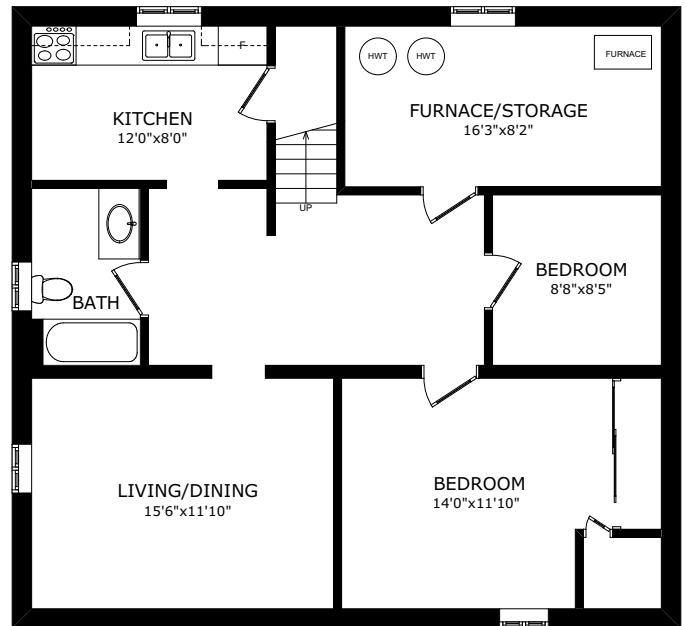

65 FAIRFIELD AVENUE

MAIN FLOOR
1124 SQ.FT.

BASEMENT
1096 SQ.FT.

SECOND FLOOR
1096 SQ.FT.