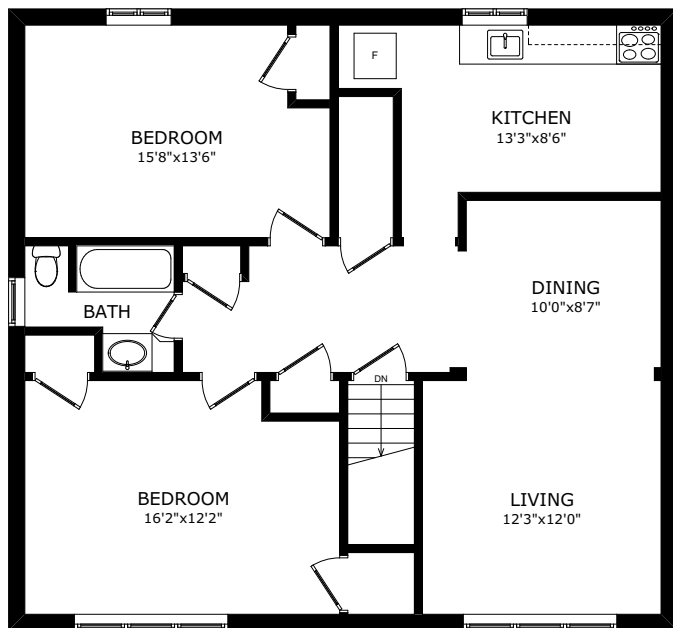

65 FAIRFIELD AVENUE

MAIN FLOOR
1124 SQ.FT.

BASEMENT
1096 SQ.FT.

SECOND FLOOR
1096 SQ.FT.