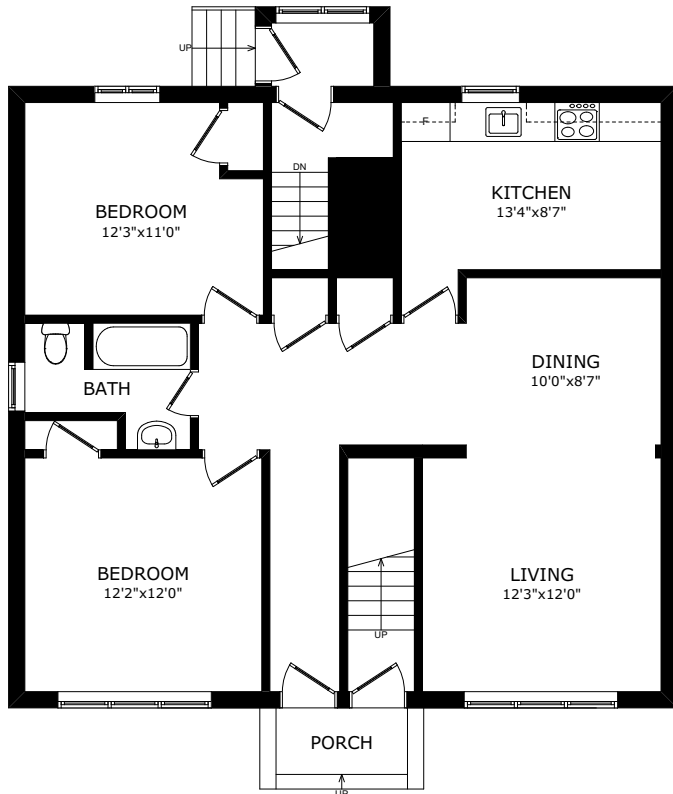

65 FAIRFIELD AVENUE

MAIN FLOOR
1124 SQ.FT.

BASEMENT
1096 SQ.FT.

SECOND FLOOR
1096 SQ.FT.