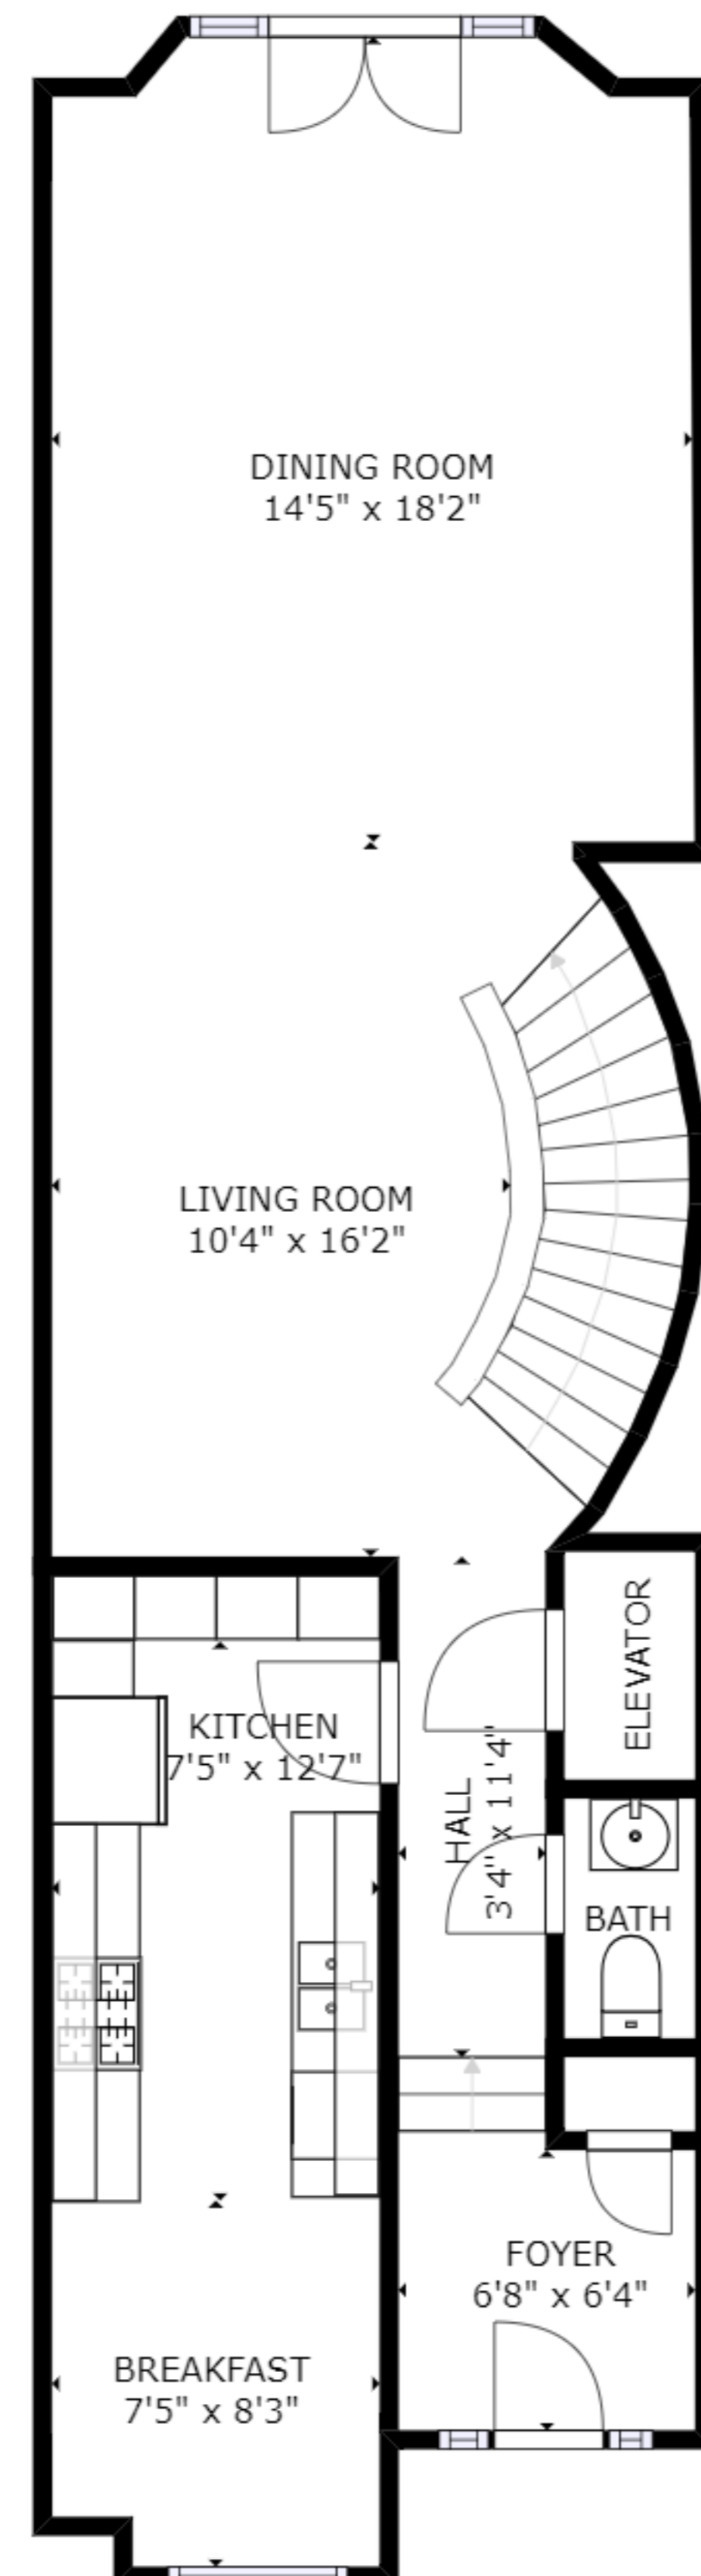

FLOOR 1

FLOOR 2

FLOOR 3

FLOOR 4

FLOOR 5

GROSS INTERNAL AREA
 FLOOR 1: 526 sq ft, FLOOR 2: 761 sq ft
 FLOOR 3: 779 sq ft, FLOOR 4: 726 sq ft
 FLOOR 5: 199 sq ft, EXCLUDED AREAS:
 GARAGE: 532 sq ft
 TOTAL: 2990 sq ft

SIZES AND DIMENSIONS ARE APPROXIMATE, ACTUAL MAY VARY.