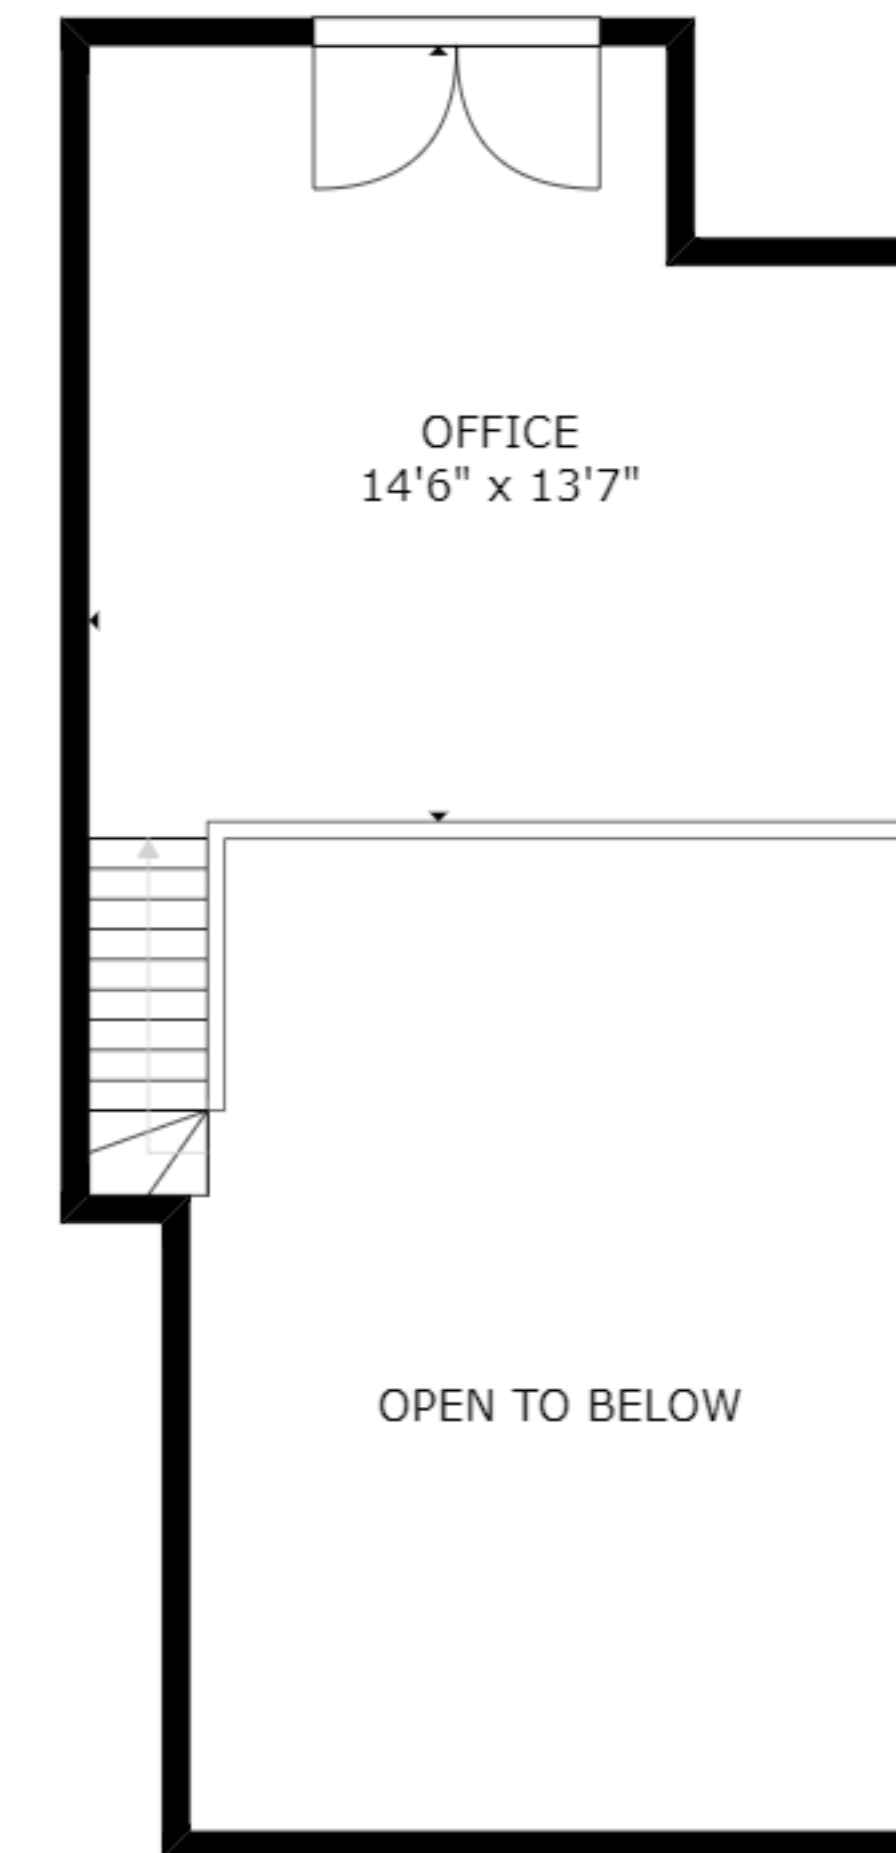

FLOOR 1

FLOOR 2

FLOOR 3

FLOOR 4

FLOOR 5

GROSS INTERNAL AREA
 FLOOR 1: 526 sq ft, FLOOR 2: 761 sq ft
 FLOOR 3: 779 sq ft, FLOOR 4: 726 sq ft
 FLOOR 5: 199 sq ft, EXCLUDED AREAS:
 GARAGE: 532 sq ft
 TOTAL: 2990 sq ft

SIZES AND DIMENSIONS ARE APPROXIMATE, ACTUAL MAY VARY.