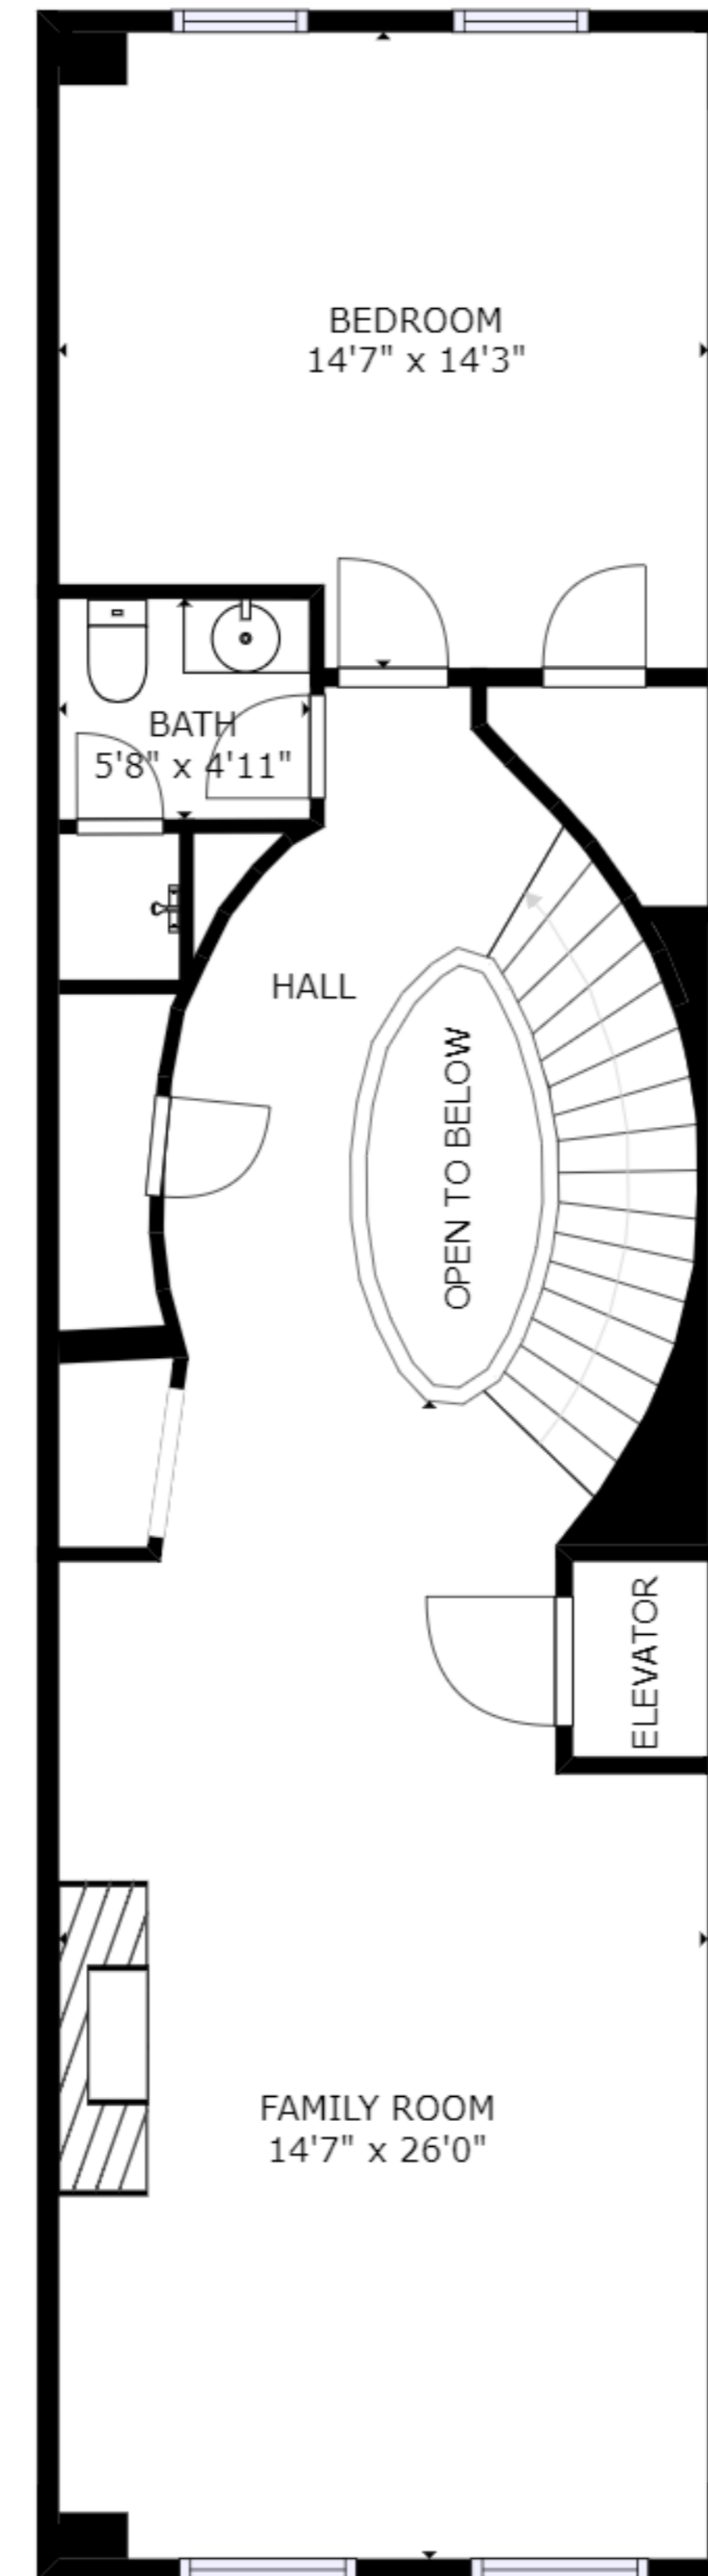

FLOOR 1

FLOOR 2

FLOOR 3

FLOOR 4

FLOOR 5

GROSS INTERNAL AREA
 FLOOR 1: 526 sq ft, FLOOR 2: 761 sq ft
 FLOOR 3: 779 sq ft, FLOOR 4: 726 sq ft
 FLOOR 5: 199 sq ft, EXCLUDED AREAS:
 GARAGE: 532 sq ft
 TOTAL: 2990 sq ft

SIZES AND DIMENSIONS ARE APPROXIMATE, ACTUAL MAY VARY.