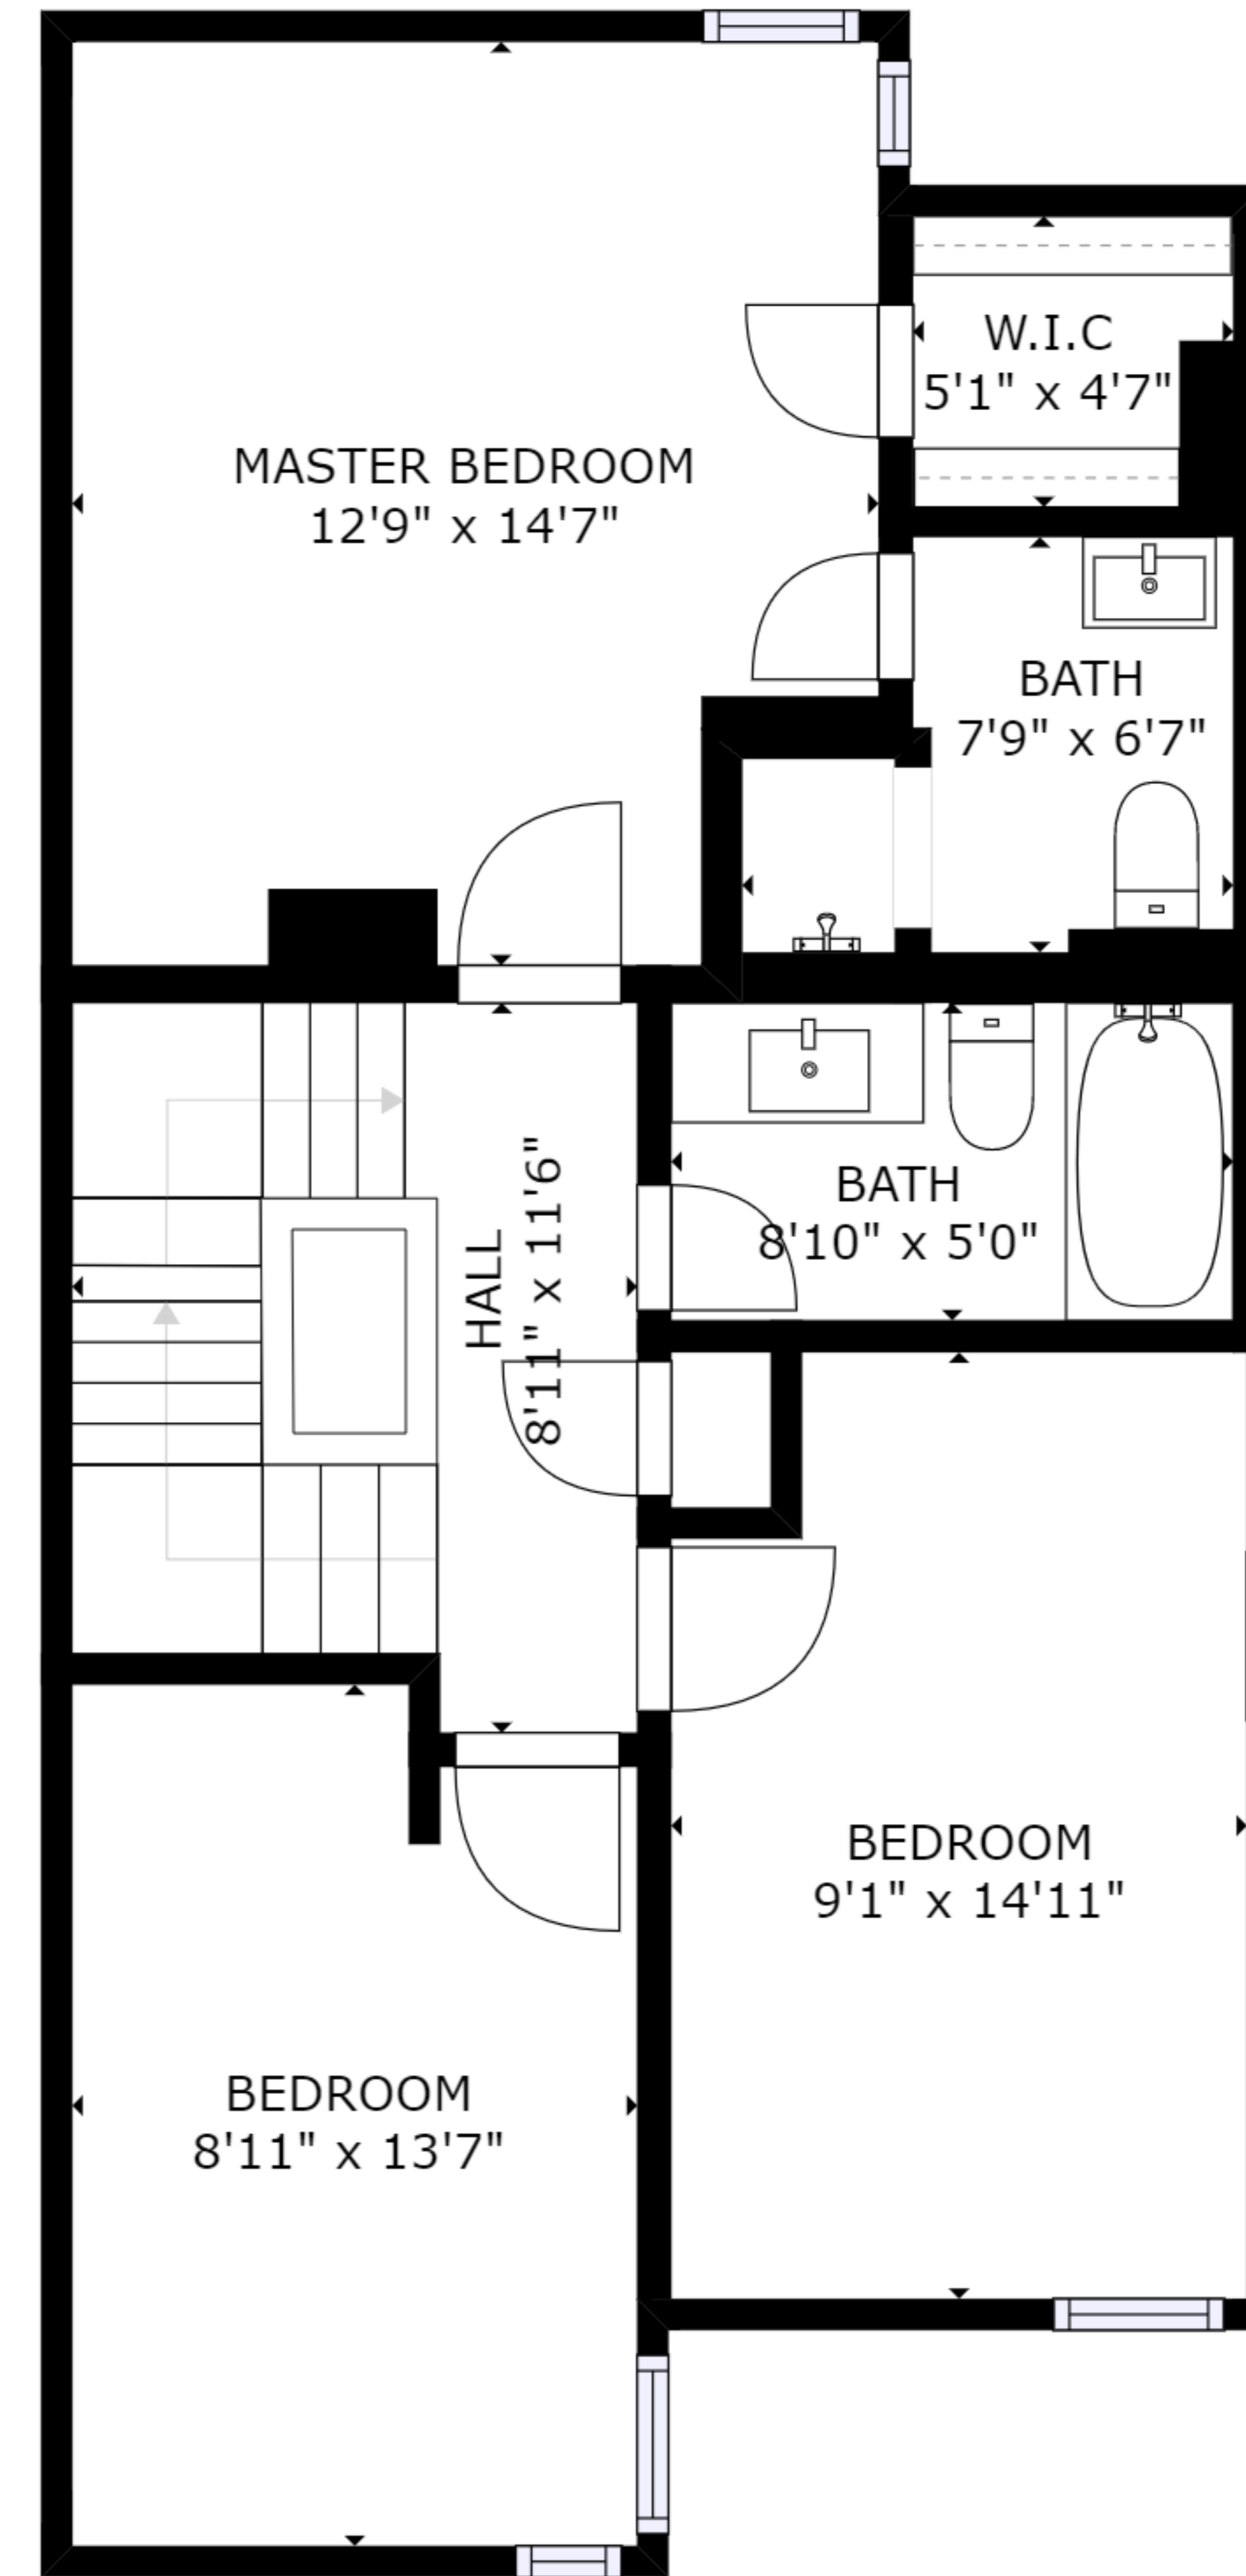

FLOOR 1

FLOOR 2

FLOOR 3

FLOOR 4

GROSS INTERNAL AREA
 FLOOR 1: 333 sq ft, FLOOR 2: 602 sq ft
 FLOOR 3: 674 sq ft, FLOOR 4: 117 sq ft
 TOTAL: 1726 sq ft

SIZES AND DIMENSIONS ARE APPROXIMATE, ACTUAL MAY VARY.