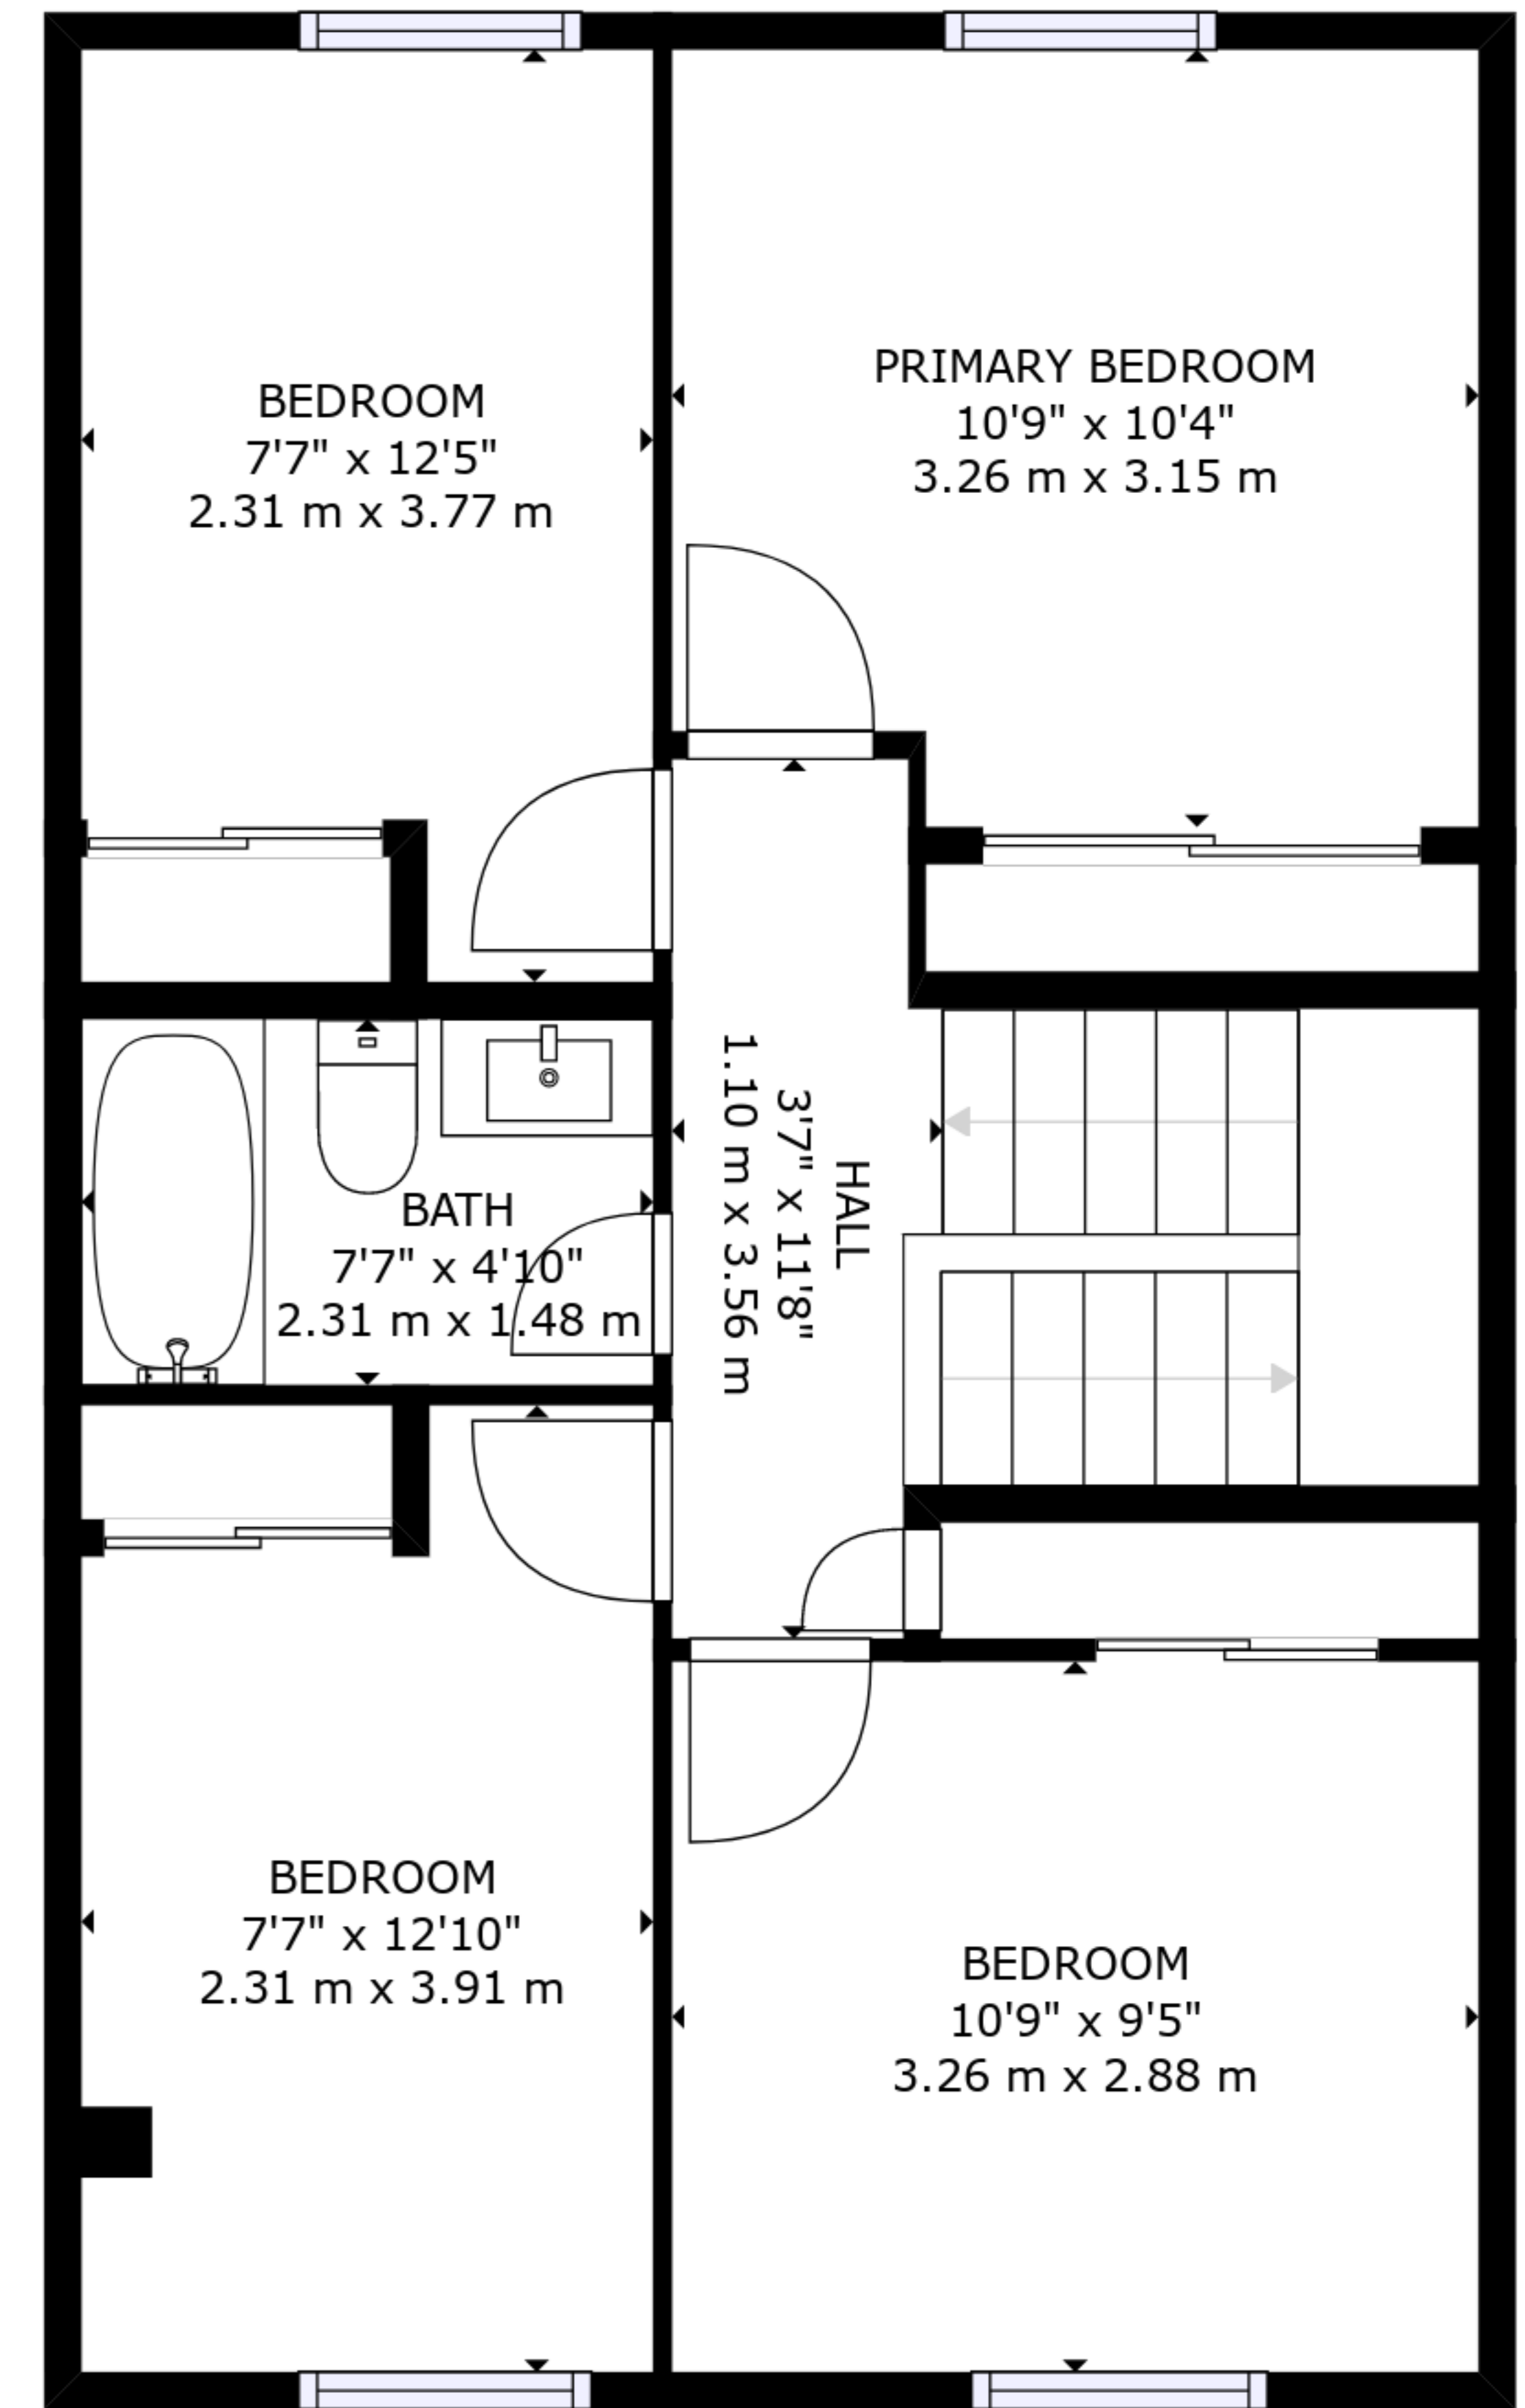

FLOOR 1

FLOOR 2

FLOOR 3

GROSS INTERNAL AREA
 FLOOR 1: 463 sq. ft, 43 m², FLOOR 2: 470 sq. ft, 44 m²
 FLOOR 3: 572 sq. ft, 53 m²
 TOTAL: 1505 sq. ft, 140 m²
 SIZES AND DIMENSIONS ARE APPROXIMATE, ACTUAL MAY VARY.