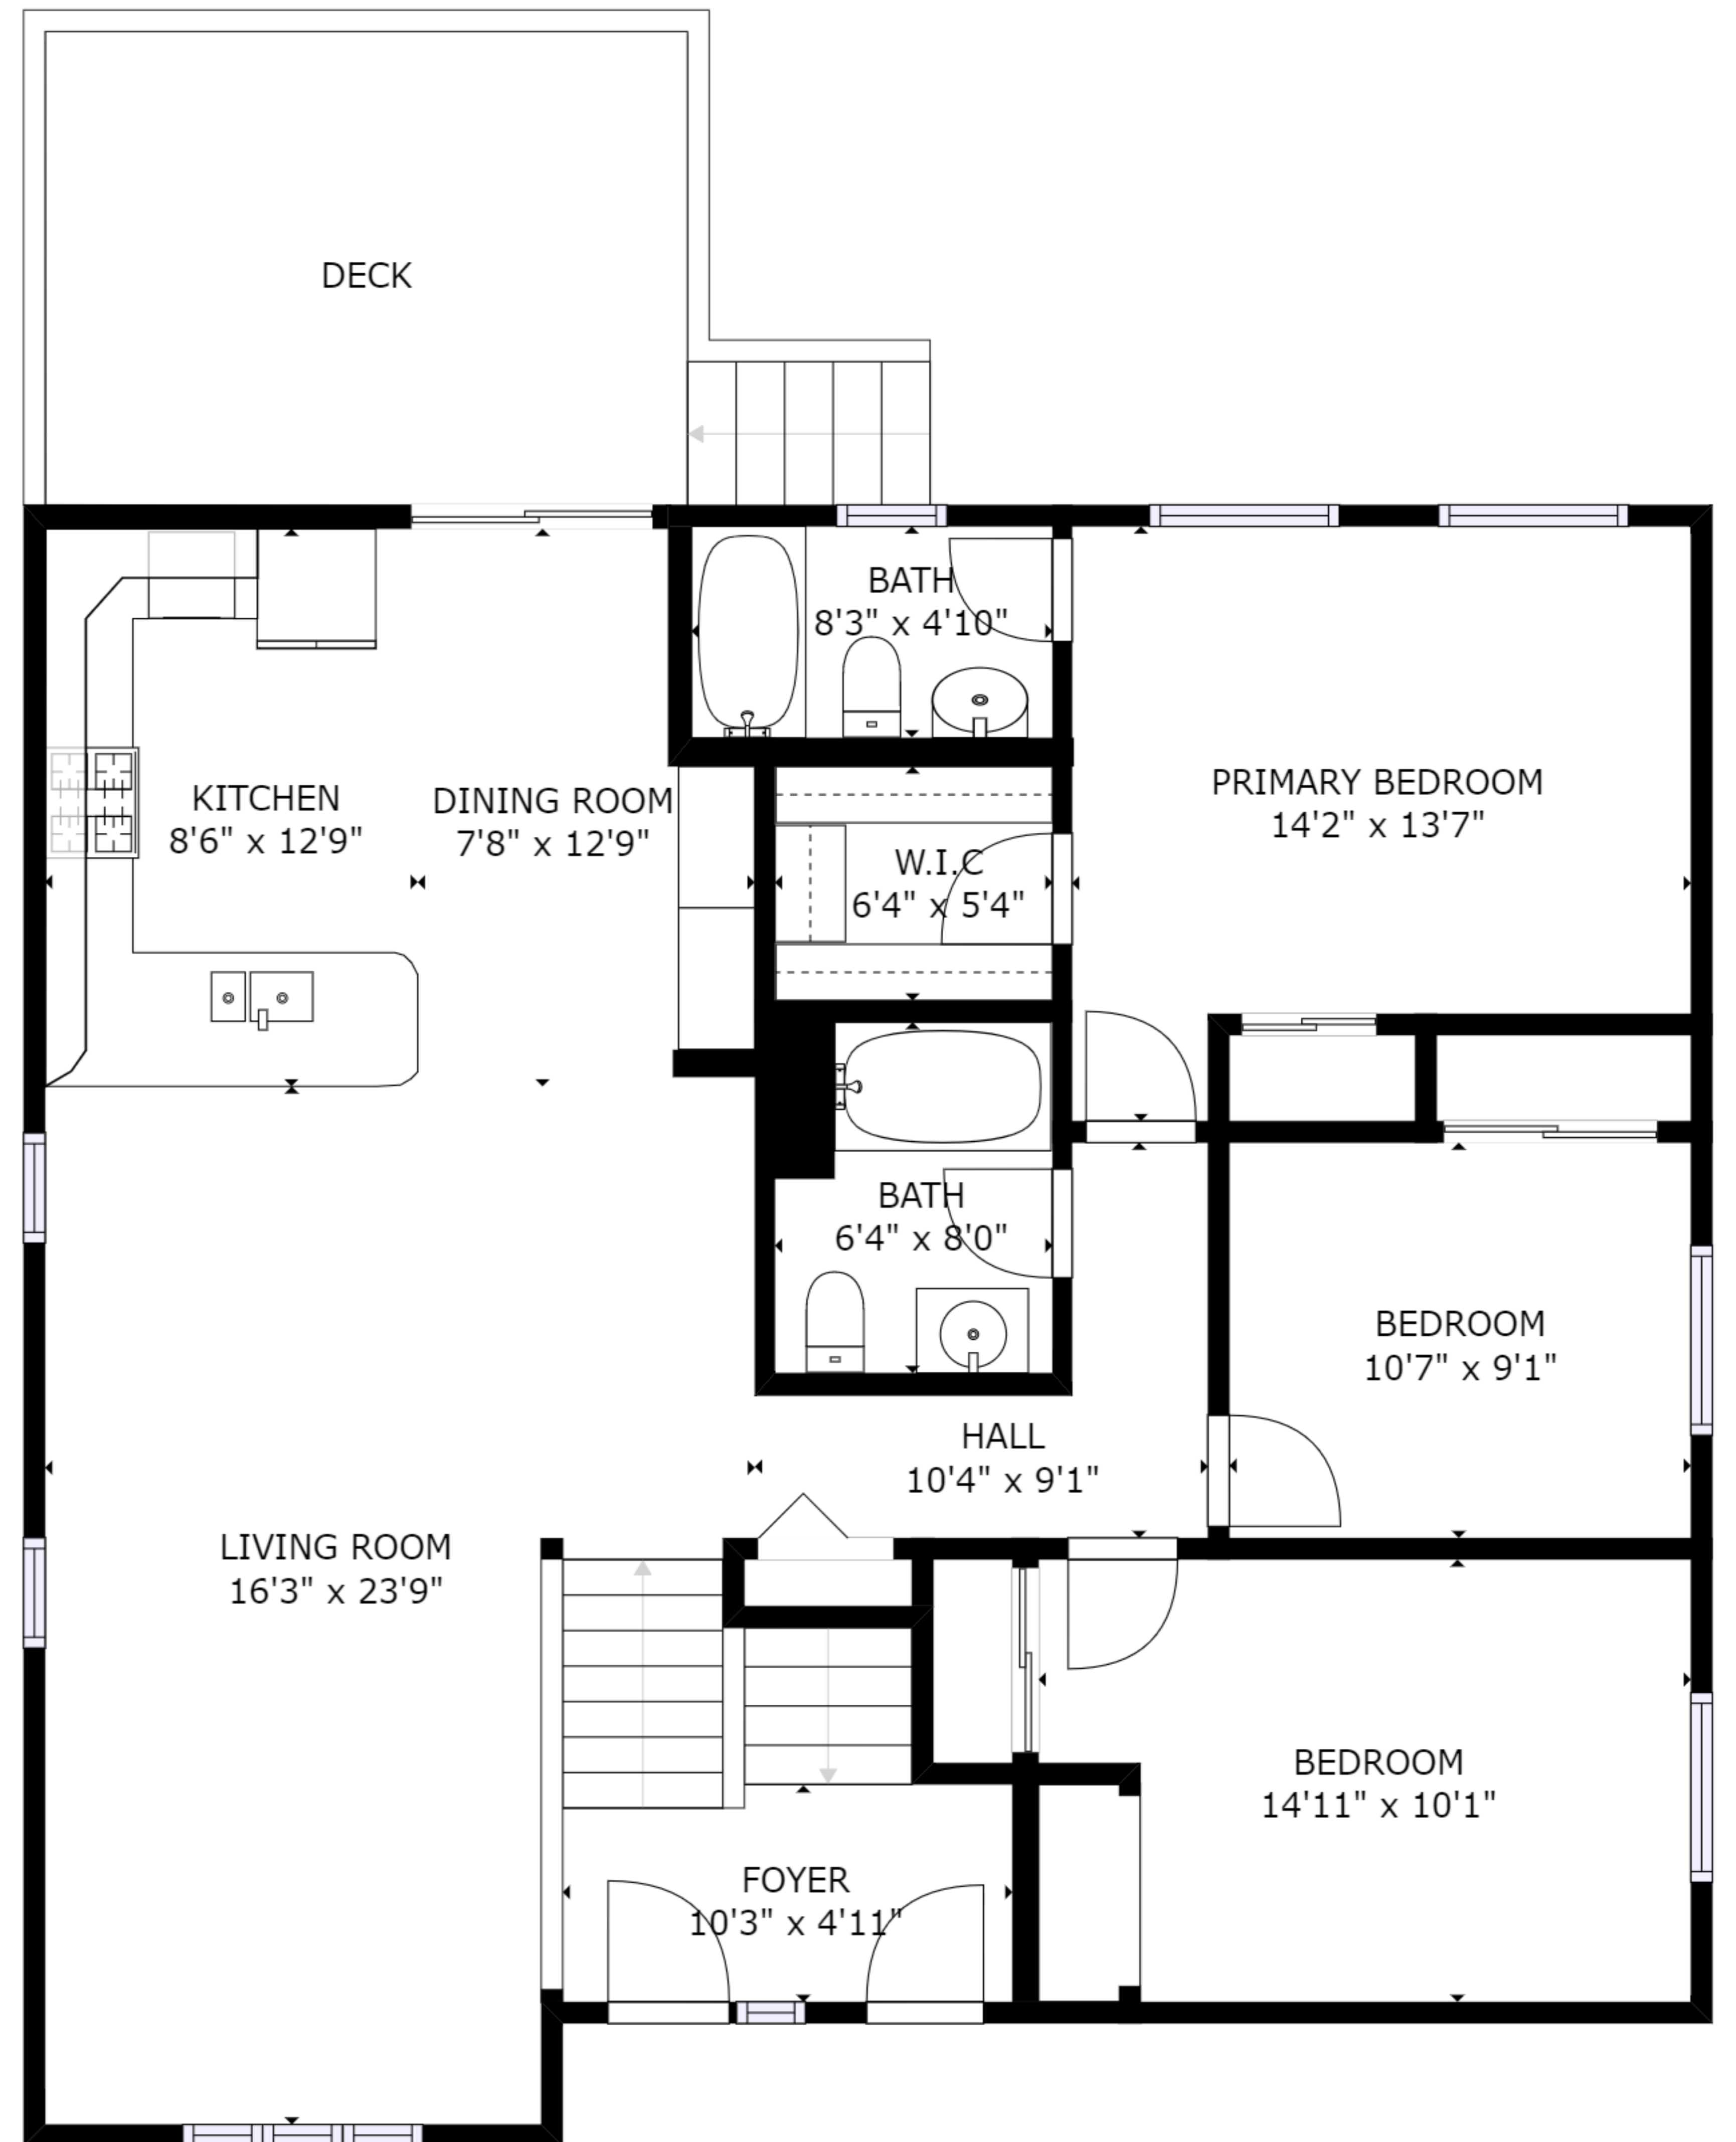

FLOOR 1

FLOOR 2

GROSS INTERNAL AREA
 FLOOR 1: 1269 sq. ft, FLOOR 2: 1302 sq. ft
 TOTAL: 2571 sq. ft
 SIZES AND DIMENSIONS ARE APPROXIMATE, ACTUAL MAY VARY.