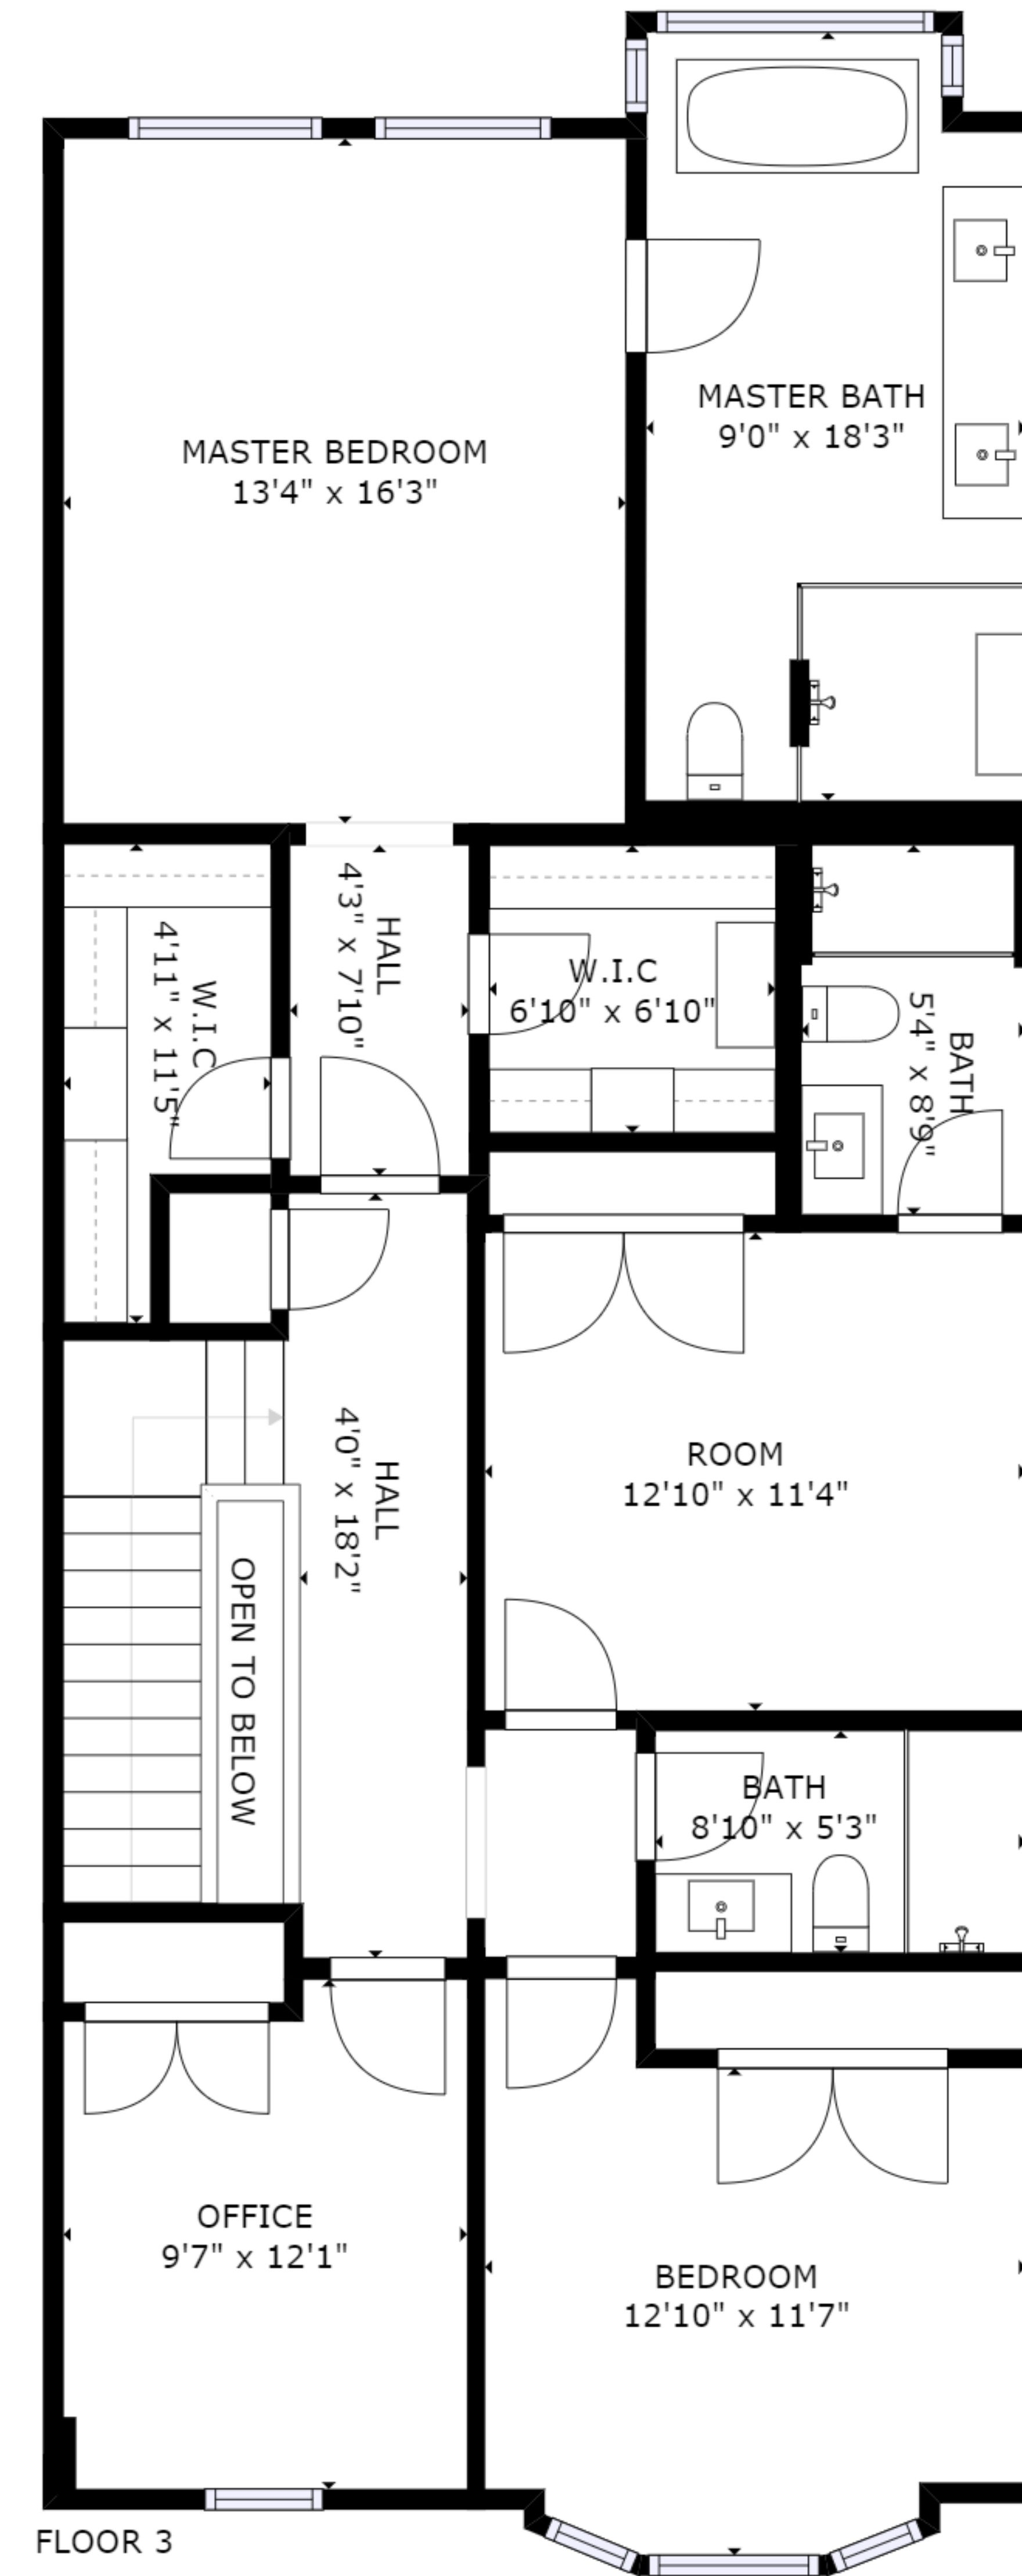

FLOOR 1

FLOOR 2

FLOOR 3

GROSS INTERNAL AREA  
 FLOOR 1: 772 sq ft, FLOOR 2: 1273 sq ft  
 FLOOR 3: 1291 sq ft  
 TOTAL: 3336 sq ft

SIZES AND DIMENSIONS ARE APPROXIMATE, ACTUAL MAY VARY.