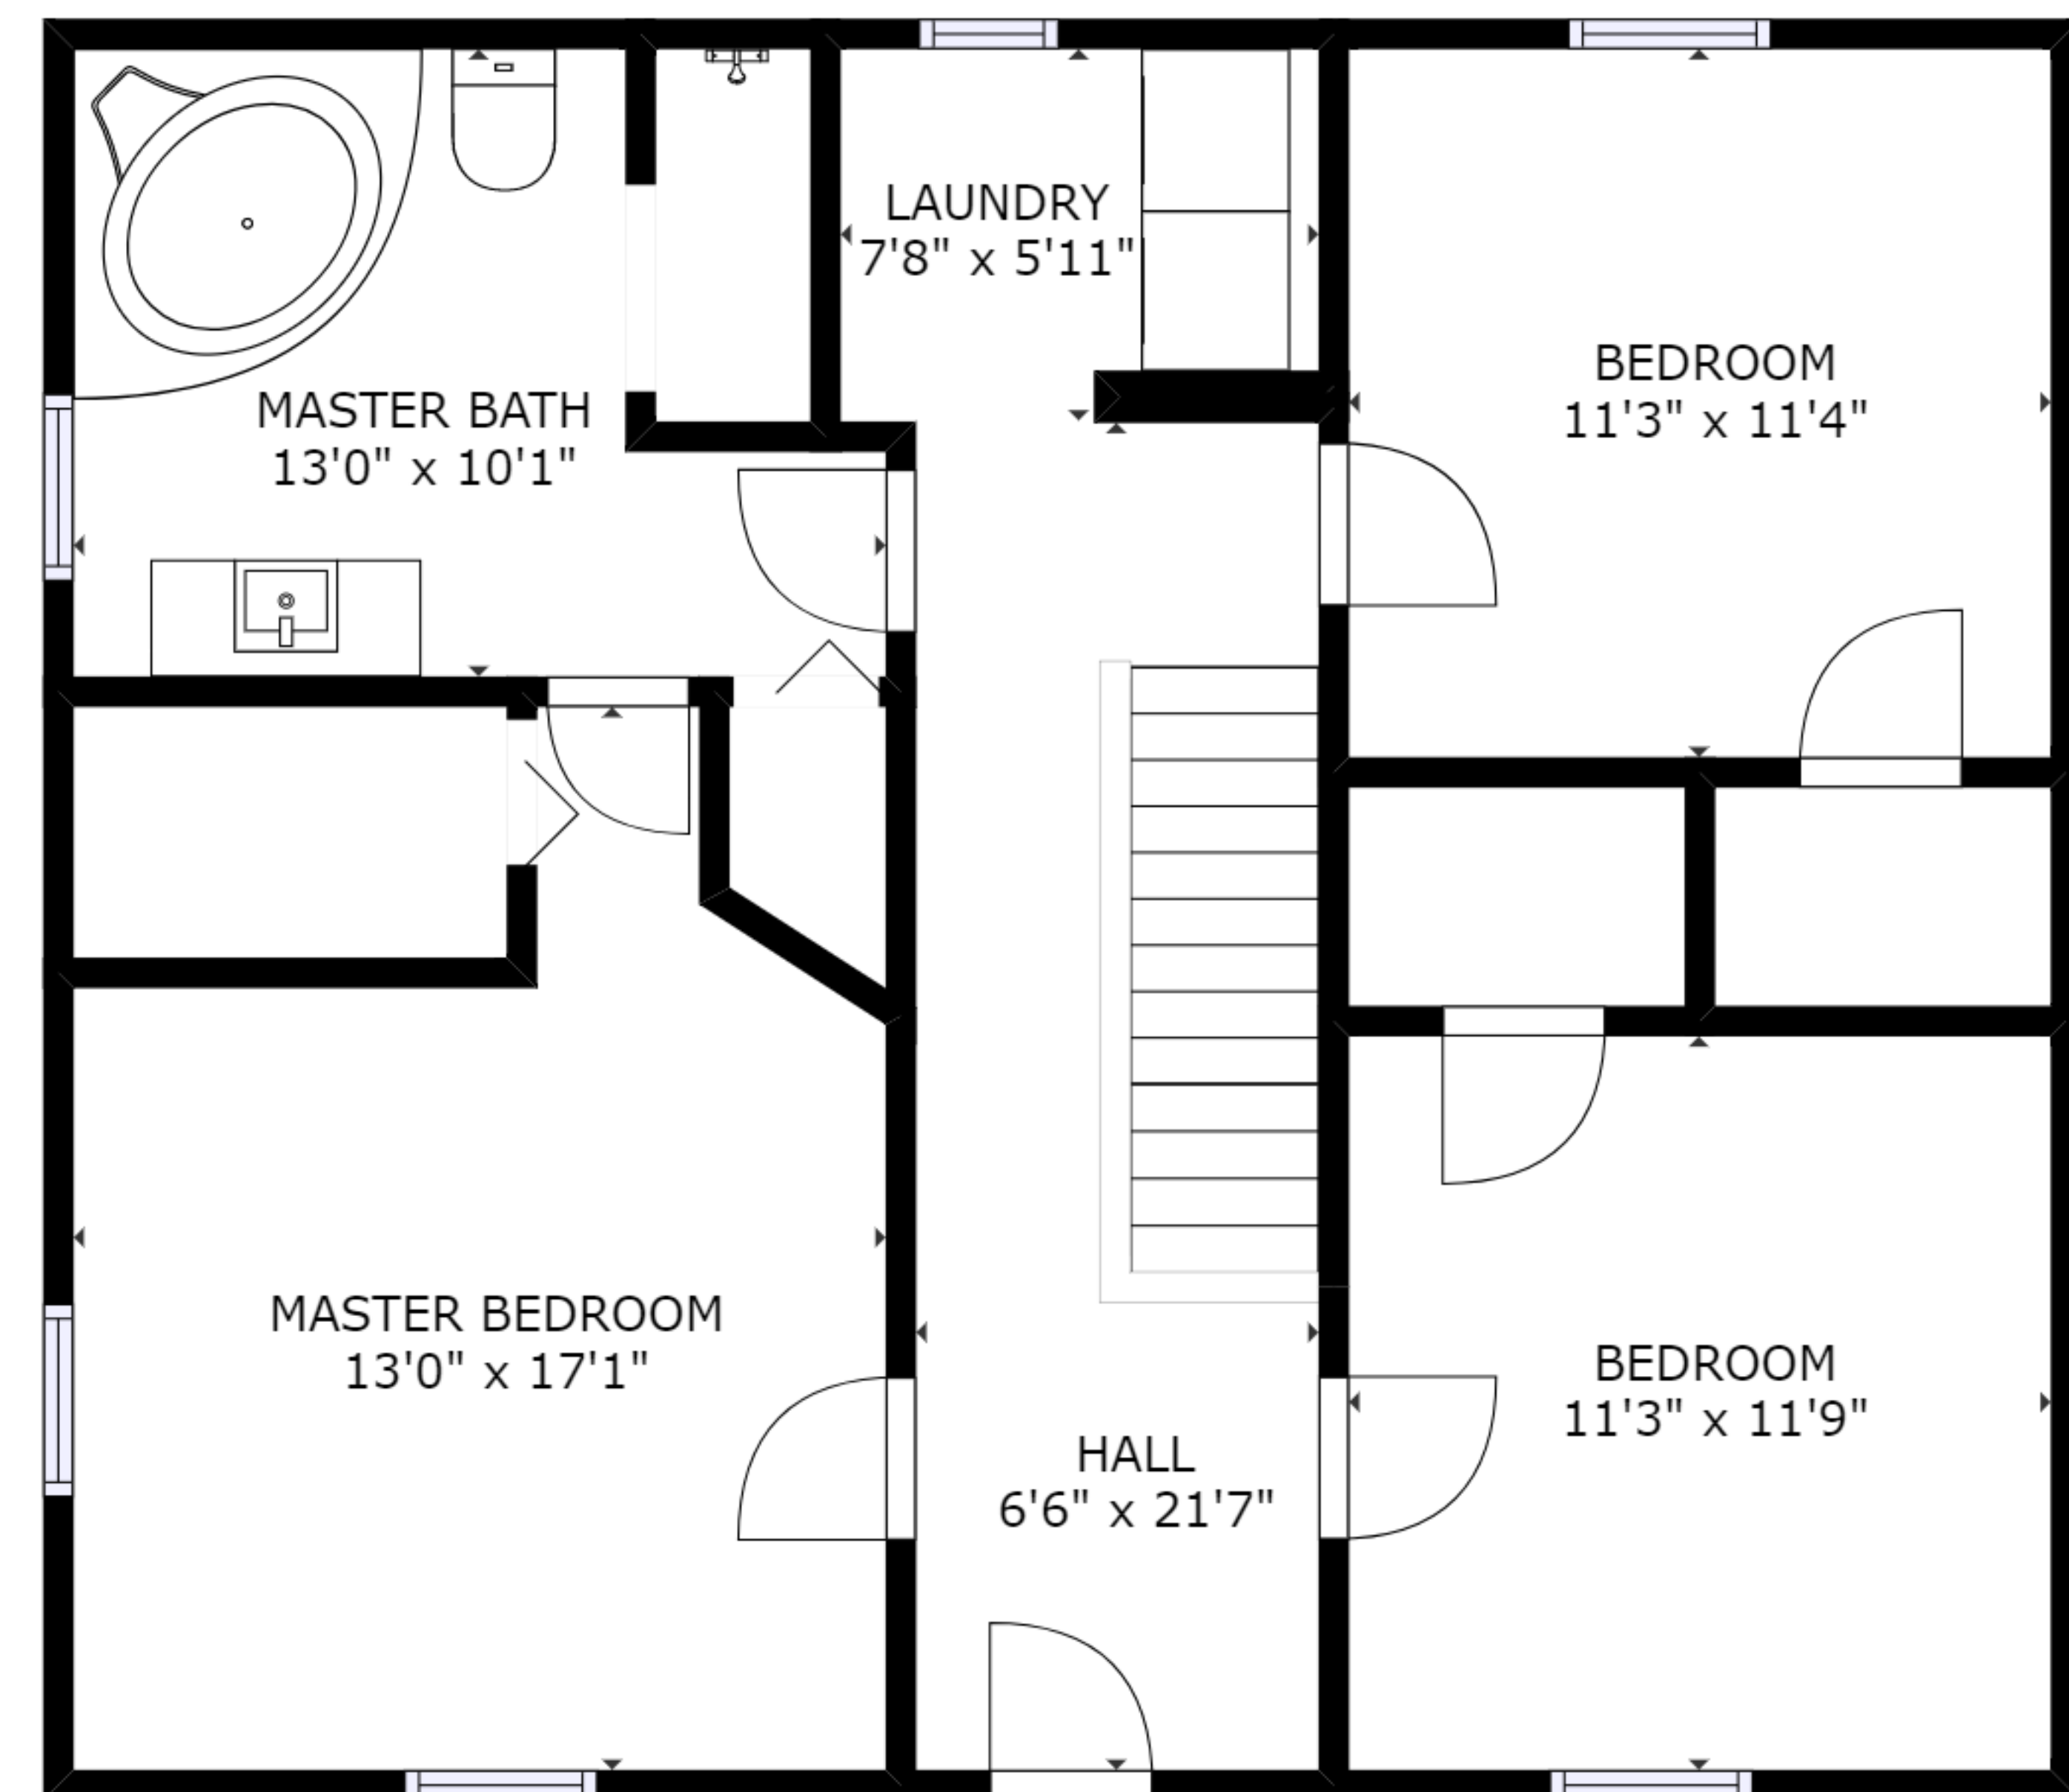

FLOOR 1

FLOOR 2

GROSS INTERNAL AREA
 FLOOR 1 : 1158 sq ft, FLOOR 2 : 877 sq ft
 EXCLUDED AREAS : PORCH: 253 sq ft
 TOTAL: 2035 sq ft
 SIZES AND DIMENSIONS ARE APPROXIMATE, ACTUAL MAY VARY.