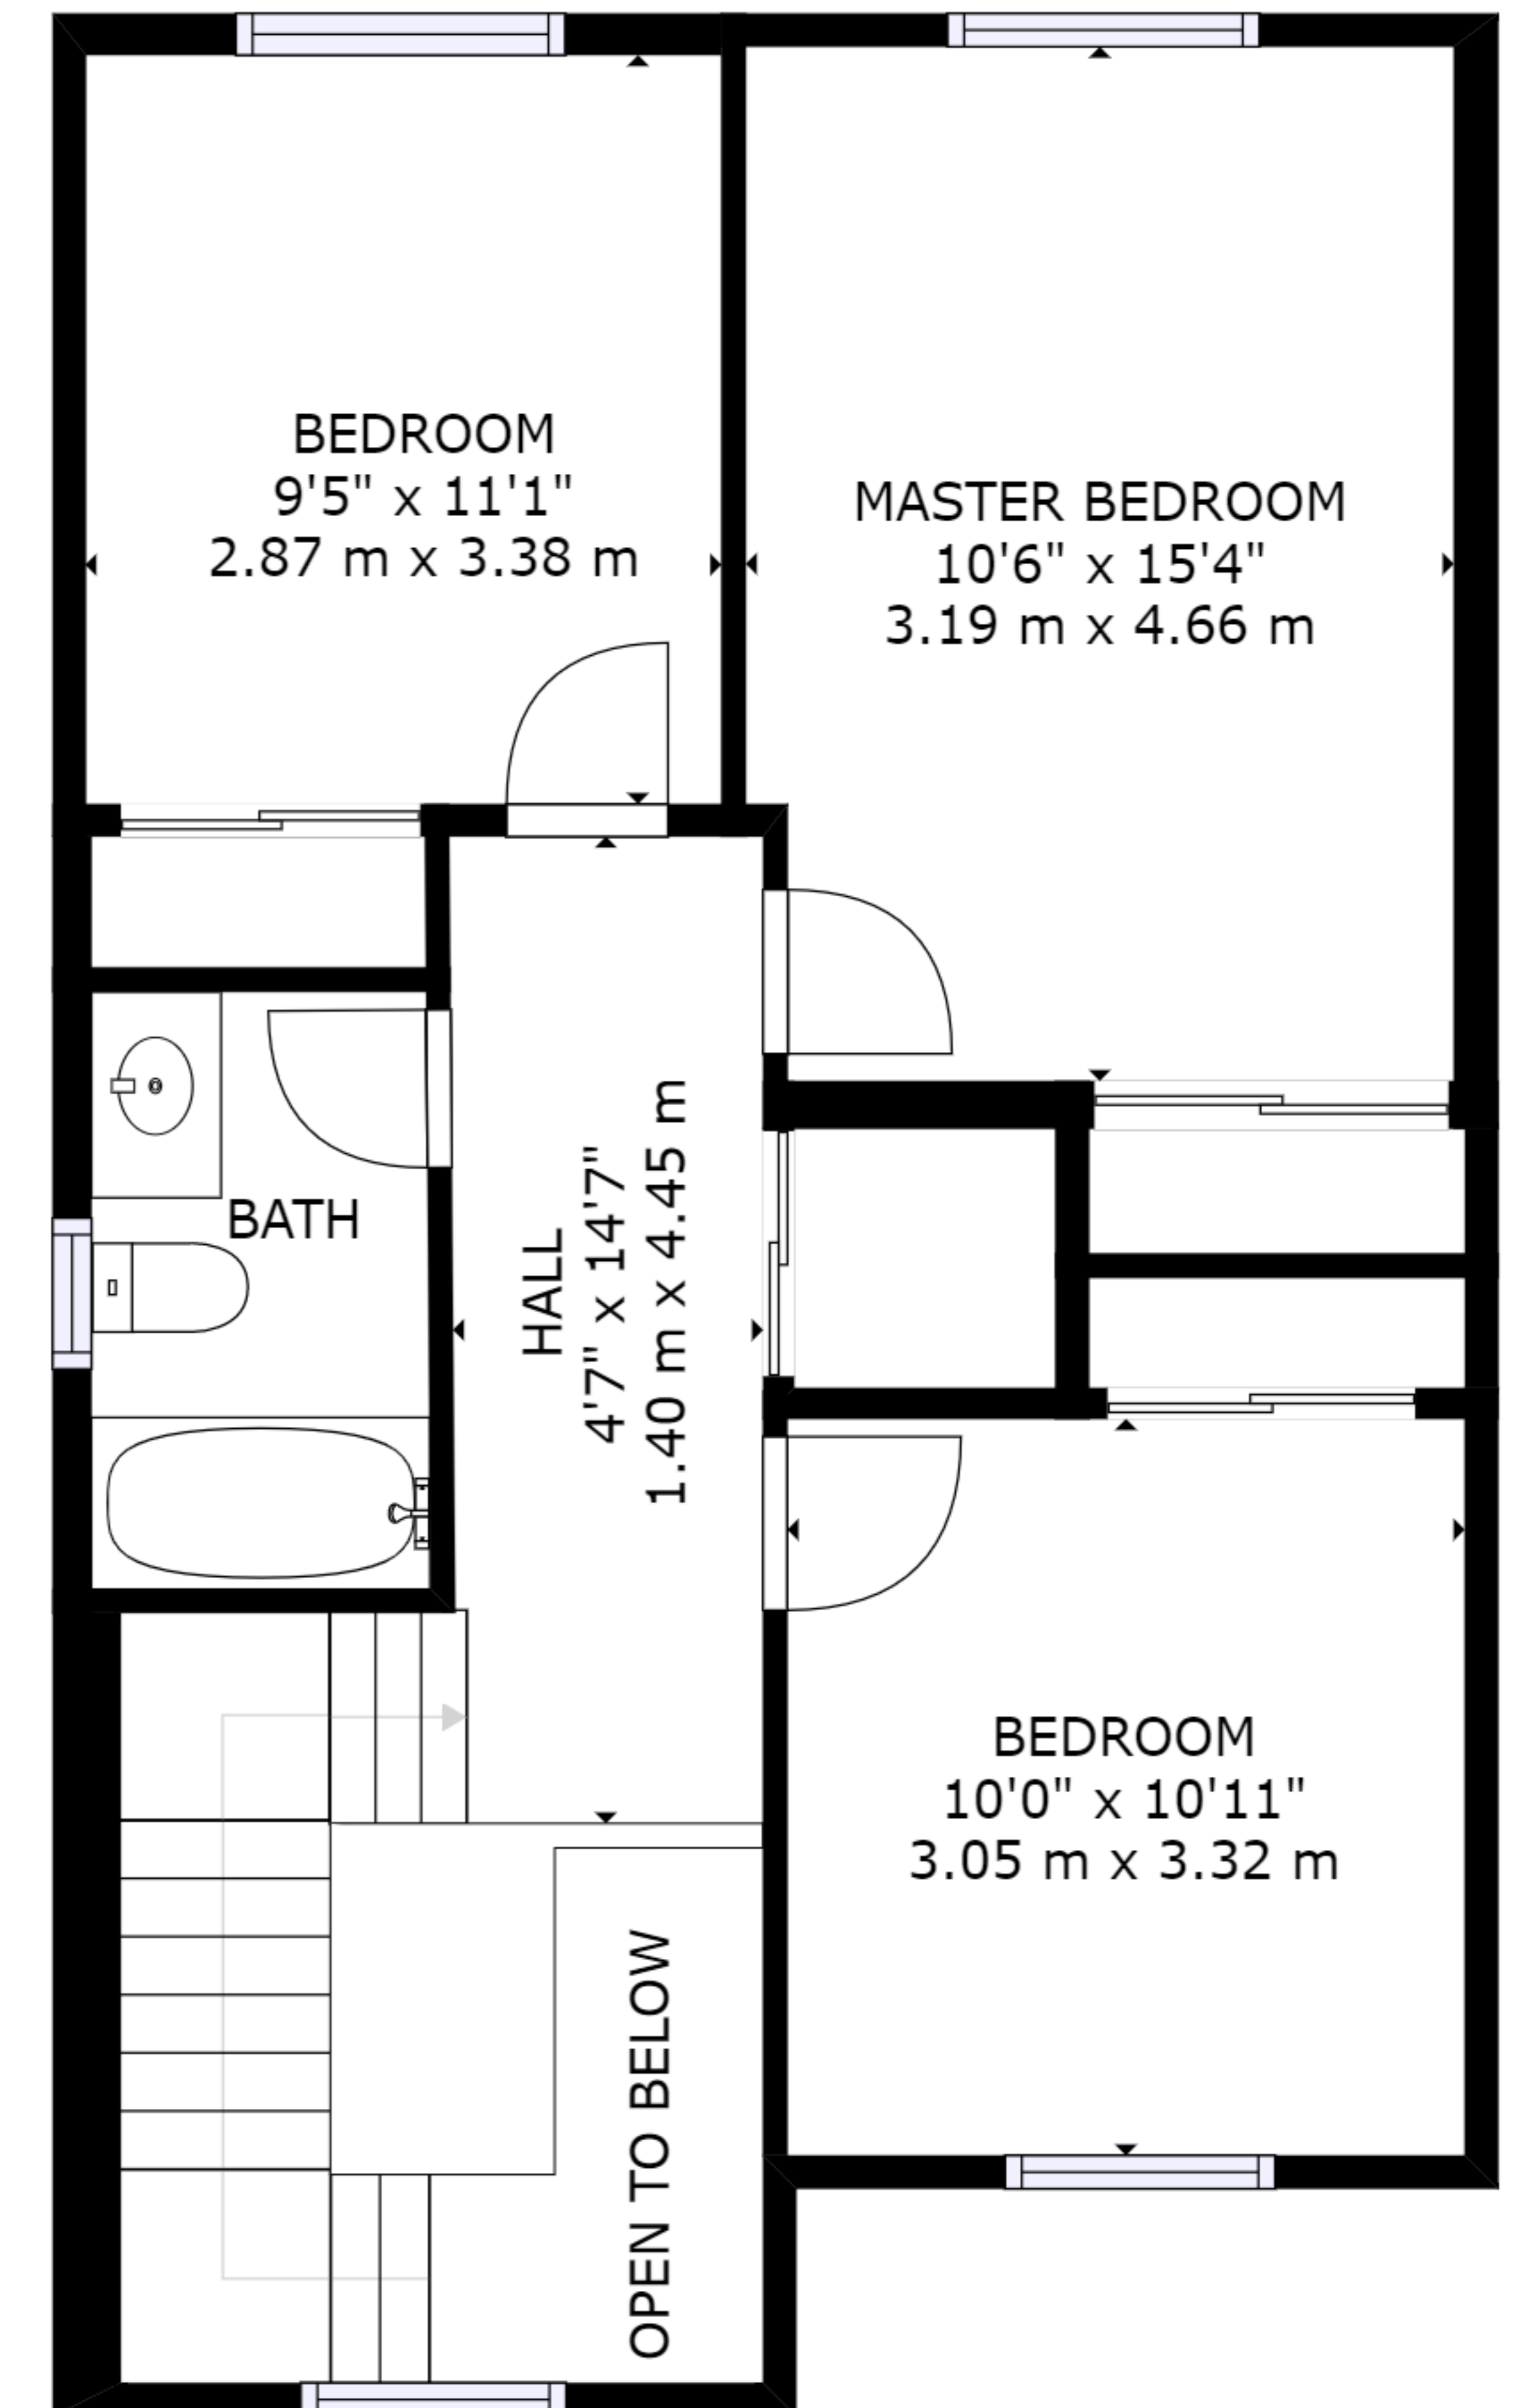

FLOOR 1

FLOOR 2

FLOOR 3

GROSS INTERNAL AREA
 FLOOR 1: 479 sq ft, 44 m², FLOOR 2: 506 sq ft, 47 m²
 FLOOR 3: 629 sq ft, 58 m²
 TOTAL: 1614 sq ft, 150 m²
 SIZES AND DIMENSIONS ARE APPROXIMATE, ACTUAL MAY VARY.