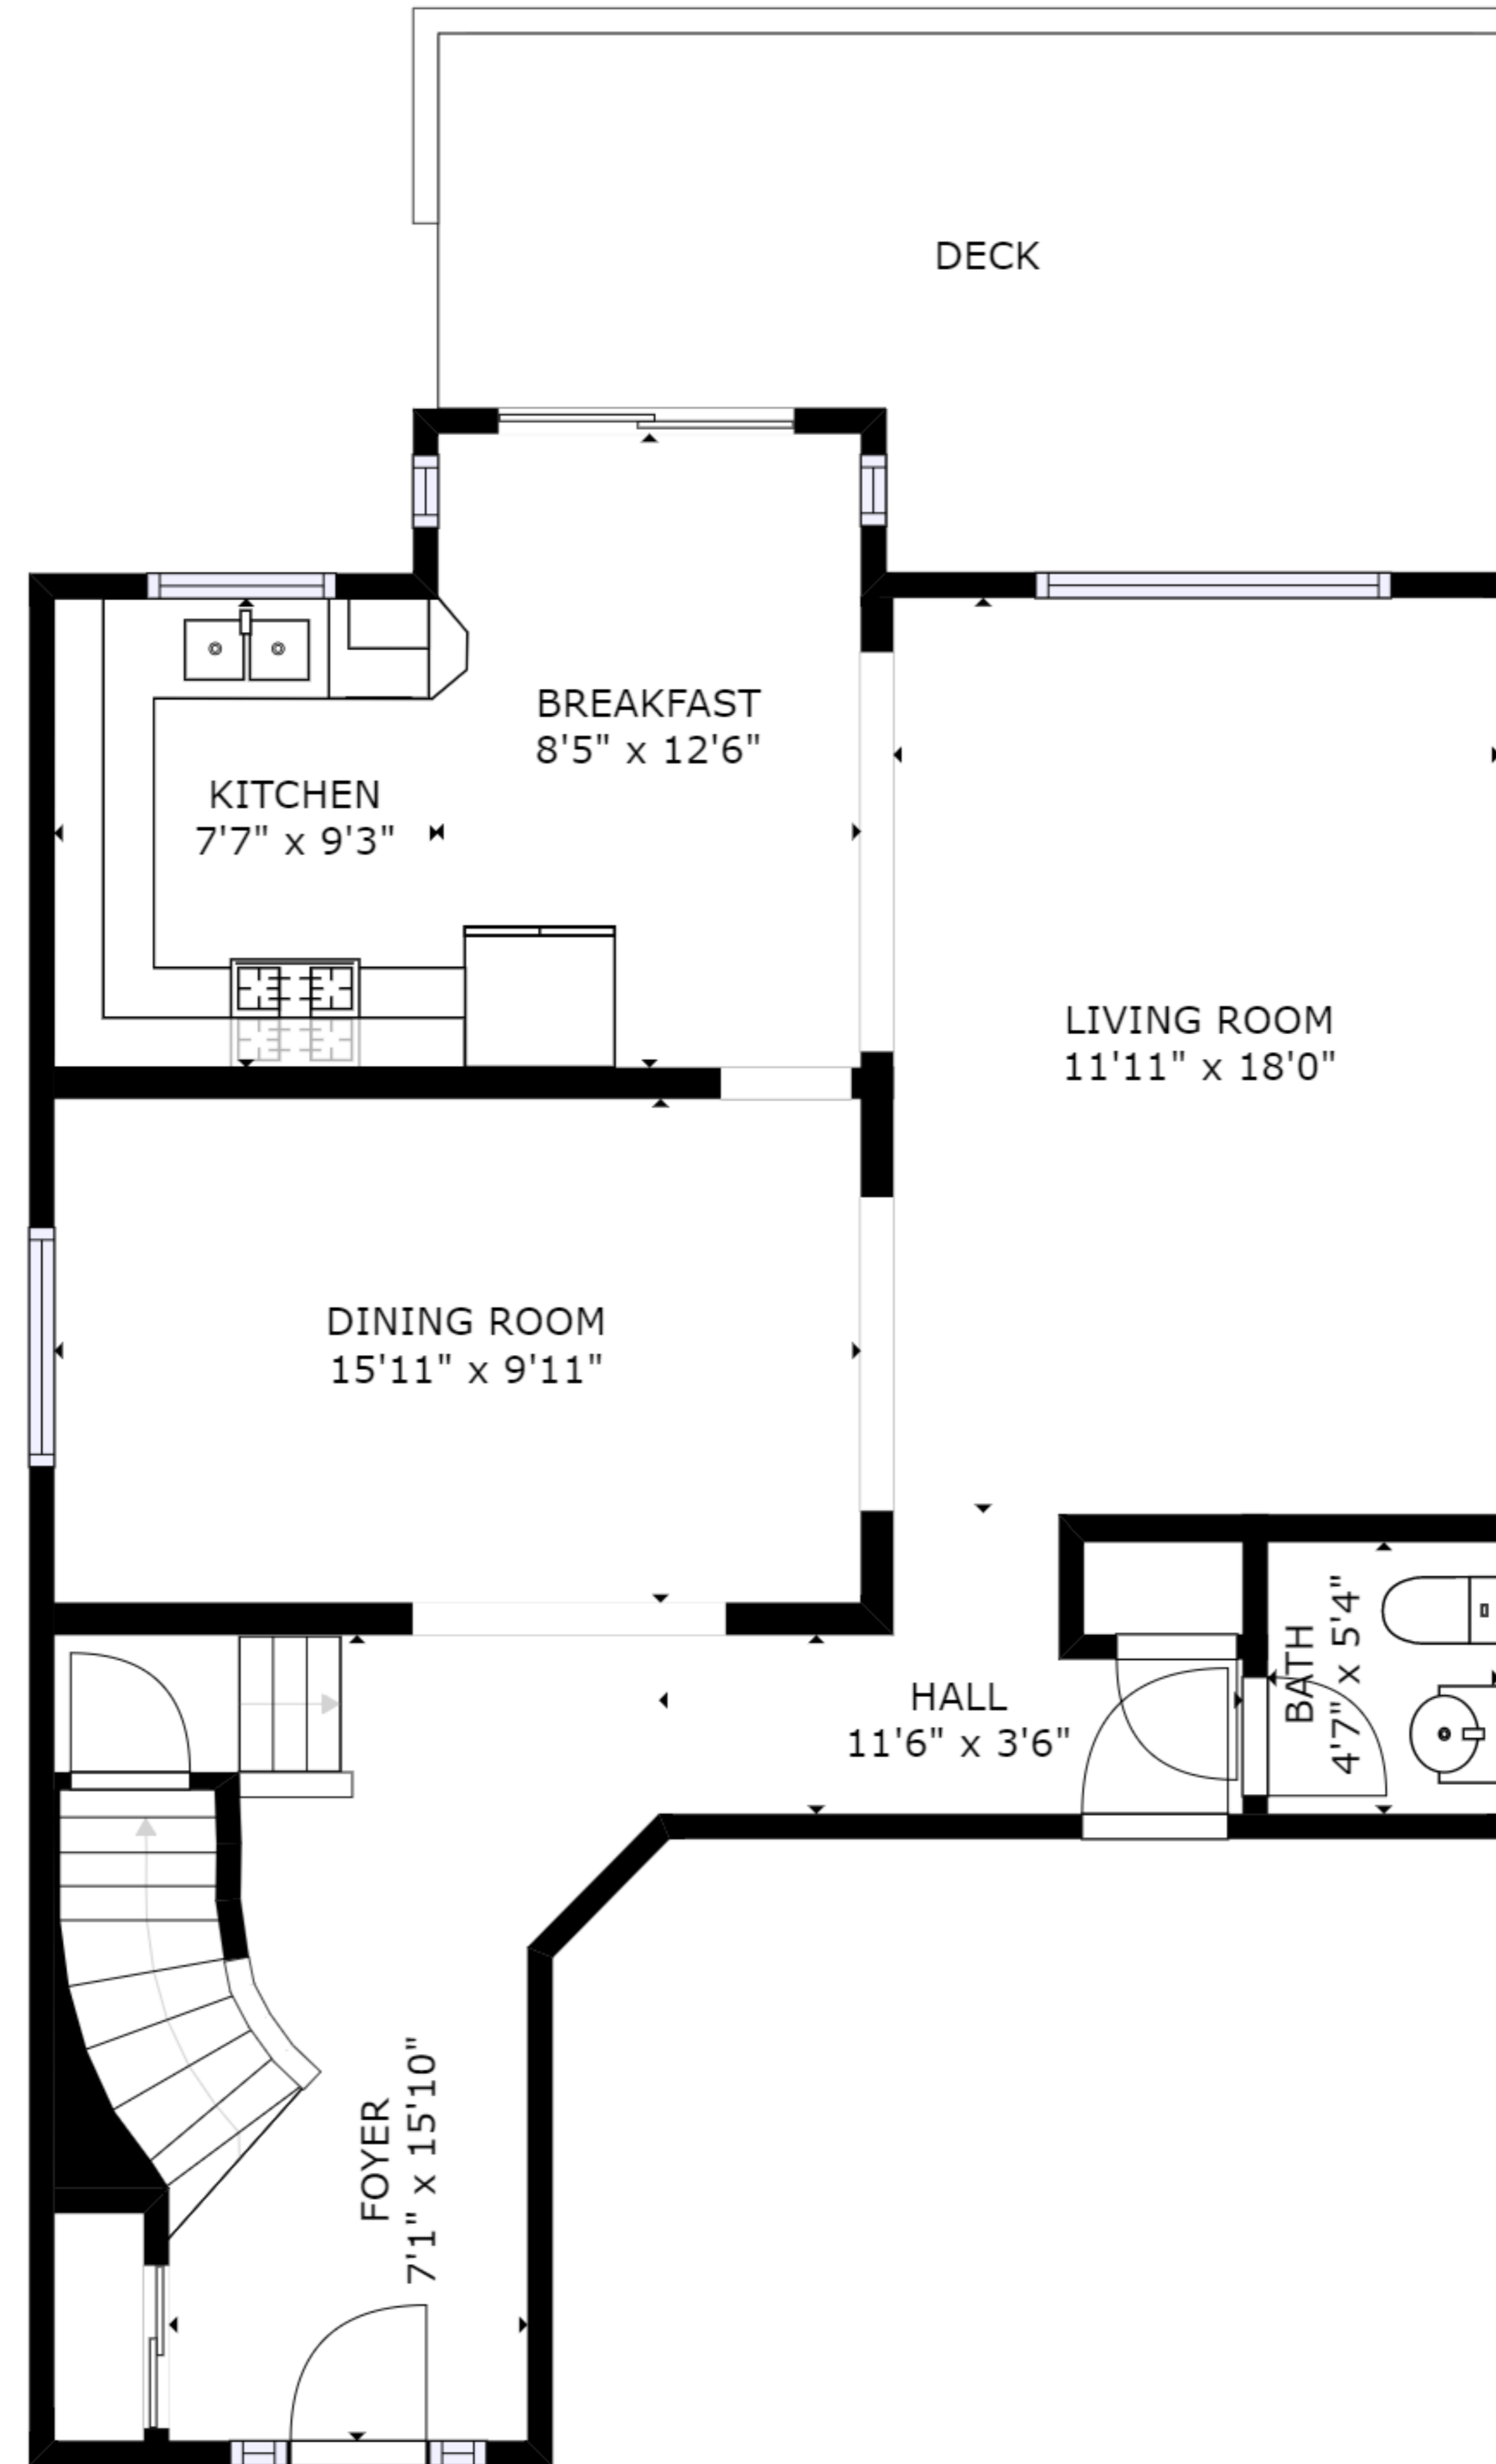

FLOOR 1

FLOOR 2

FLOOR 3

GROSS INTERNAL AREA  
 FLOOR 1: 773 sq ft, FLOOR 2: 827 sq ft  
 FLOOR 3: 1049 sq ft  
 TOTAL: 2649 sq ft

SIZES AND DIMENSIONS ARE APPROXIMATE, ACTUAL MAY VARY.