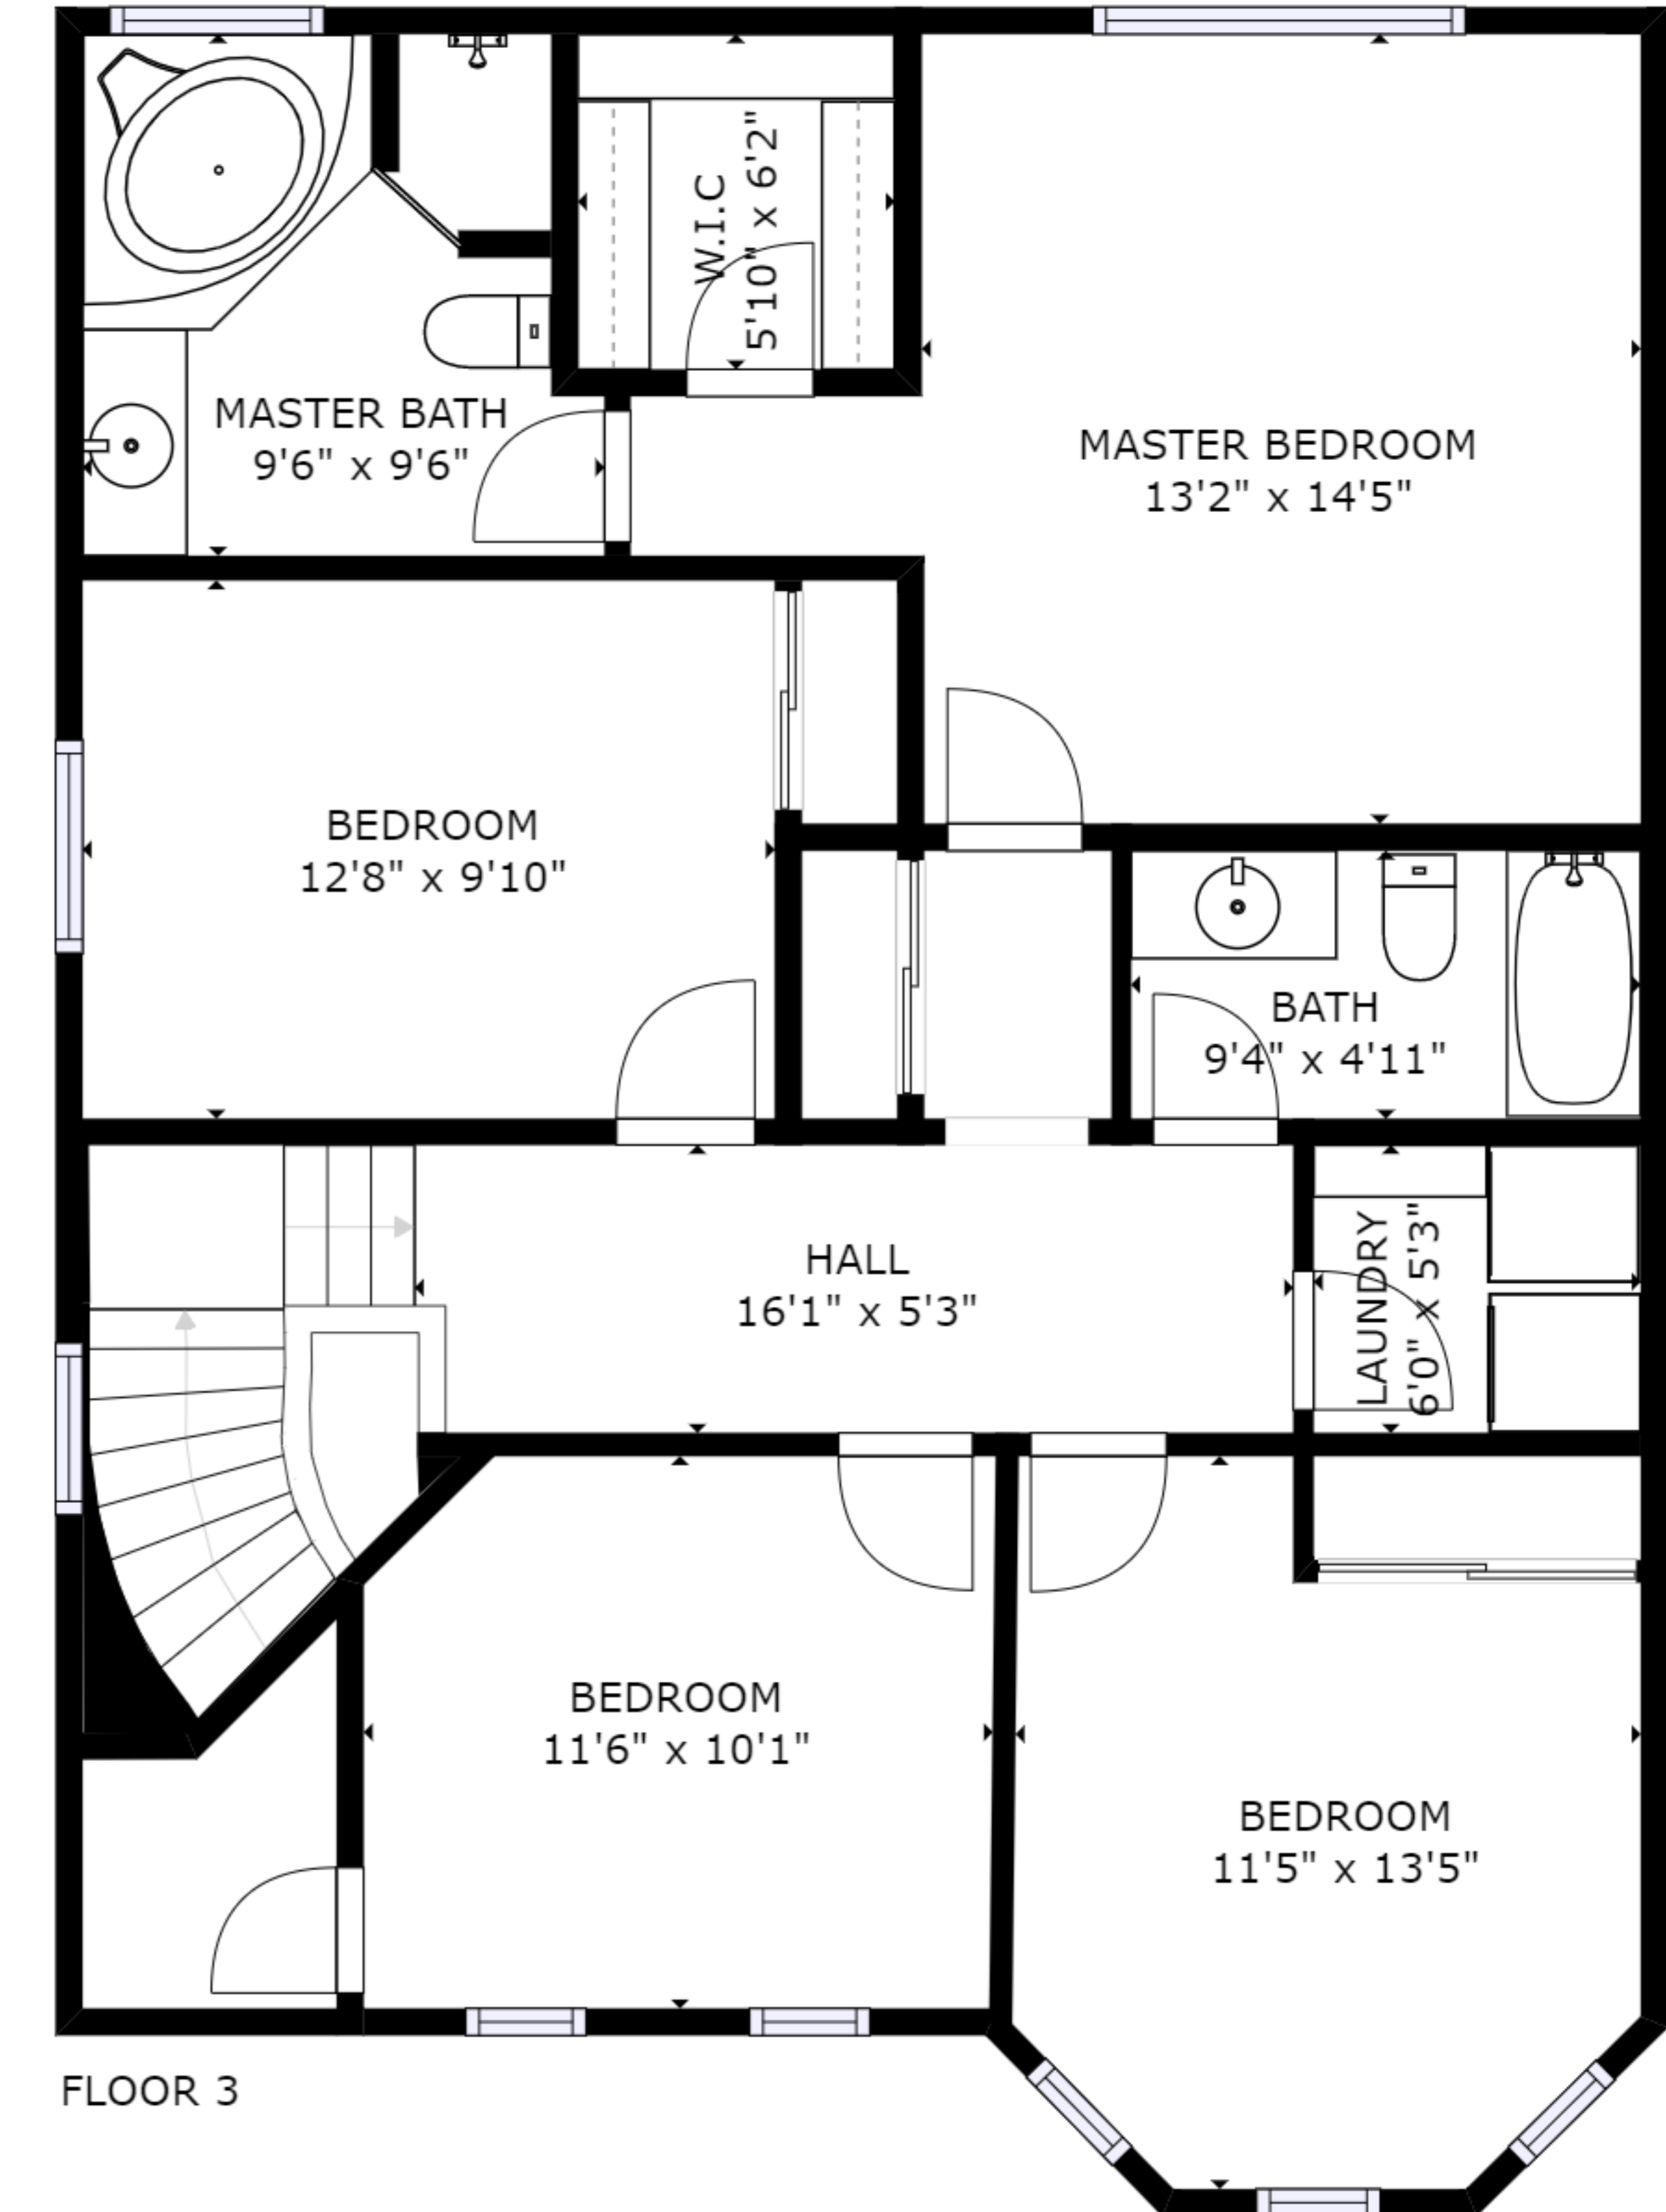

FLOOR 1

FLOOR 2

FLOOR 3

GROSS INTERNAL AREA  
 FLOOR 1: 773 sq ft, FLOOR 2: 827 sq ft  
 FLOOR 3: 1049 sq ft  
 TOTAL: 2649 sq ft

SIZES AND DIMENSIONS ARE APPROXIMATE, ACTUAL MAY VARY.