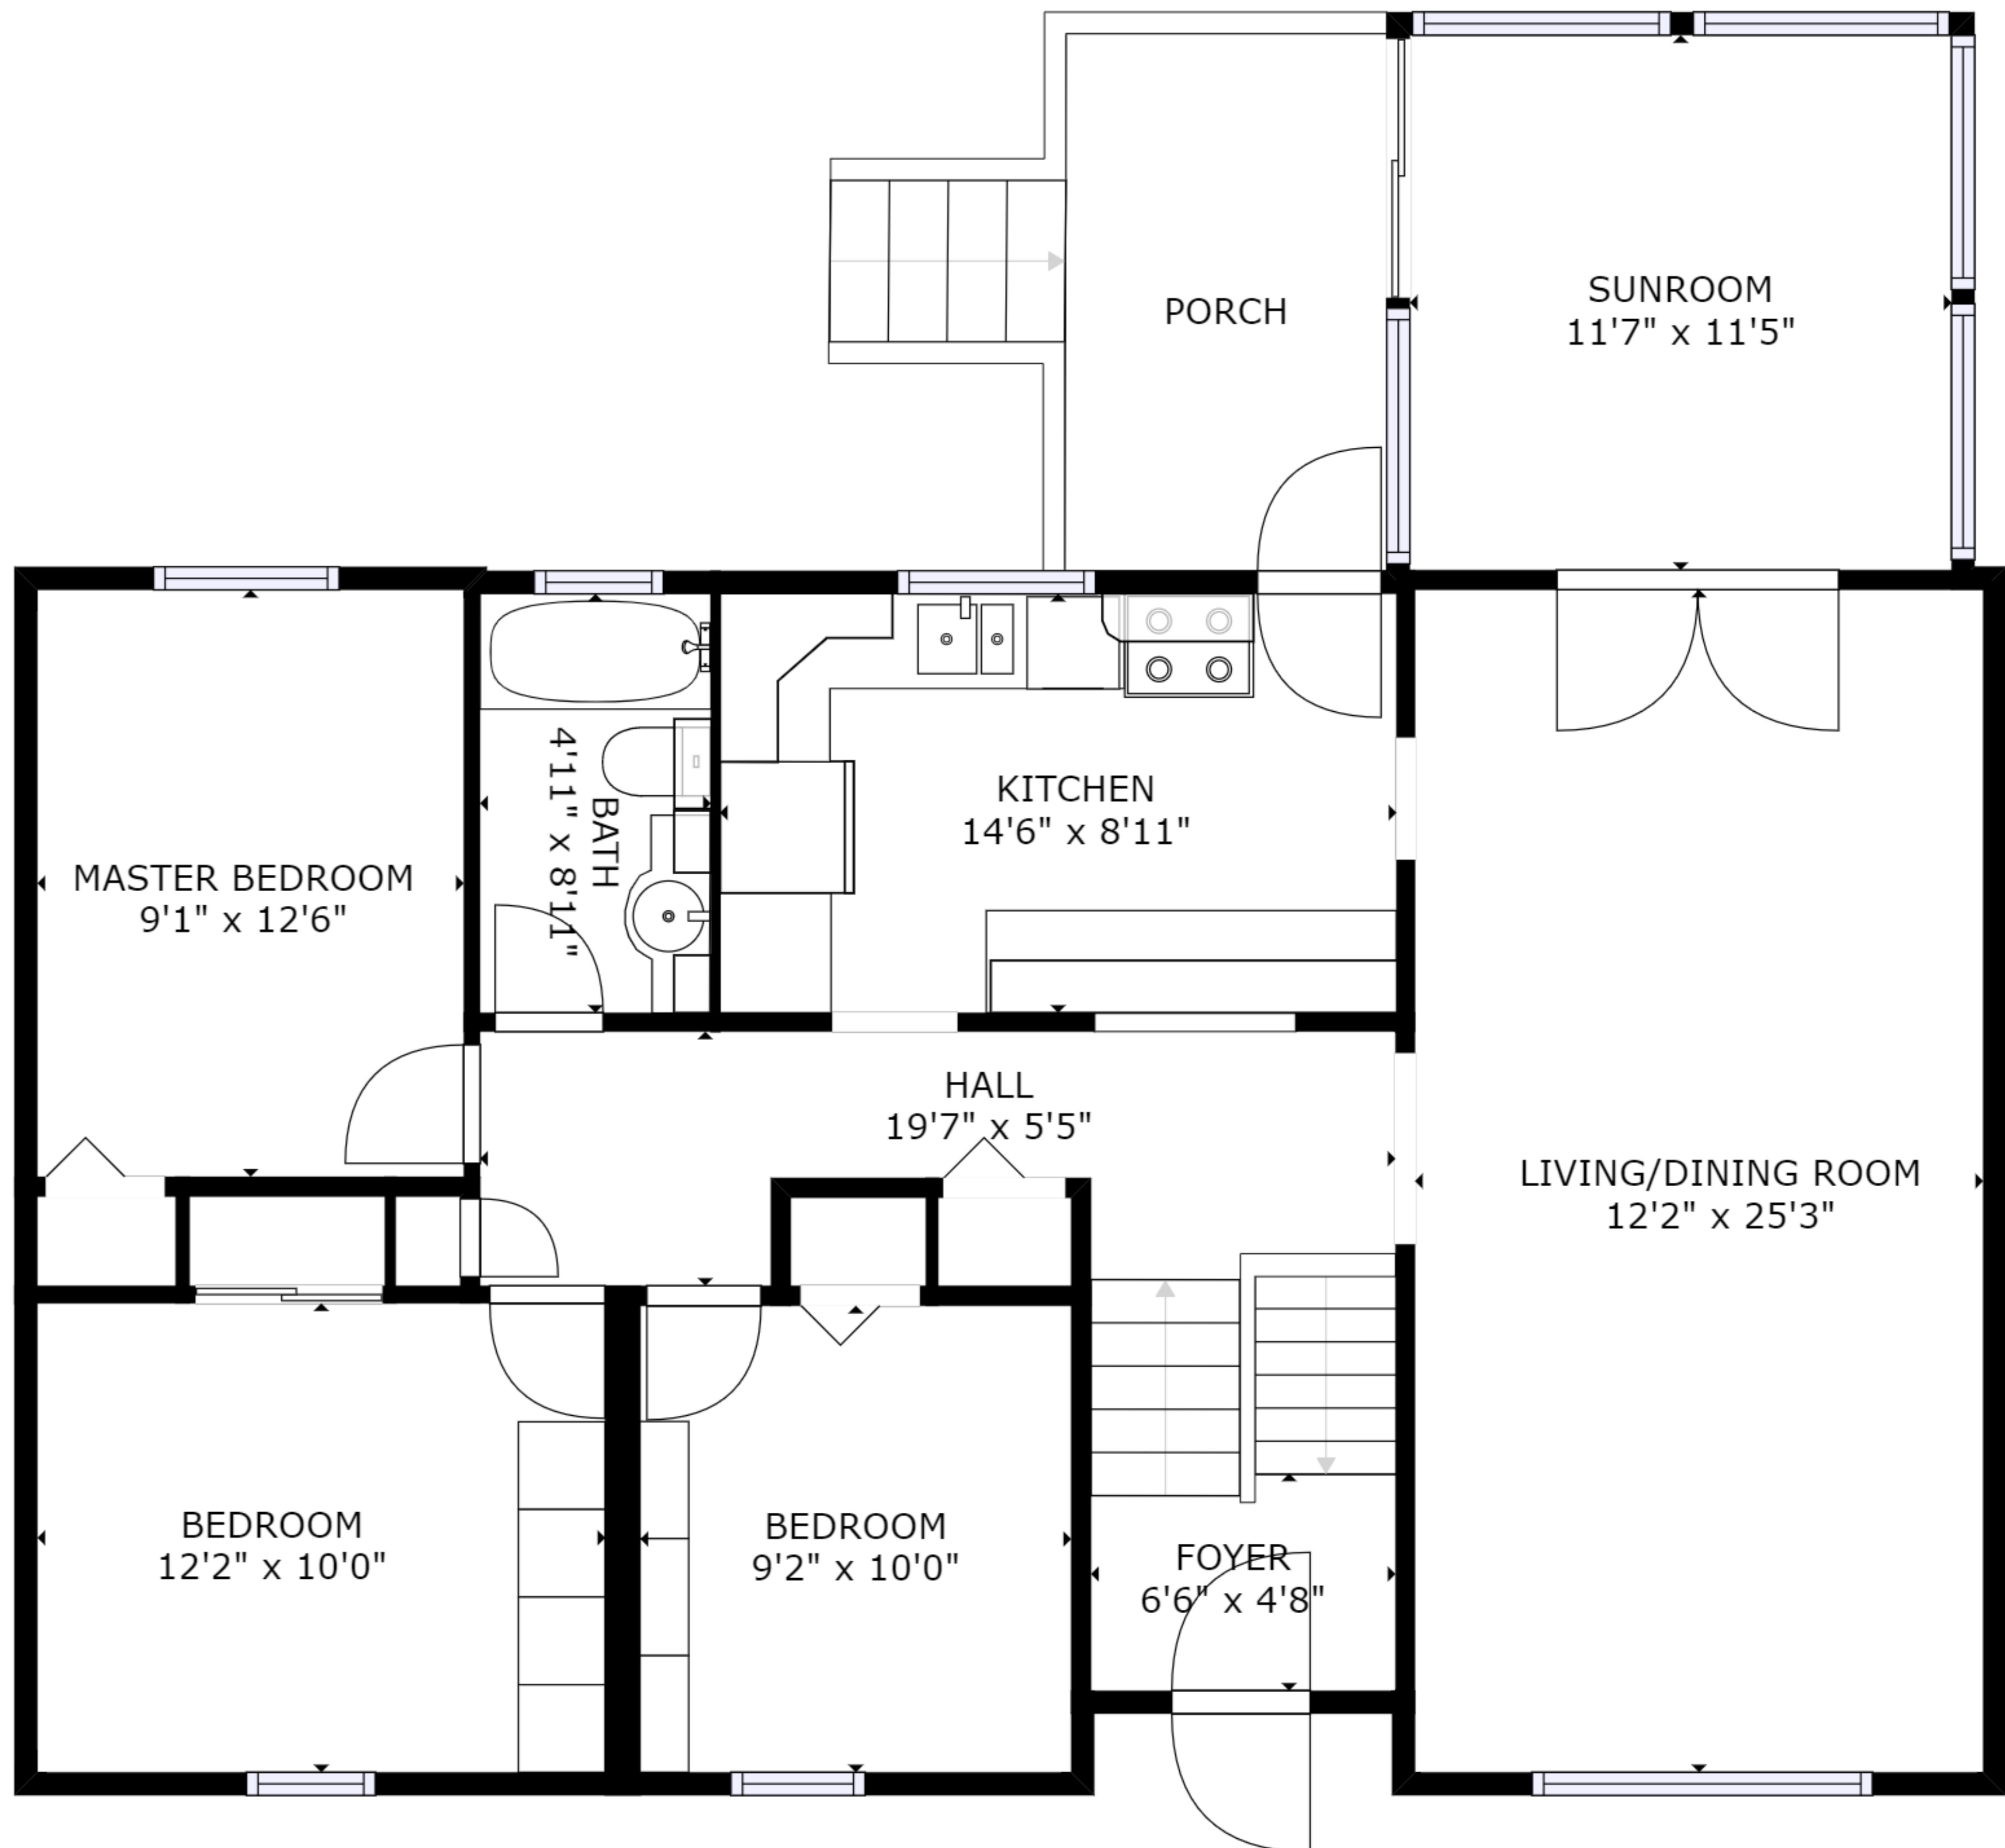

FLOOR 1

FLOOR 2

GROSS INTERNAL AREA
 FLOOR 1: 643 sq ft, FLOOR 2: 1173 sq ft
 TOTAL: 1816 sq ft
 SIZES AND DIMENSIONS ARE APPROXIMATE, ACTUAL MAY VARY.