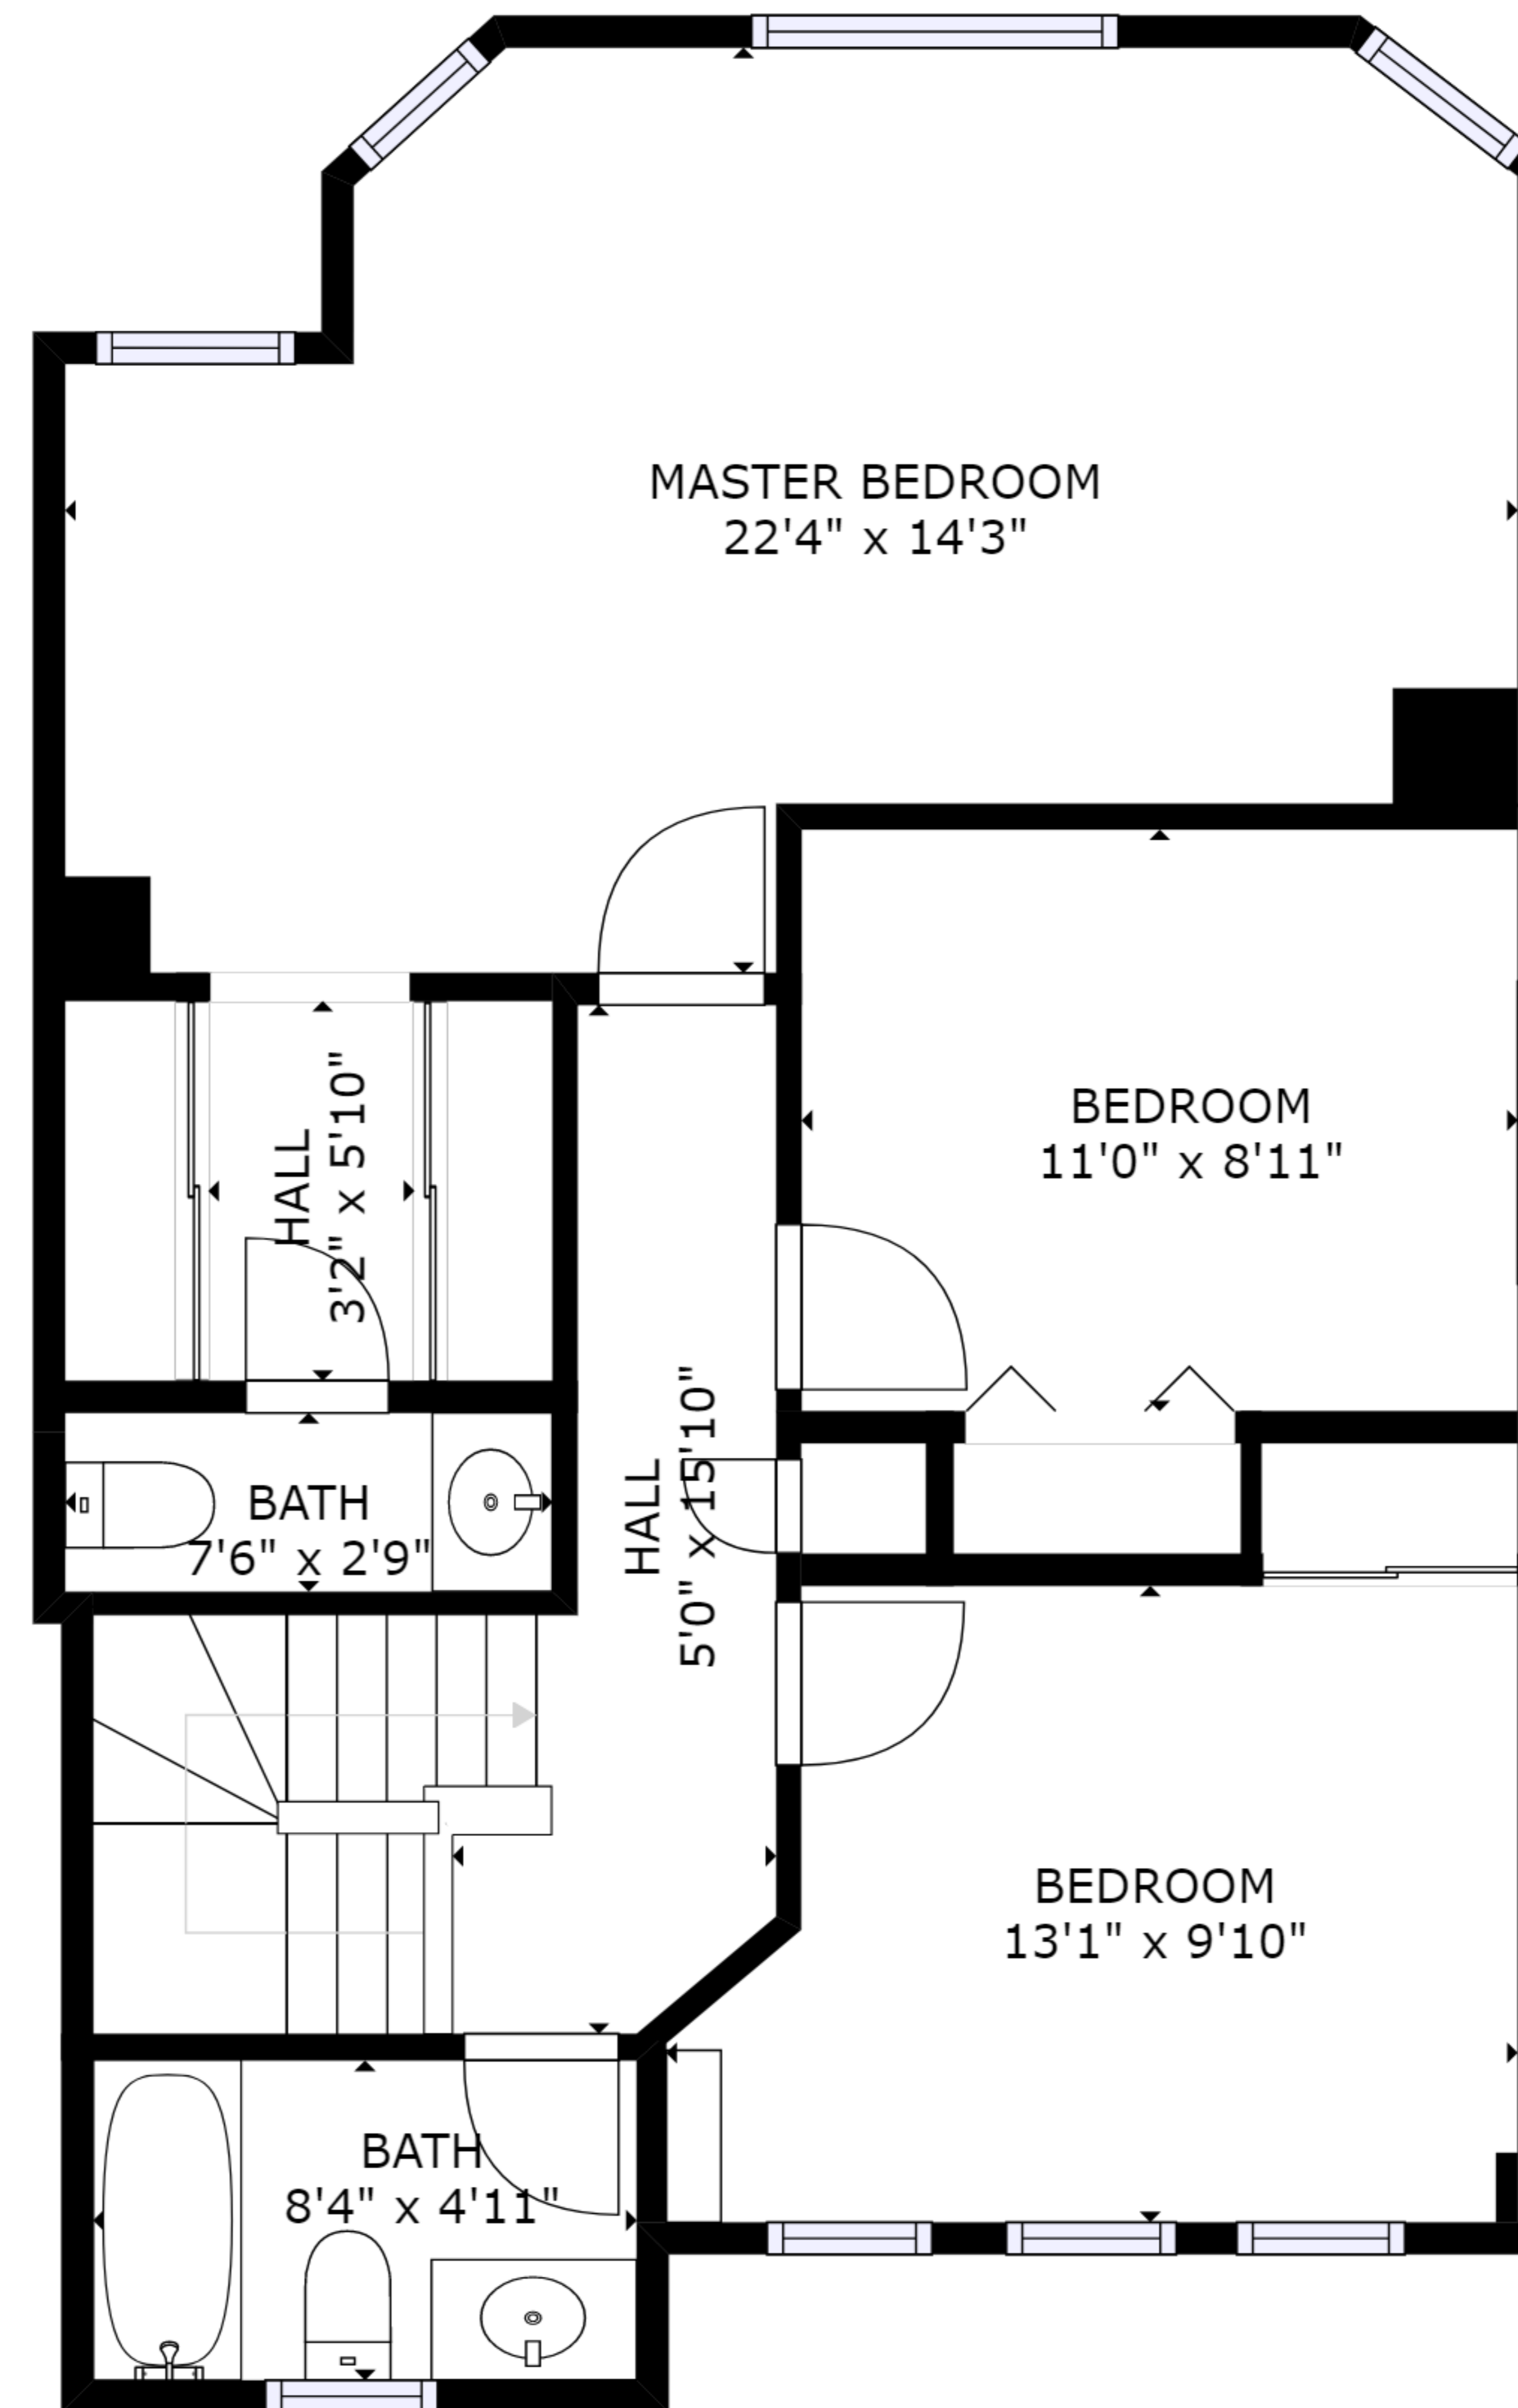

FLOOR 1

FLOOR 2

GROSS INTERNAL AREA  
 FLOOR 1: 690 sq ft, FLOOR 2: 738 sq ft  
 TOTAL: 1429 sq ft  
 SIZES AND DIMENSIONS ARE APPROXIMATE, ACTUAL MAY VARY.