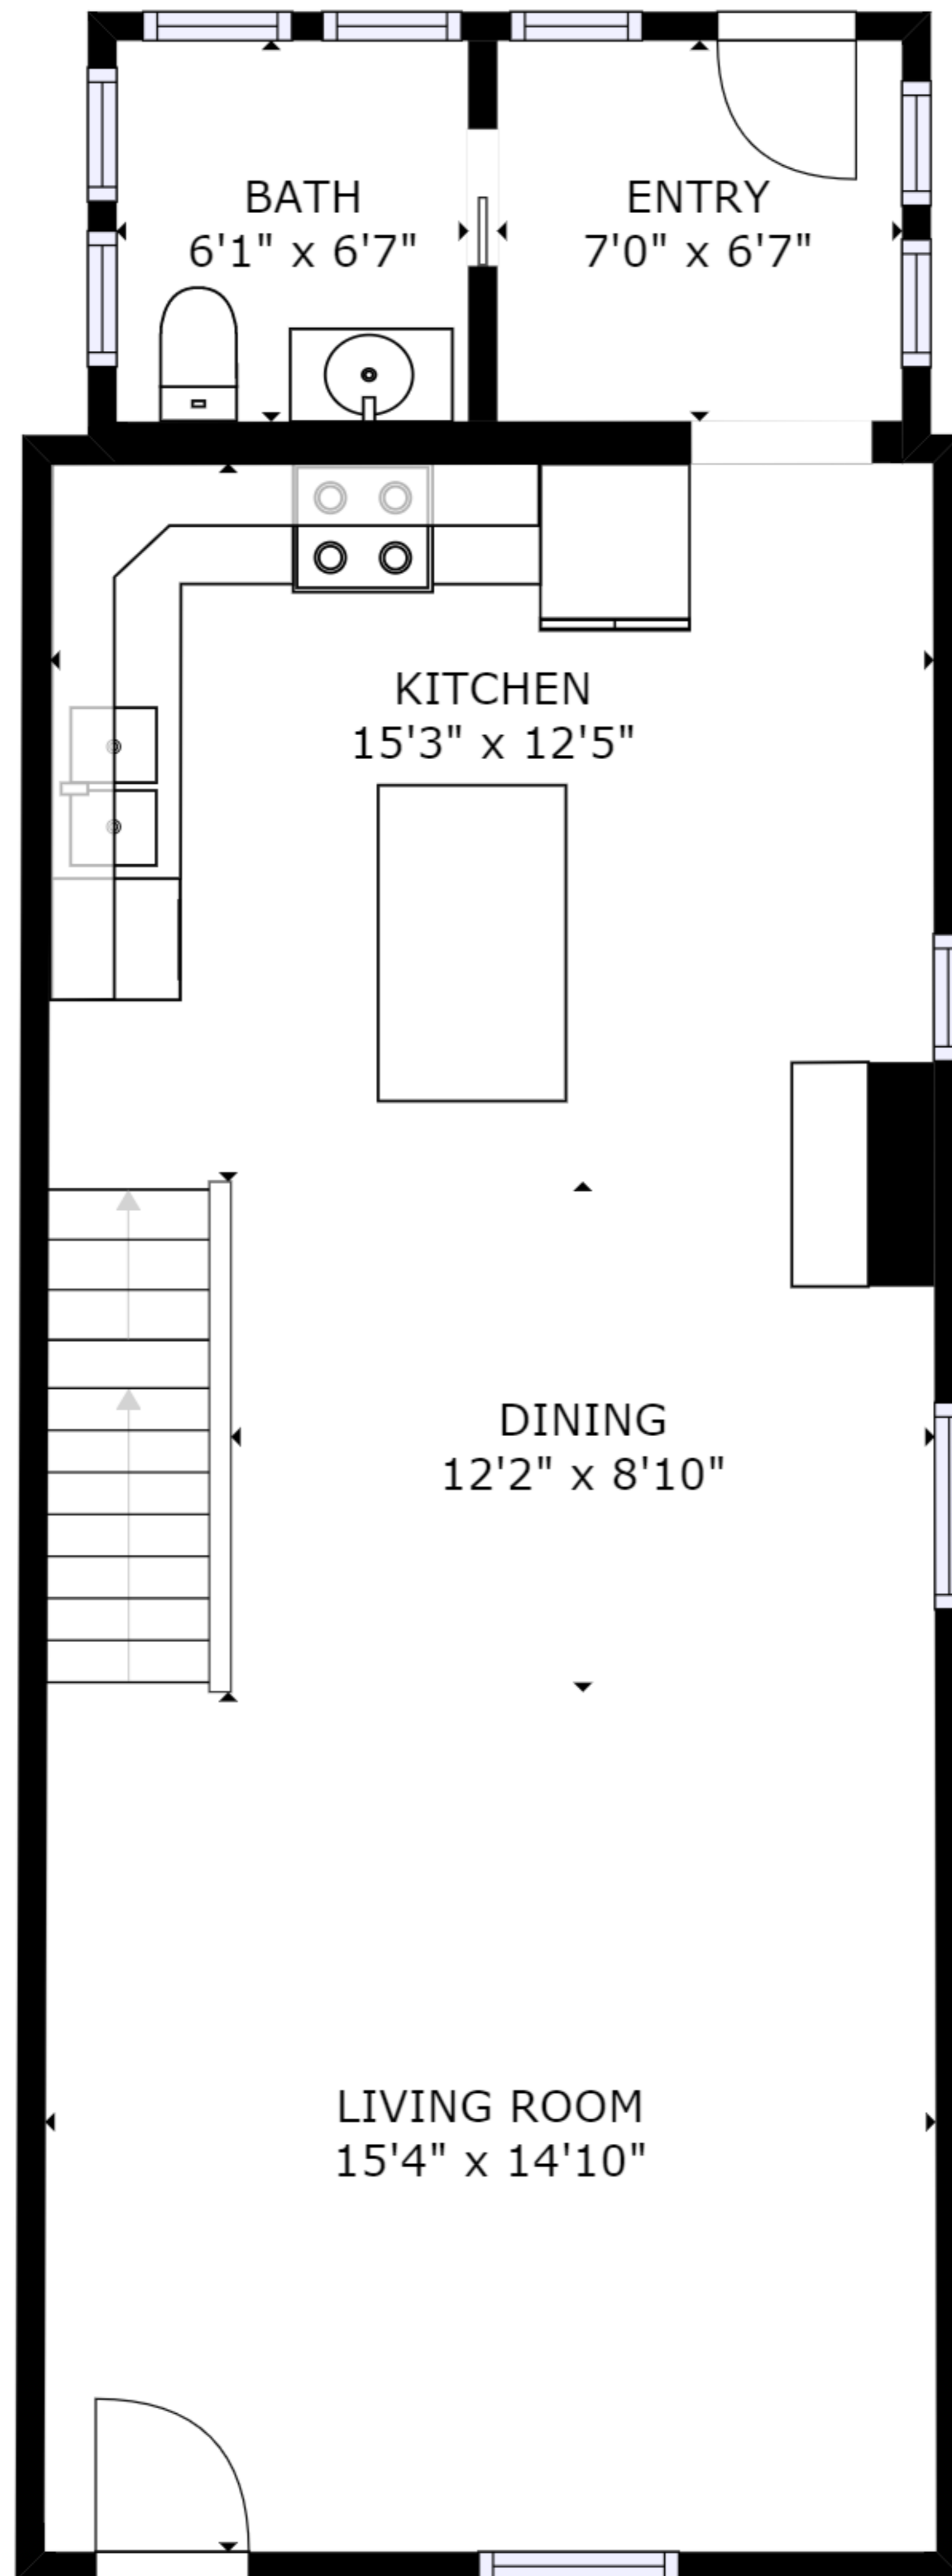

FLOOR 1

FLOOR 2

FLOOR 3

FLOOR 4

GROSS INTERNAL AREA
 FLOOR 1: 344 sq ft, FLOOR 2: 650 sq ft
 FLOOR 3: 548 sq ft, FLOOR 4: 360 sq ft
 EXCLUDED AREAS: , REDUCED HEADROOM BELOW 1.5M: 42 sq ft
 TOTAL: 1902 sq ft
 SIZES AND DIMENSIONS ARE APPROXIMATE, ACTUAL MAY VARY.