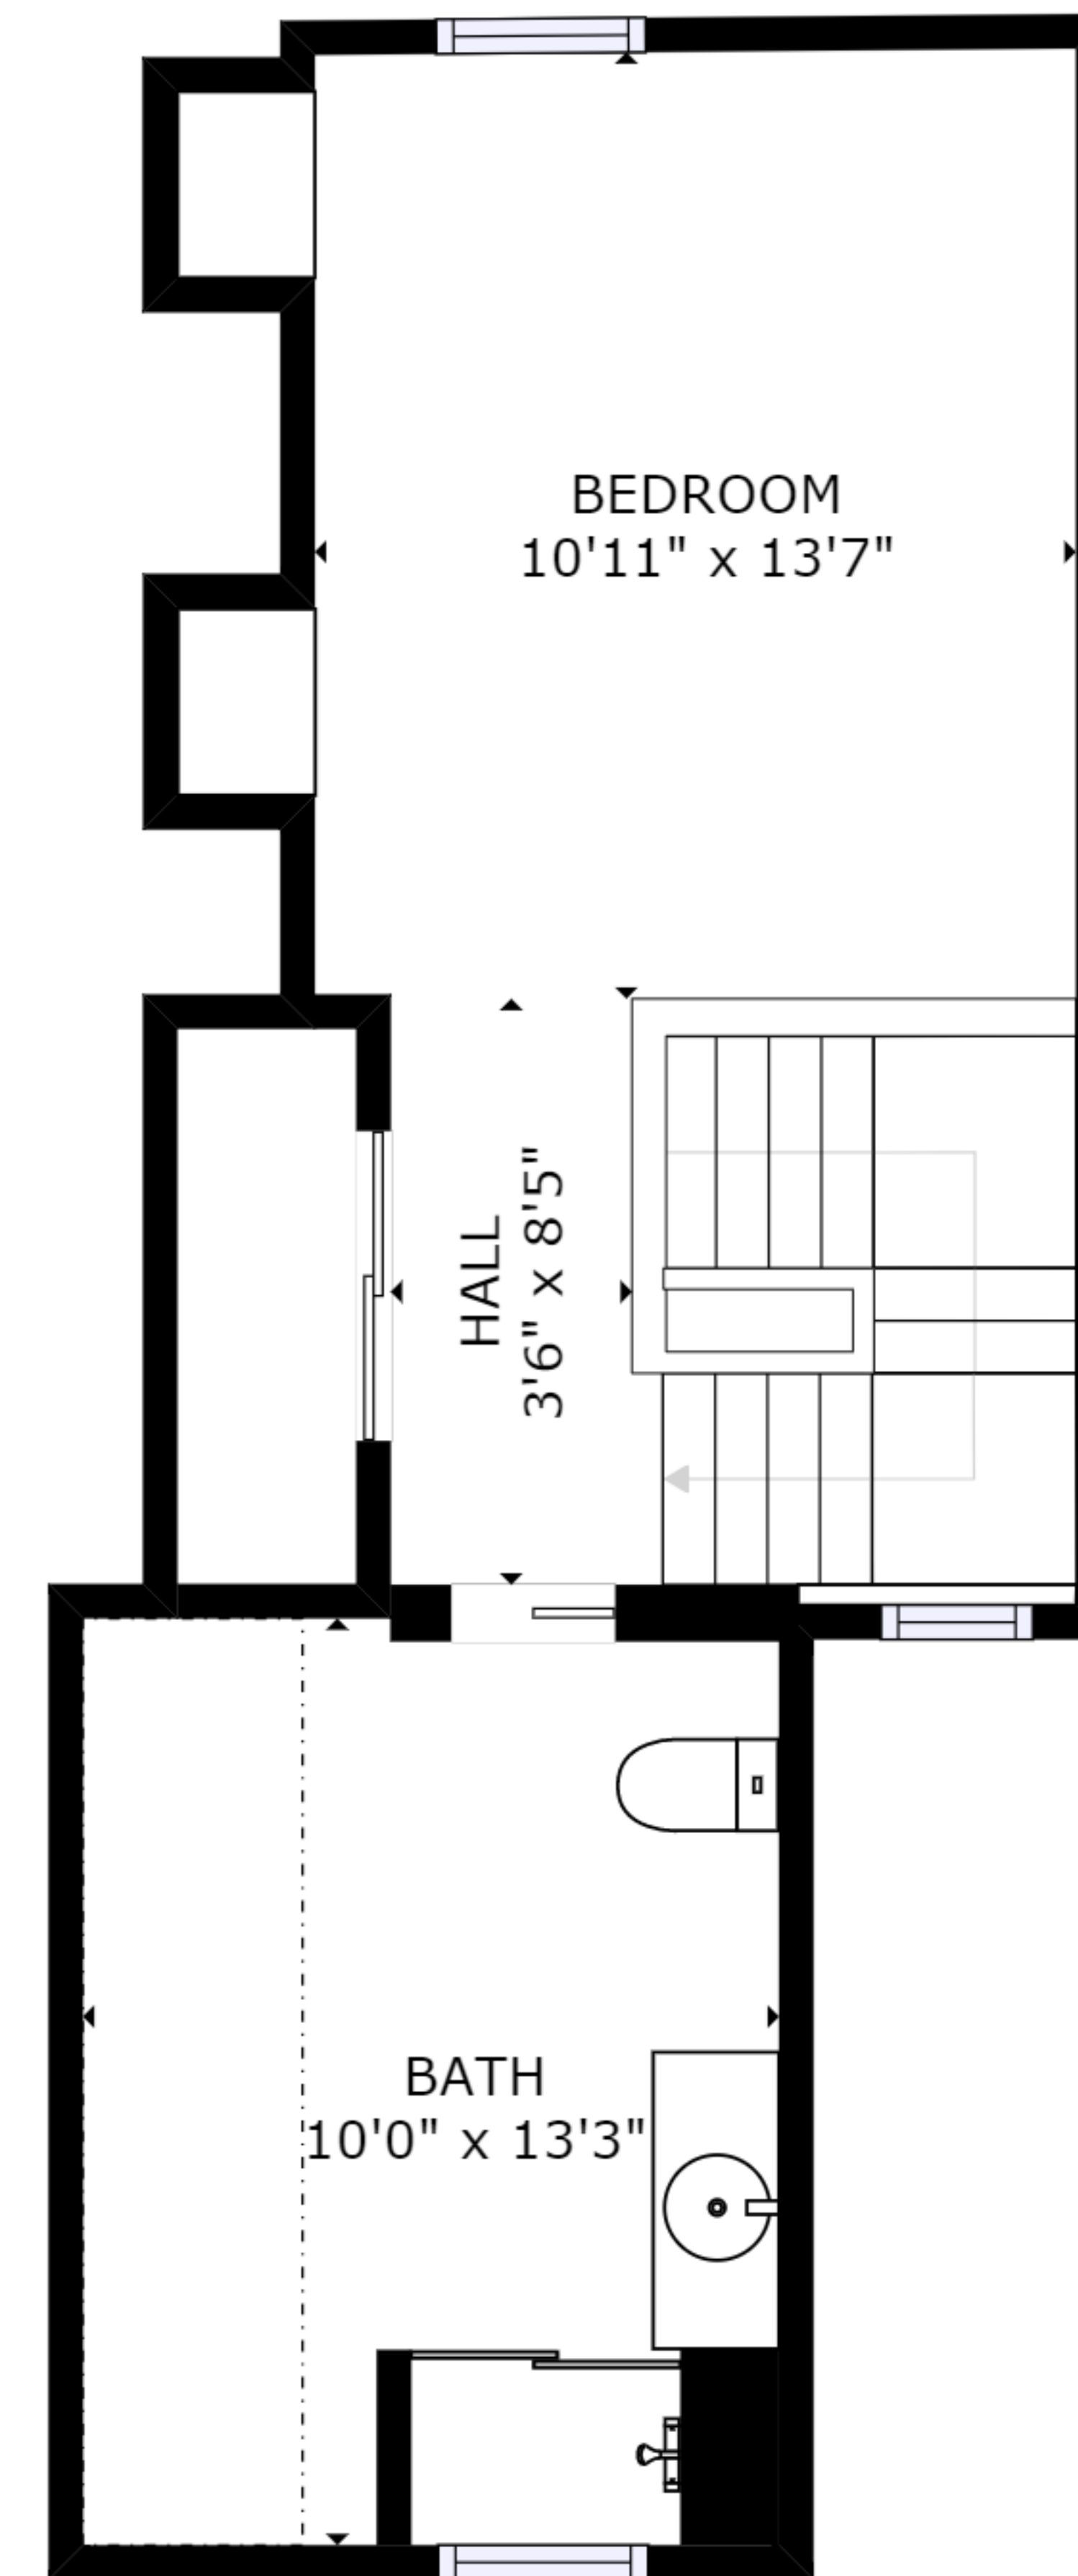

FLOOR 1

FLOOR 2

FLOOR 3

FLOOR 4

GROSS INTERNAL AREA
 FLOOR 1: 344 sq ft, FLOOR 2: 650 sq ft
 FLOOR 3: 548 sq ft, FLOOR 4: 360 sq ft
 EXCLUDED AREAS: , REDUCED HEADROOM BELOW 1.5M: 42 sq ft
 TOTAL: 1902 sq ft
 SIZES AND DIMENSIONS ARE APPROXIMATE, ACTUAL MAY VARY.