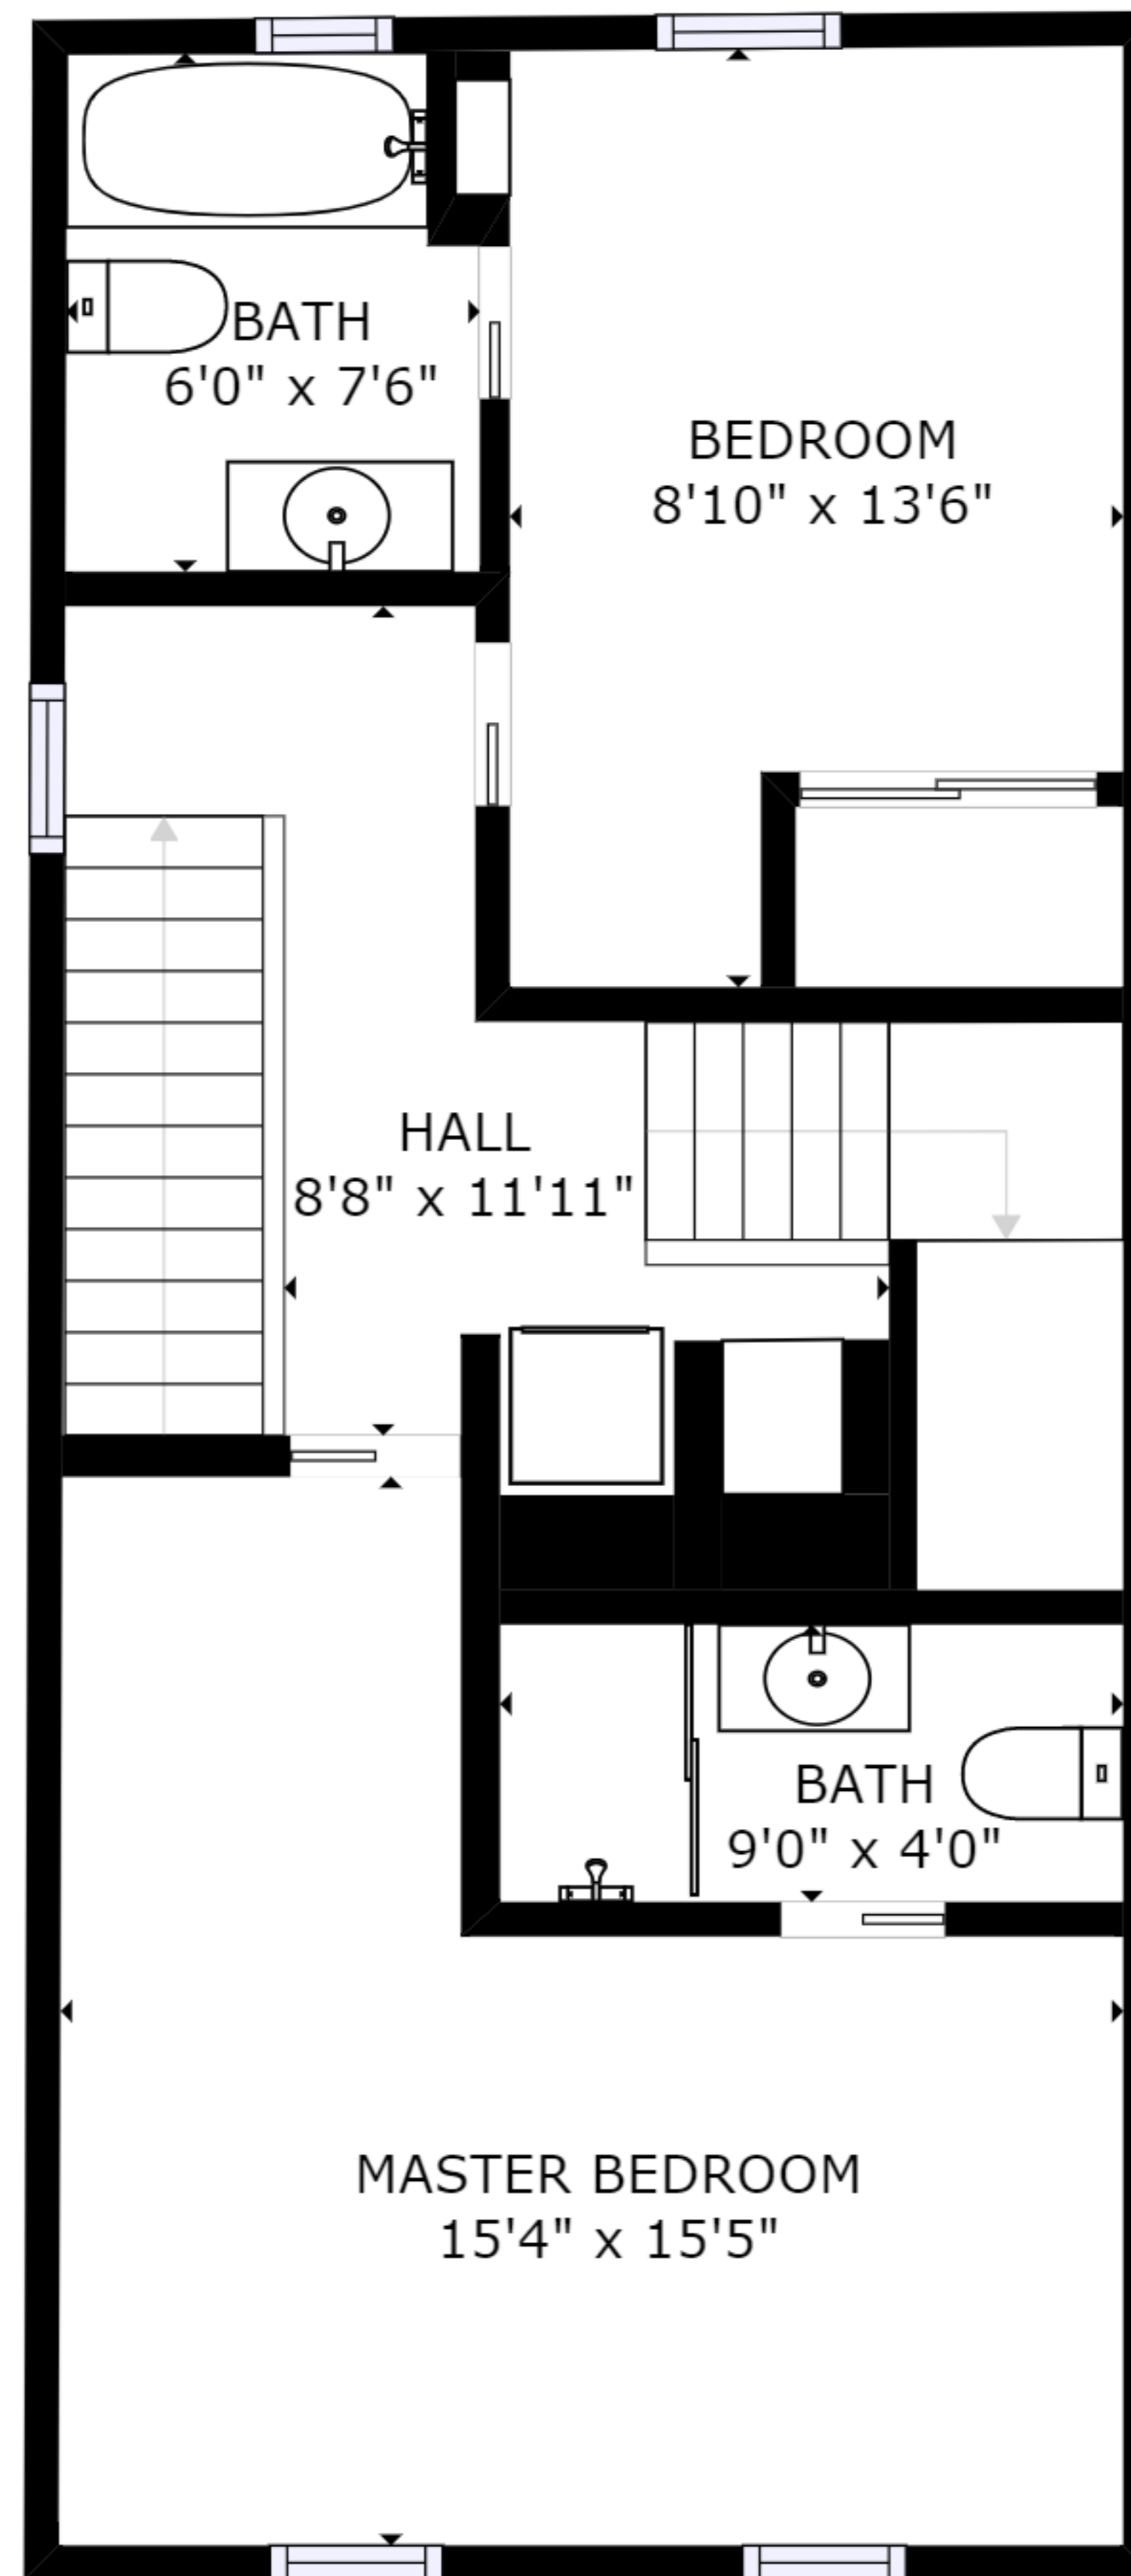

FLOOR 1

FLOOR 2

FLOOR 3

FLOOR 4

GROSS INTERNAL AREA
 FLOOR 1: 344 sq ft, FLOOR 2: 650 sq ft
 FLOOR 3: 548 sq ft, FLOOR 4: 360 sq ft
 EXCLUDED AREAS: , REDUCED HEADROOM BELOW 1.5M: 42 sq ft
 TOTAL: 1902 sq ft
 SIZES AND DIMENSIONS ARE APPROXIMATE, ACTUAL MAY VARY.