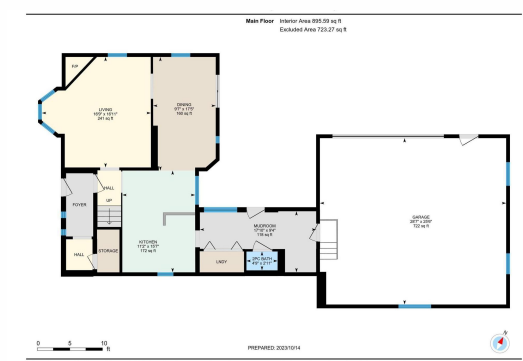

WELCOME TO
279 GRAHAM ROAD,
WEST ELGIN

Go to www.279Graham.com for more information.

www.279Graham.com

Emily Perry
Realtor®

Direct: 905-716-1651
Office: 905-895-1822
emily.perry@century21.ca
emily-perry.heritagerealtor.ca