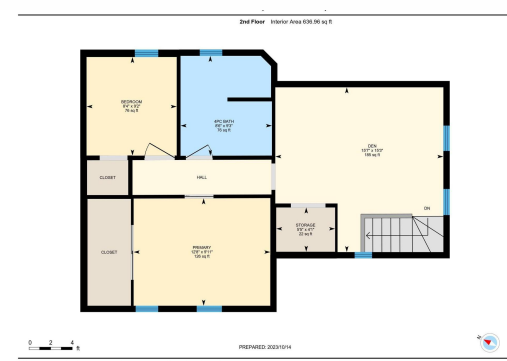

WELCOME TO
279 GRAHAM ROAD,
WEST ELGIN

Go to www.279Graham.com for more information.

www.279Graham.com

Emily Perry
Realtor®

Direct: 905-716-1651
Office: 905-895-1822
emily.perry@century21.ca
emily-perry.heritagerealtor.ca