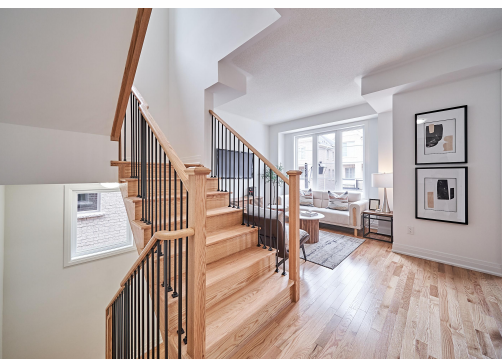

WELCOME TO
69 WATERSIDE WAY,
WHITBY

Go to www.69Waterside.com for more information.

www.69Waterside.com

Veronica Seneviratne

REALTOR

Direct: 416-587-0457

Office: 905-666-0000

veronica.seneviratne@c21.ca