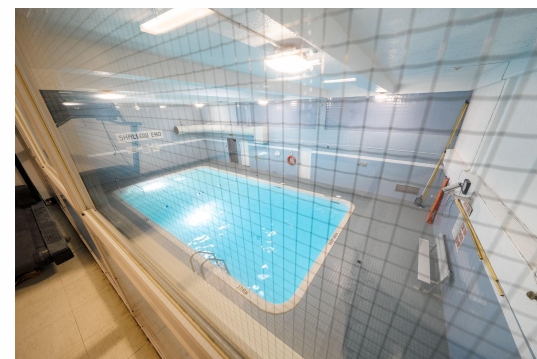

WELCOME TO
155 MARLEE AVENUE #1002,
TORONTO

Go to www.155Marlee-1002.com for more information.

www.155Marlee-1002.com

Sheru Asnani

Sales Representative

Direct: 416-464-3311

Office: 416-298-8200

sherasnani@rogers.com