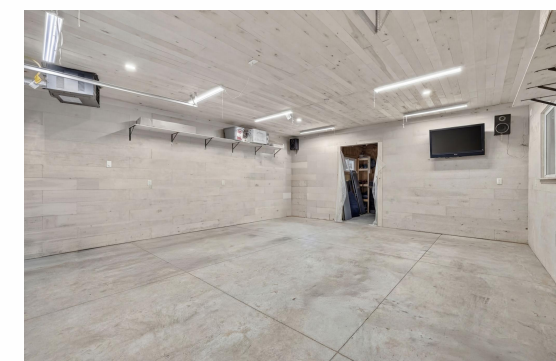

WELCOME TO
28 PEGG'S CRESCENT,
EAST GWILLIMBURY

Go to www.28Peggs.com for more information.

www.28Peggs.com

Leah Mills
BROKER
Direct: 905-251-2721
Office: 905-775-5677
leah.mills@century21.ca

CENTURY 21.
Heritage Group Ltd.
BROKERAGE
49 Holland Street W., PO Box 1201 ,
Bradford, L3Z 2B6