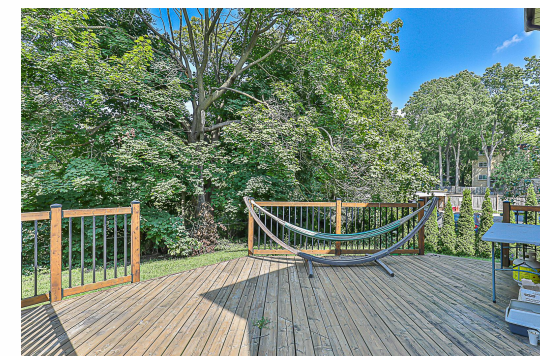

WELCOME TO
289 RICHMOND STREET,
RICHMOND HILL

Go to www.289Richmond.com for more information.

www.289Richmond.com

Sherry Etezadi

Broker CNE
Direct: 647-863-5435
Office: 905-883-8300 ext. 3079
shetezadi@gmail.com
www.torontobesthouses.com