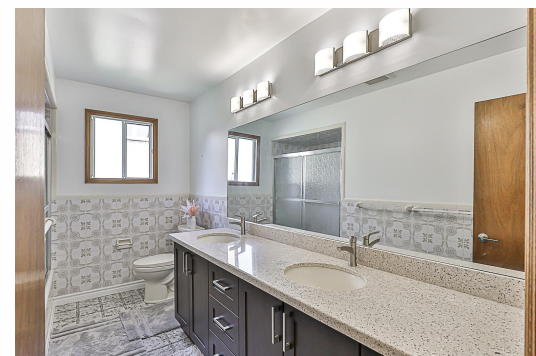

WELCOME TO
289 RICHMOND STREET,
RICHMOND HILL

Go to www.289Richmond.com for more information.

www.289Richmond.com

Sherry Etezadi

Broker CNE
Direct: 647-863-5435
Office: 905-883-8300 ext. 3079
shetezadi@gmail.com
www.torontobesthouses.com