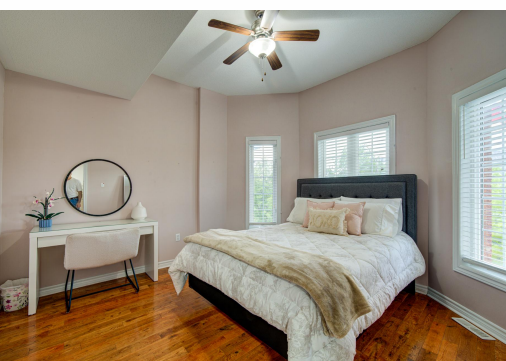

WELCOME TO
11 MAPLE CROWN TERRACE S,
BARRIE

Go to www.11MapleCrown.com for more information.

www.11MapleCrown.com

Ana-Maria Tigrero
Sales Representative

Direct: 416-258-9370
Office: 905-775-5677 ext. 5370
casallastigrerogroup@gmail.com
anamaria-tigrero.heritagerealtor.ca