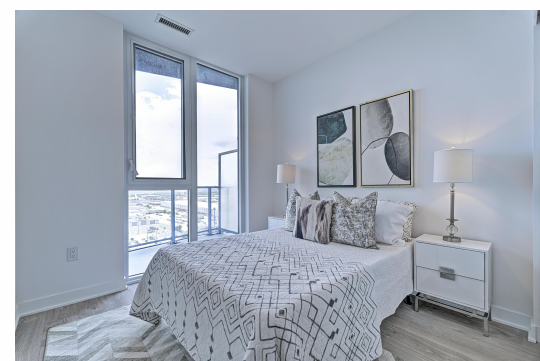

Go to www.36Zorra-1808.com for more information.

www.36Zorra-1808.com