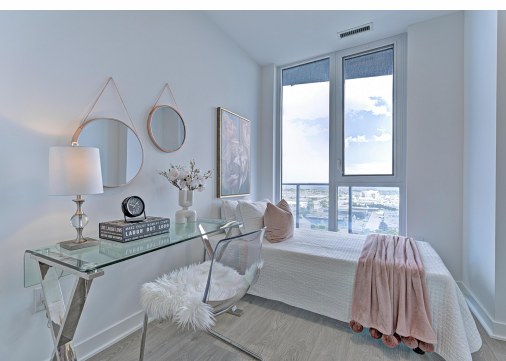

Go to www.36Zorra-1808.com for more information.

www.36Zorra-1808.com