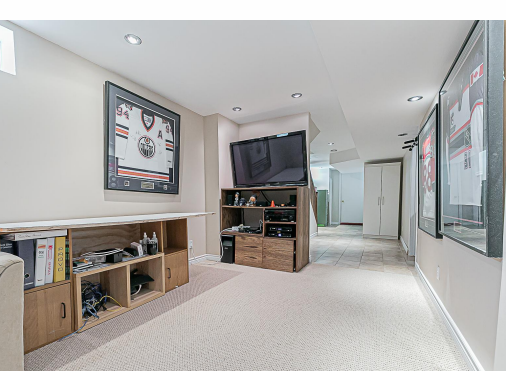

WELCOME TO
277 RUSHBROOK DRIVE,
NEWMARKET

Go to www.277Rushbrook.com for more information.

www.277Rushbrook.com

Henry Tillo

Sales Representative

Direct: 905-836-8960

Office: 905-895-1822 ext. 2369

henry@tillo.ca