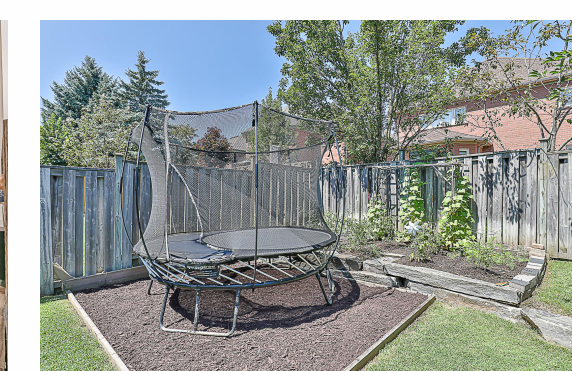

WELCOME TO
277 RUSHBROOK DRIVE,
NEWMARKET

Go to www.277Rushbrook.com for more information.

www.277Rushbrook.com

Henry Tillo

Sales Representative

Direct: 905-836-8960

Office: 905-895-1822 ext. 2369

henry@tillo.ca