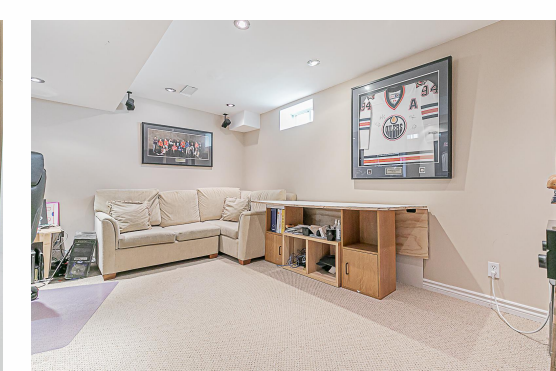

WELCOME TO
277 RUSHBROOK DRIVE,
NEWMARKET

Go to www.277Rushbrook.com for more information.

www.277Rushbrook.com

Henry Tillo

Sales Representative

Direct: 905-836-8960

Office: 905-895-1822 ext. 2369

henry@tillo.ca