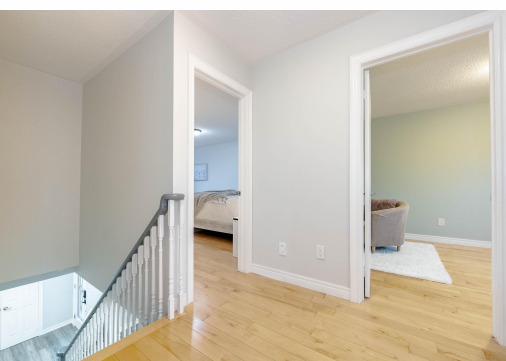

WELCOME TO
1502 STURGEON COURT,
AMBERLEA

Go to www.1502Sturgeon.com for more information.

www.1502Sturgeon.com

Erin Solomos
Broker
Direct: 416-788-3783
Office: 416-298-8200
erin.solomos@century21.ca
TeamSoloRealty.Ca