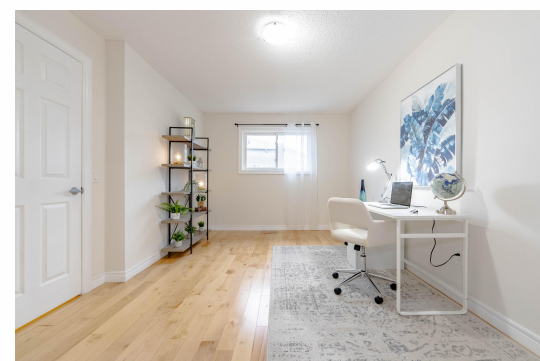

WELCOME TO
1502 STURGEON COURT,
AMBERLEA

Go to www.1502Sturgeon.com for more information.

www.1502Sturgeon.com

Erin Solomos
Broker
Direct: 416-788-3783
Office: 416-298-8200
erin.solomos@century21.ca
TeamSoloRealty.Ca