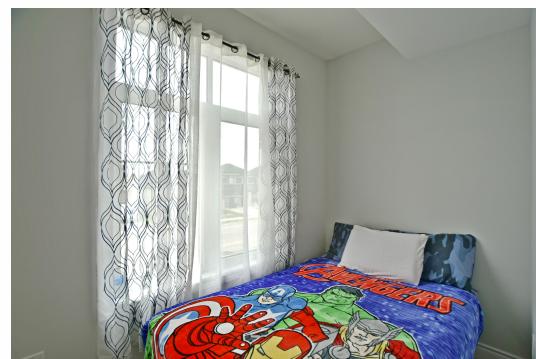

WELCOME TO
36 UNION BOULEVARD,
WASAGA BEACH

Go to www.36Union.com for more information.

www.36Union.com

Nassim Rawji

Sales Representative

Direct: 416-878-5273

Office: 416-494-5955

nassim.rawji@century21.ca