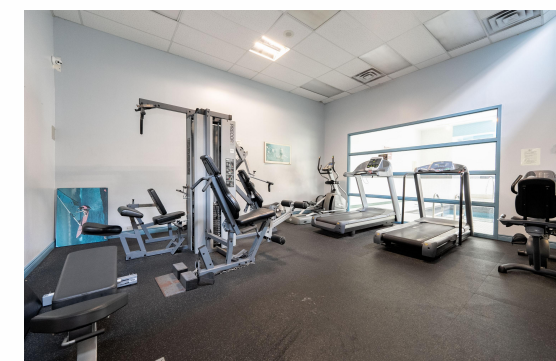

WELCOME TO
90 DALE AVENUE #403,
TORONTO

Go to www.90Dale-403.com for more information.

www.90Dale-403.com

Maurice Hyde

Broker

Direct: 416-524-9048

Office: 416-298-8200

marcelyo@rogers.com