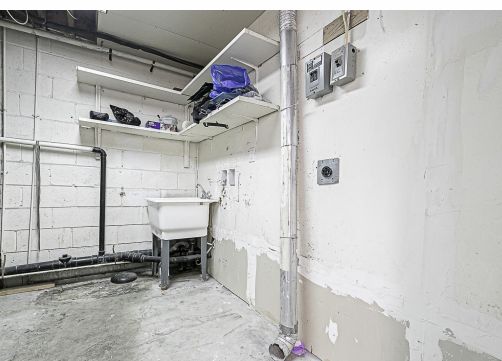

WELCOME TO  
21 SORLYN AVENUE,  
NORTH YORK

Go to [www.21Sorlyn.com](http://www.21Sorlyn.com) for more information.

[www.21Sorlyn.com](http://www.21Sorlyn.com)

**Erin Solomos**

Broker

Direct: 416-788-3783

Office: 416-298-8200