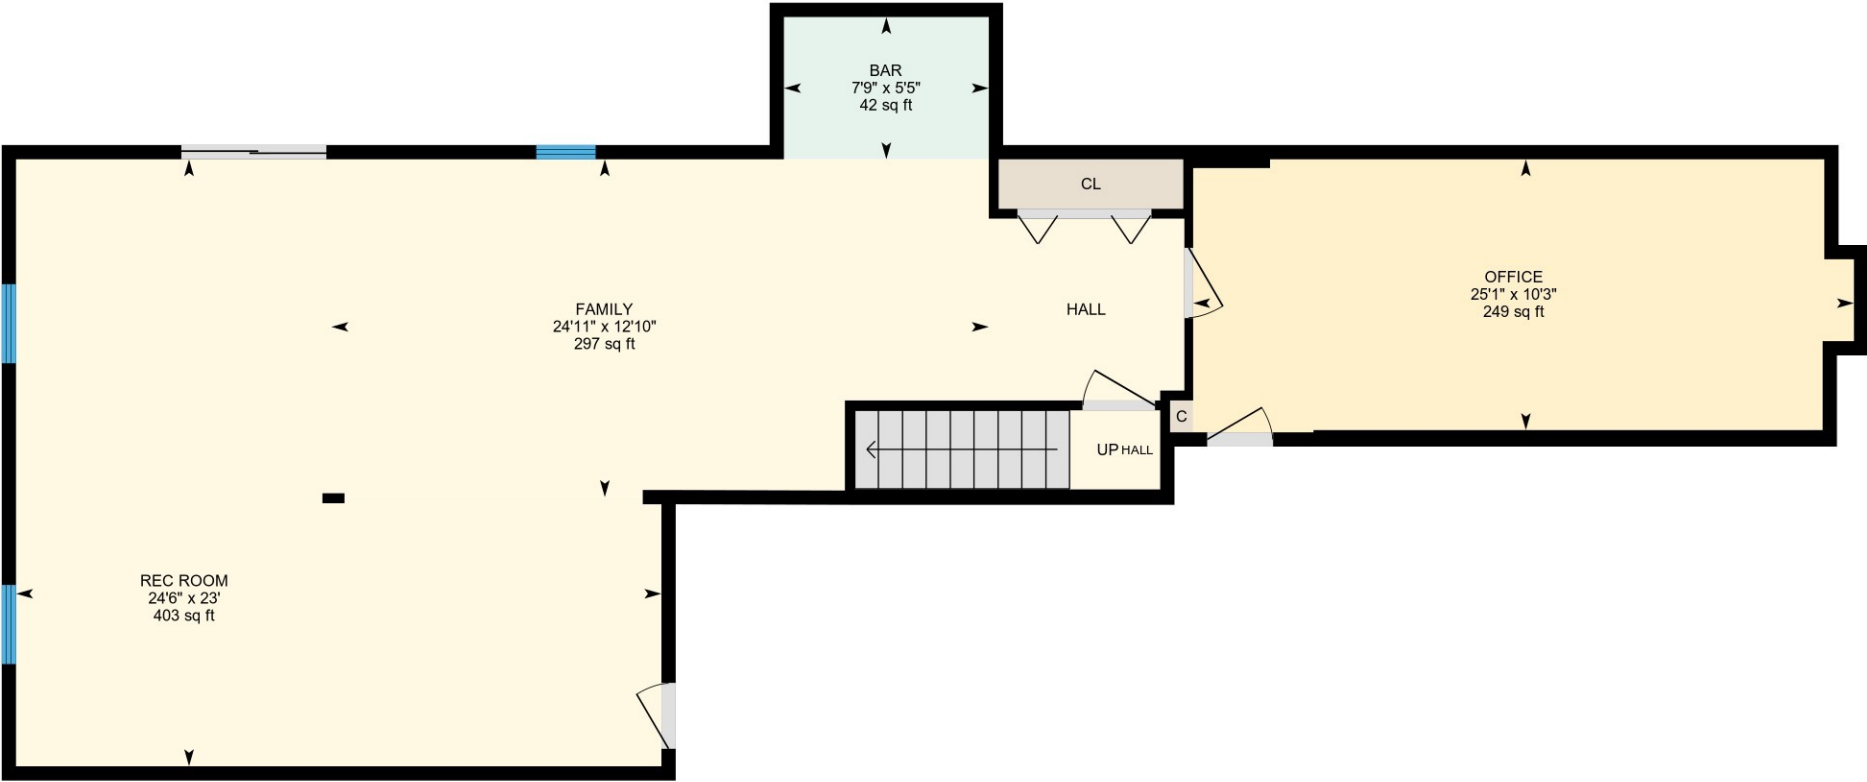

# 108 Cook Dr, King City, ON

Basement (Below Grade) Exterior Area 1208.14 sq ft  
Interior Area 1104.15 sq ft

PREPARED: 2024/04/03

White regions are excluded from total floor area in iGUIDE floor plans. All room dimensions and floor areas must be considered approximate and are subject to independent verification.