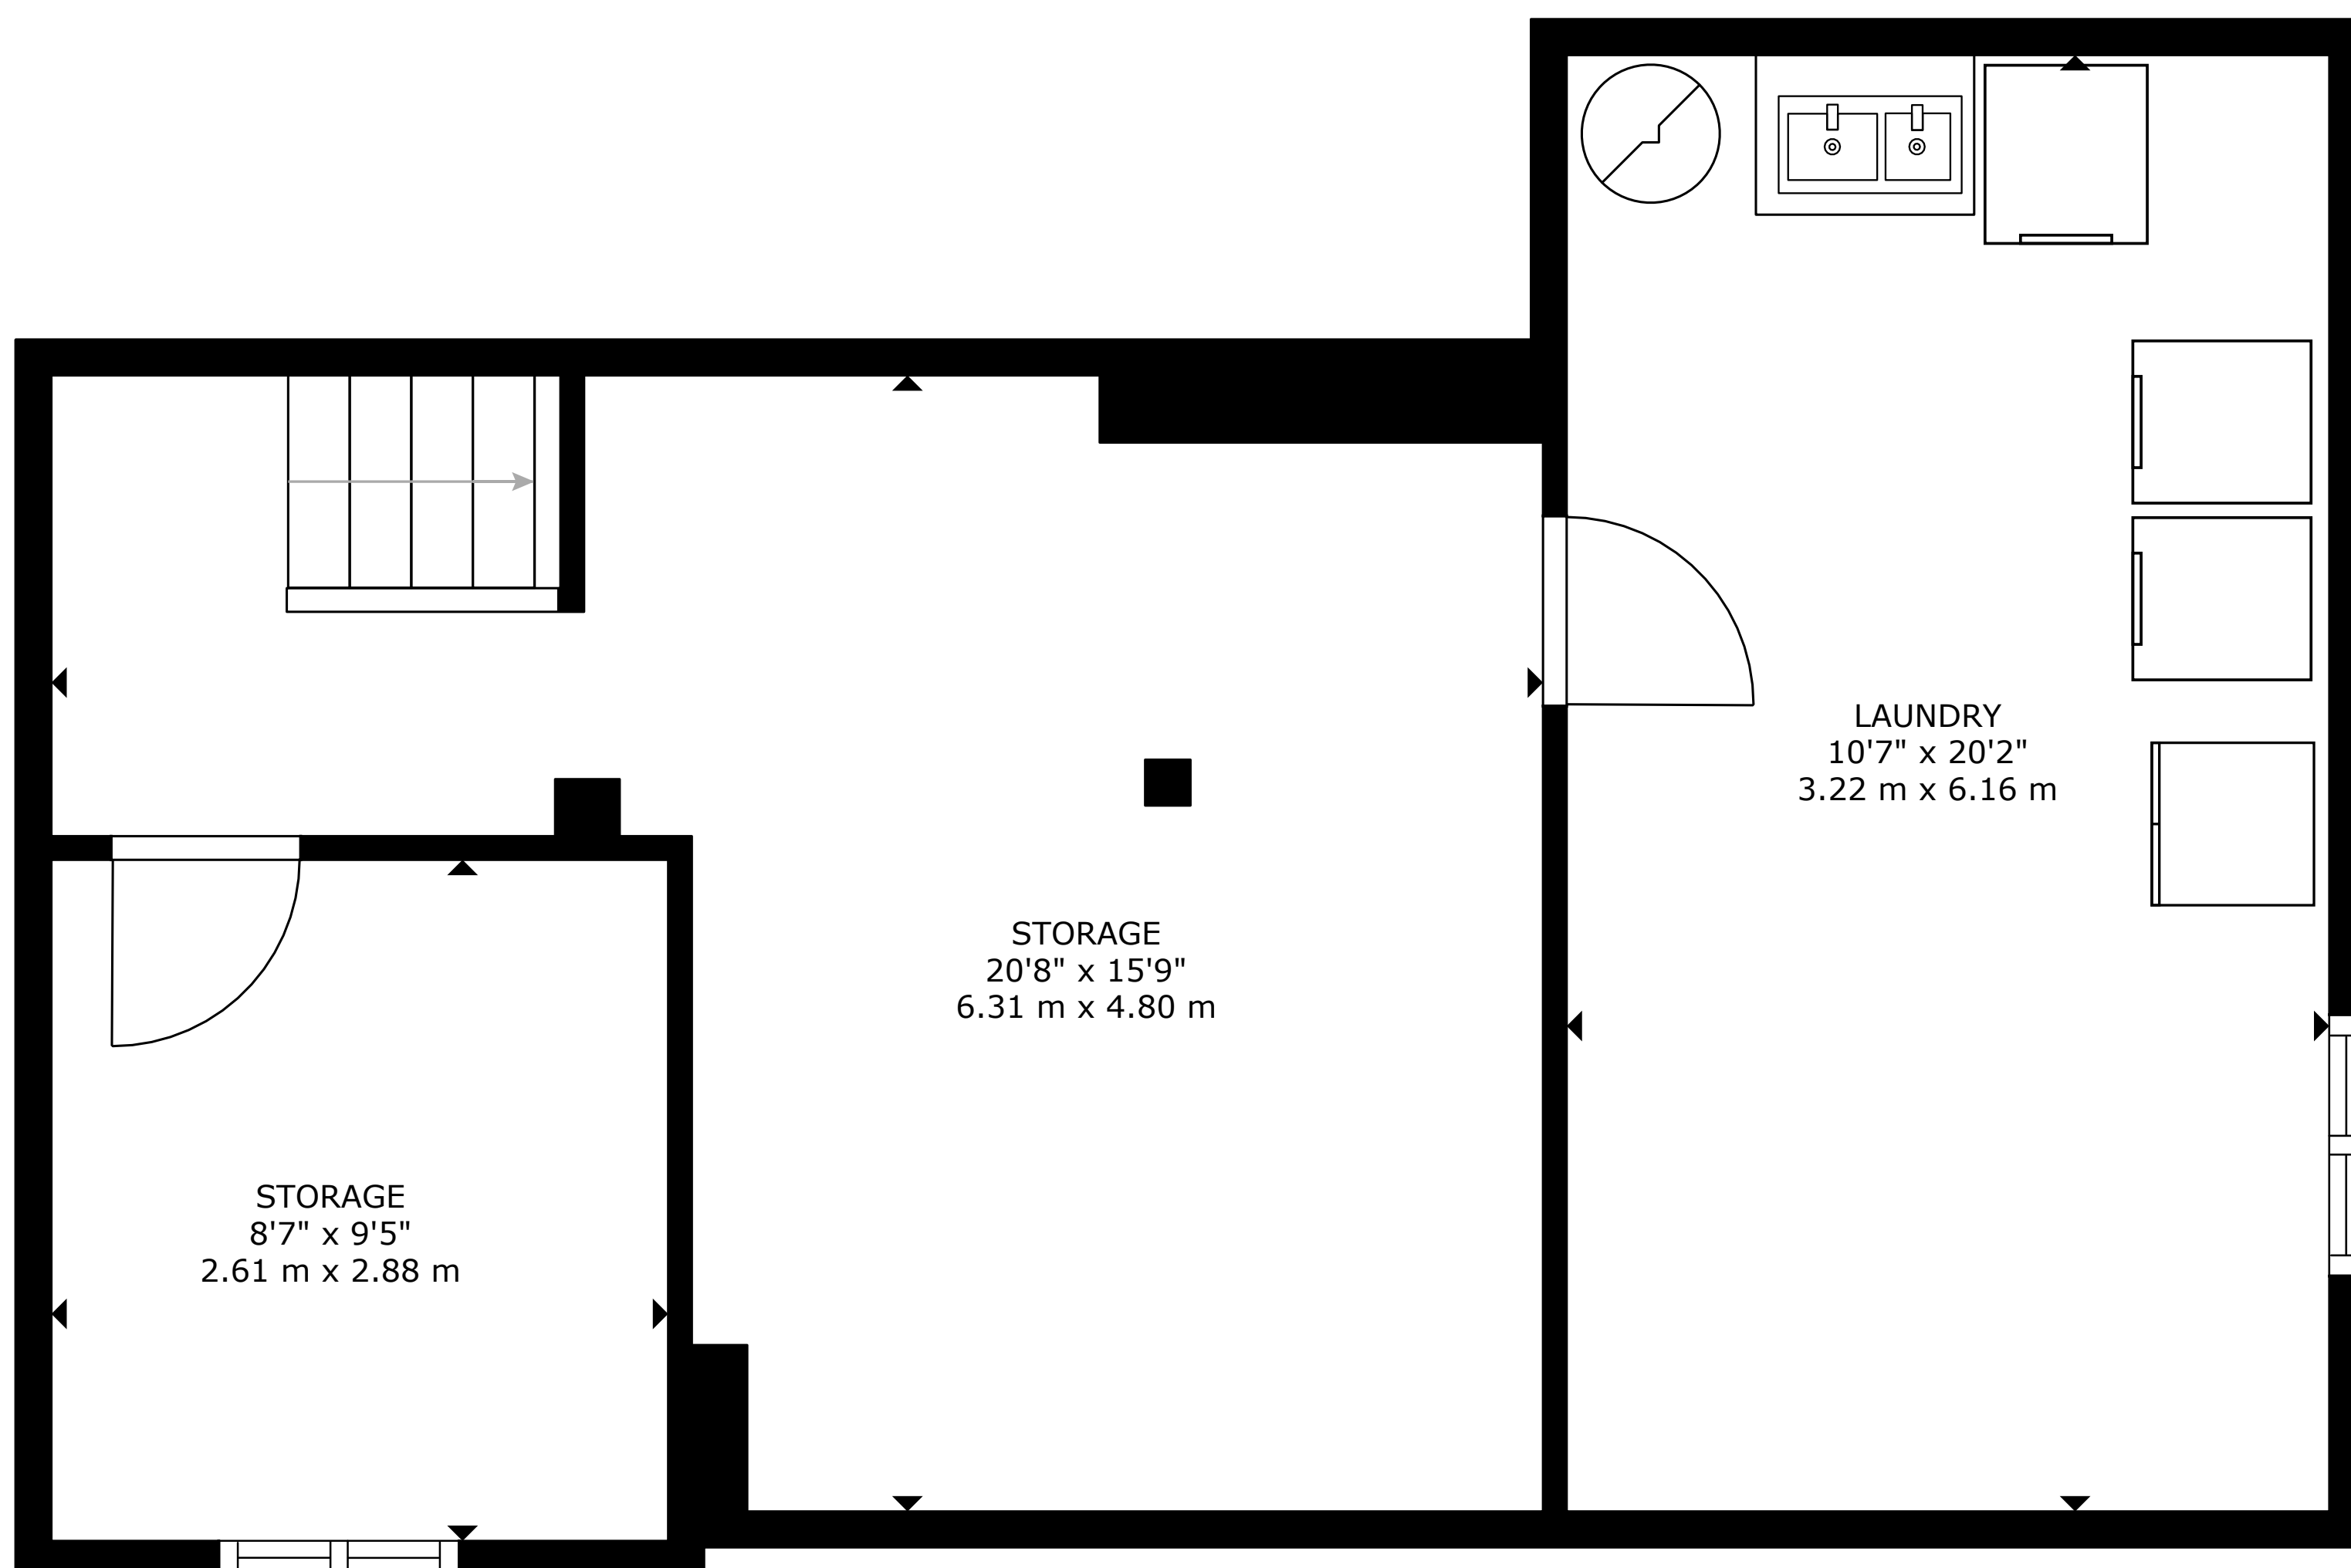

FLOOR 3

FLOOR 1

FLOOR 2

GROSS INTERNAL AREA  
 FLOOR 1: 549 sq. ft, 51, m<sup>2</sup>, FLOOR 2: 820 sq. ft, 76 m<sup>2</sup>  
 FLOOR 3: 748 sq. ft, 69 m<sup>2</sup>, TOTAL: 2,117 sq. ft, 196 m<sup>2</sup>  
 SIZES AND DIMENSIONS ARE APPROXIMATE, ACTUAL MAY VARY.