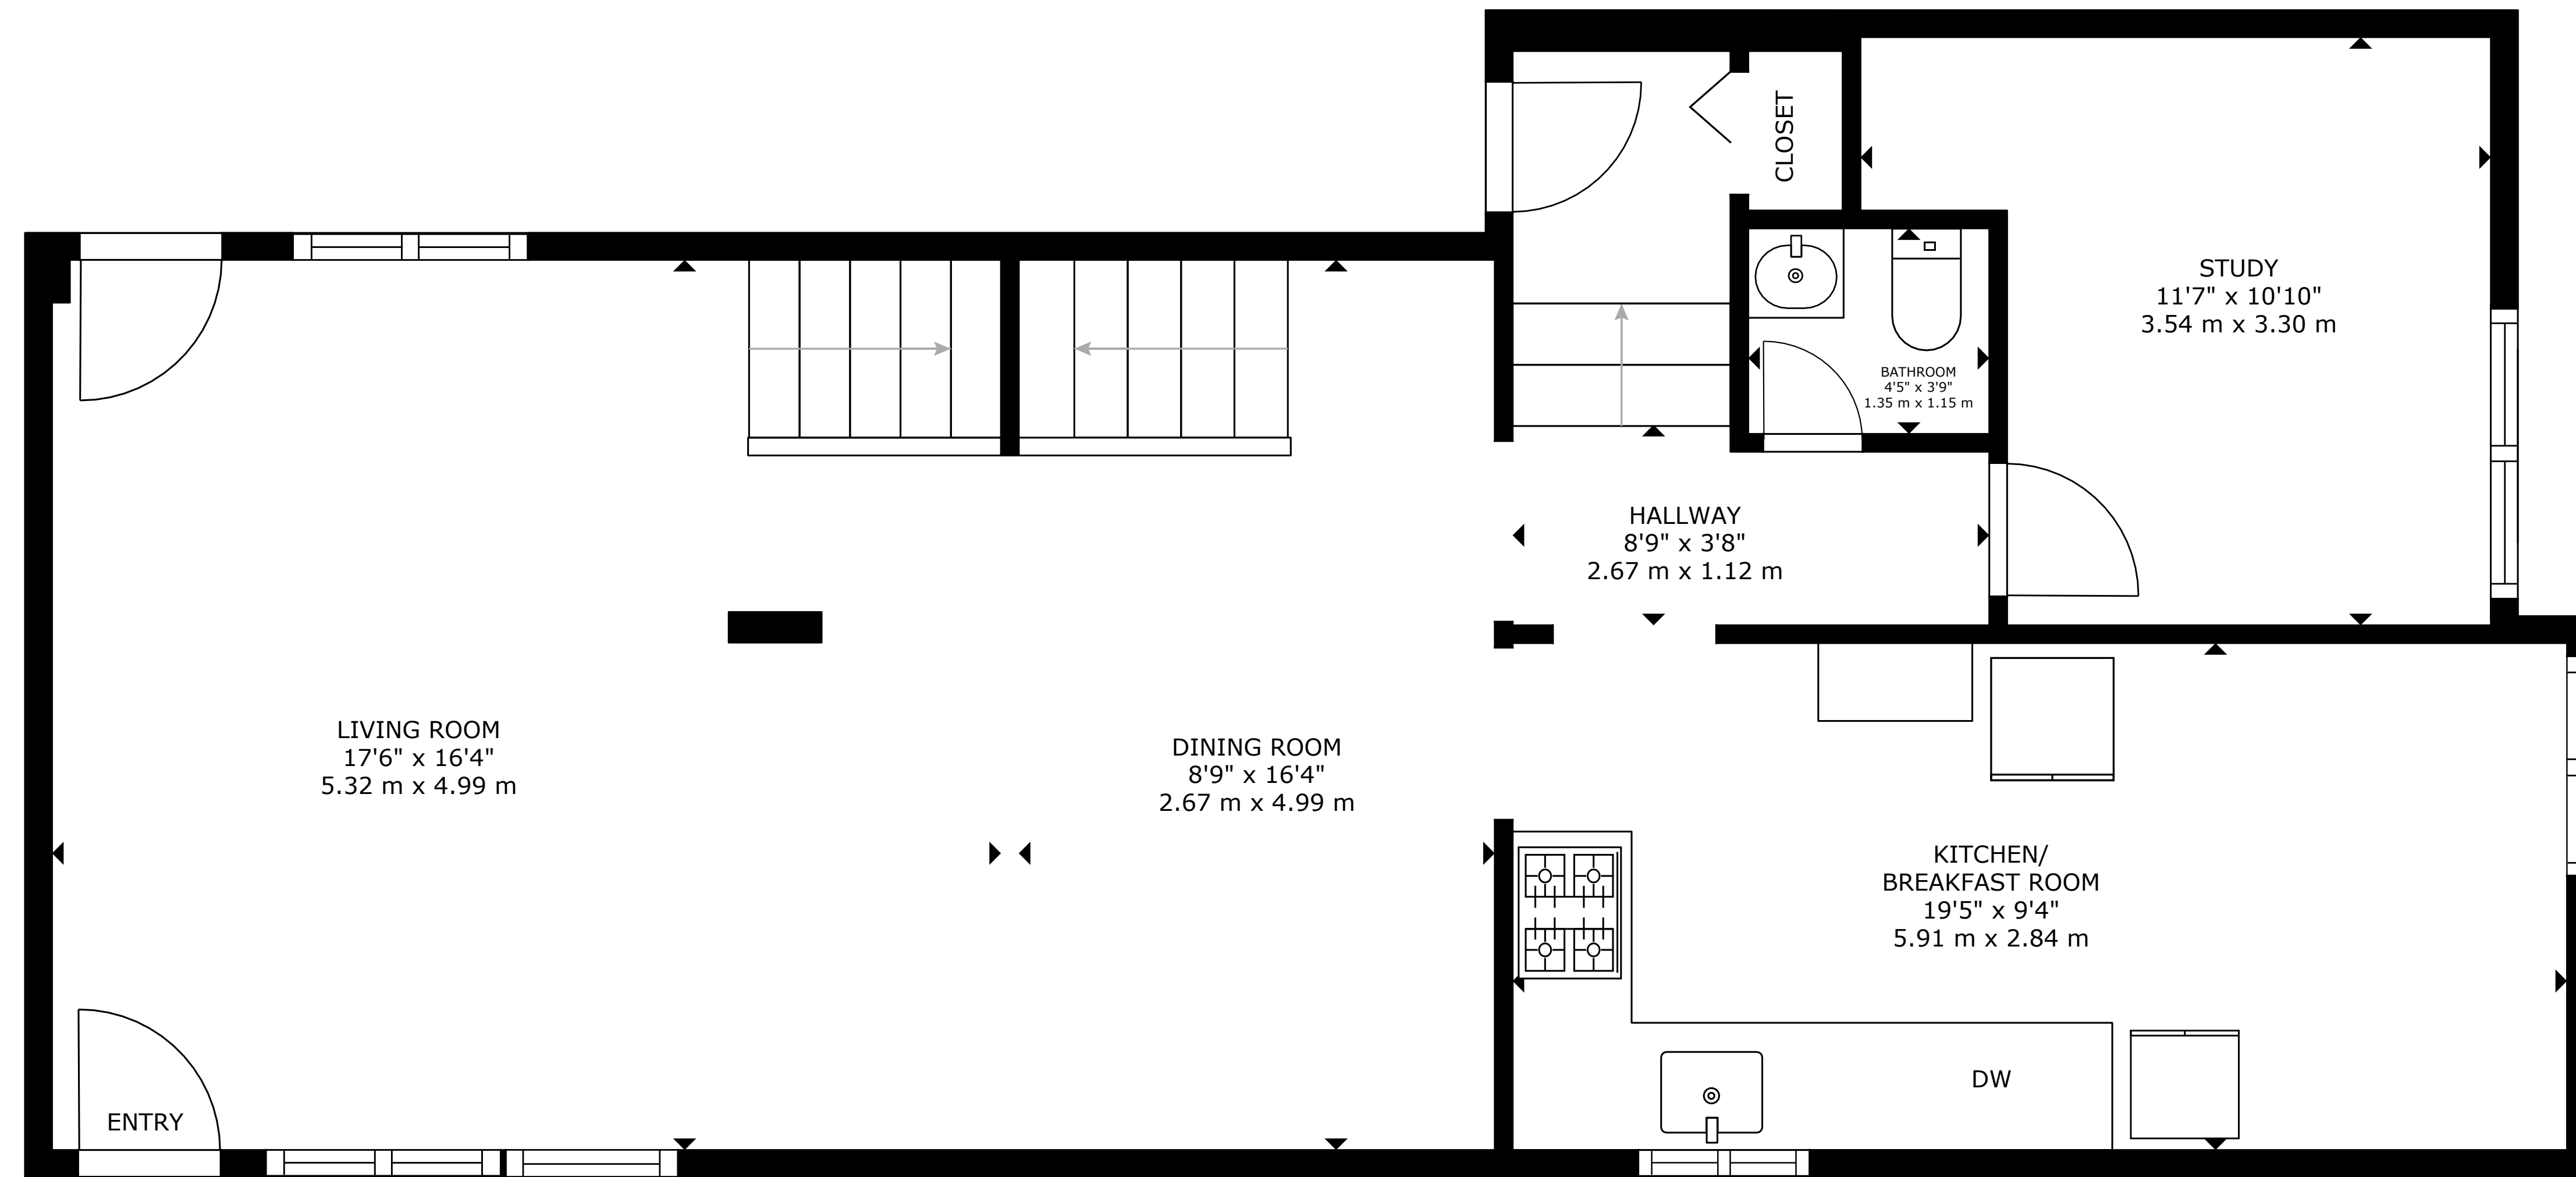

FLOOR 3

FLOOR 1

FLOOR 2

GROSS INTERNAL AREA  
 FLOOR 1: 549 sq. ft, 51, m<sup>2</sup>, FLOOR 2: 820 sq. ft, 76 m<sup>2</sup>  
 FLOOR 3: 748 sq. ft, 69 m<sup>2</sup>, TOTAL: 2,117 sq. ft, 196 m<sup>2</sup>  
 SIZES AND DIMENSIONS ARE APPROXIMATE, ACTUAL MAY VARY.