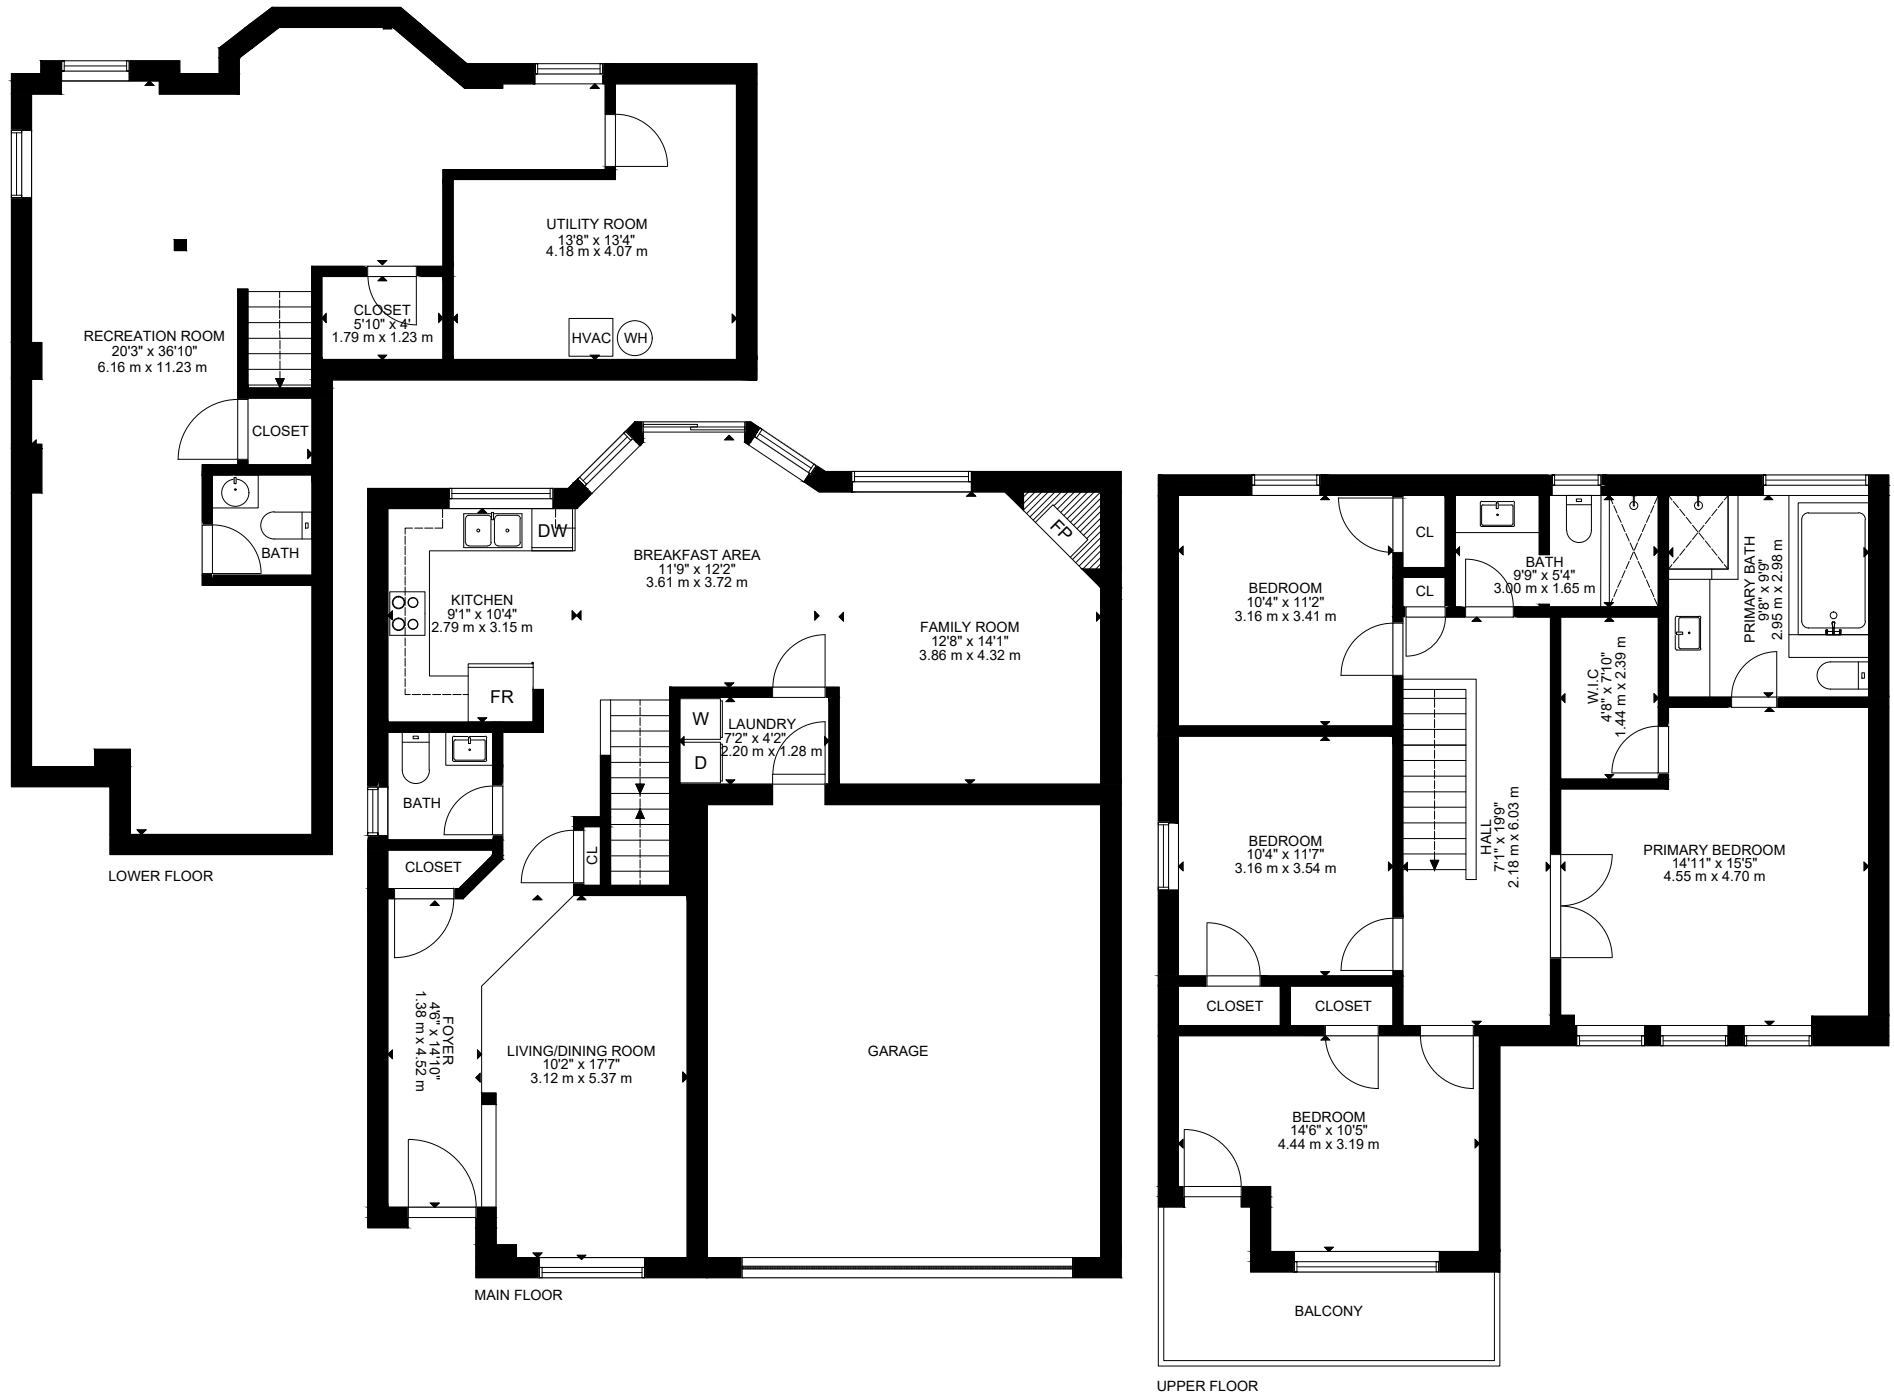

# 4 Taverner Crescent, Ajax, ON, Canada

GROSS INTERNAL AREA  
 LOWER LEVEL: 85 m<sup>2</sup>, 916 SQ FT, MAIN LEVEL: 89 m<sup>2</sup>, 957 SQ FT, UPPER LEVEL: 106 m<sup>2</sup>, 1140 SQ FT  
 TOTAL: 280 m<sup>2</sup>, 3013 SQ FT

SIZE AND DIMENSIONS ARE APPROXIMATE, ACTUAL MAY VARY