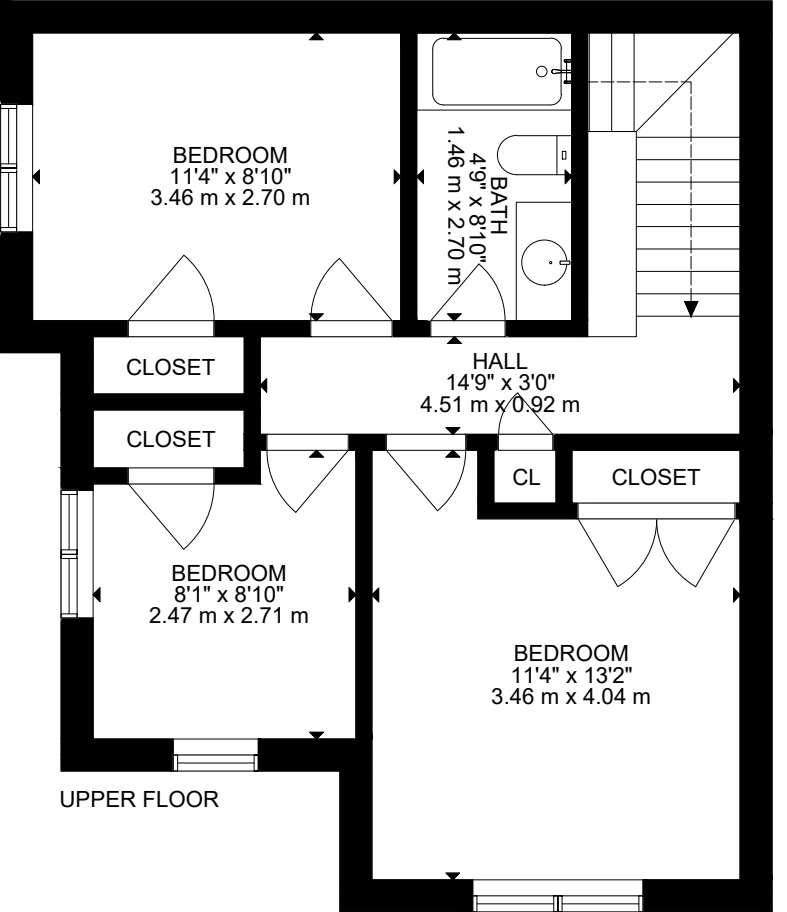

#87 - 1401 Plains Rd E., Burlington

GROSS INTERNAL AREA
 LOWER FLOOR: 280 SQ FT, 26 m², MAIN FLOOR: 581 SQ FT, 54 m², UPPER FLOOR: 549 SQ FT, 51 m²
 TOTAL: 1410 SQ FT, 131 m²
 SIZE AND DIMENSIONS ARE APPROXIMATE, ACTUAL MAY VARY