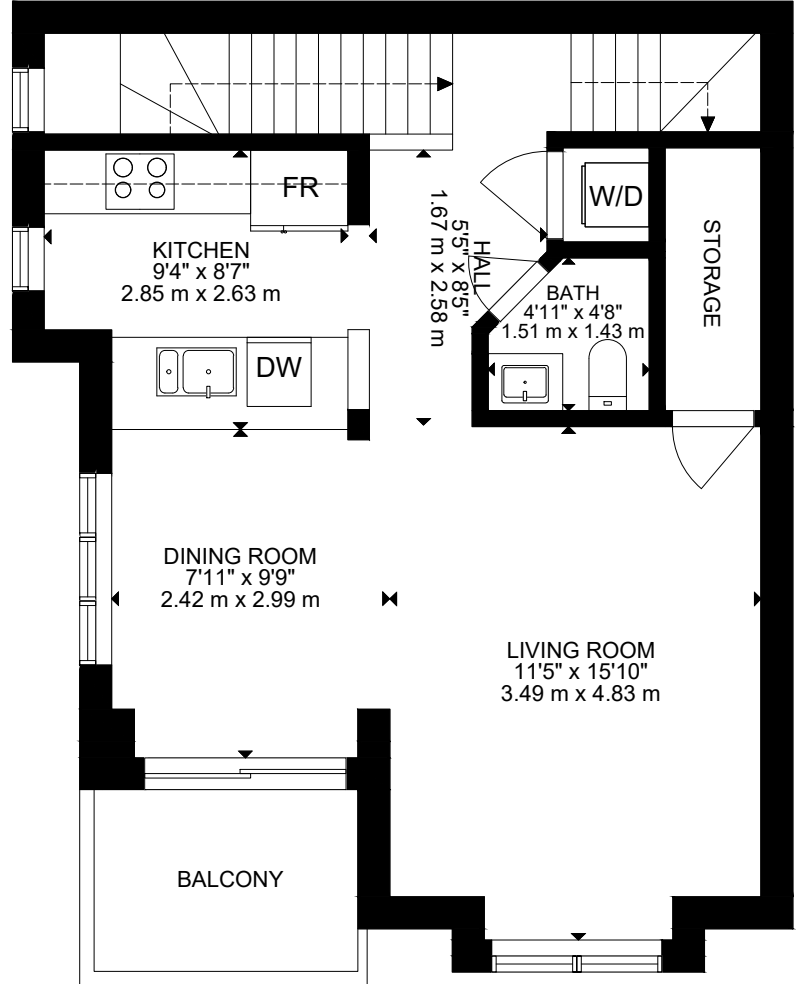

#87 - 1401 Plains Rd E., Burlington

GROSS INTERNAL AREA
 LOWER FLOOR: 280 SQ FT, 26 m², MAIN FLOOR: 581 SQ FT, 54 m², UPPER FLOOR: 549 SQ FT, 51 m²
 TOTAL: 1410 SQ FT, 131 m²
 SIZE AND DIMENSIONS ARE APPROXIMATE, ACTUAL MAY VARY