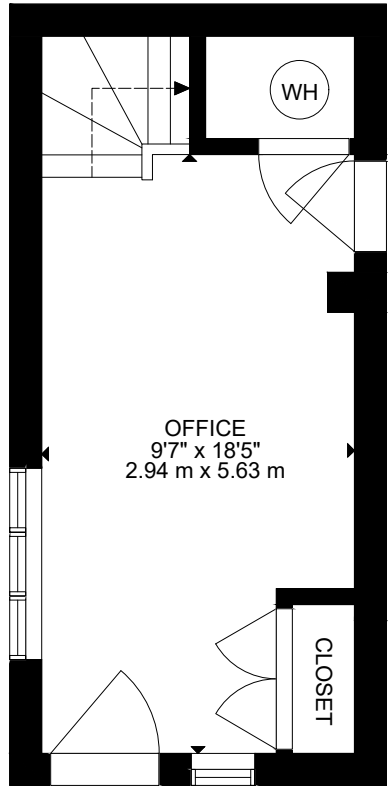

#87 - 1401 Plains Rd E., Burlington

GROSS INTERNAL AREA
 LOWER FLOOR: 280 SQ FT, 26 m², MAIN FLOOR: 581 SQ FT, 54 m², UPPER FLOOR: 549 SQ FT, 51 m²
 TOTAL: 1410 SQ FT, 131 m²
 SIZE AND DIMENSIONS ARE APPROXIMATE, ACTUAL MAY VARY