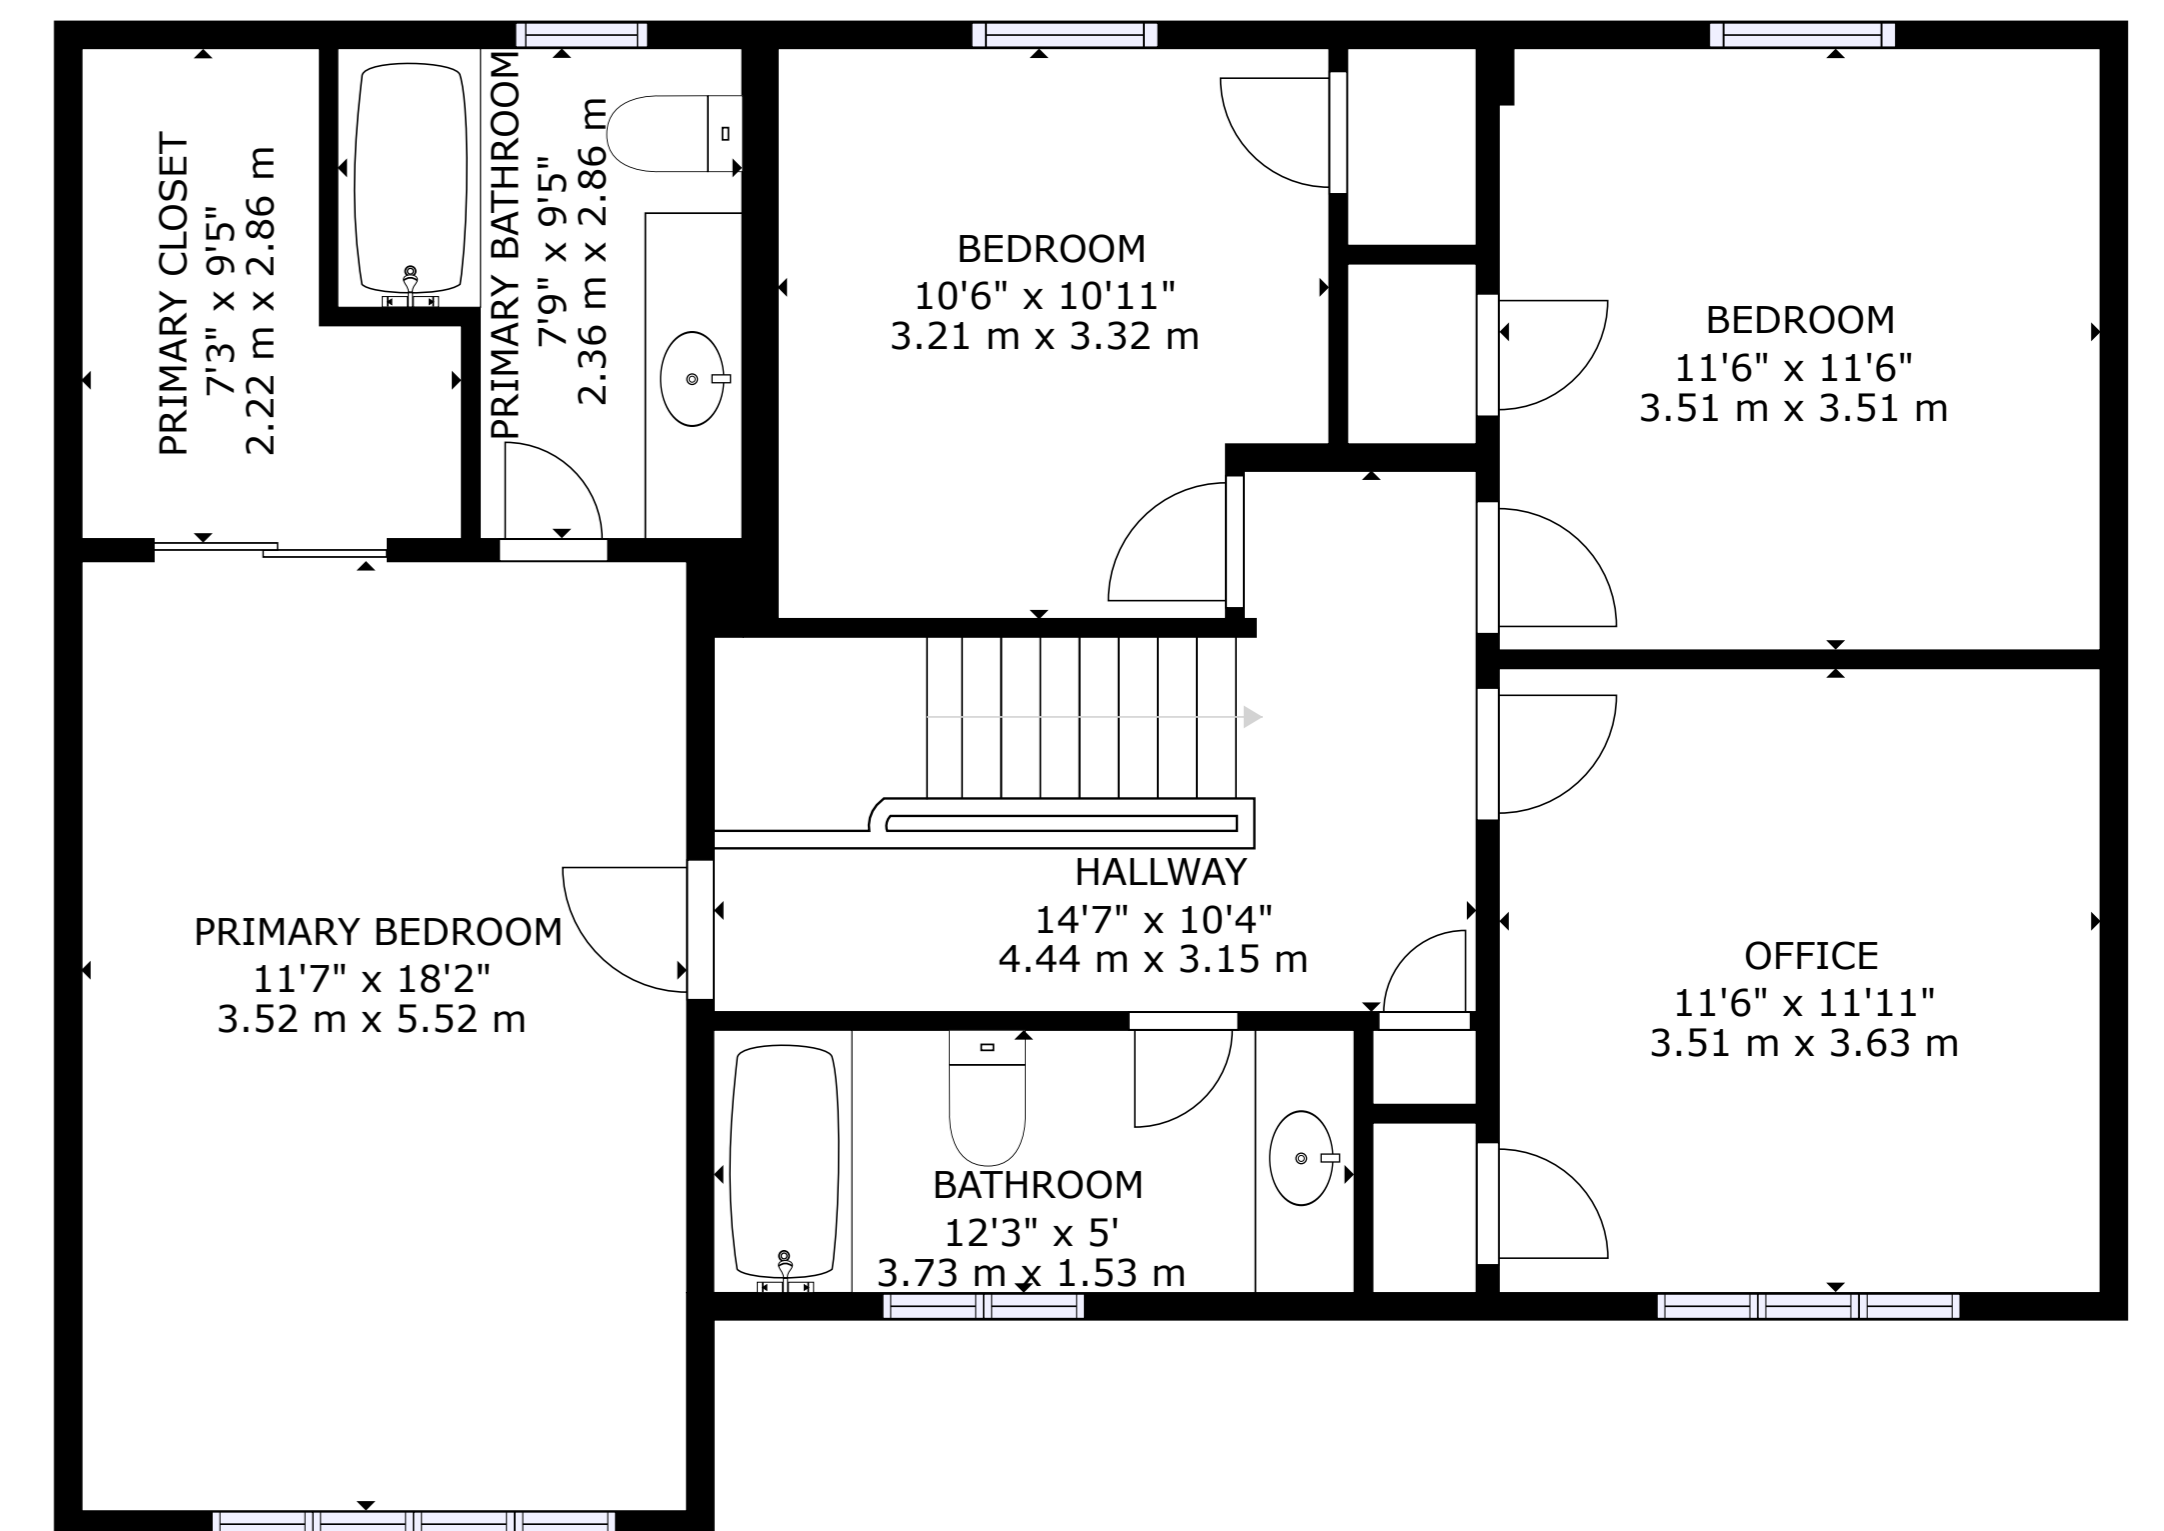

FLOOR 1

FLOOR 2

FLOOR 3

GROSS INTERNAL AREA  
 FLOOR 1: 1172 sq ft, 108.85 m<sup>2</sup>, FLOOR 2: 1079 sq ft, 100.28 m<sup>2</sup>  
 FLOOR 3: 963 sq ft, 89.45 m<sup>2</sup>  
 TOTAL: 3214 sq ft, 298.58 m<sup>2</sup>  
 SIZES AND DIMENSIONS ARE APPROXIMATE, ACTUAL MAY VARY.