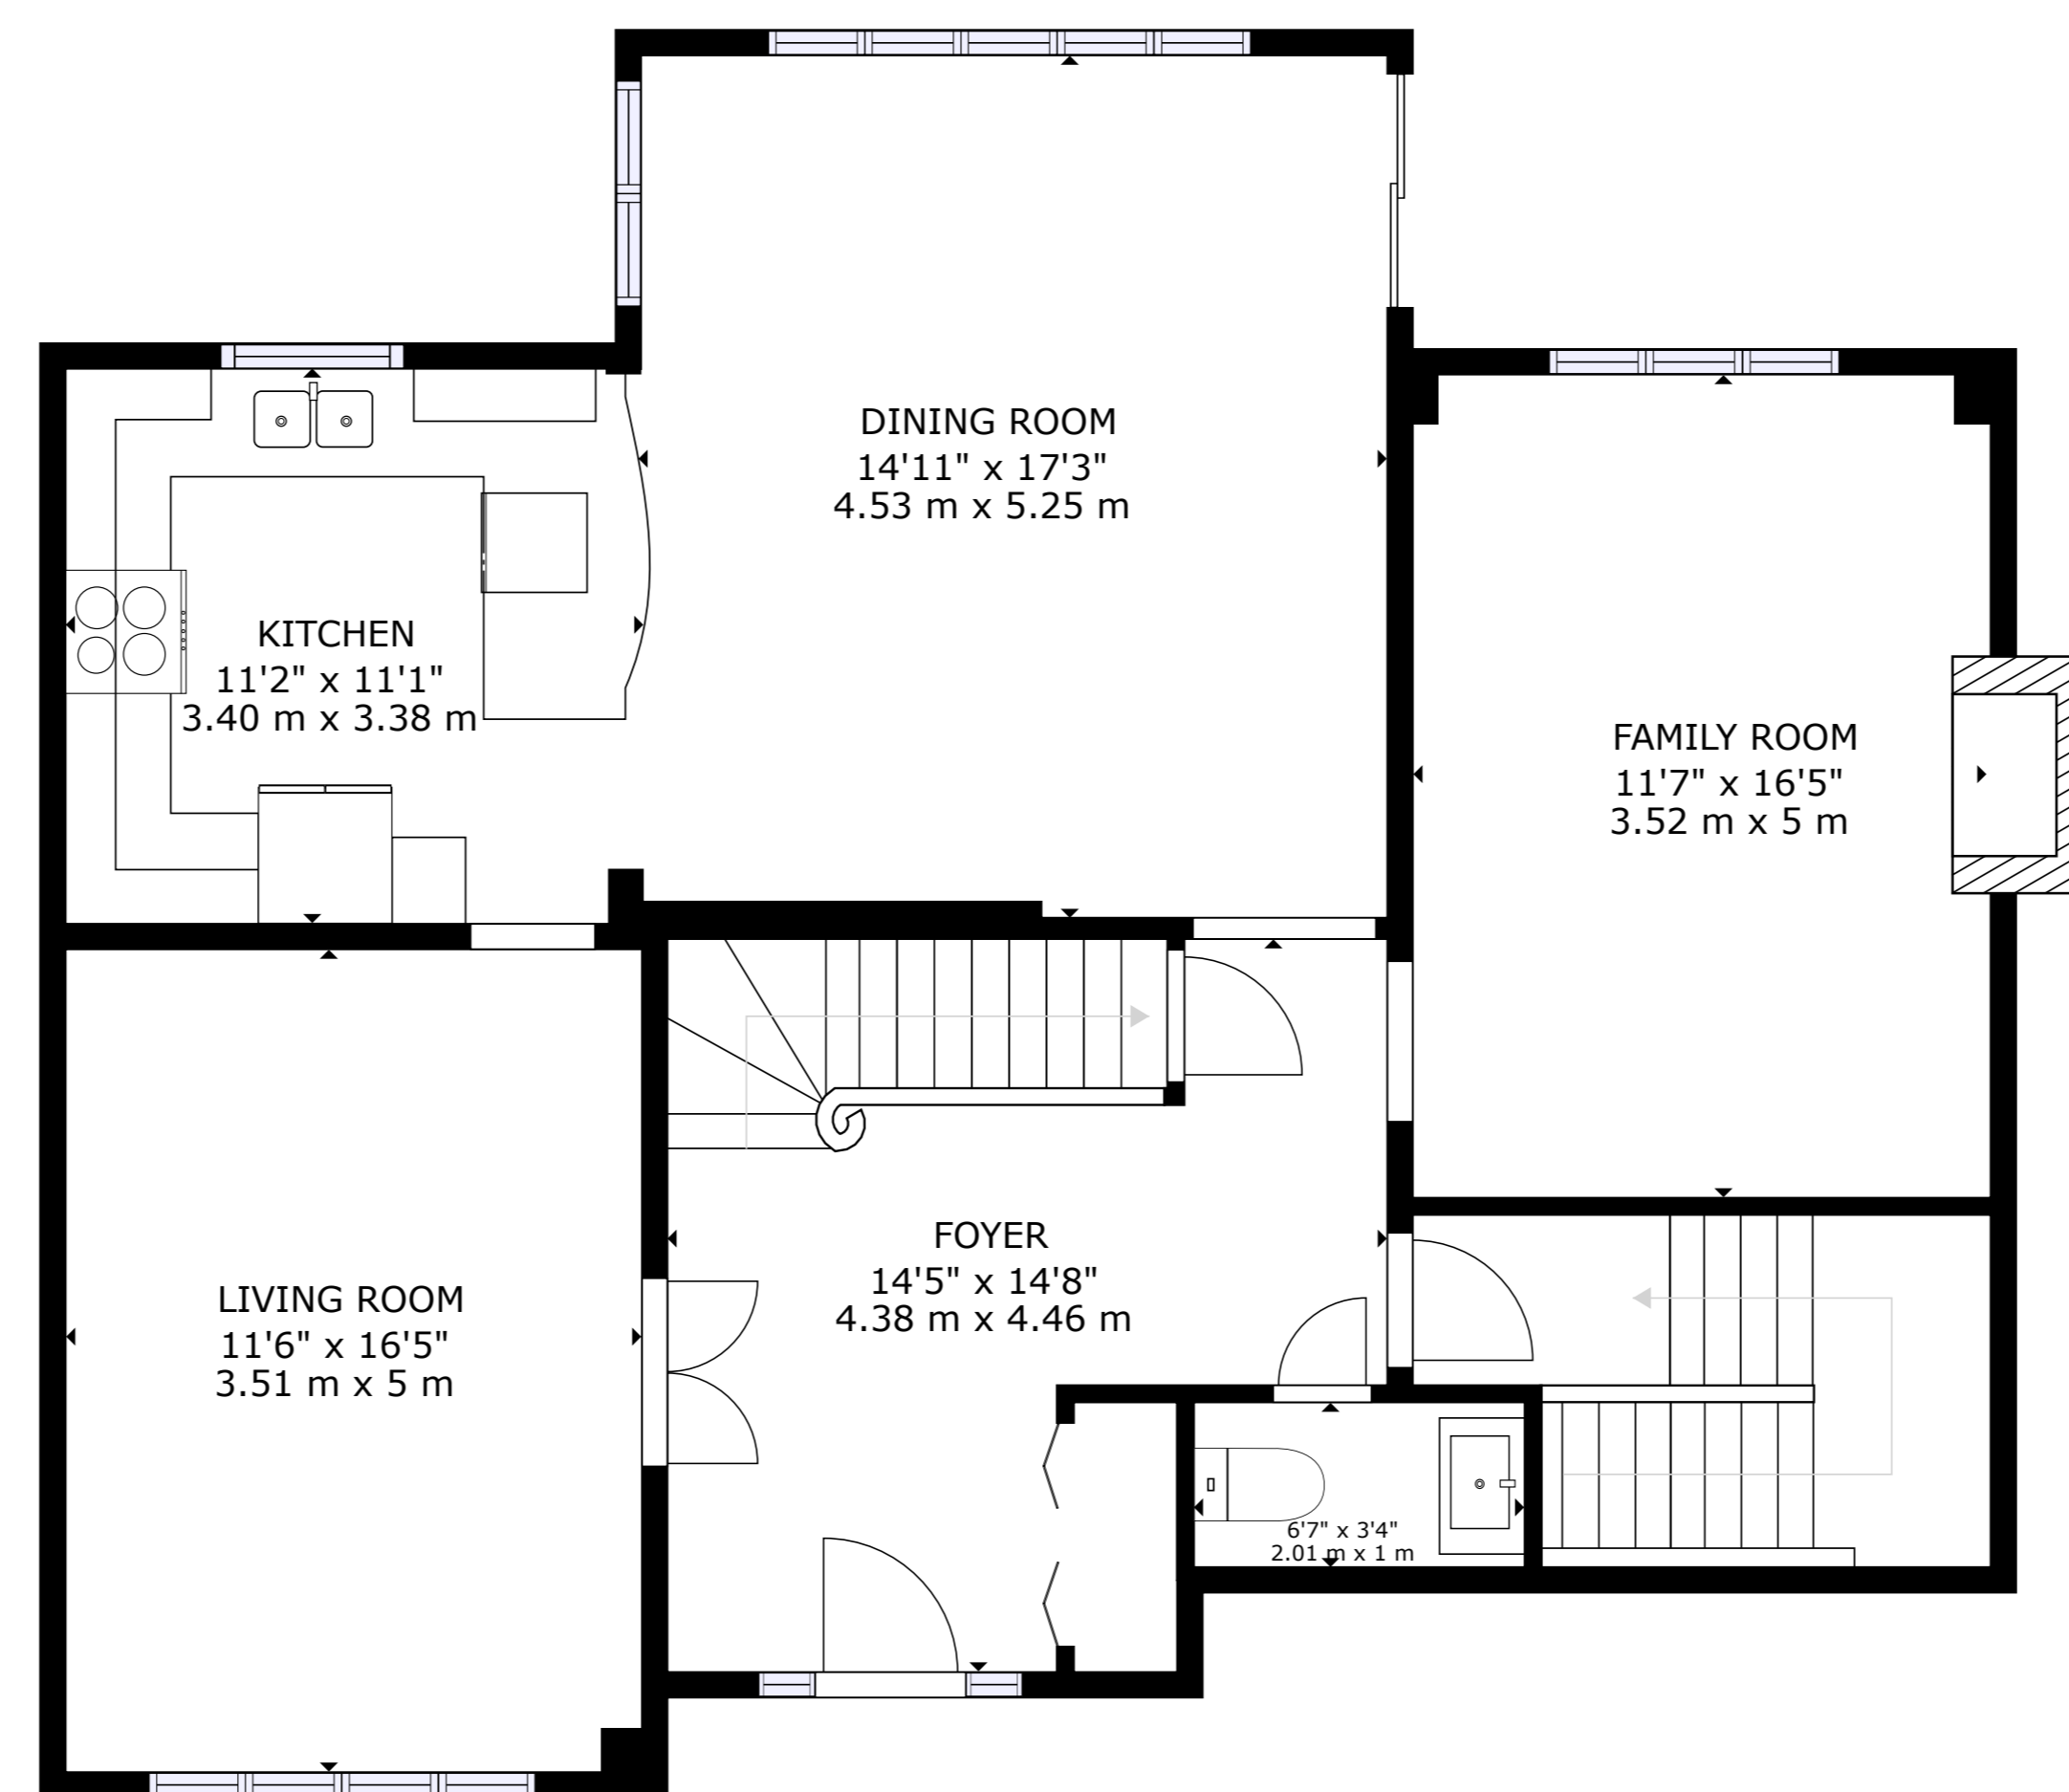

FLOOR 1

FLOOR 2

FLOOR 3

GROSS INTERNAL AREA  
 FLOOR 1: 1172 sq ft, 108.85 m<sup>2</sup>, FLOOR 2: 1079 sq ft, 100.28 m<sup>2</sup>  
 FLOOR 3: 963 sq ft, 89.45 m<sup>2</sup>  
 TOTAL: 3214 sq ft, 298.58 m<sup>2</sup>  
 SIZES AND DIMENSIONS ARE APPROXIMATE, ACTUAL MAY VARY.