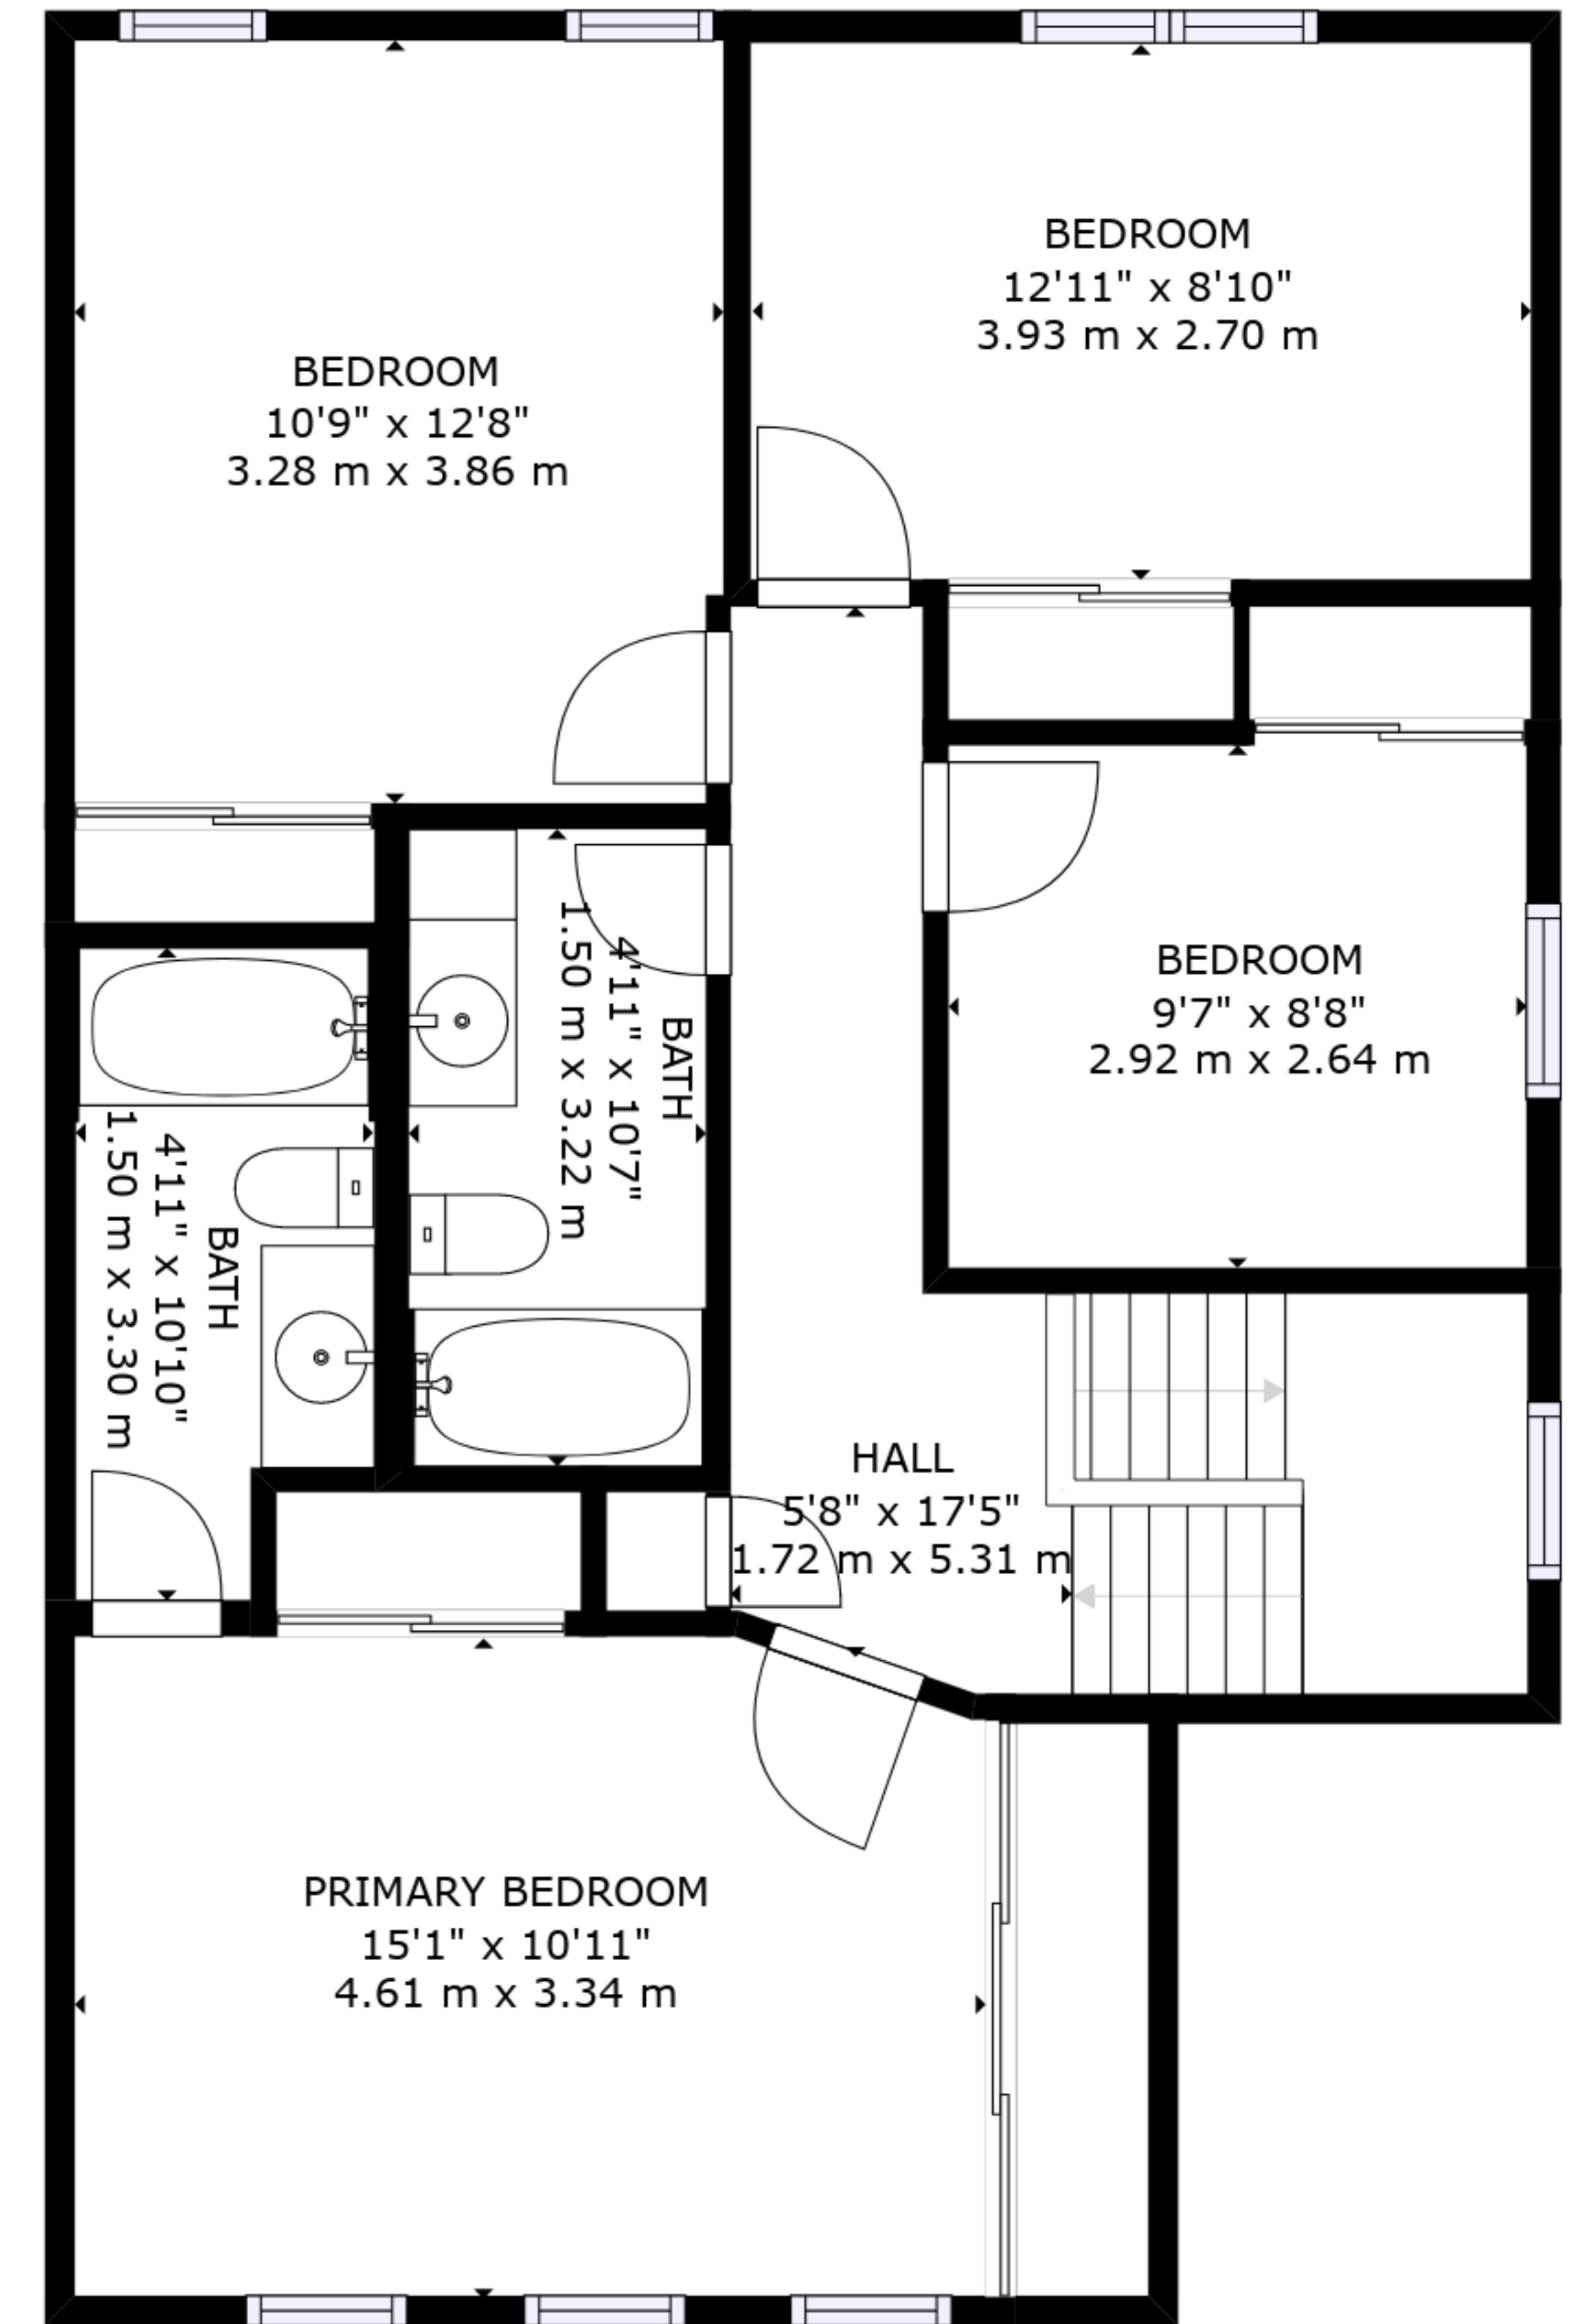

FLOOR 1

FLOOR 2

FLOOR 3

GROSS INTERNAL AREA
 FLOOR 1: 786 sq. ft, 73 m², FLOOR 2: 827 sq. ft, 77 m²
 FLOOR 3: 838 sq. ft, 78 m²
 TOTAL: 2452 sq. ft, 228 m²
 SIZES AND DIMENSIONS ARE APPROXIMATE, ACTUAL MAY VARY.