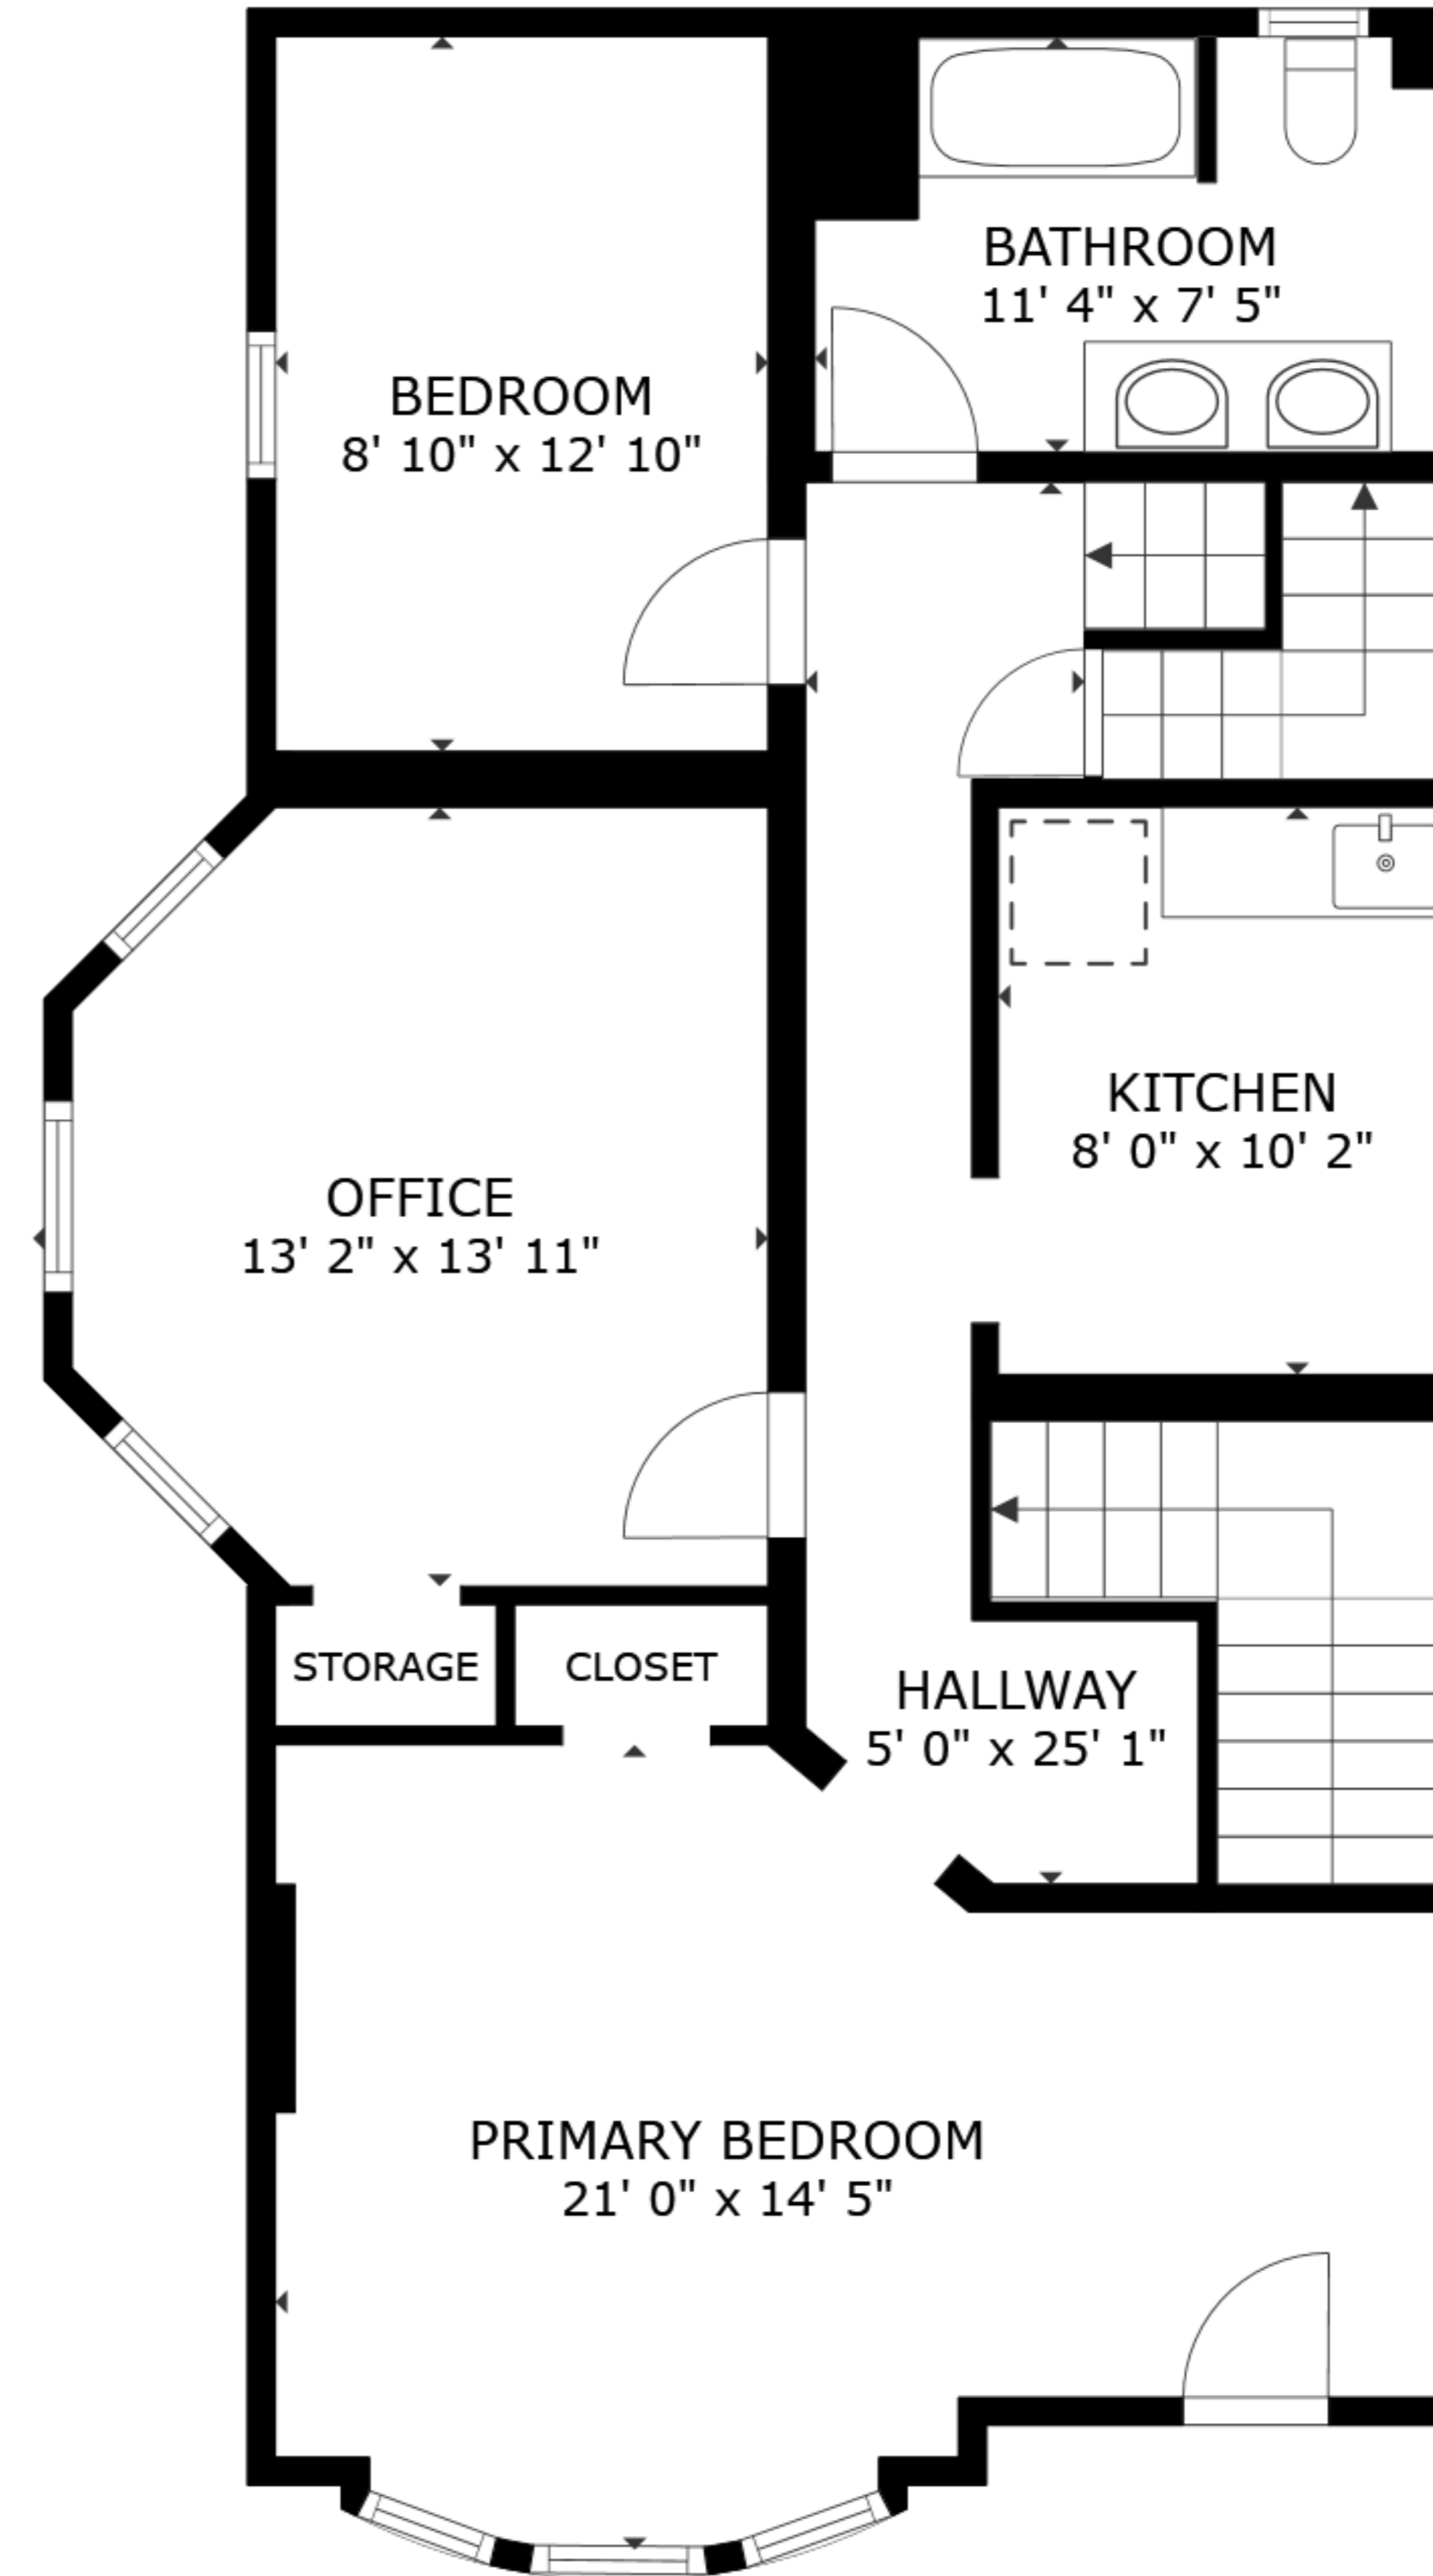

FLOOR 1

FLOOR 2

GROSS INTERNAL AREA
 FLOOR 1 1,083 sq.ft. FLOOR 2 948 sq.ft.
 TOTAL : 2,031 sq.ft.

SIZES AND DIMENSIONS ARE APPROXIMATE, ACTUAL MAY VARY.