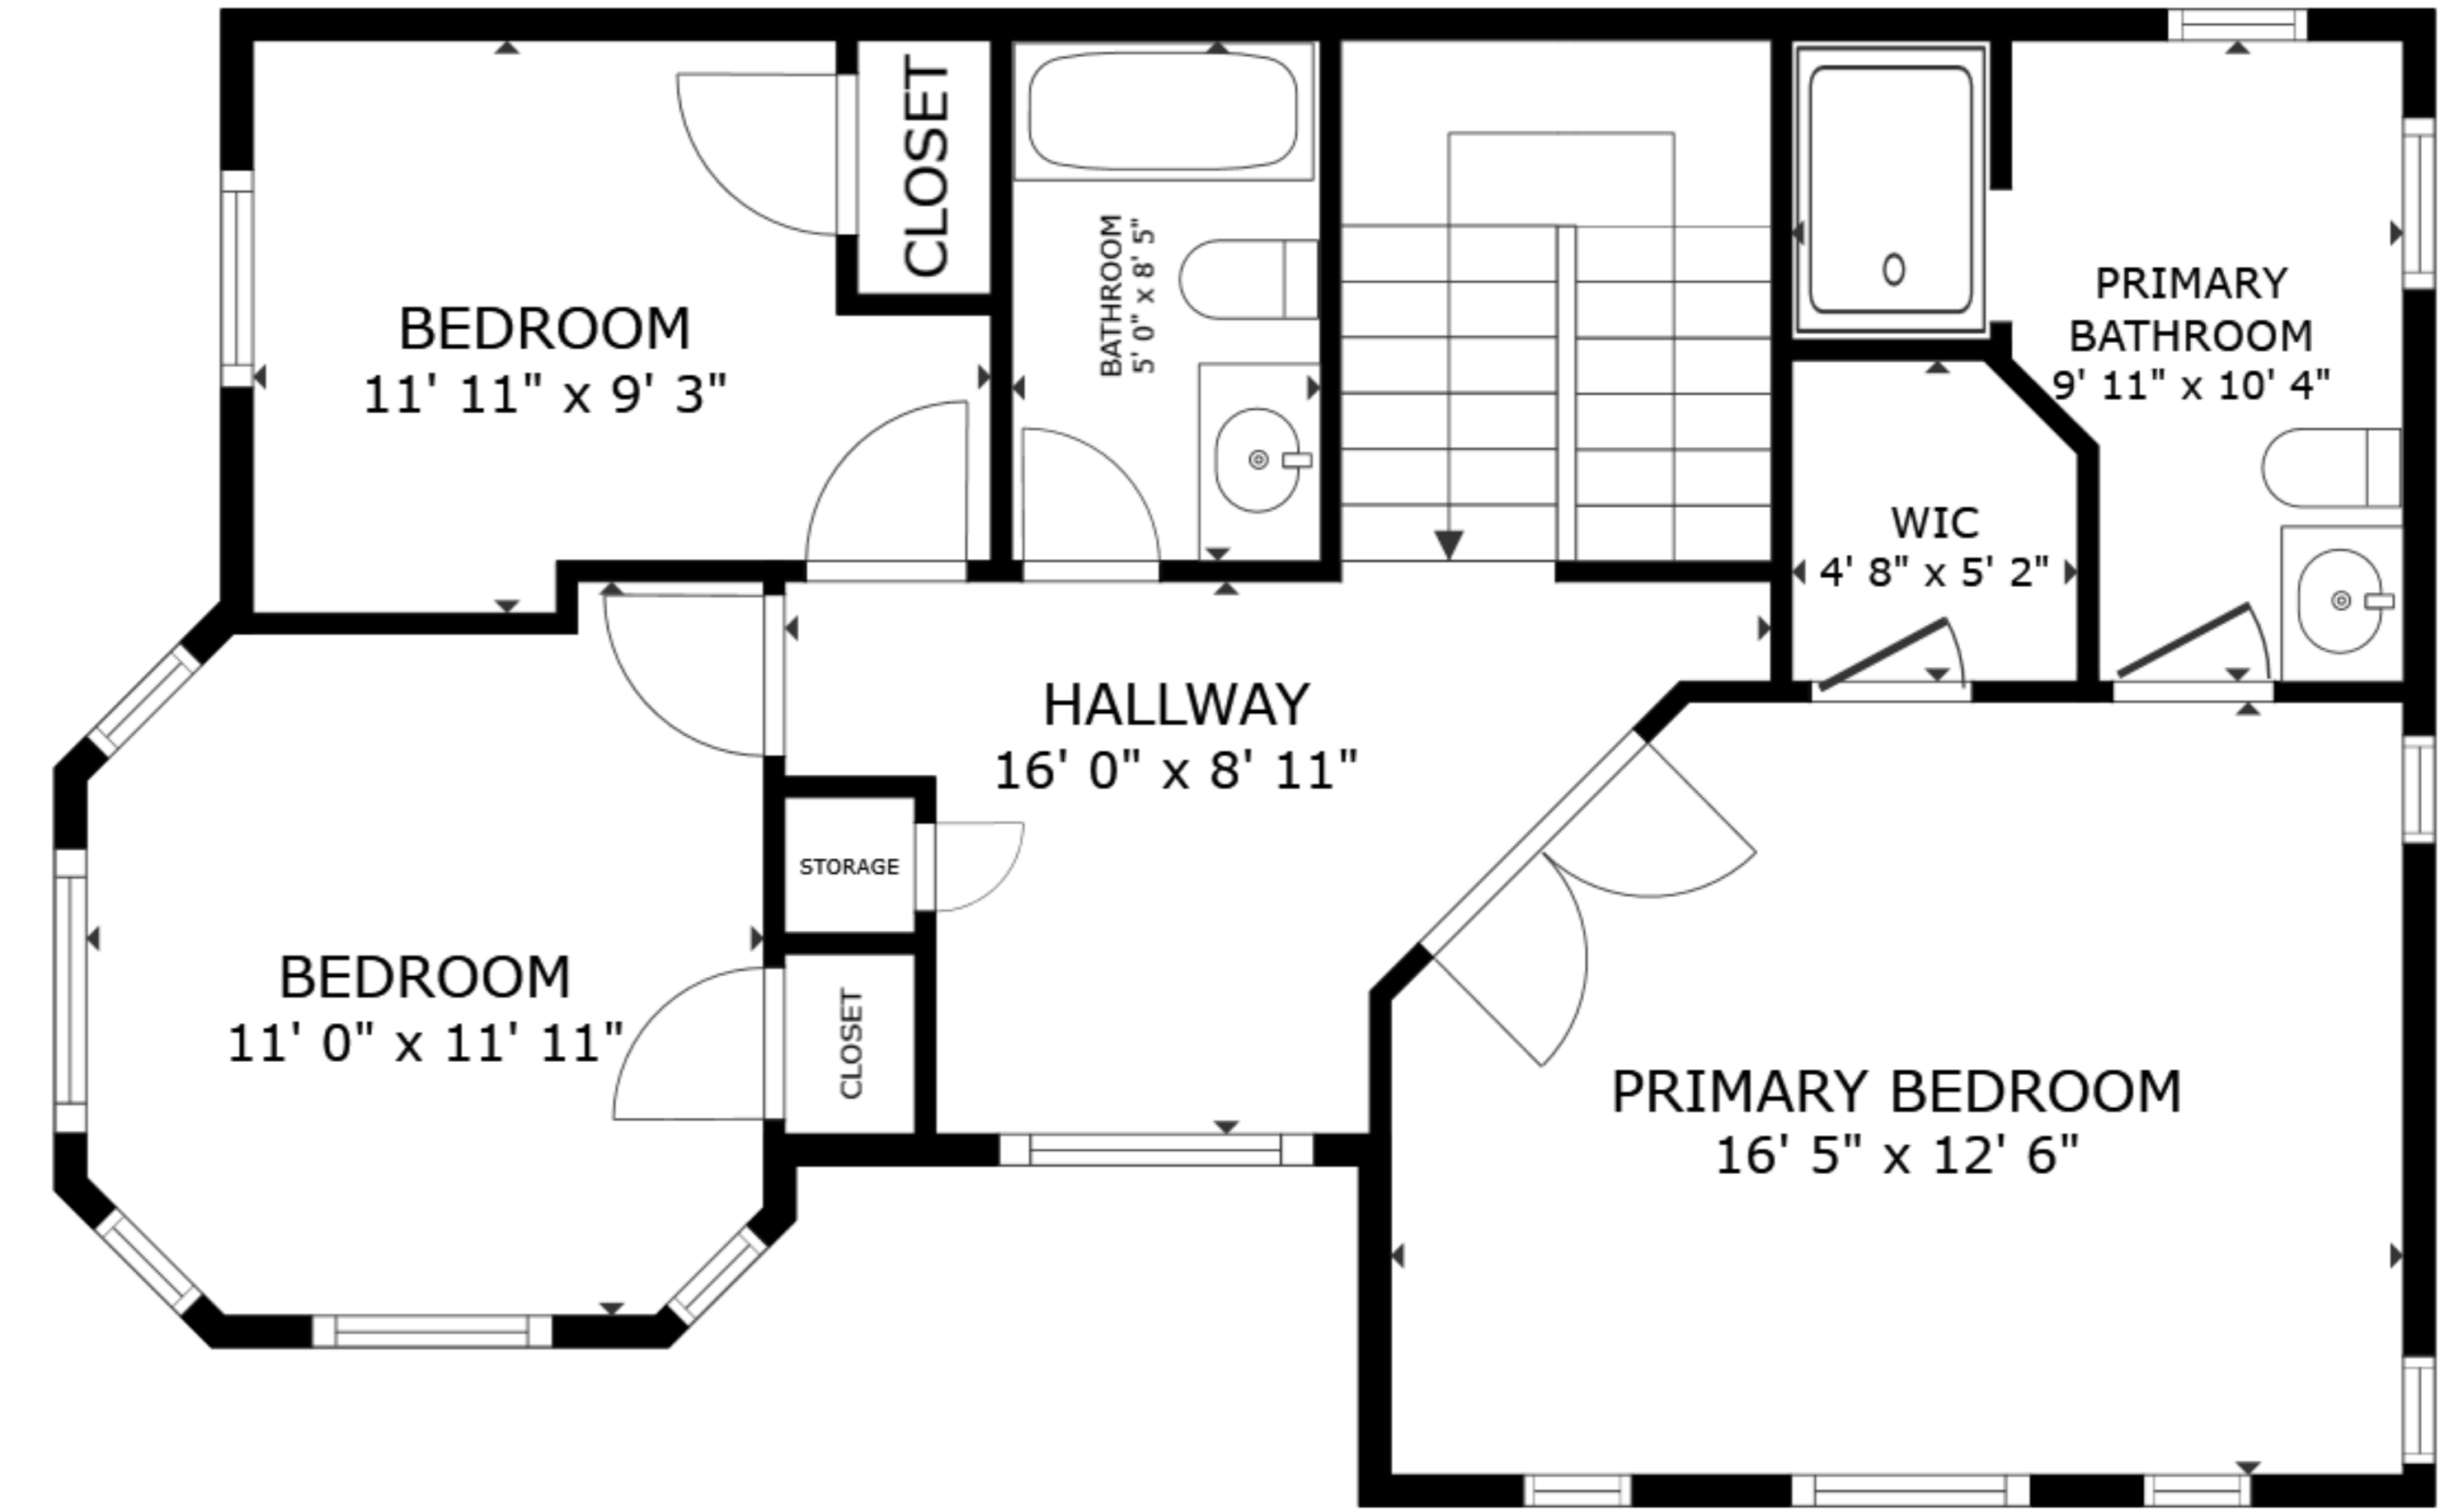

FLOOR 1

FLOOR 3

FLOOR 2

GROSS INTERNAL AREA  
 FLOOR 1 713 sq.ft. FLOOR 2 761 sq.ft. FLOOR 3 753 sq.ft.  
 TOTAL : 2,228 sq.ft.

SIZES AND DIMENSIONS ARE APPROXIMATE, ACTUAL MAY VARY.