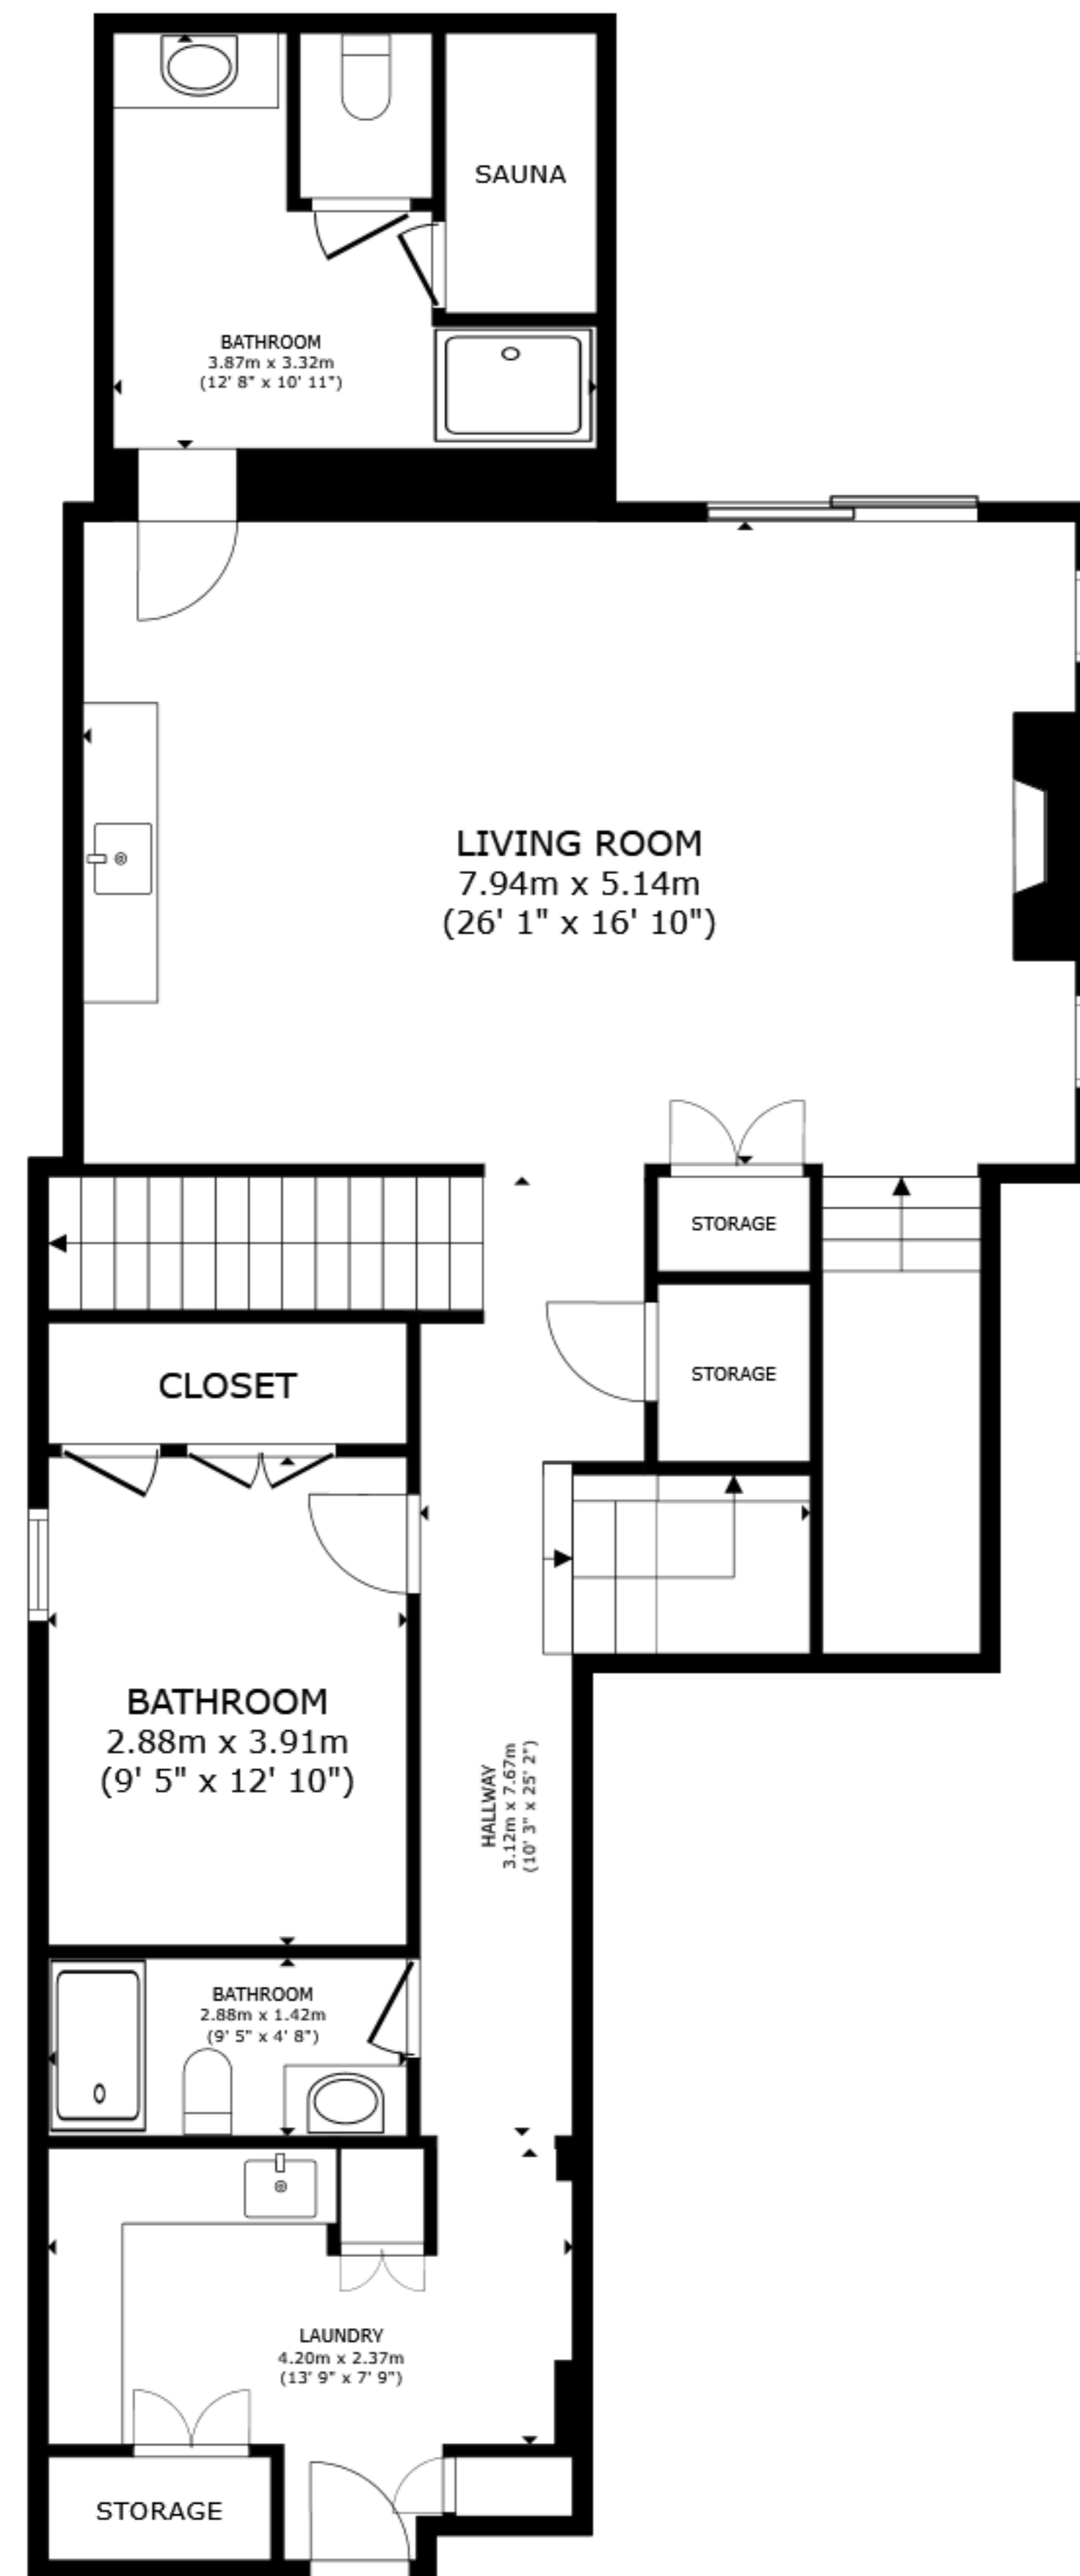

FLOOR 1

FLOOR 2

FLOOR 3

FLOOR 4

GROSS INTERNAL AREA  
 FLOOR 1 56.9 m<sup>2</sup> (612 sq.ft.) FLOOR 2 115.1 m<sup>2</sup> (1,239 sq.ft.) FLOOR 3 137.8 m<sup>2</sup> (1,483 sq.ft.) FLOOR 4 164.5 m<sup>2</sup> (1,771 sq.ft.)  
 TOTAL : 474.3 m<sup>2</sup> (5,105 sq.ft.)

SIZES AND DIMENSIONS ARE APPROXIMATE, ACTUAL MAY VARY.