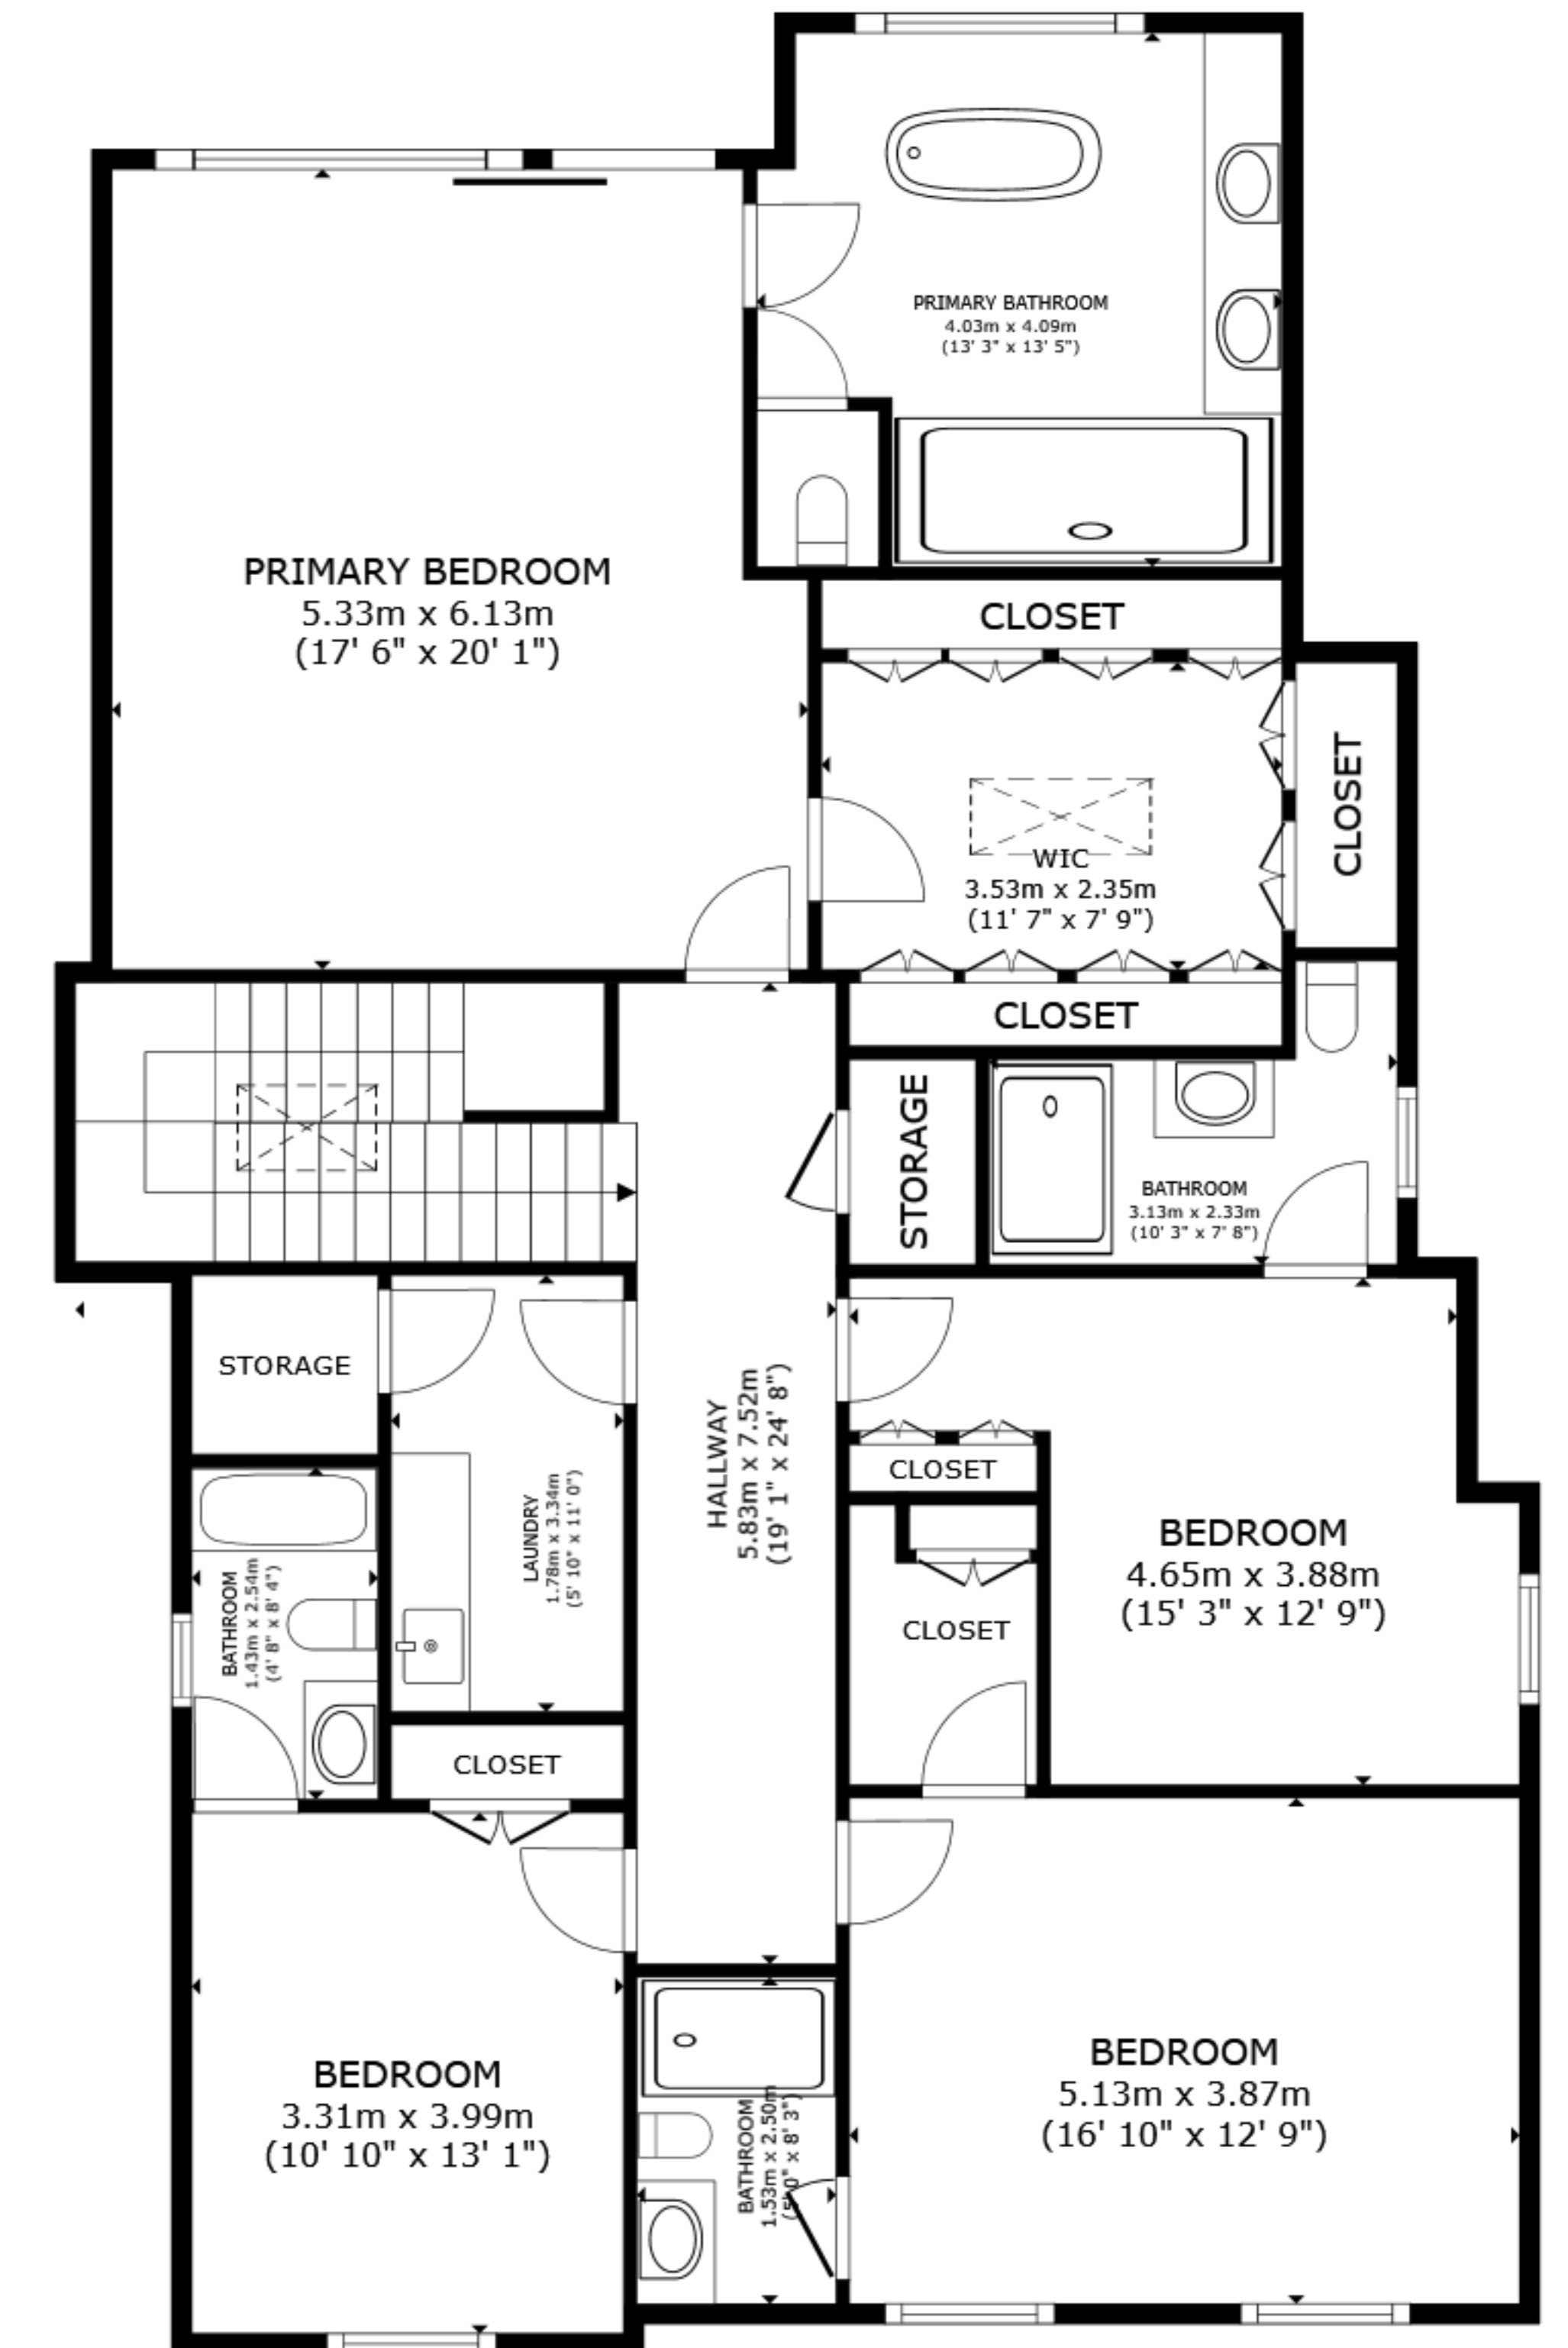

FLOOR 1

FLOOR 2

FLOOR 3

FLOOR 4

GROSS INTERNAL AREA  
 FLOOR 1 56.9 m<sup>2</sup> (612 sq.ft.) FLOOR 2 115.1 m<sup>2</sup> (1,239 sq.ft.) FLOOR 3 137.8 m<sup>2</sup> (1,483 sq.ft.) FLOOR 4 164.5 m<sup>2</sup> (1,771 sq.ft.)  
 TOTAL : 474.3 m<sup>2</sup> (5,105 sq.ft.)

SIZES AND DIMENSIONS ARE APPROXIMATE, ACTUAL MAY VARY.