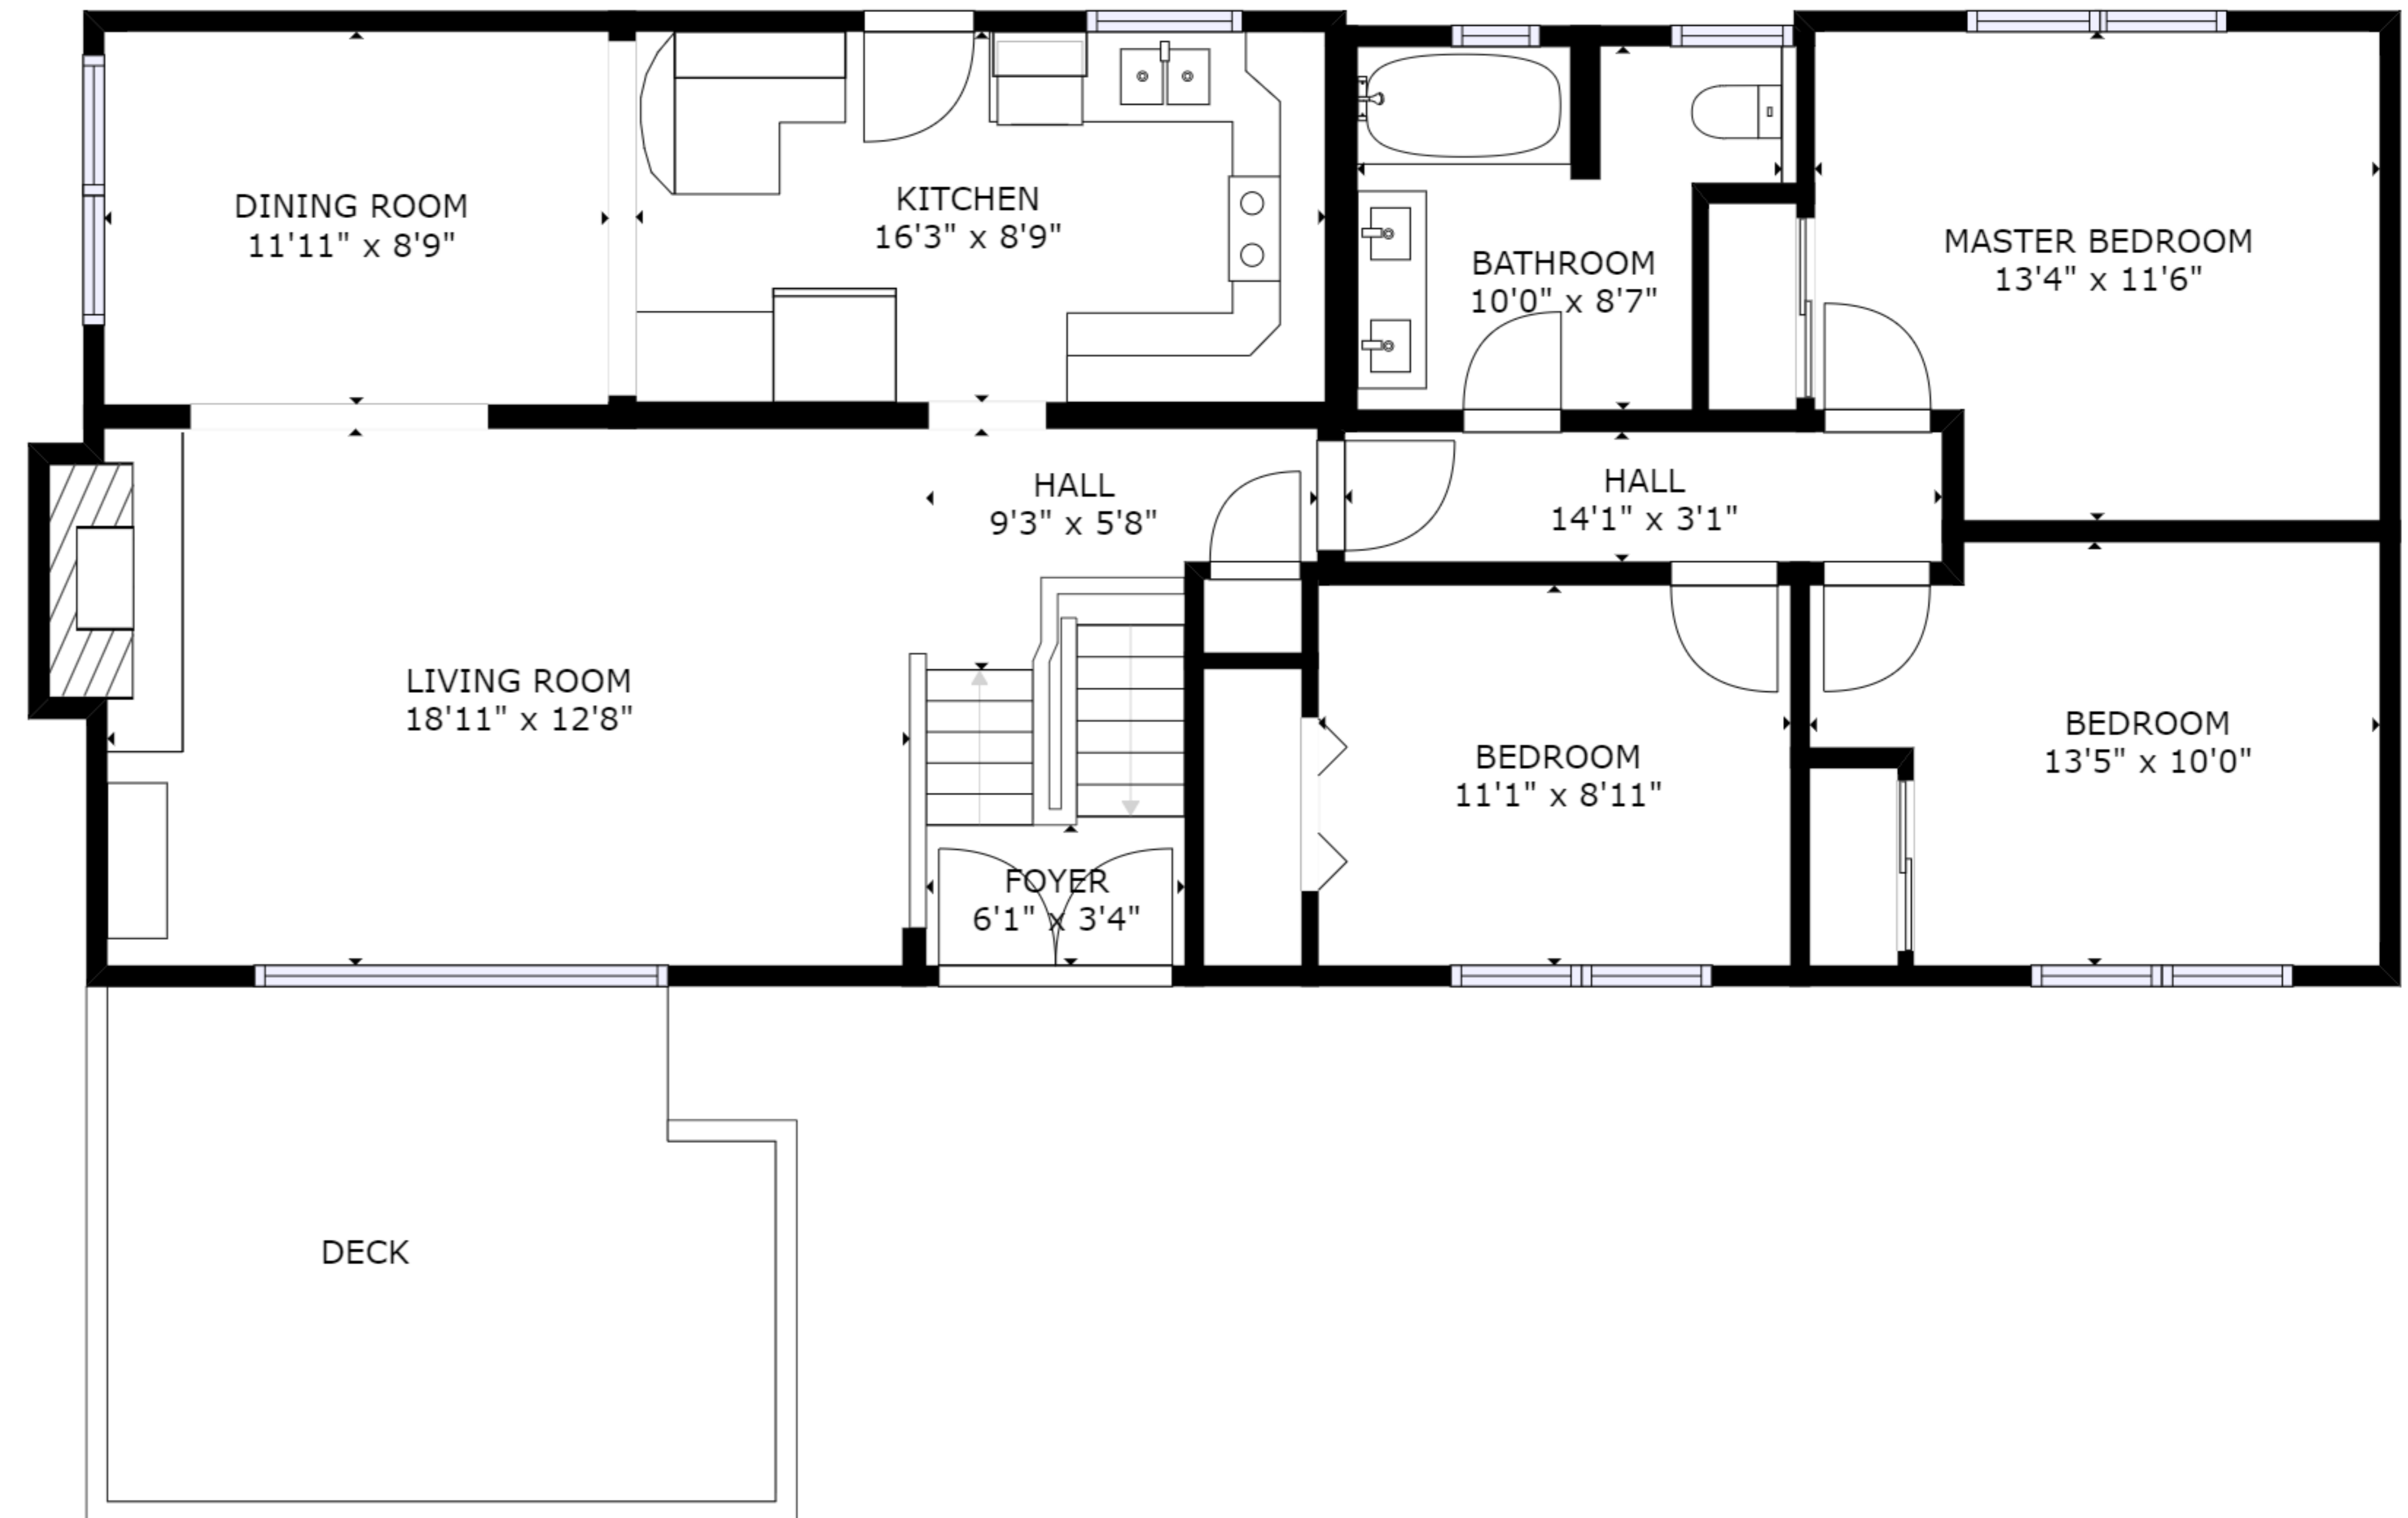

FLOOR 1

FLOOR 2

GROSS INTERNAL AREA
 FLOOR 1: 651 sq ft, FLOOR 2: 1181 sq ft
 TOTAL: 1832 sq ft
 SIZES AND DIMENSIONS ARE APPROXIMATE, ACTUAL MAY VARY.