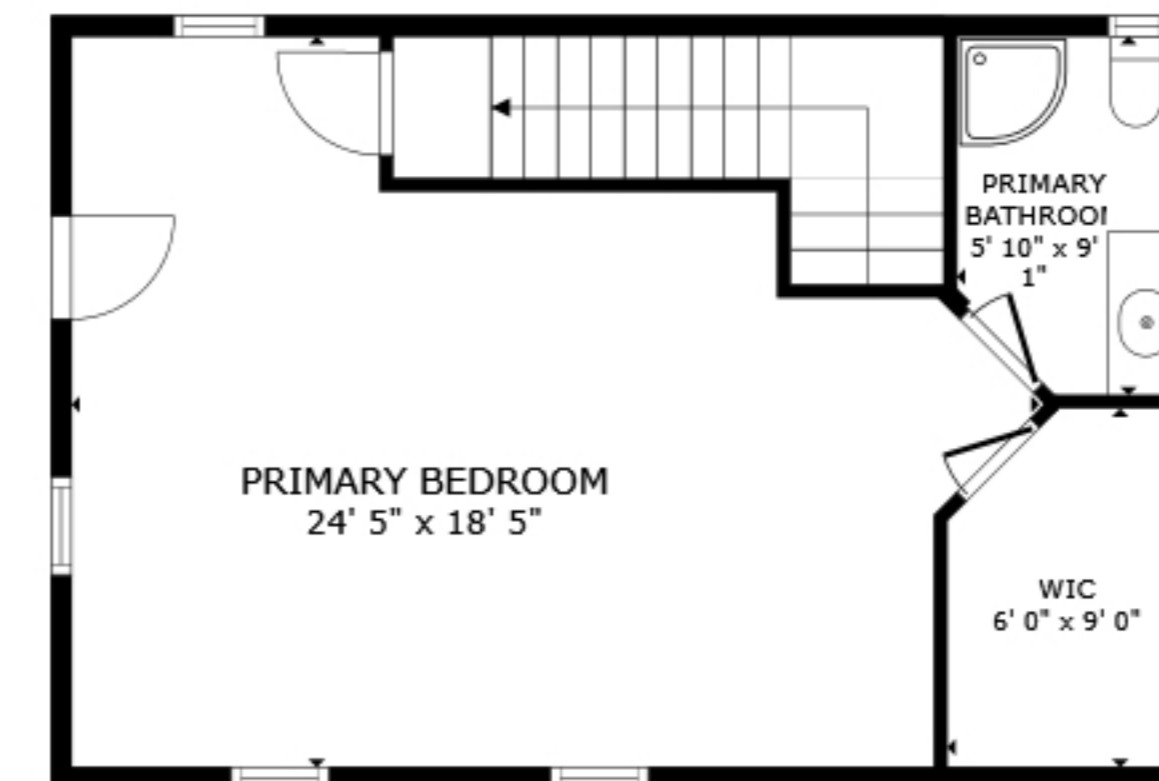

FLOOR 1

FLOOR 2

GROSS INTERNAL AREA
 FLOOR 1 2,795 sq.ft. FLOOR 2 1,170 sq.ft.
 TOTAL : 3,965 sq.ft.

SIZES AND DIMENSIONS ARE APPROXIMATE, ACTUAL MAY VARY.