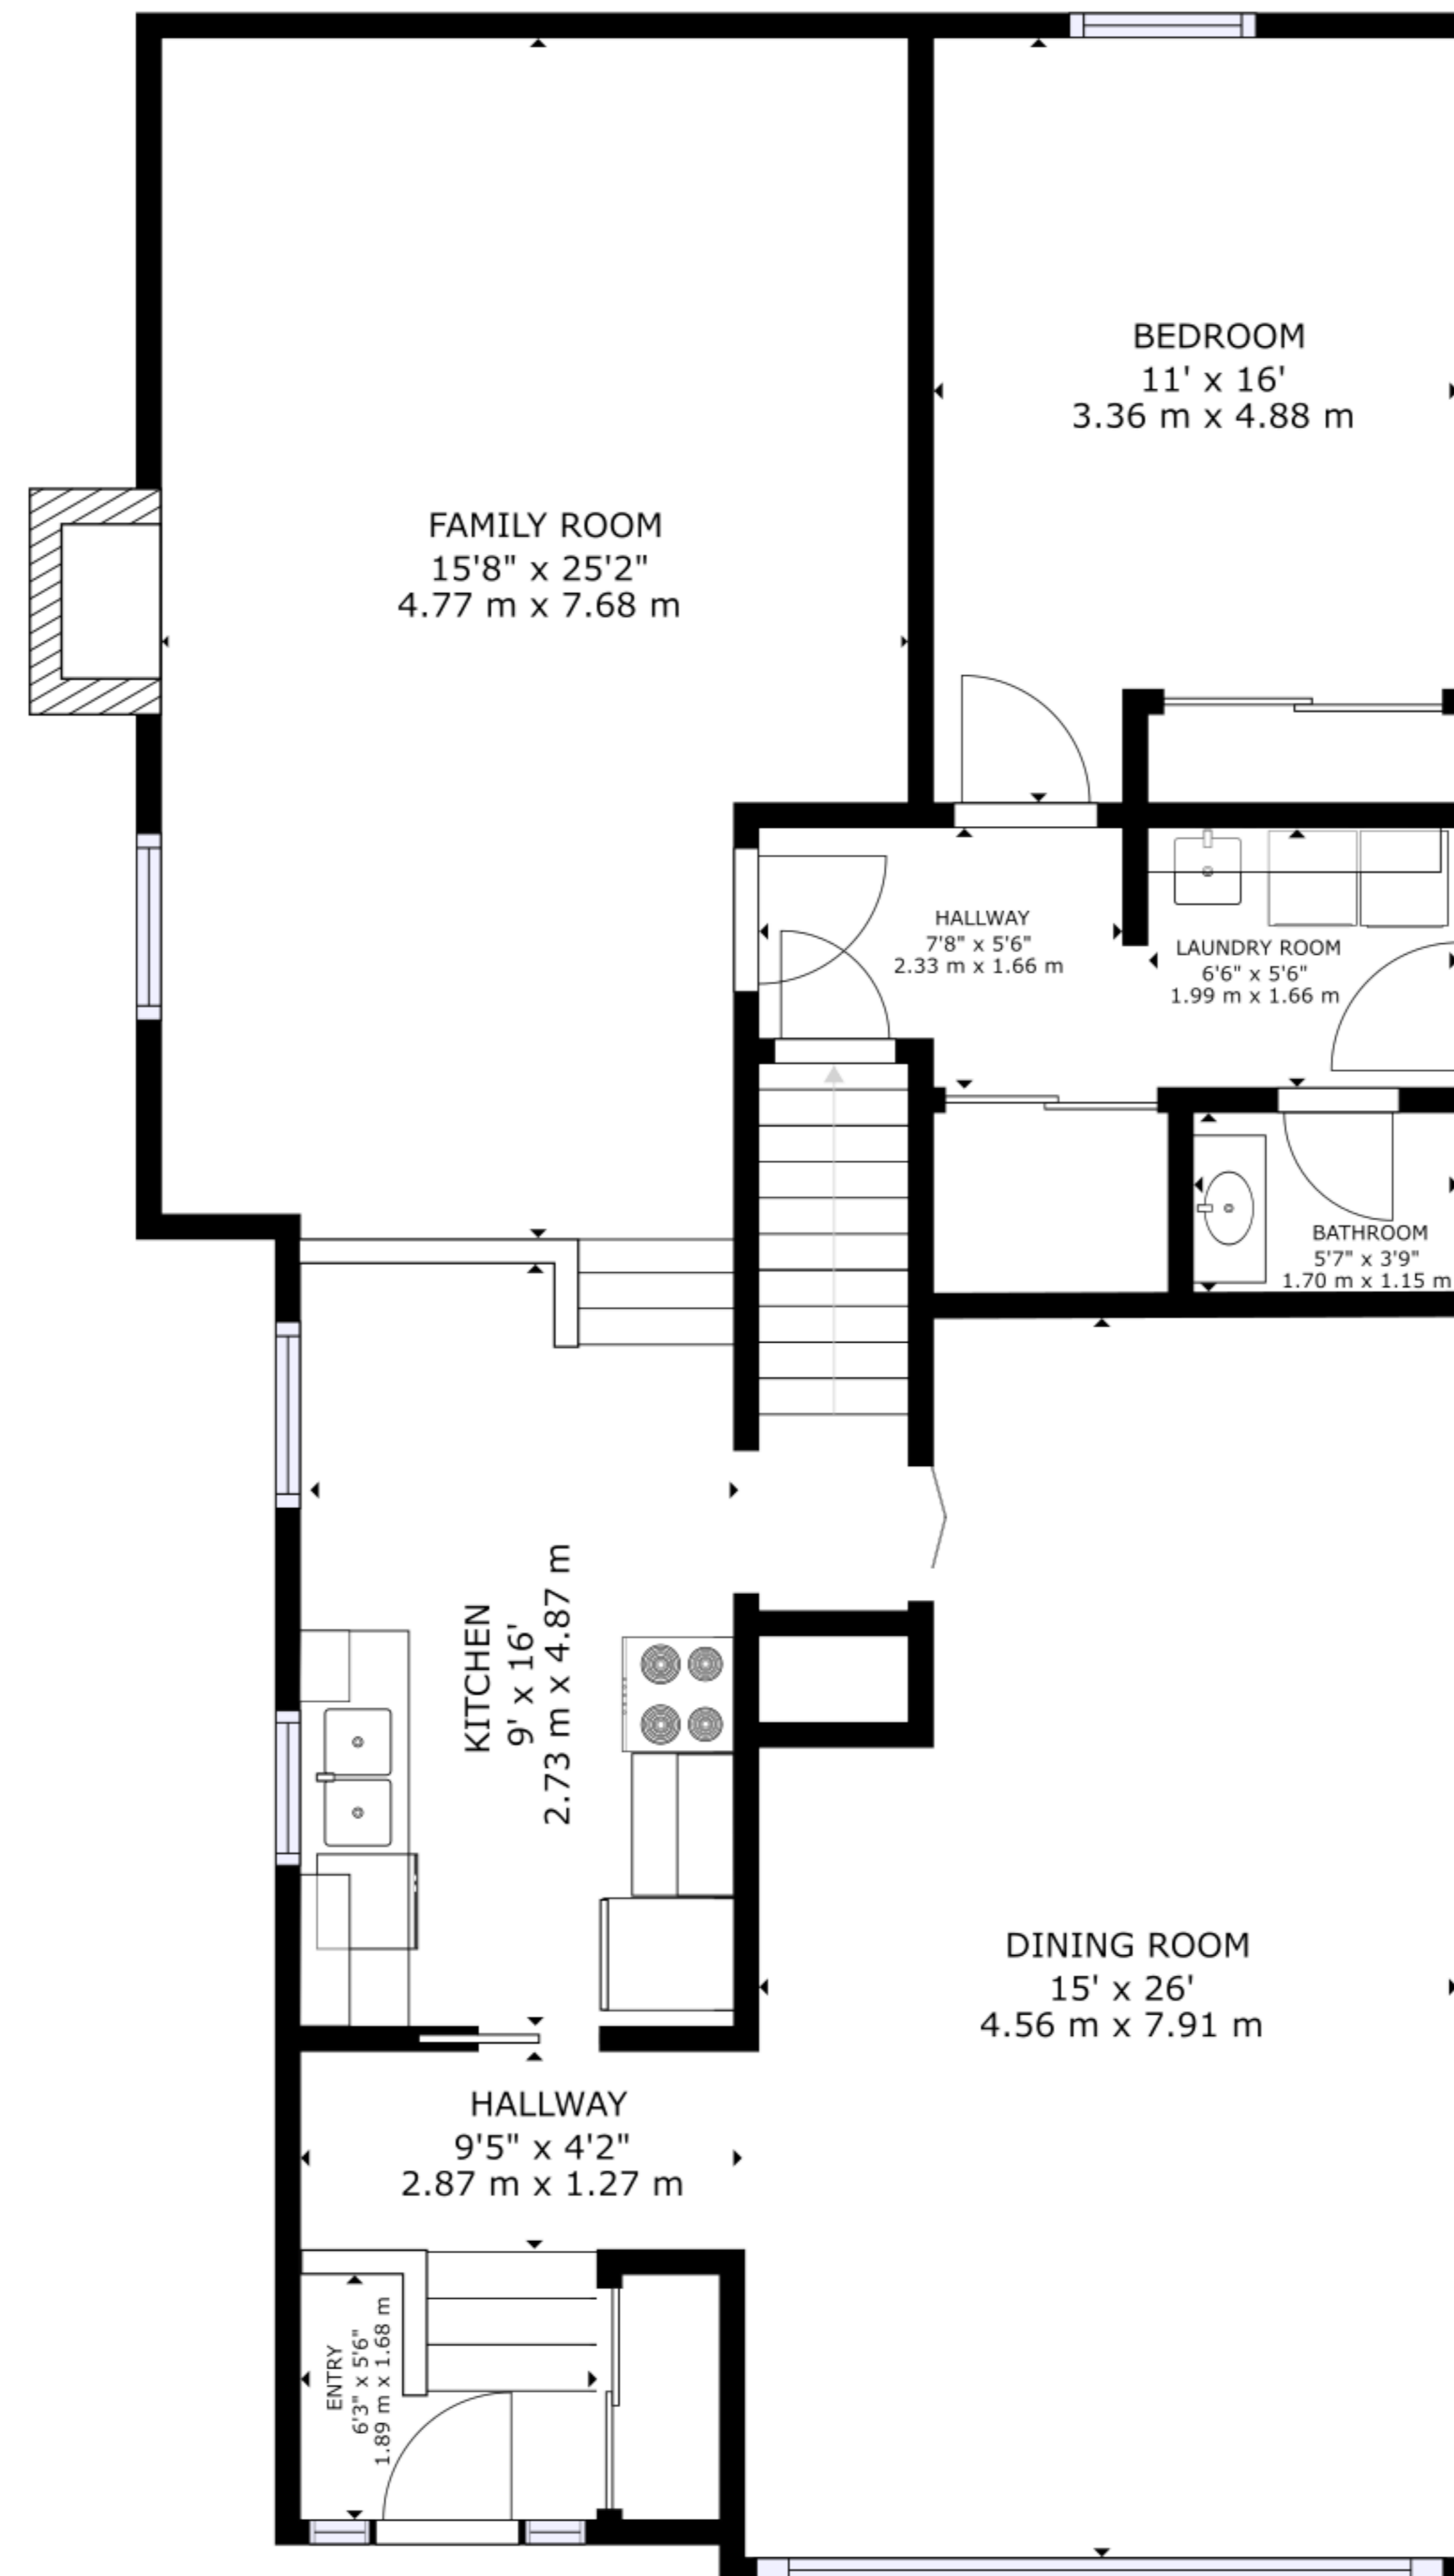

FLOOR 1

FLOOR 2

FLOOR 3

GROSS INTERNAL AREA  
 FLOOR 1: 1441 sq ft, 133.83 m<sup>2</sup>, FLOOR 2: 1338 sq ft, 124.26 m<sup>2</sup>, FLOOR 3: 702 sq ft, 65.2 m<sup>2</sup>  
 TOTAL: 3481 sq ft, 323.29 m<sup>2</sup>  
 SIZES AND DIMENSIONS ARE APPROXIMATE, ACTUAL MAY VARY.