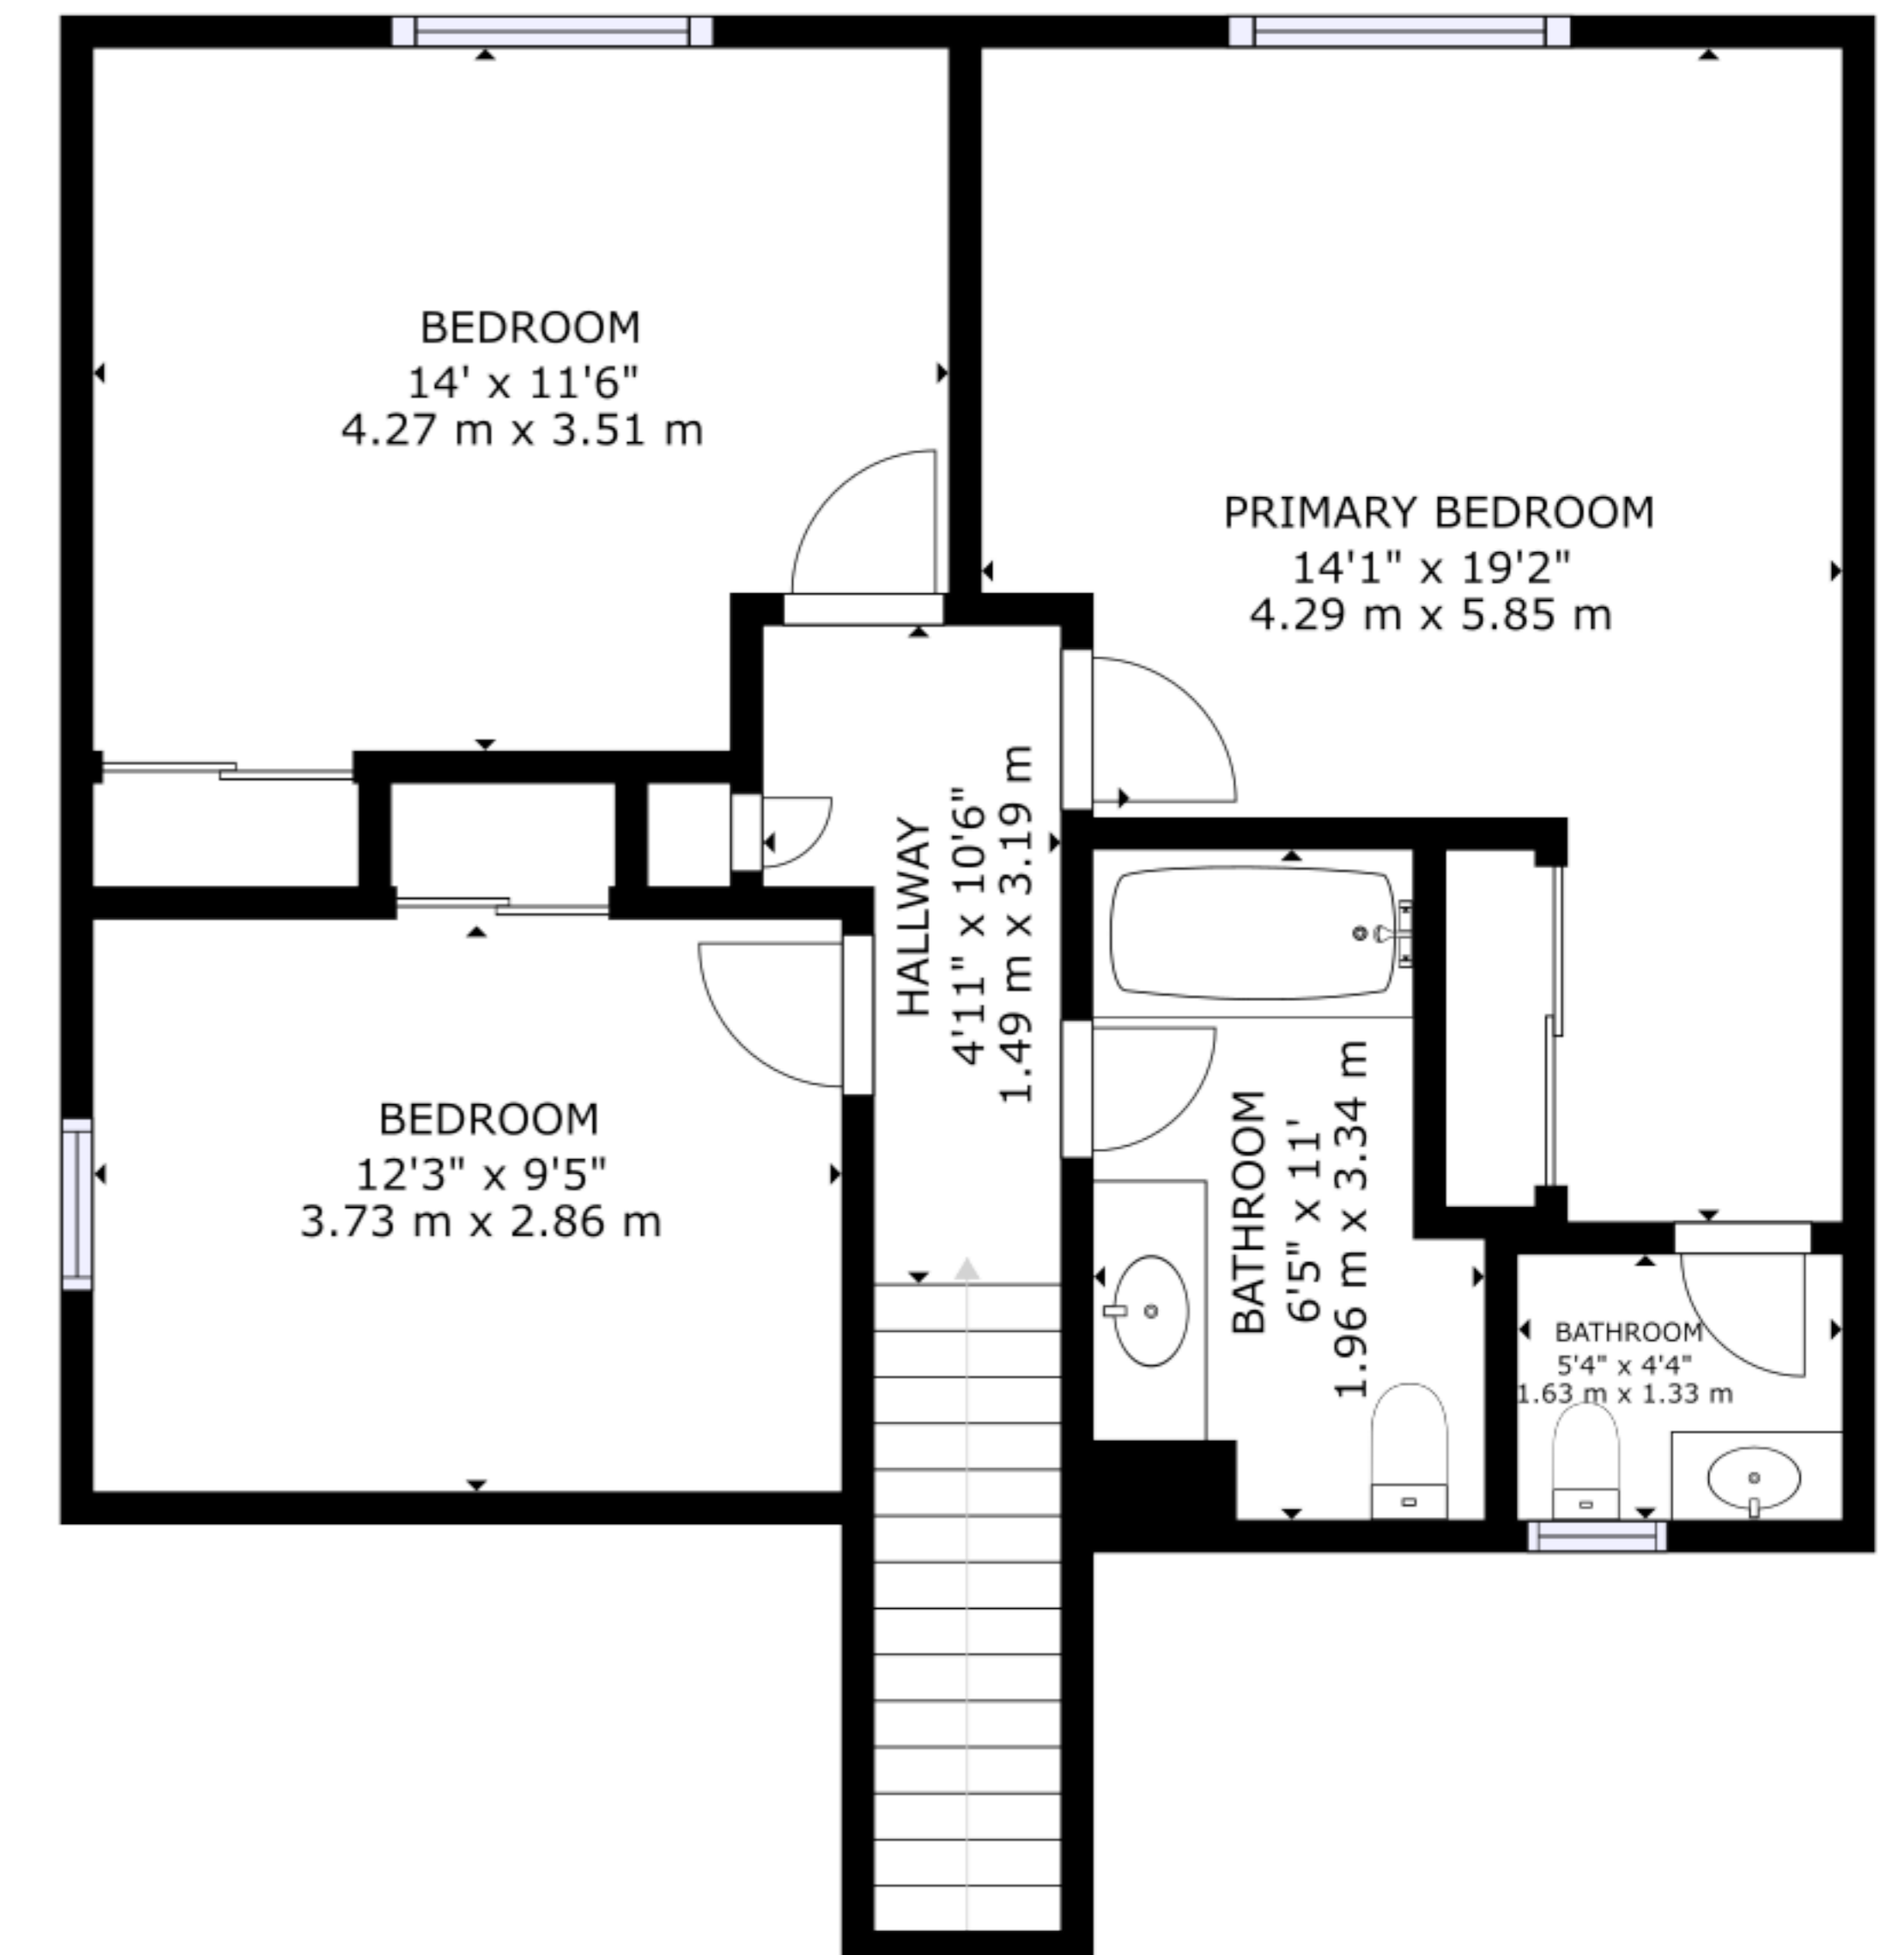

FLOOR 1

FLOOR 2

FLOOR 3

GROSS INTERNAL AREA  
 FLOOR 1: 1441 sq ft, 133.83 m<sup>2</sup>, FLOOR 2: 1338 sq ft, 124.26 m<sup>2</sup>, FLOOR 3: 702 sq ft, 65.2 m<sup>2</sup>  
 TOTAL: 3481 sq ft, 323.29 m<sup>2</sup>  
 SIZES AND DIMENSIONS ARE APPROXIMATE, ACTUAL MAY VARY.