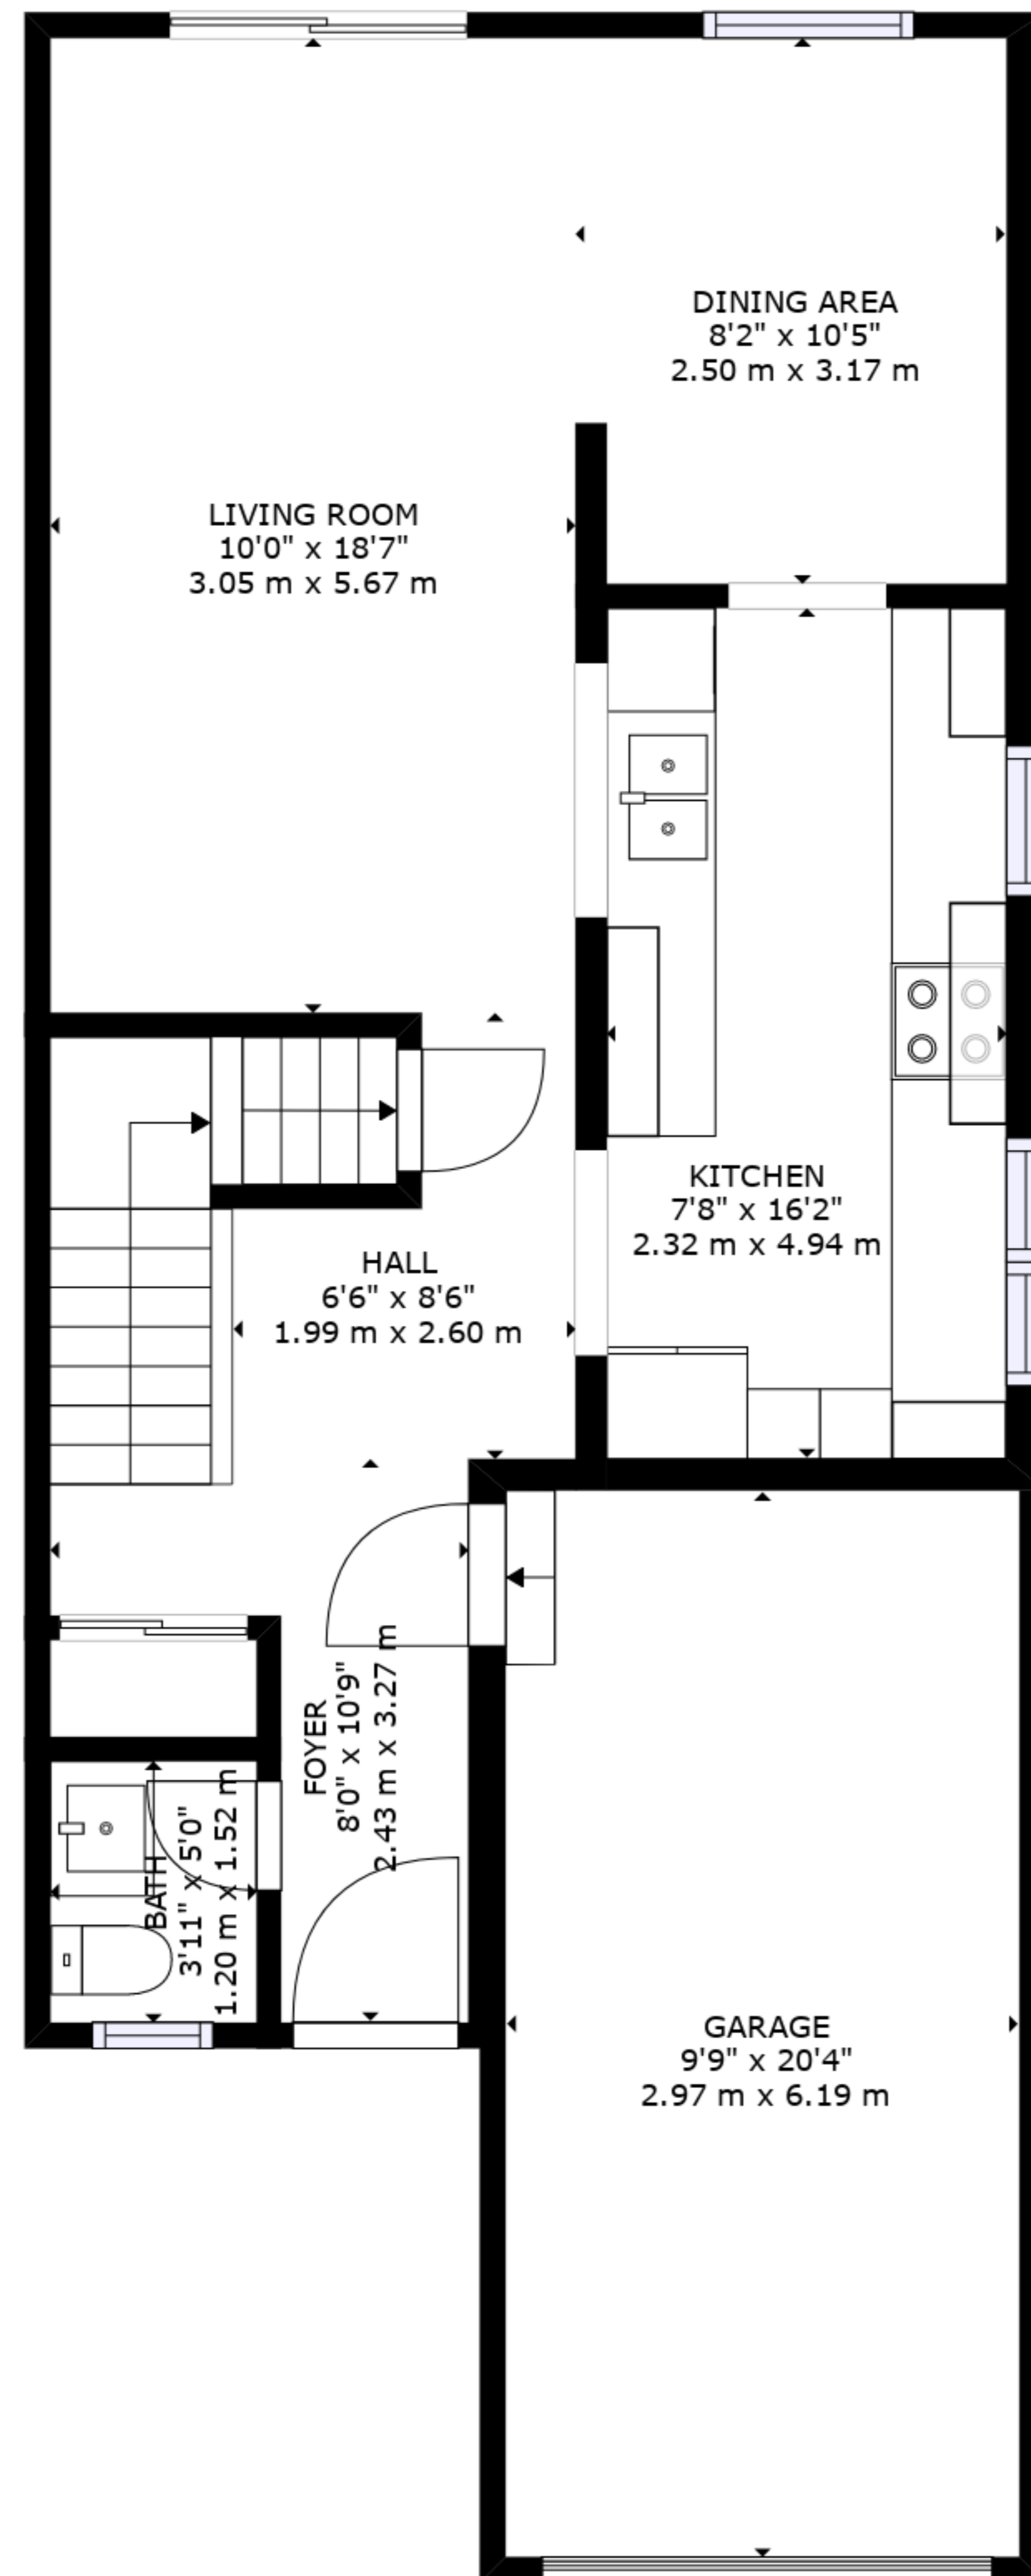

FLOOR 1

FLOOR 2

FLOOR 3

GROSS INTERNAL AREA  
 FLOOR 1: 579 sq. ft, 54 m<sup>2</sup>, FLOOR 2: 580 sq. ft, 54 m<sup>2</sup>  
 FLOOR 3: 534 sq. ft, 50 m<sup>2</sup>, EXCLUDED AREAS:  
 GARAGE: 200 sq. ft, 19 m<sup>2</sup>  
 TOTAL: 1693 sq. ft, 157 m<sup>2</sup>  
 SIZES AND DIMENSIONS ARE APPROXIMATE, ACTUAL MAY VARY.