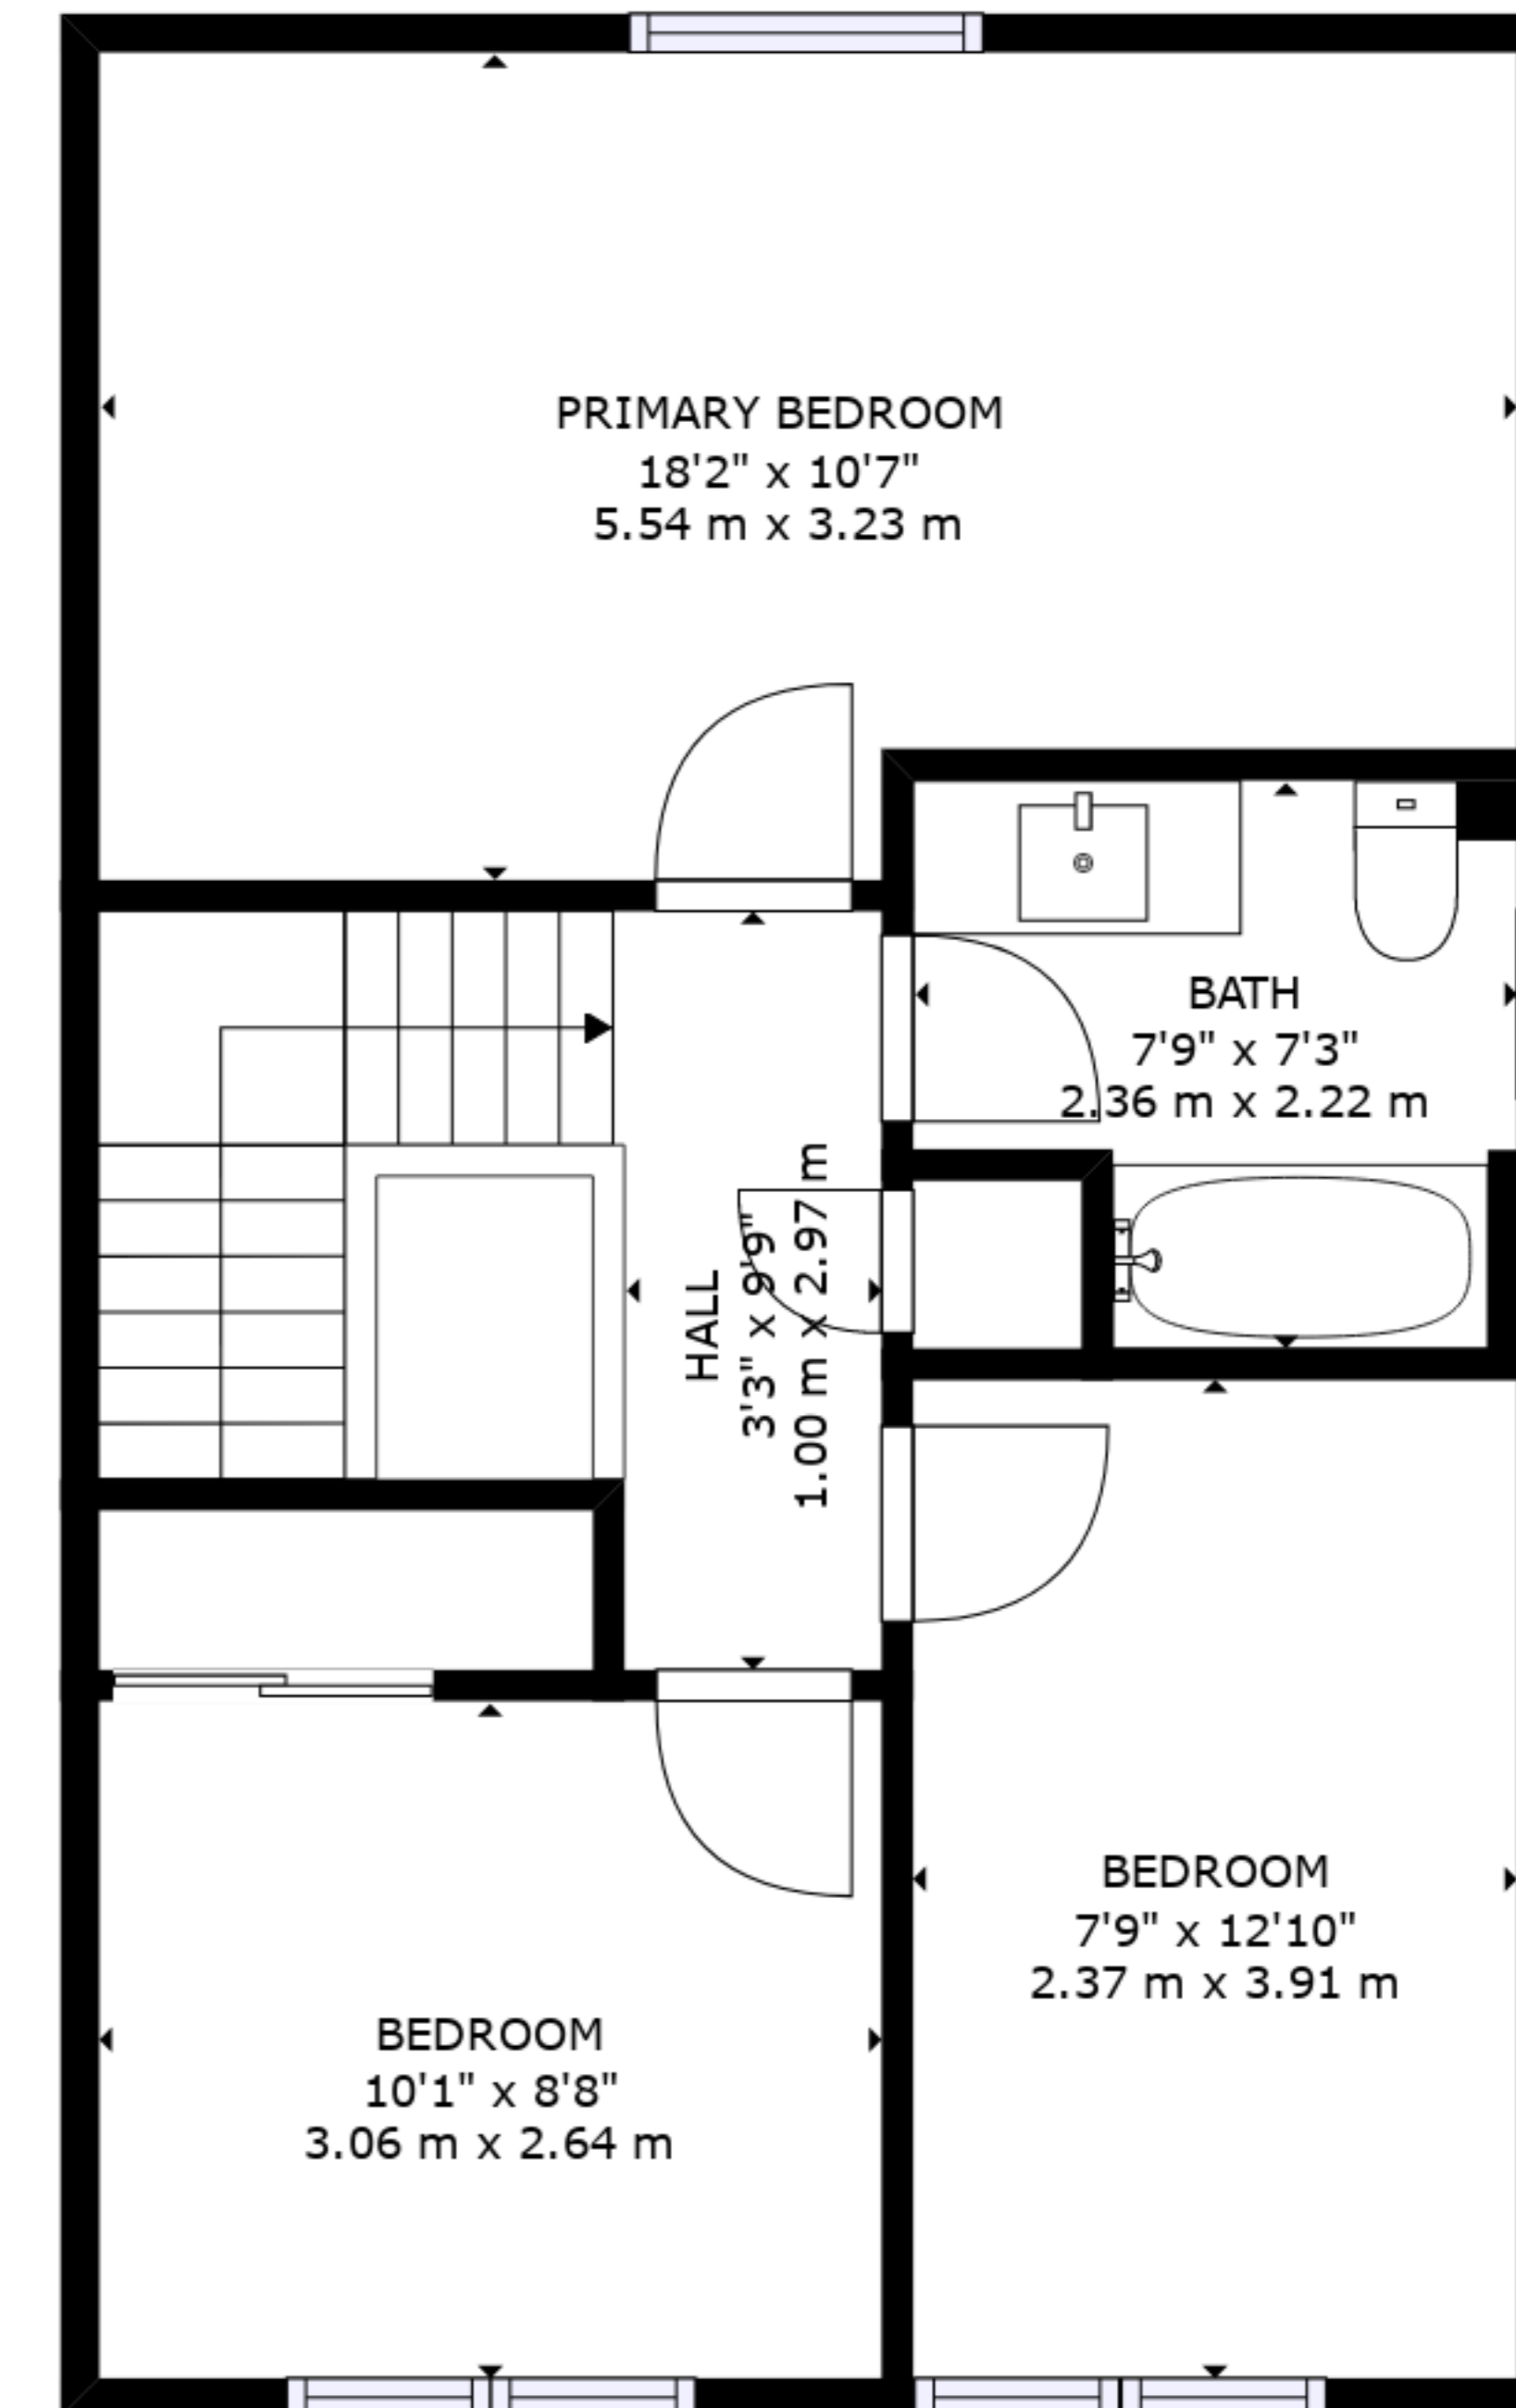

FLOOR 1

FLOOR 2

FLOOR 3

GROSS INTERNAL AREA  
 FLOOR 1: 579 sq. ft, 54 m<sup>2</sup>, FLOOR 2: 580 sq. ft, 54 m<sup>2</sup>  
 FLOOR 3: 534 sq. ft, 50 m<sup>2</sup>, EXCLUDED AREAS:  
 GARAGE: 200 sq. ft, 19 m<sup>2</sup>  
 TOTAL: 1693 sq. ft, 157 m<sup>2</sup>  
 SIZES AND DIMENSIONS ARE APPROXIMATE, ACTUAL MAY VARY.