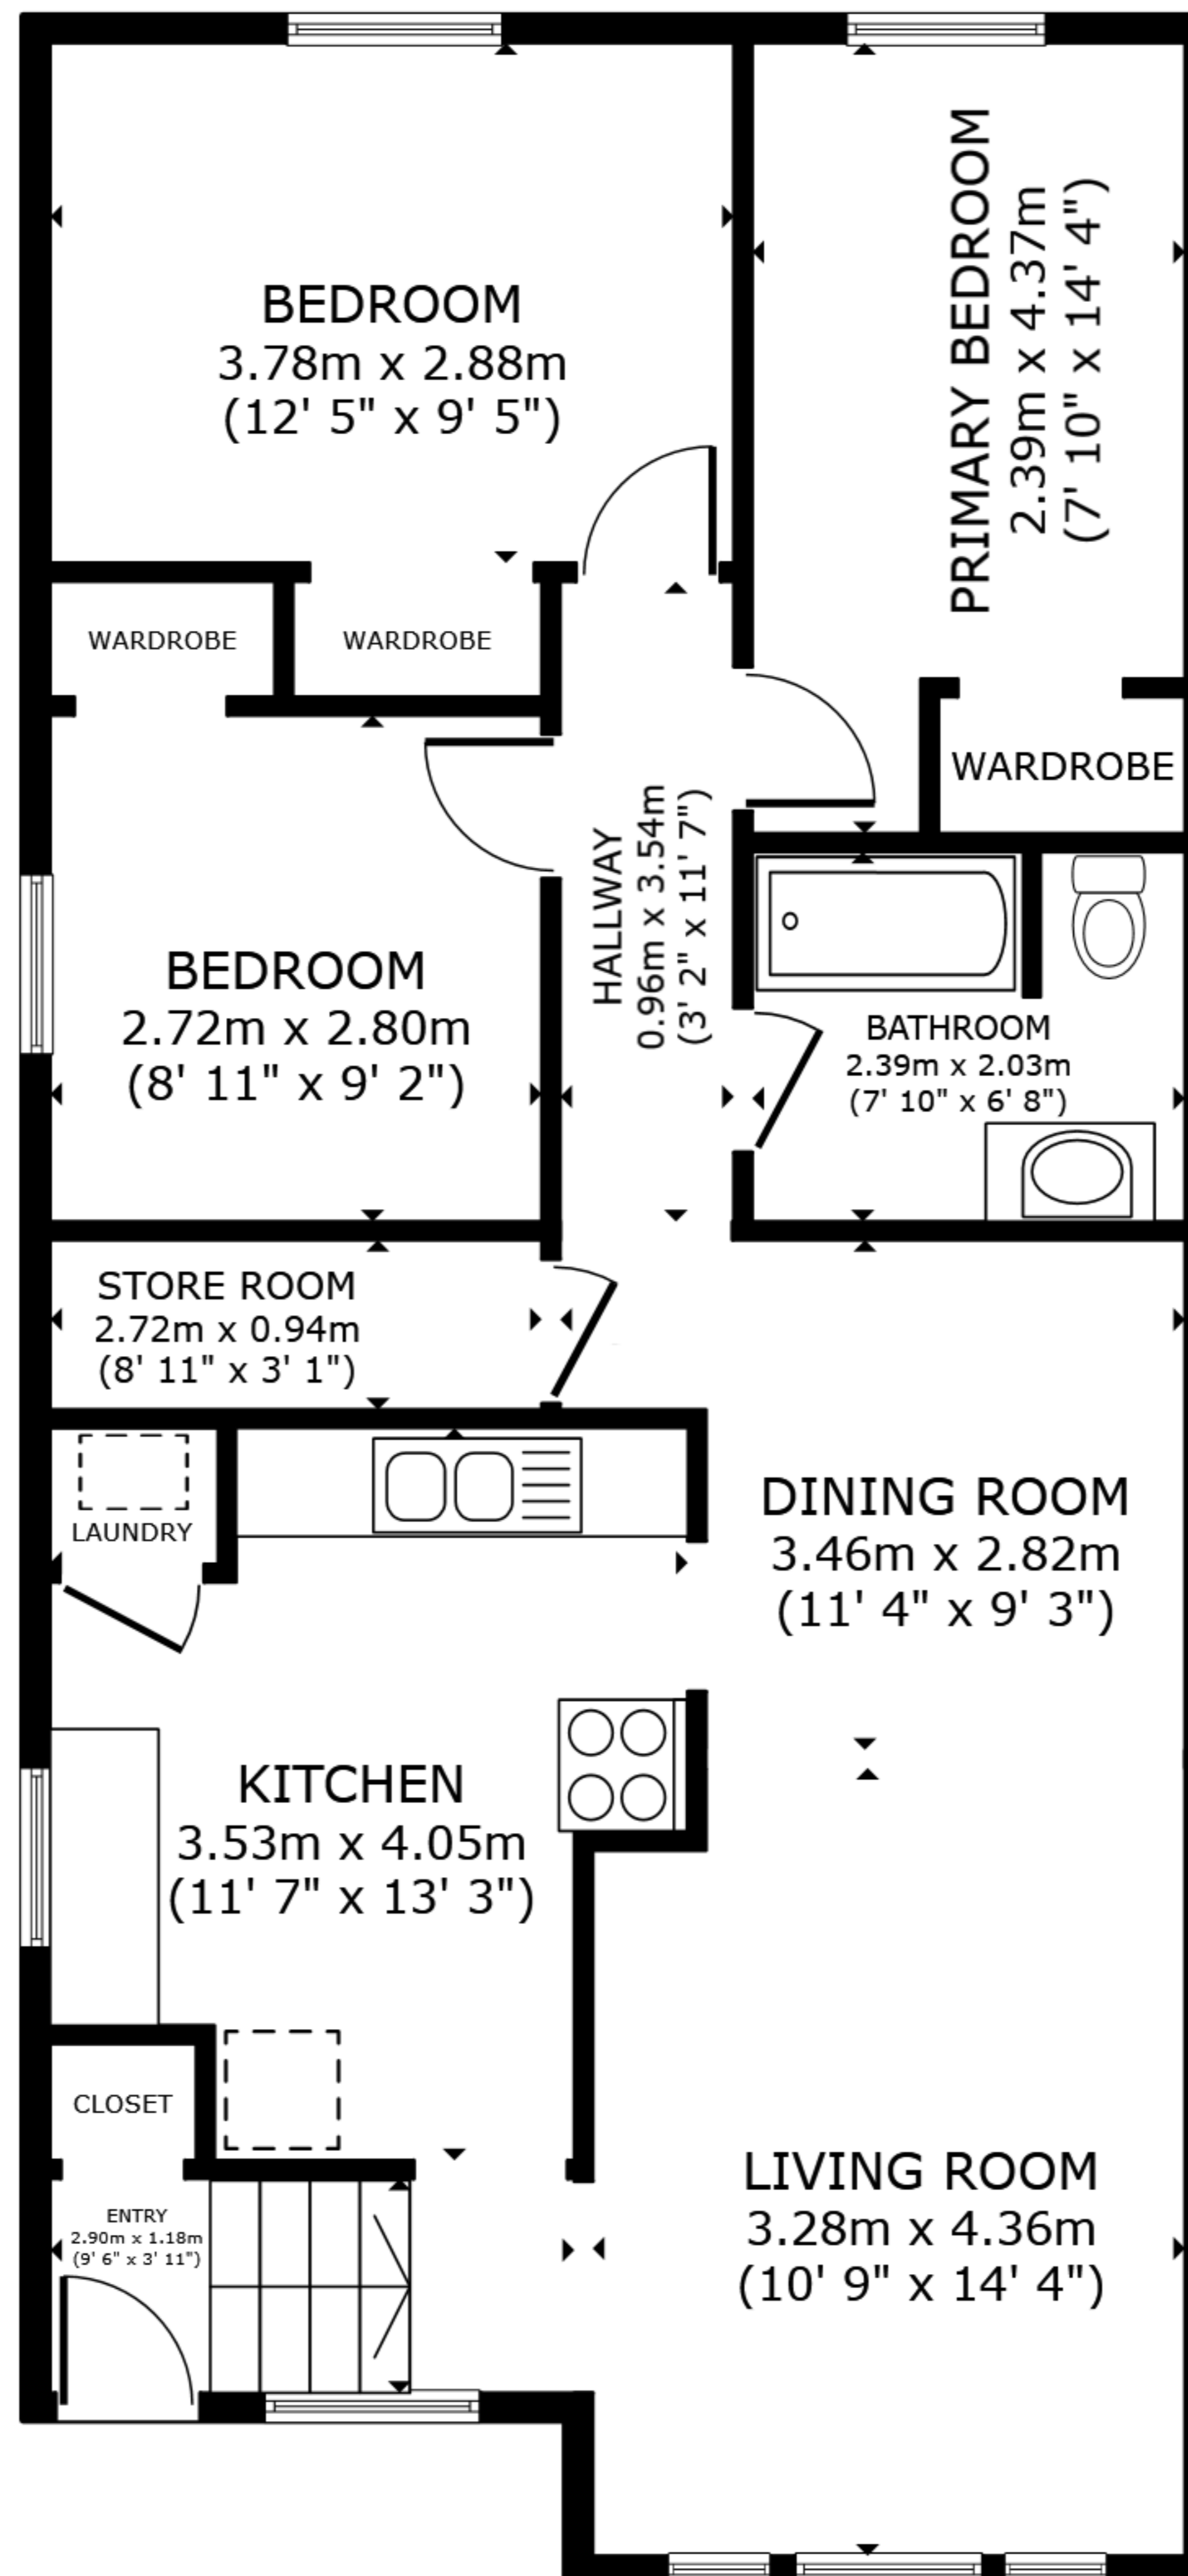

FLOOR PLAN

GROSS INTERNAL AREA  
 FLOOR PLAN: 1,023 sq. ft, 95 m<sup>2</sup>  
 SIZES AND DIMENSIONS ARE APPROXIMATE, ACTUAL MAY VARY.

## FLOOR PLAN

GROSS INTERNAL AREA  
 FLOOR PLAN 84.5 sq.m. (910 sq.ft.)  
 TOTAL : 84.5 sq.m. (910 sq.ft.)

SIZES AND DIMENSIONS ARE APPROXIMATE, ACTUAL MAY VARY.