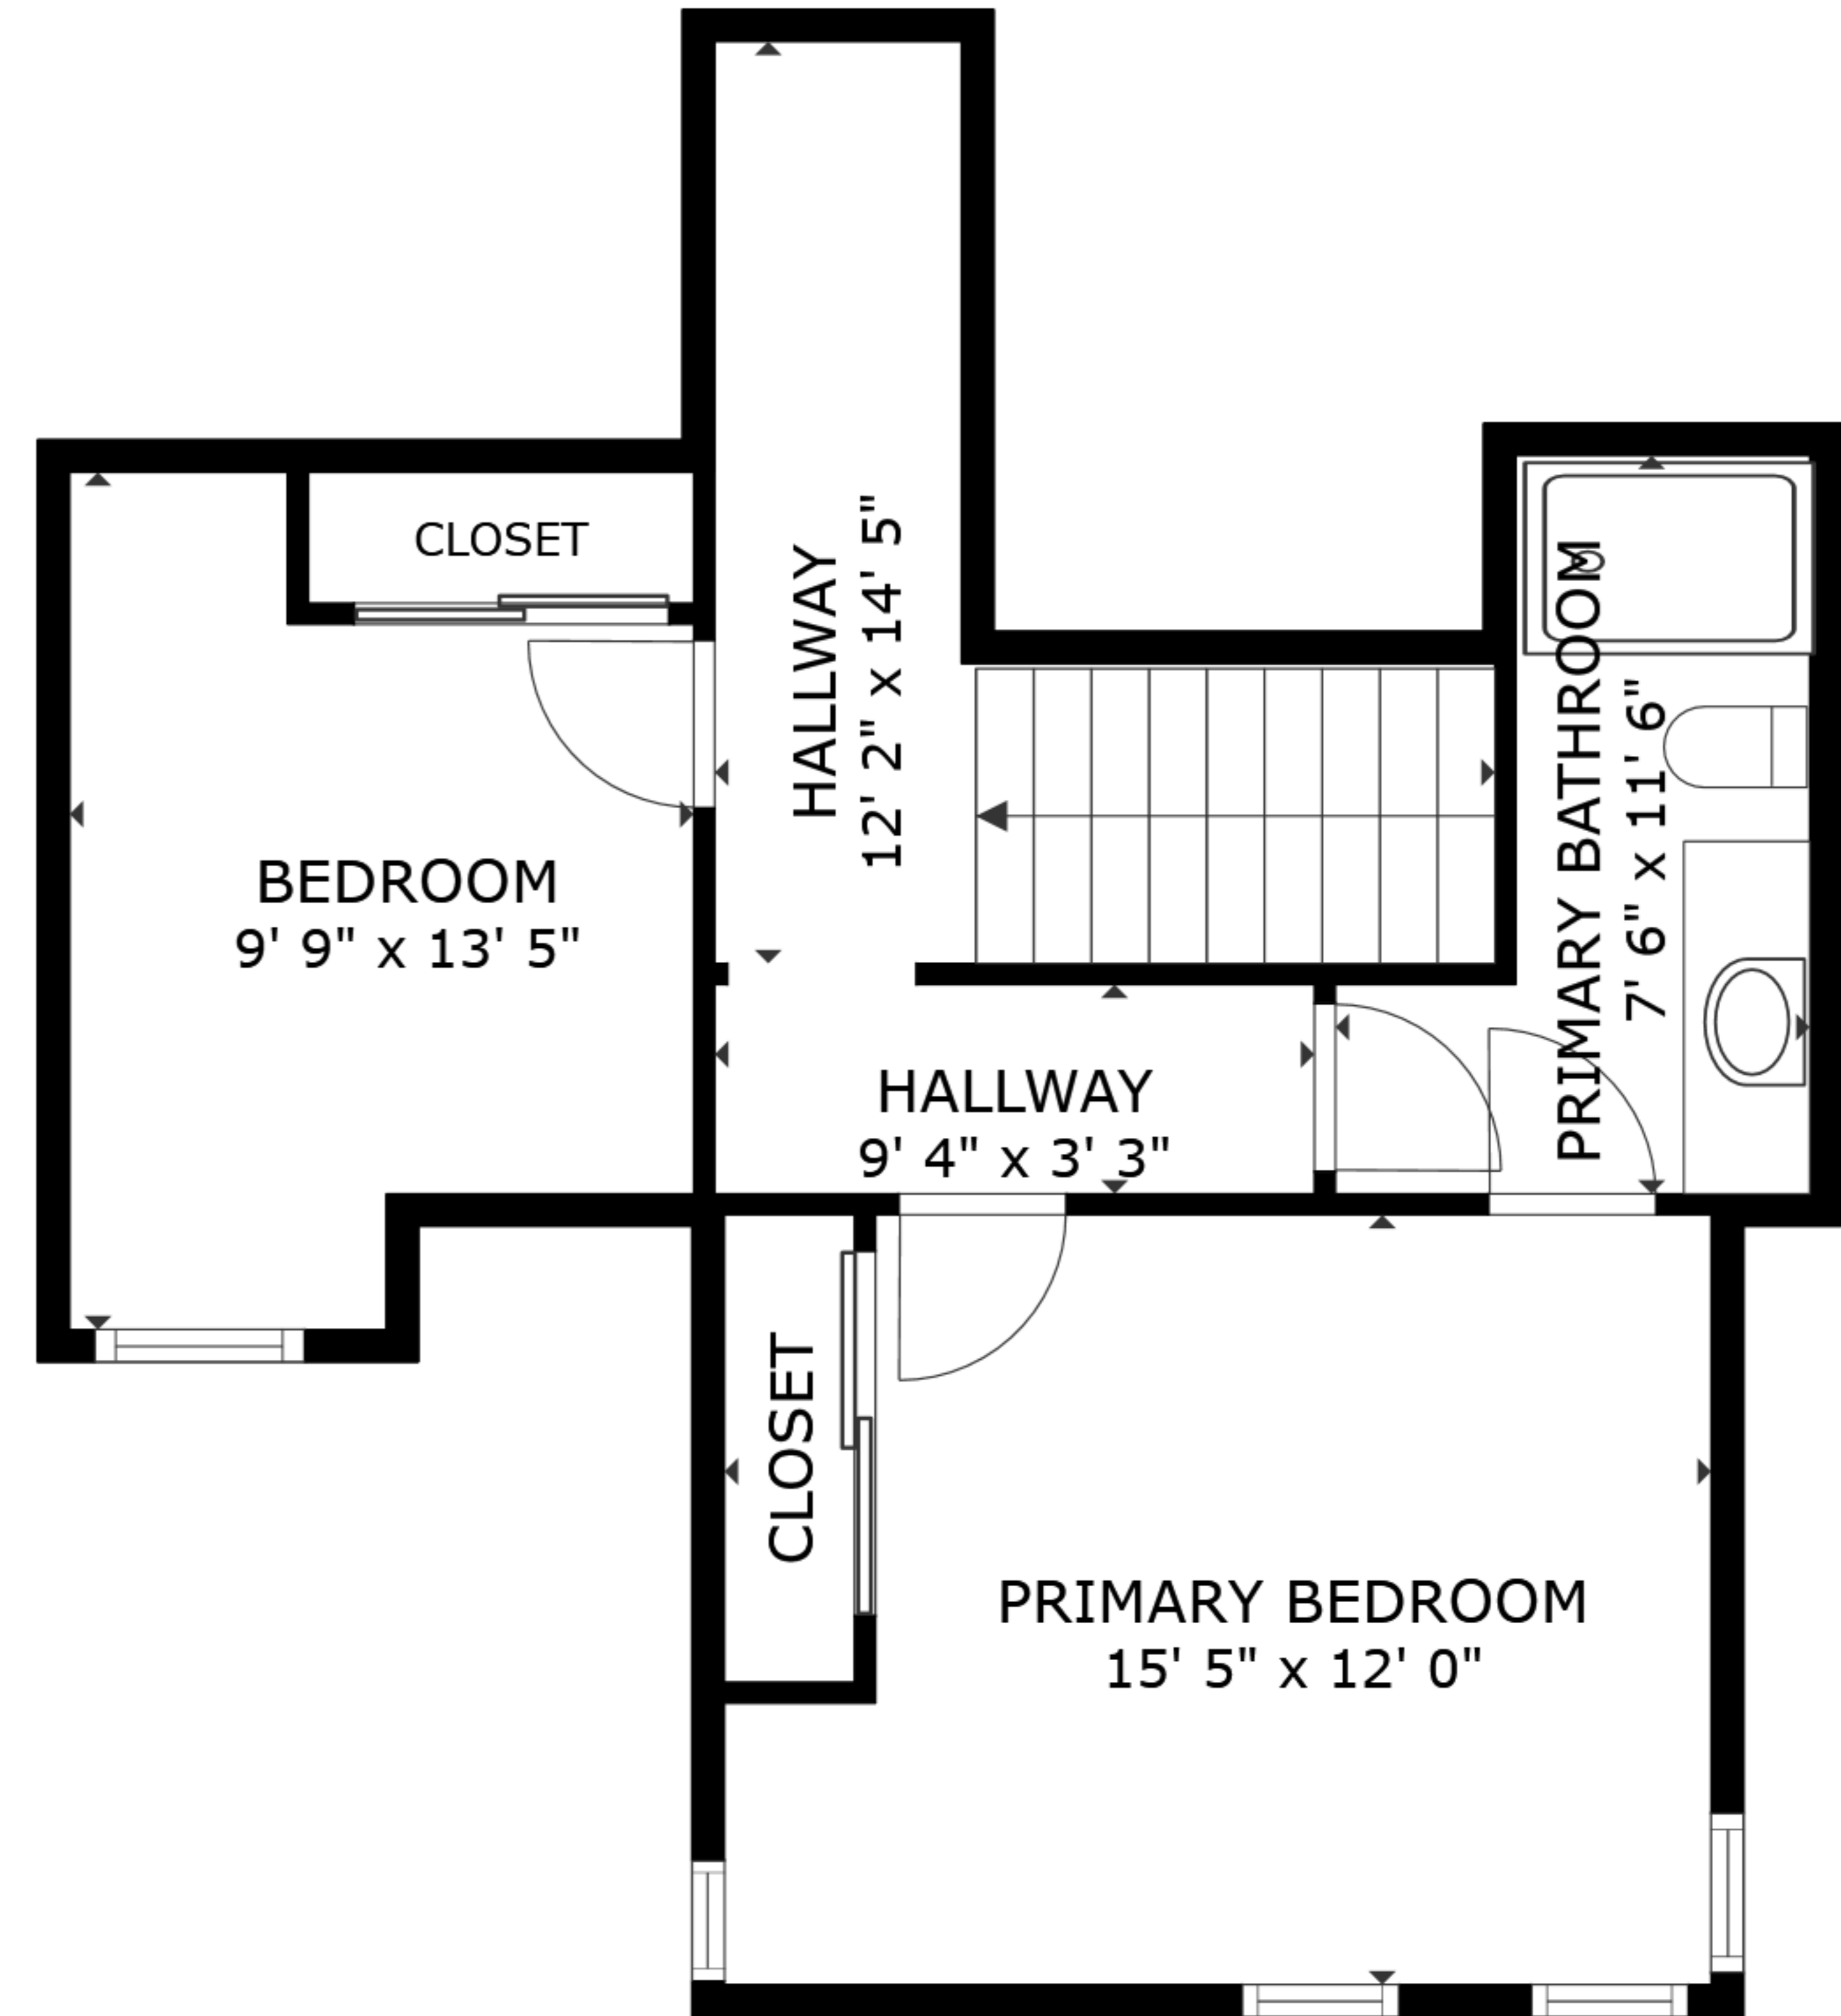

FLOOR 1

FLOOR 2

GROSS INTERNAL AREA
 FLOOR 1 835 sq.ft. FLOOR 2 509 sq.ft.
 TOTAL : 1,344 sq.ft.

SIZES AND DIMENSIONS ARE APPROXIMATE, ACTUAL MAY VARY.