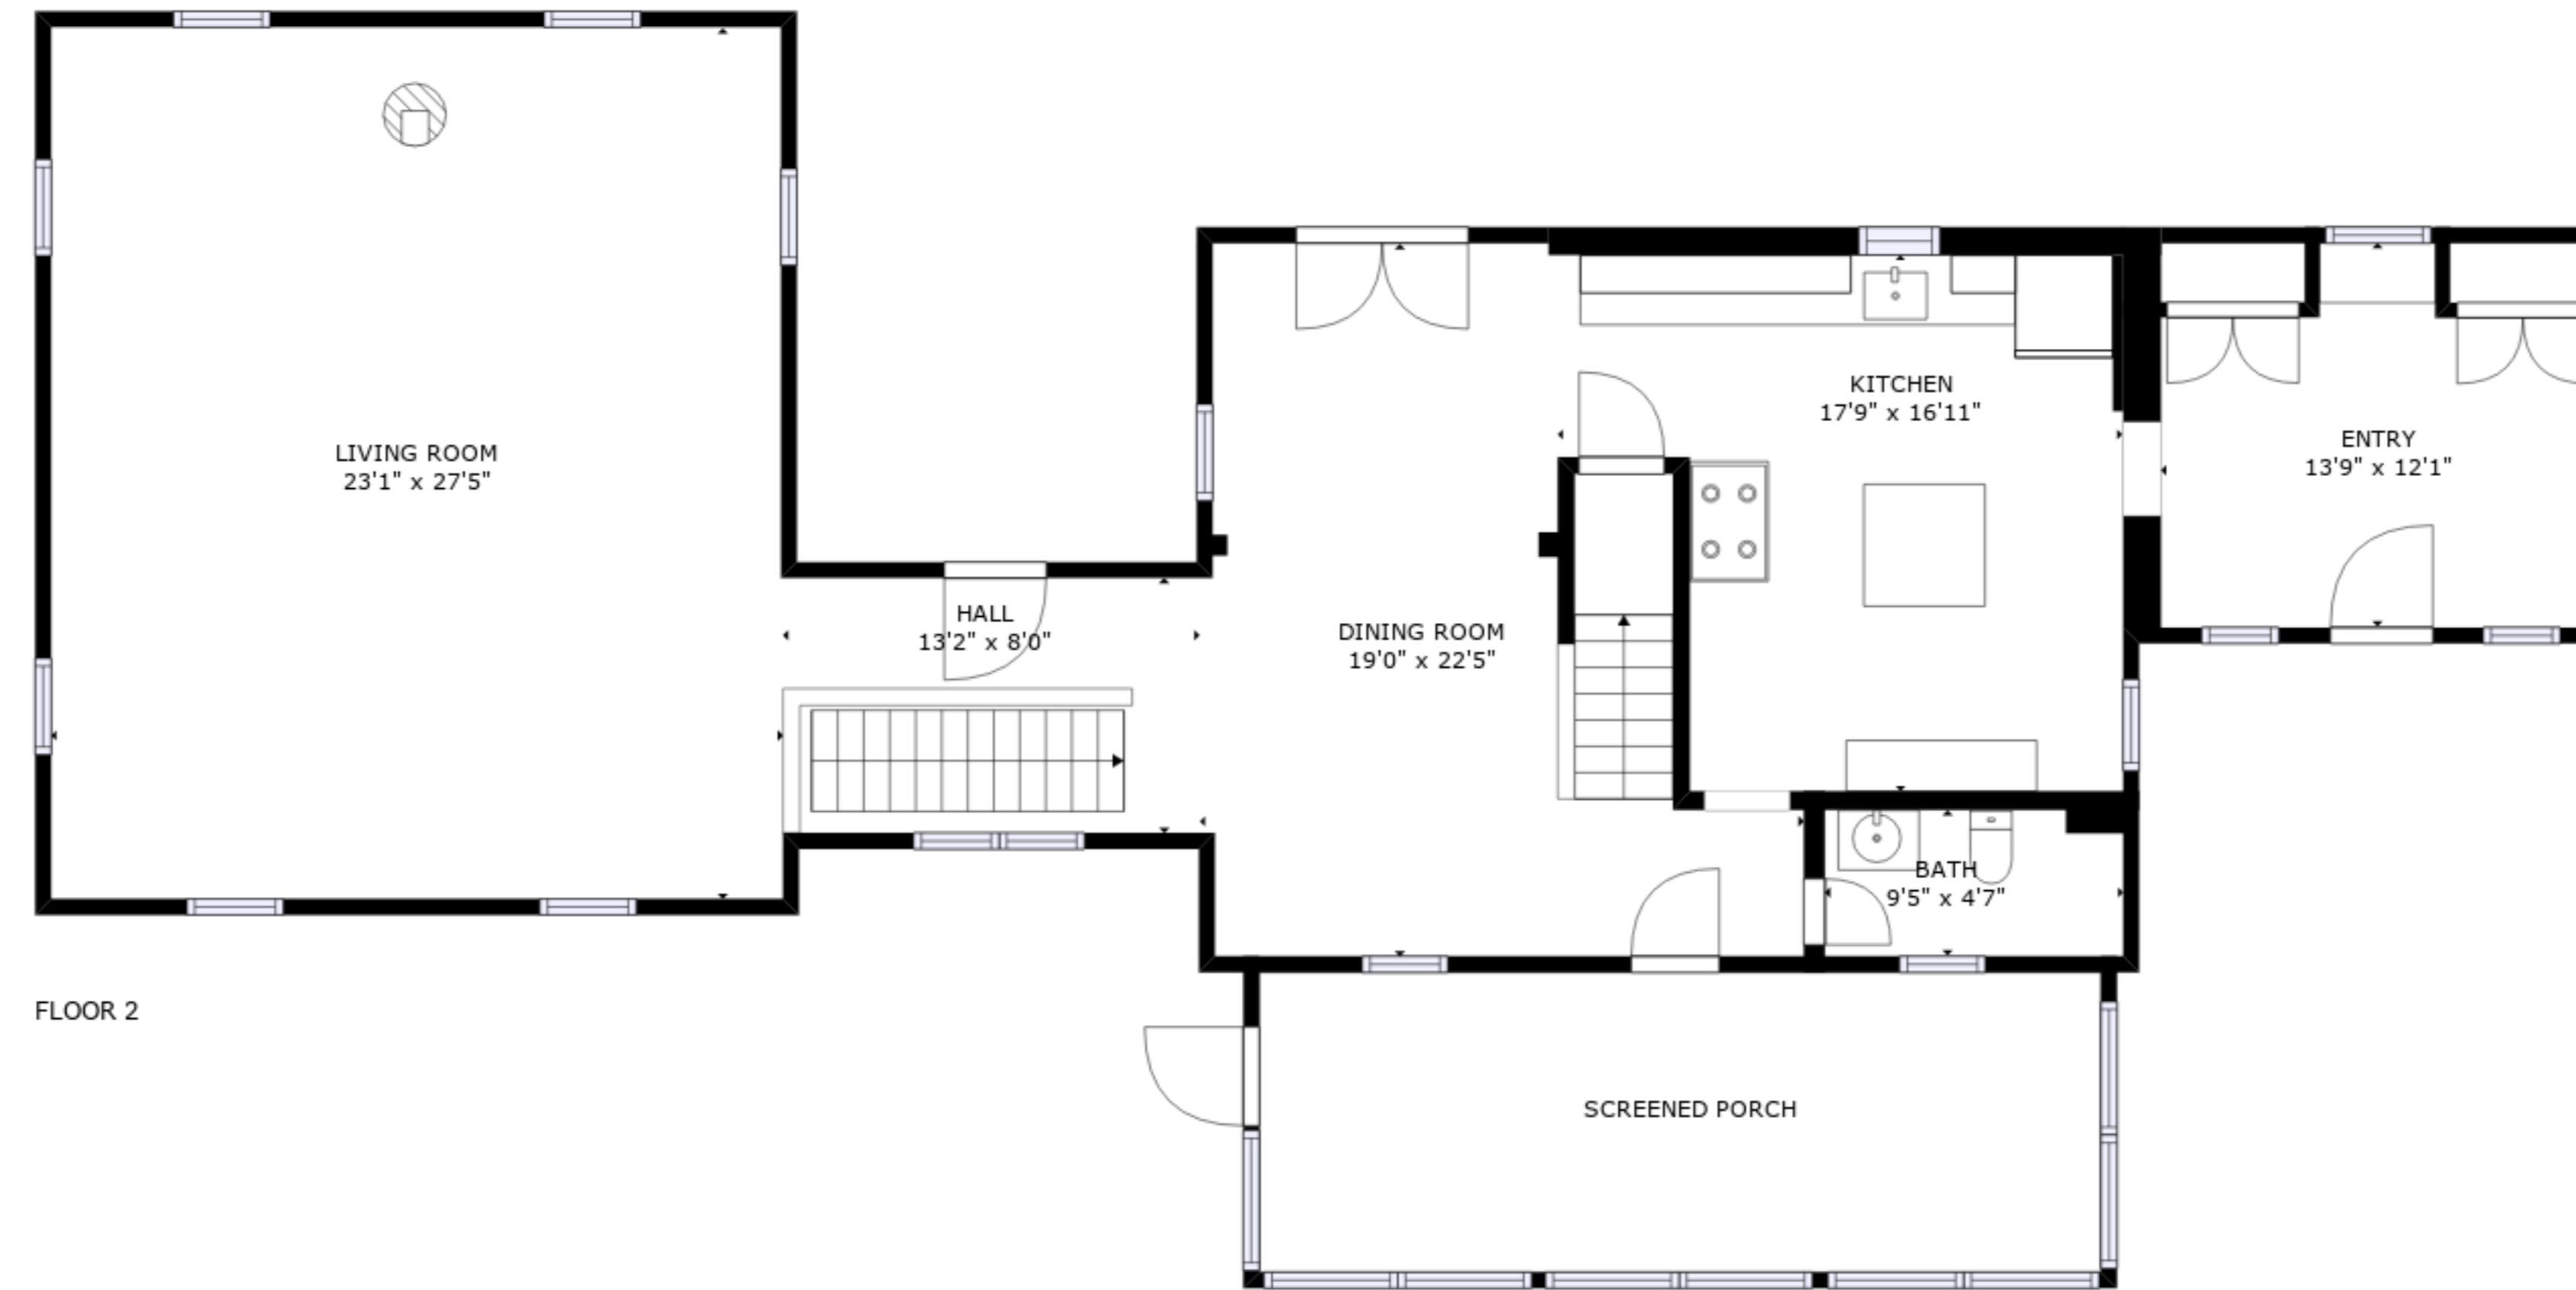

FLOOR 3

FLOOR 2

FLOOR 1

GROSS INTERNAL AREA  
 FLOOR 1: 605 sq. ft, FLOOR 2: 1558 sq. ft  
 FLOOR 3: 621 sq. ft, EXCLUDED AREAS:  
 PORCH: 251 sq. ft  
 TOTAL: 2784 sq. ft

SIZES AND DIMENSIONS ARE APPROXIMATE, ACTUAL MAY VARY.