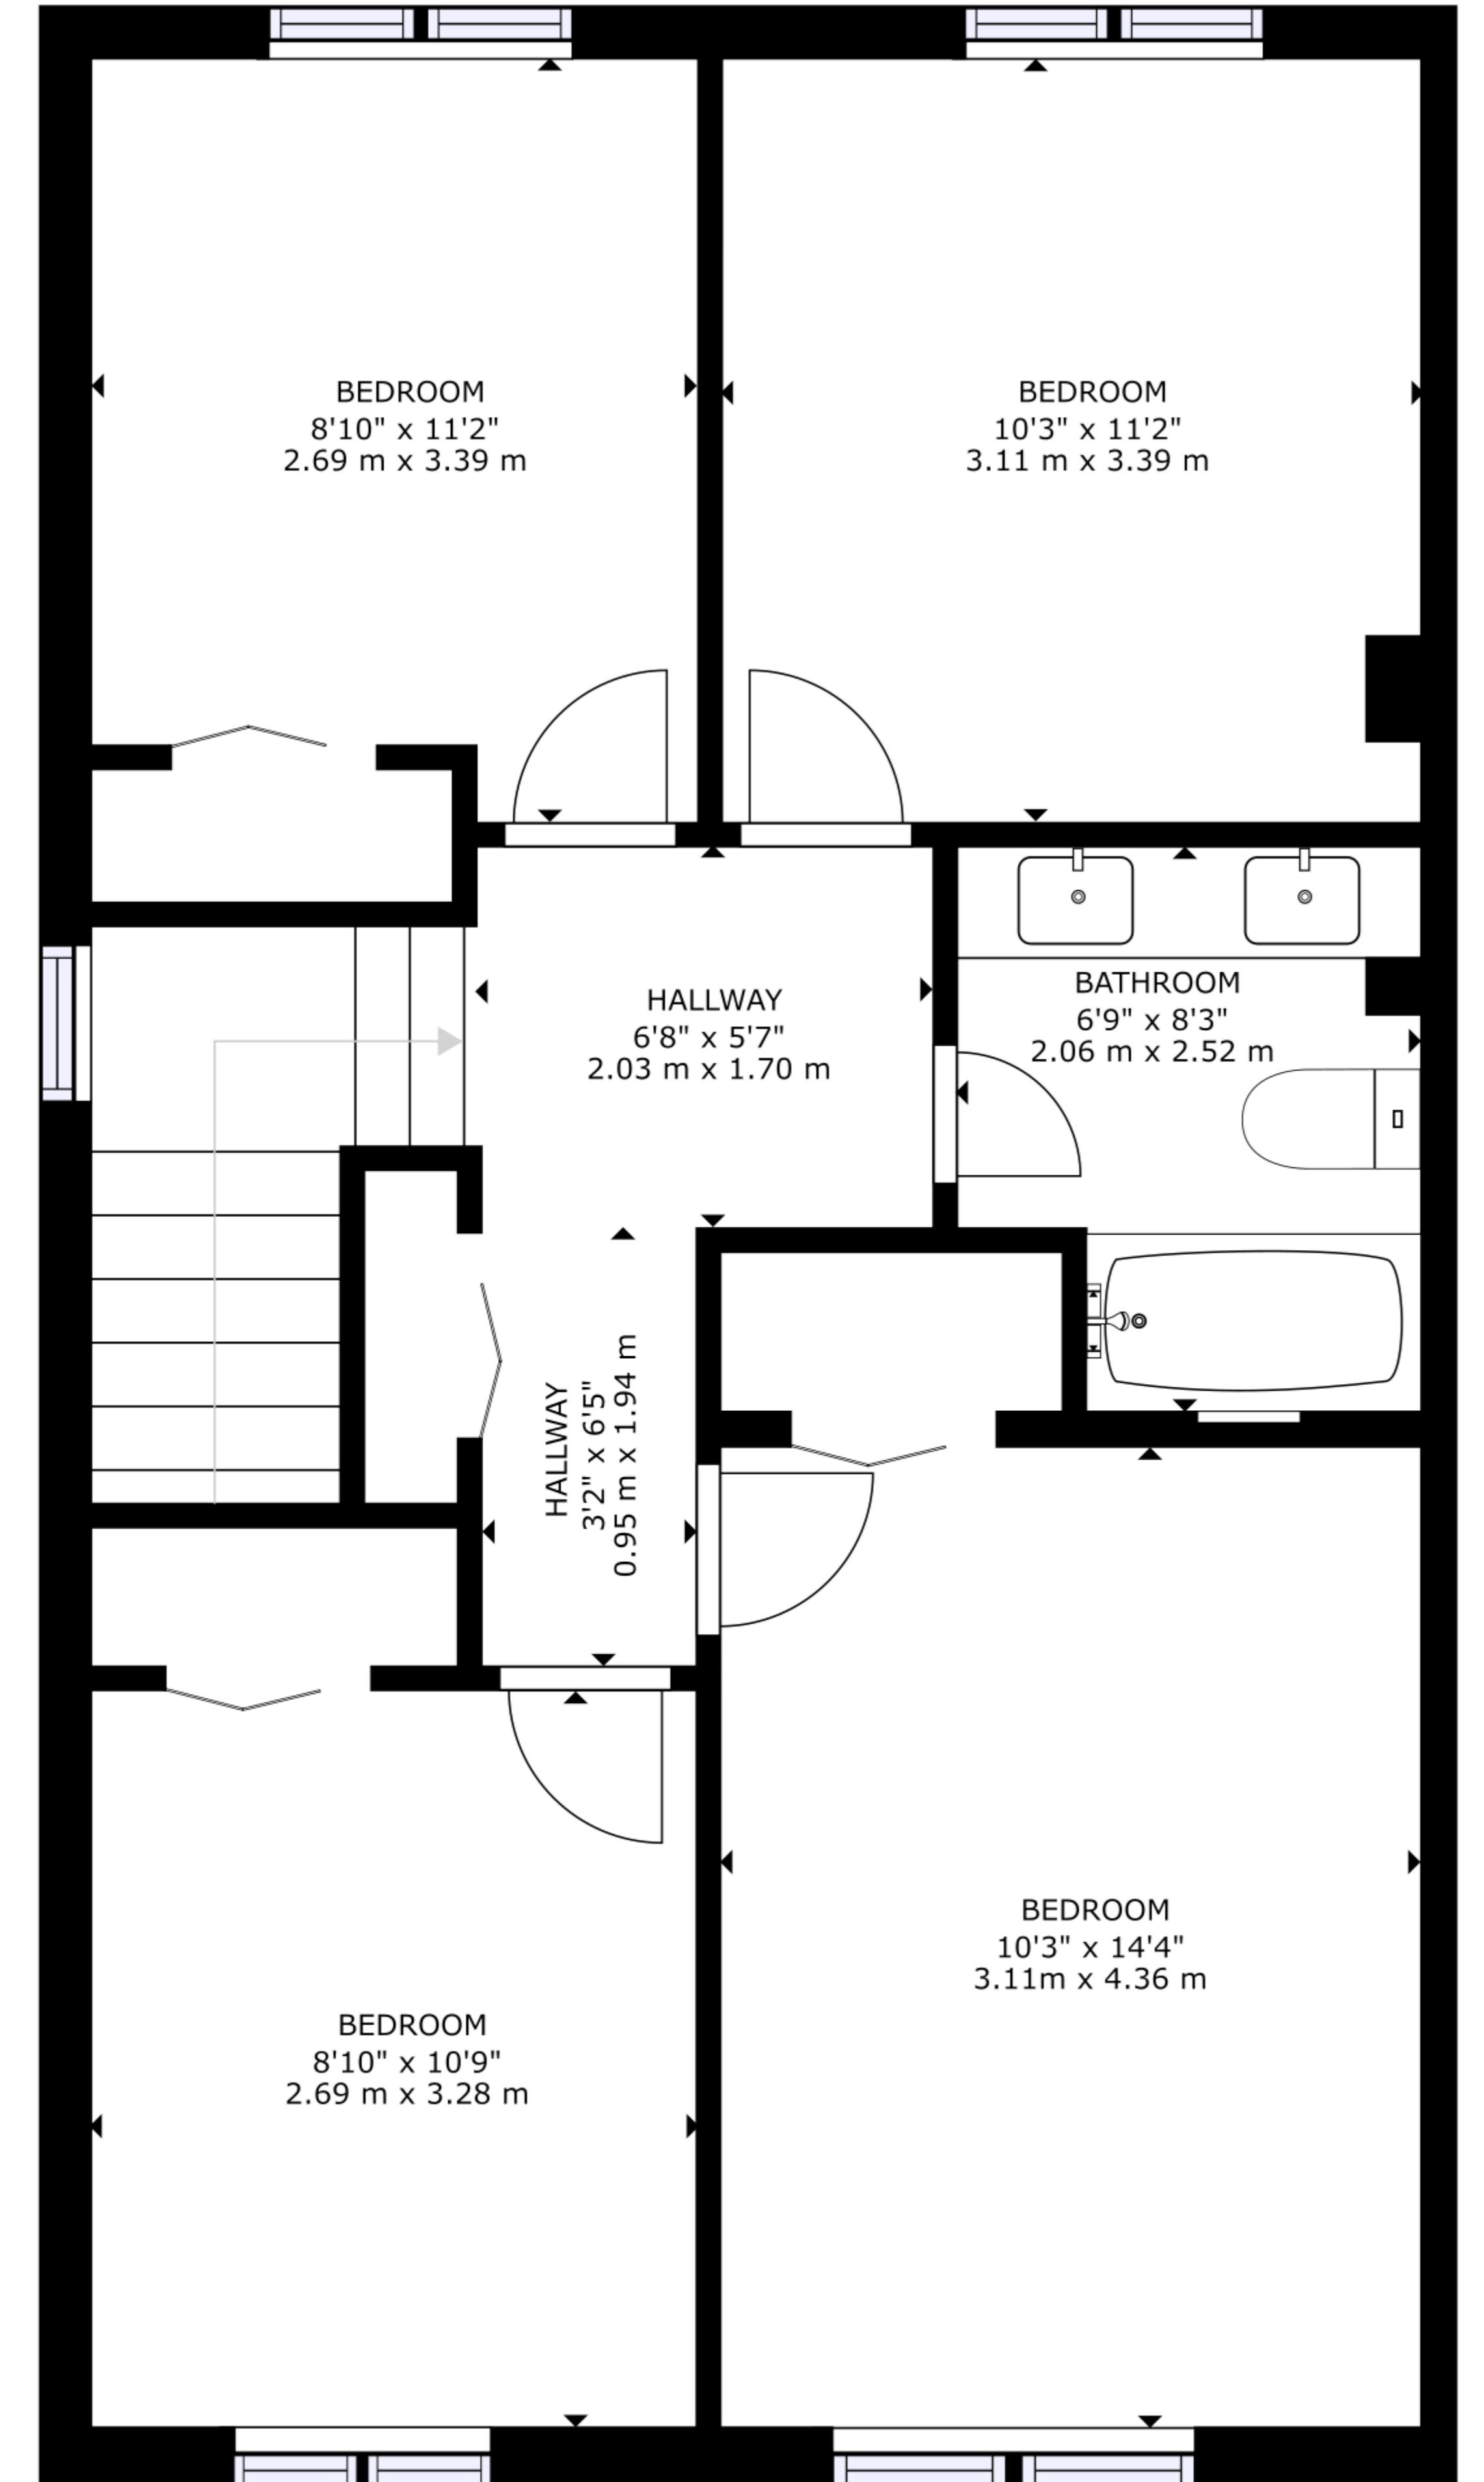

FLOOR 1

FLOOR 2

FLOOR 3

GROSS INTERNAL AREA  
 FLOOR 1: 619 sq ft, 57.51 m<sup>2</sup>, FLOOR 2: 642 sq ft, 59.67 m<sup>2</sup>, FLOOR 3: 668 sq ft, 62.07 m<sup>2</sup>  
 TOTAL: 1929 sq ft, 179.25 m<sup>2</sup>  
 SIZES AND DIMENSIONS ARE APPROXIMATE, ACTUAL MAY VARY.