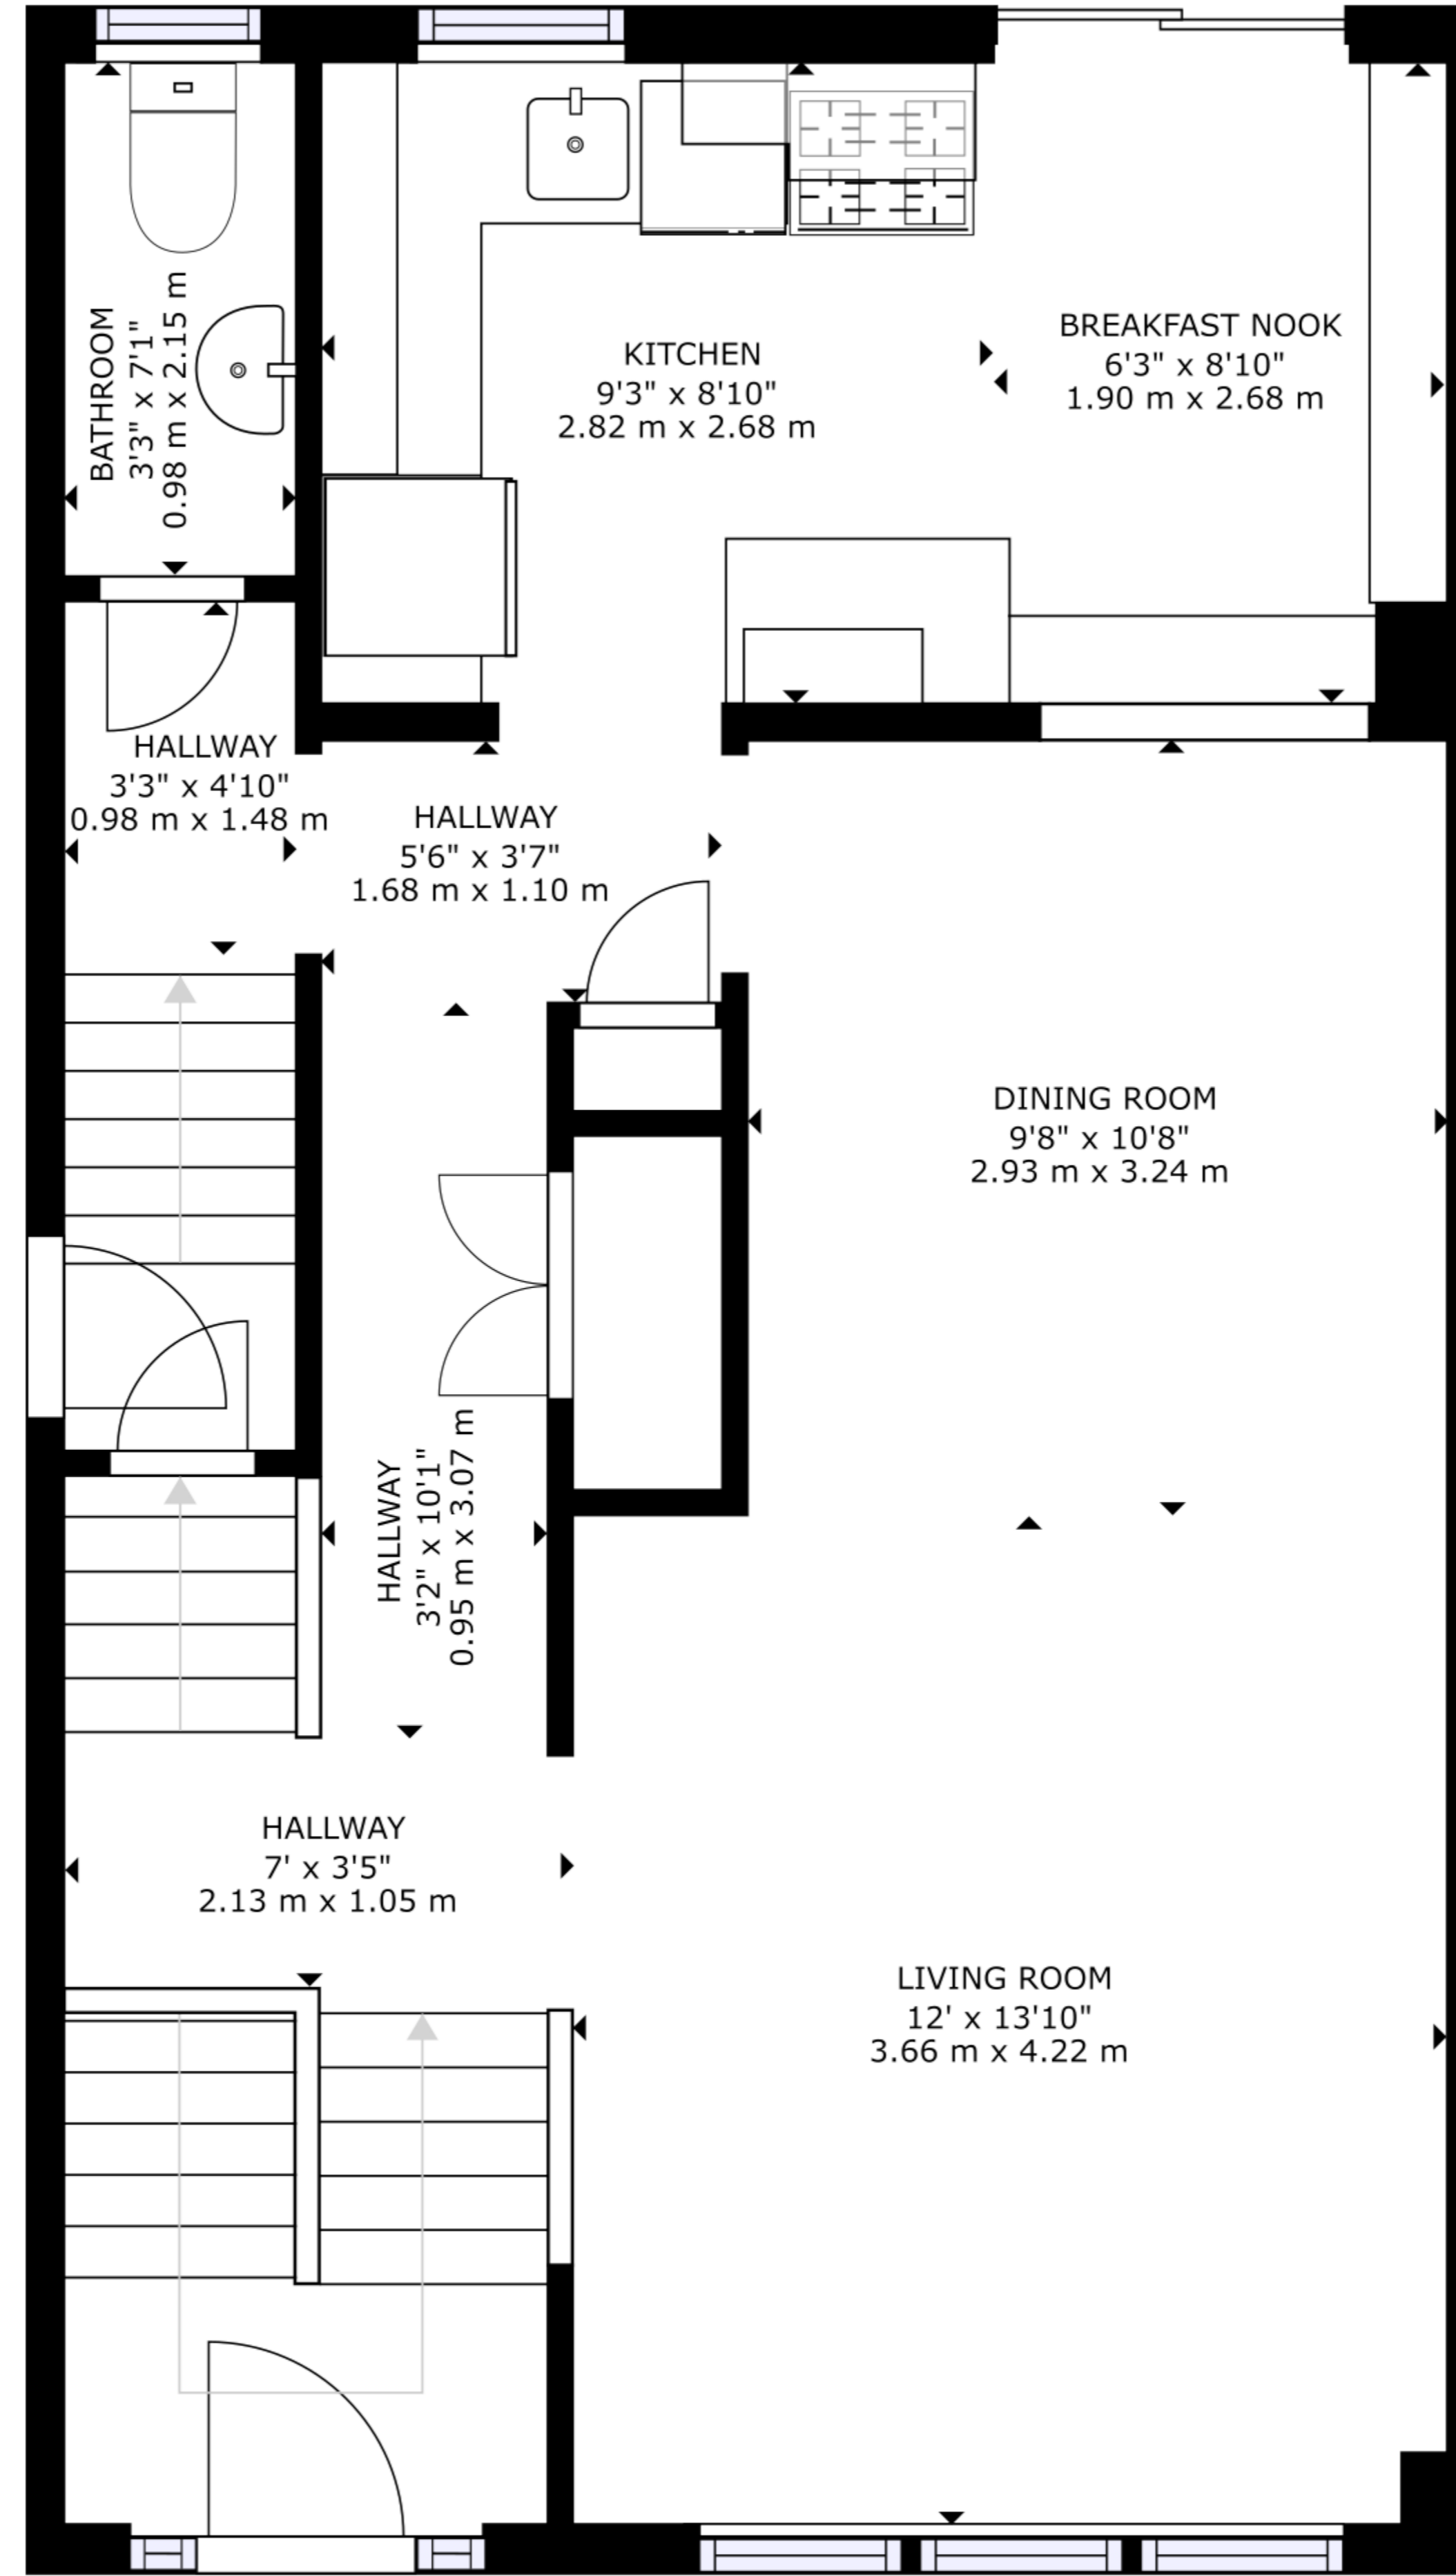

FLOOR 1

FLOOR 2

FLOOR 3

GROSS INTERNAL AREA  
 FLOOR 1: 619 sq ft, 57.51 m<sup>2</sup>, FLOOR 2: 642 sq ft, 59.67 m<sup>2</sup>, FLOOR 3: 668 sq ft, 62.07 m<sup>2</sup>  
 TOTAL: 1929 sq ft, 179.25 m<sup>2</sup>  
 SIZES AND DIMENSIONS ARE APPROXIMATE, ACTUAL MAY VARY.