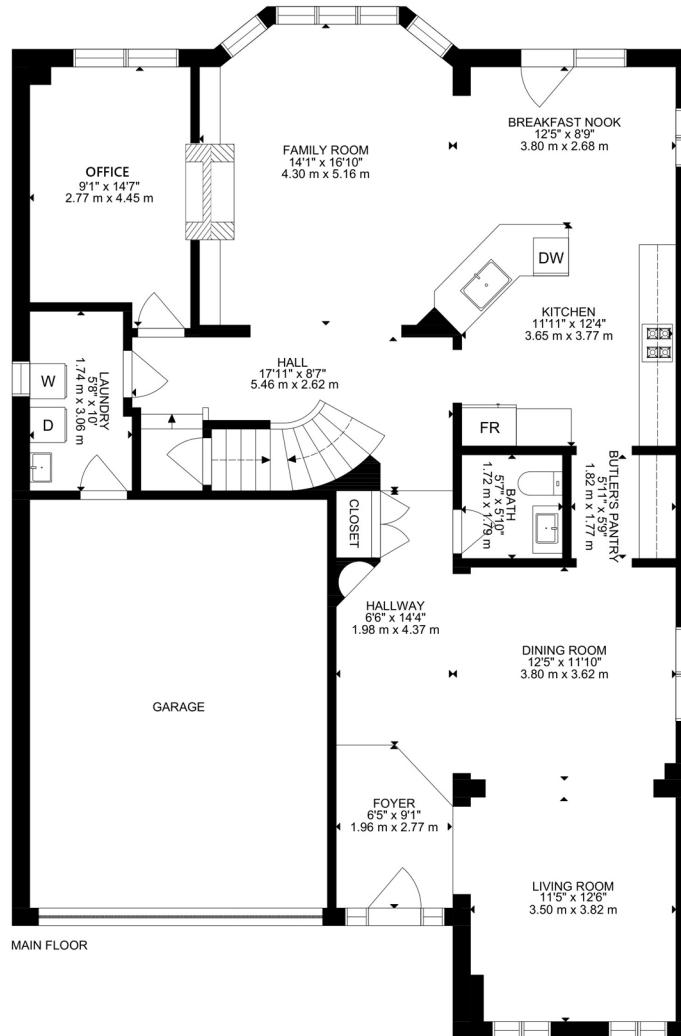

202 Innville Cres, Oakville ON L6L 0B8, CA

GROSS INTERNAL AREA
 LOWER FLOOR: 140 m², 1506 SQ FT, MAIN FLOOR: 144 m², 1550 SQ FT, UPPER FLOOR: 144 m², 1550 SQ FT
 TOTAL: 428 m², 4606 SQ FT
 SIZE AND DIMENSIONS ARE APPROXIMATE, ACTUAL MAY VARY