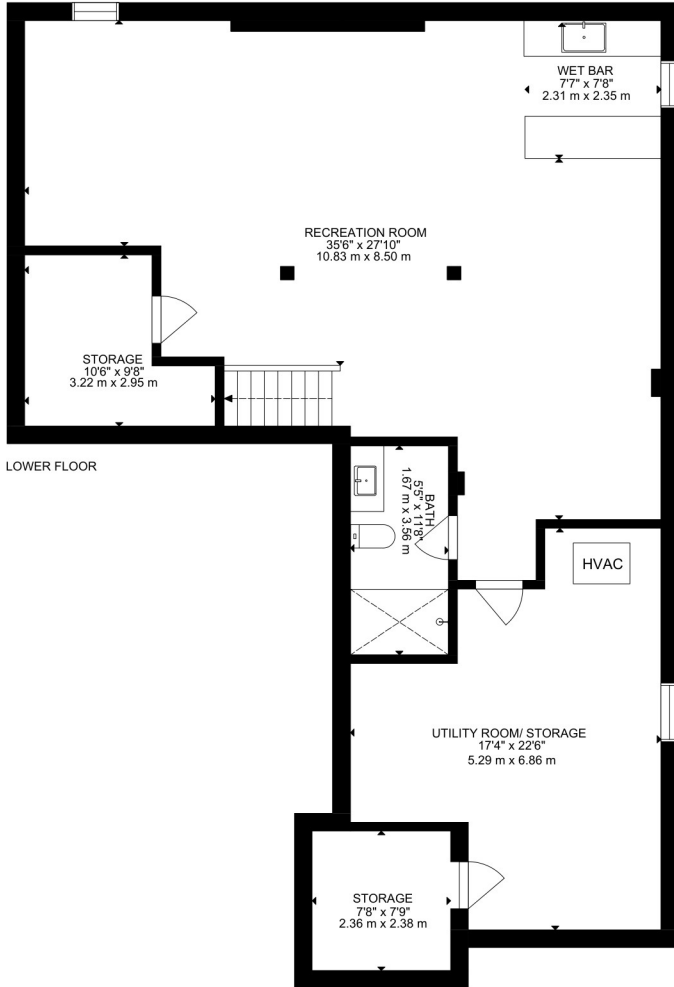

202 Innville Cres, Oakville ON L6L 0B8, CA

GROSS INTERNAL AREA
 LOWER FLOOR: 140 m², 1506 SQ FT, MAIN FLOOR: 144 m², 1550 SQ FT, UPPER FLOOR: 144 m², 1550 SQ FT
 TOTAL: 428 m², 4606 SQ FT
 SIZE AND DIMENSIONS ARE APPROXIMATE, ACTUAL MAY VARY