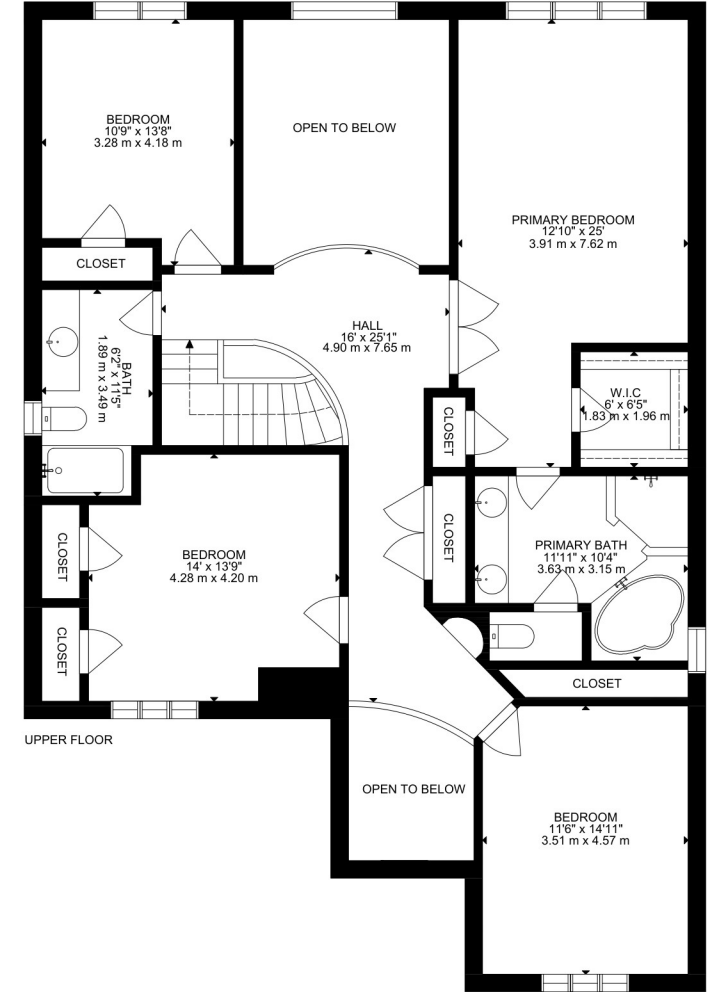

202 Innville Cres, Oakville ON L6L 0B8, CA

GROSS INTERNAL AREA
 LOWER FLOOR: 140 m², 1506 SQ FT, MAIN FLOOR: 144 m², 1550 SQ FT, UPPER FLOOR: 144 m², 1550 SQ FT
 TOTAL: 428 m², 4606 SQ FT
 SIZE AND DIMENSIONS ARE APPROXIMATE, ACTUAL MAY VARY