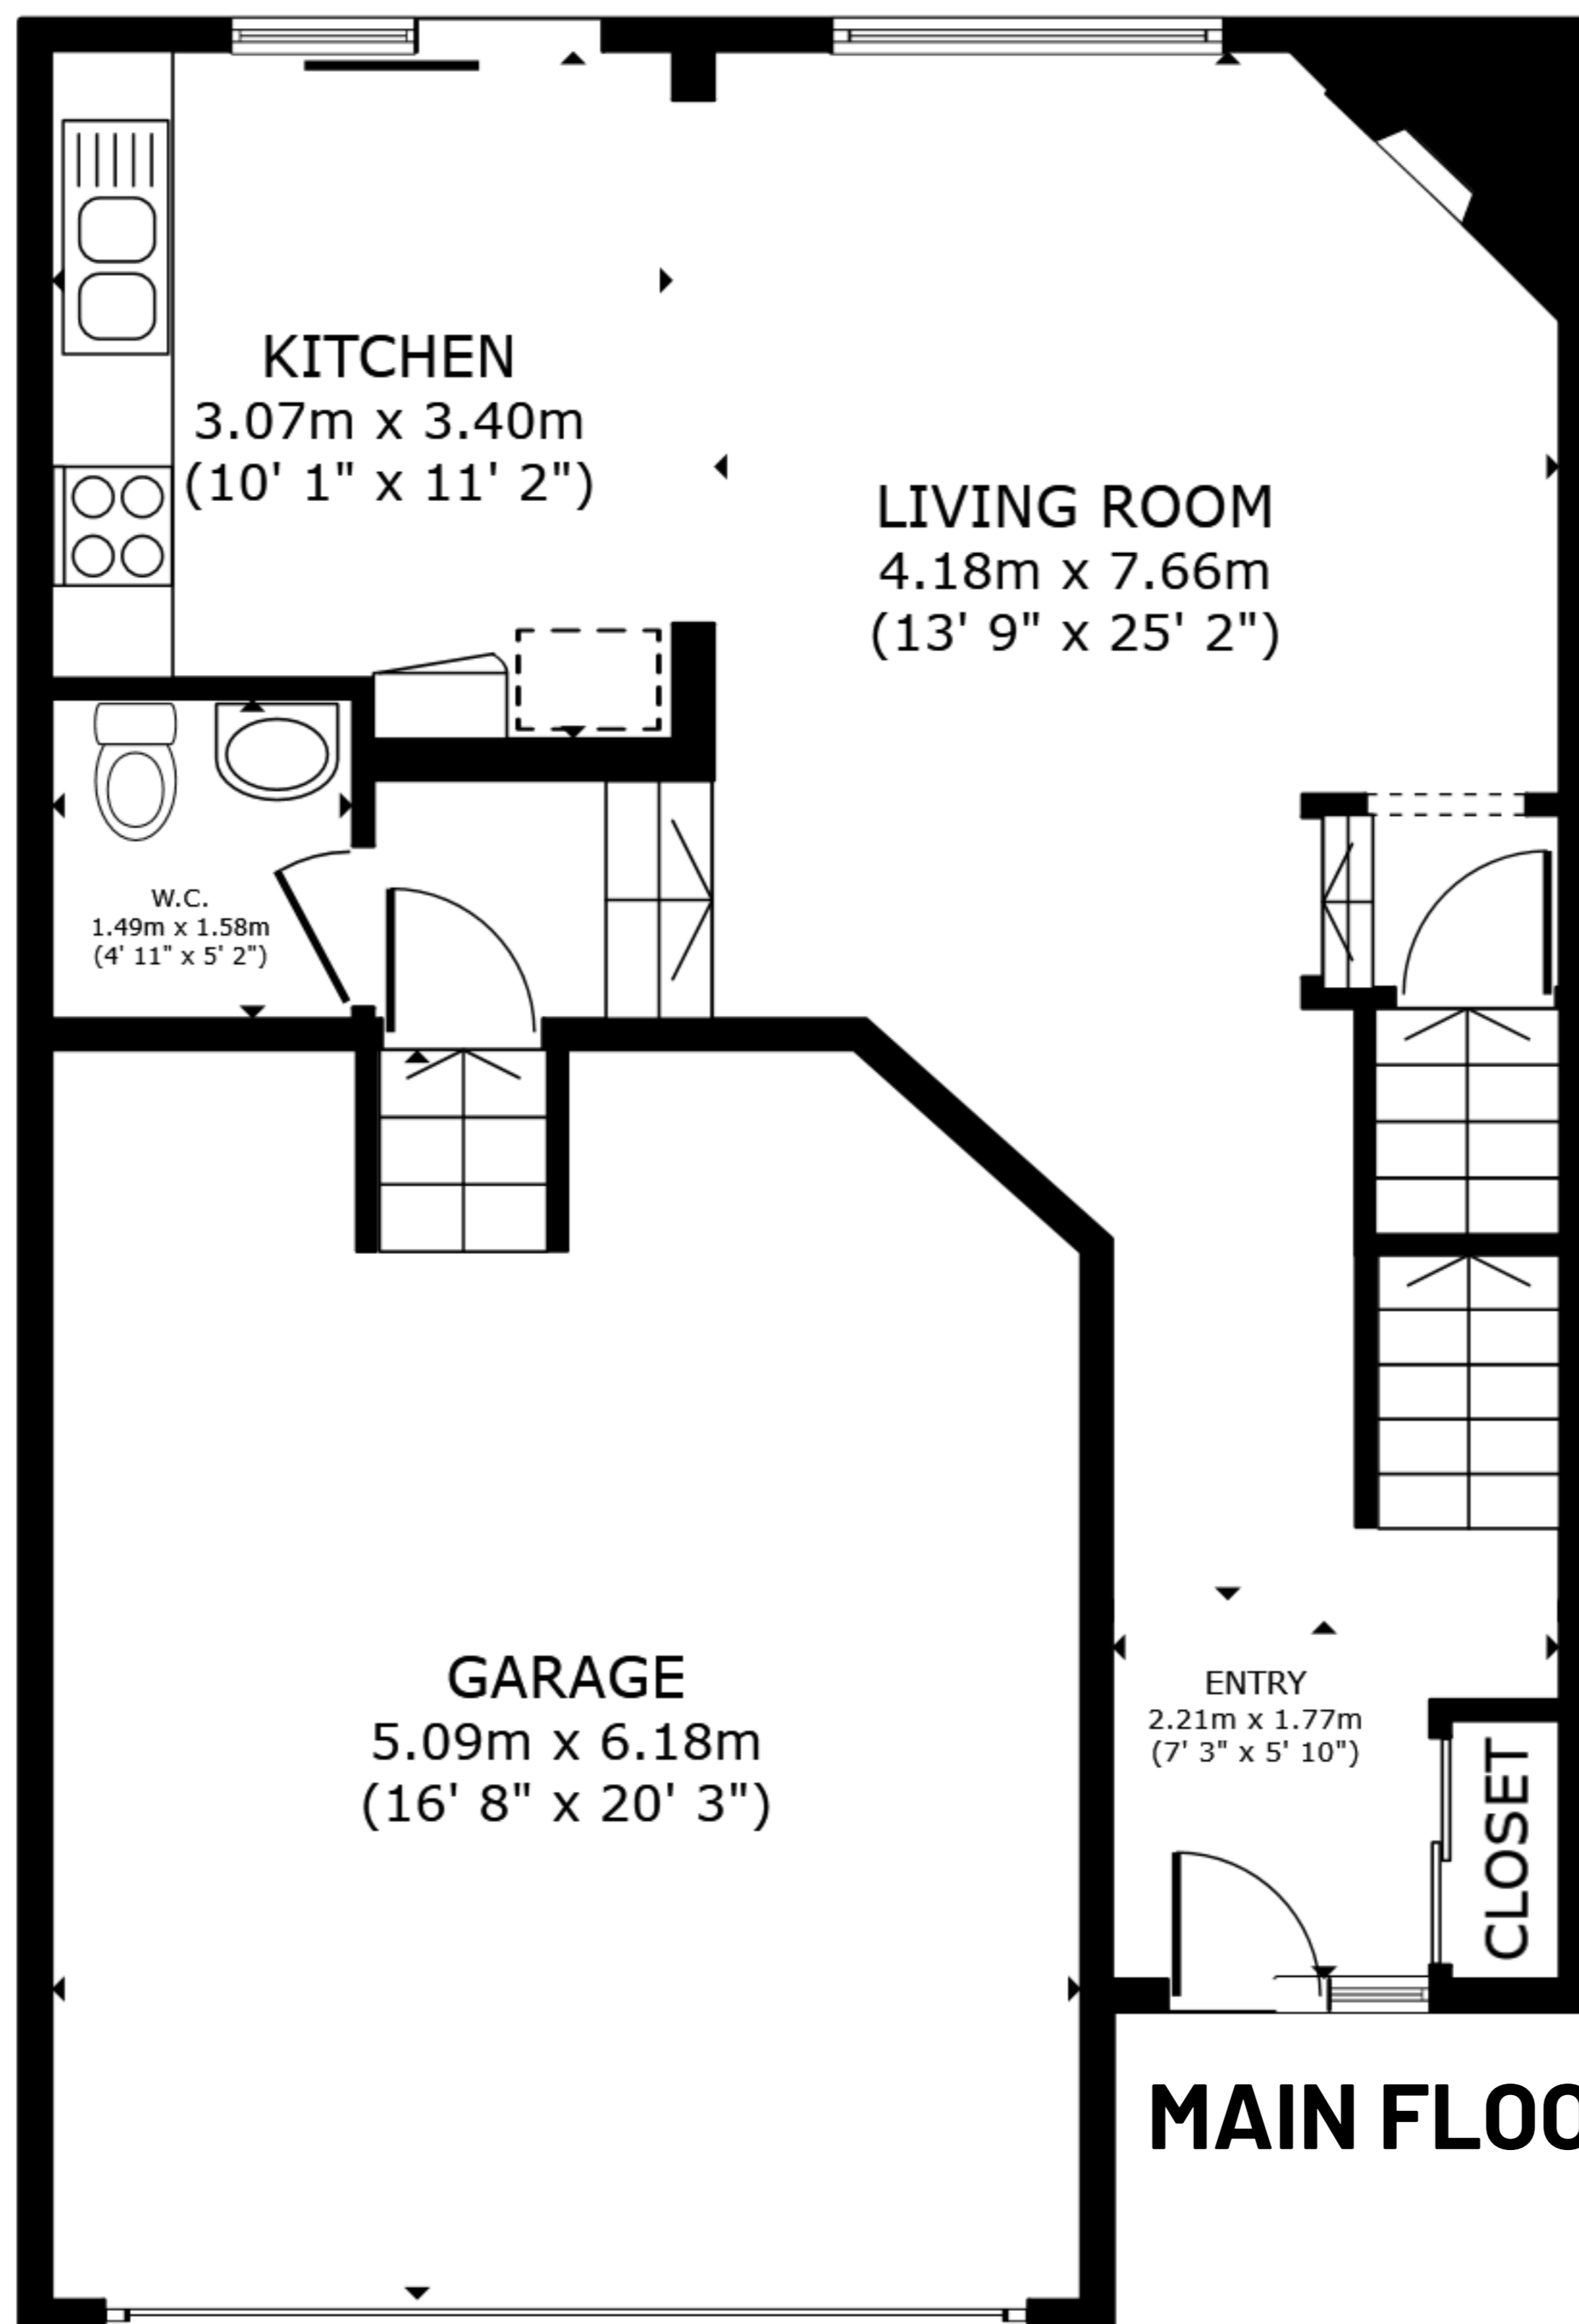

STORE ROOM
7.46m x 9.54m
(24' 6" x 31' 3")

STORE

BASEMENT

KITCHEN
3.07m x 3.40m
(10' 1" x 11' 2")

LIVING ROOM
4.18m x 7.66m
(13' 9" x 25' 2")

W.C.
1.49m x 1.58m
(4' 11" x 5' 2")

GARAGE
5.09m x 6.18m
(16' 8" x 20' 3")

ENTRY
2.21m x 1.77m
(7' 3" x 5' 10")

CLOSET

MAIN FLOOR

PRIMARY BEDROOM
5.09m x 3.65m
(16' 8" x 12' 0")

PRIMARY BATHROOM
2.27m x 1.78m
(7' 5" x 5' 10")

BATHROOM
2.27m x 1.77m
(7' 5" x 5' 10")

LANDING
5.29m x 1.01m
(17' 4" x 3' 4")

BIR

BIR

BIR

BEDROOM
3.13m x 4.65m
(10' 3" x 15' 3")

BEDROOM
3.59m x 4.65m
(11' 9" x 15' 3")

BIR

UP STAIRS