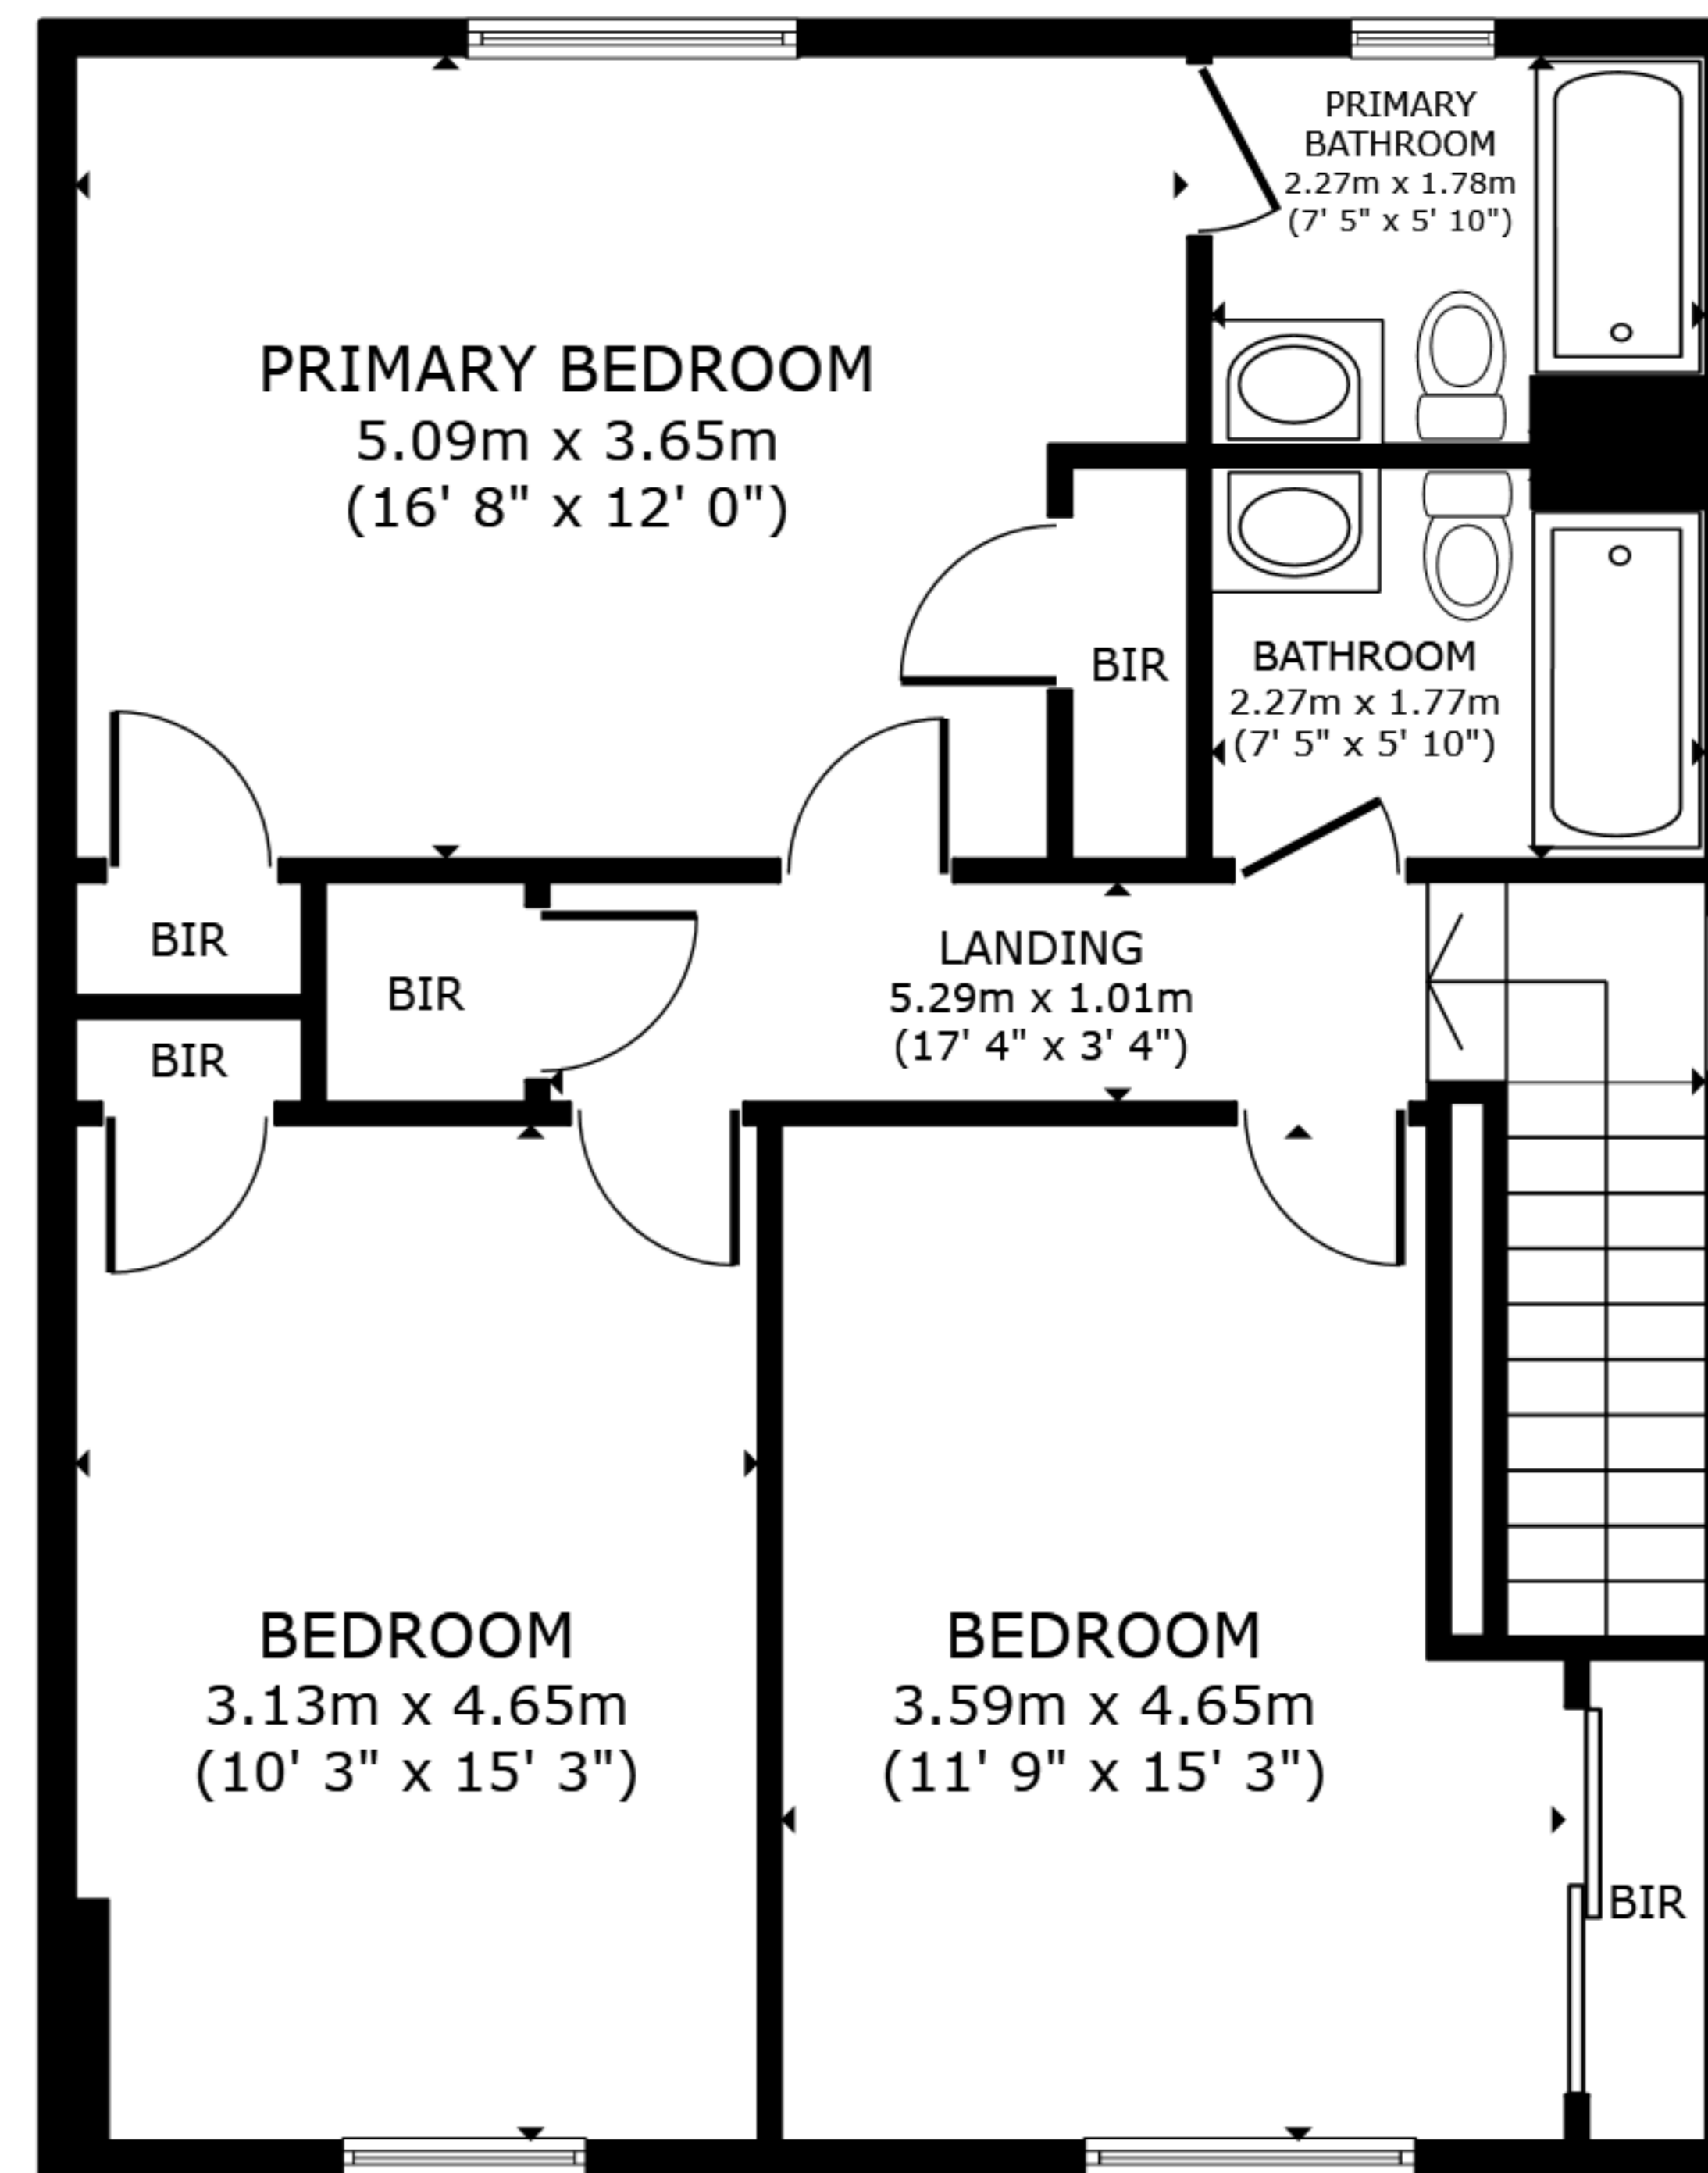

STORE ROOM
7.46m x 9.54m
(24' 6" x 31' 3")

STORE

BASEMENT

KITCHEN
3.07m x 3.40m
(10' 1" x 11' 2")

LIVING ROOM
4.18m x 7.66m
(13' 9" x 25' 2")

W.C.
1.49m x 1.58m
(4' 11" x 5' 2")

GARAGE
5.09m x 6.18m
(16' 8" x 20' 3")

ENTRY
2.21m x 1.77m
(7' 3" x 5' 10")

CLOSET

MAIN FLOOR

PRIMARY BEDROOM
5.09m x 3.65m
(16' 8" x 12' 0")

PRIMARY BATHROOM
2.27m x 1.78m
(7' 5" x 5' 10")

BATHROOM
2.27m x 1.77m
(7' 5" x 5' 10")

LANDING
5.29m x 1.01m
(17' 4" x 3' 4")

BIR

BIR

BIR

BEDROOM
3.13m x 4.65m
(10' 3" x 15' 3")

BEDROOM
3.59m x 4.65m
(11' 9" x 15' 3")

BIR

UP STAIRS