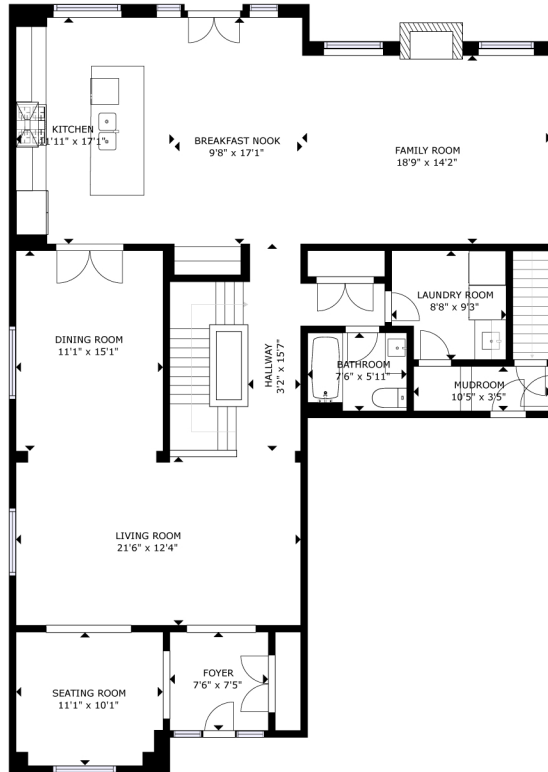

FLOOR 1

FLOOR 2

FLOOR 3

GROSS INTERNAL AREA
 FLOOR 1: 1678 sq ft, FLOOR 2: 1687 sq ft, FLOOR 3: 2115 sq ft
 TOTAL: 5480 sq ft
 SIZES AND DIMENSIONS ARE APPROXIMATE, ACTUAL MAY VARY.