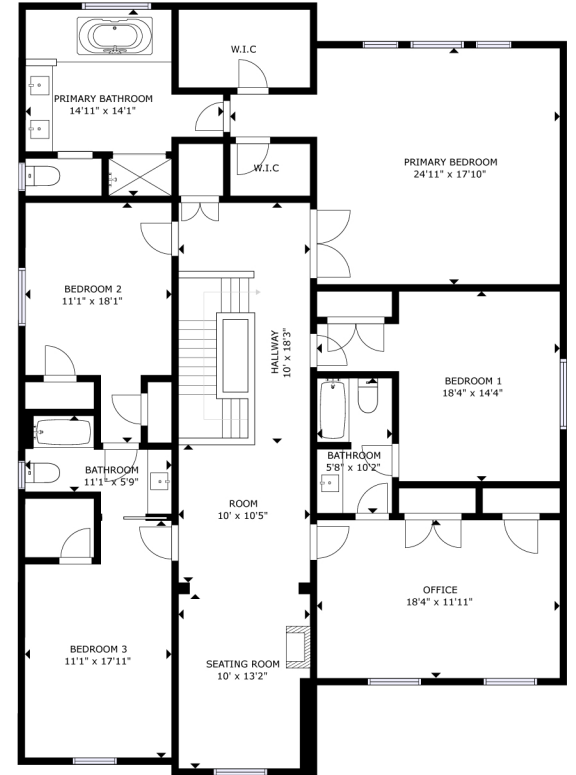

FLOOR 1

FLOOR 2

FLOOR 3

GROSS INTERNAL AREA
 FLOOR 1: 1678 sq ft, FLOOR 2: 1687 sq ft, FLOOR 3: 2115 sq ft
 TOTAL: 5480 sq ft
 SIZES AND DIMENSIONS ARE APPROXIMATE, ACTUAL MAY VARY.