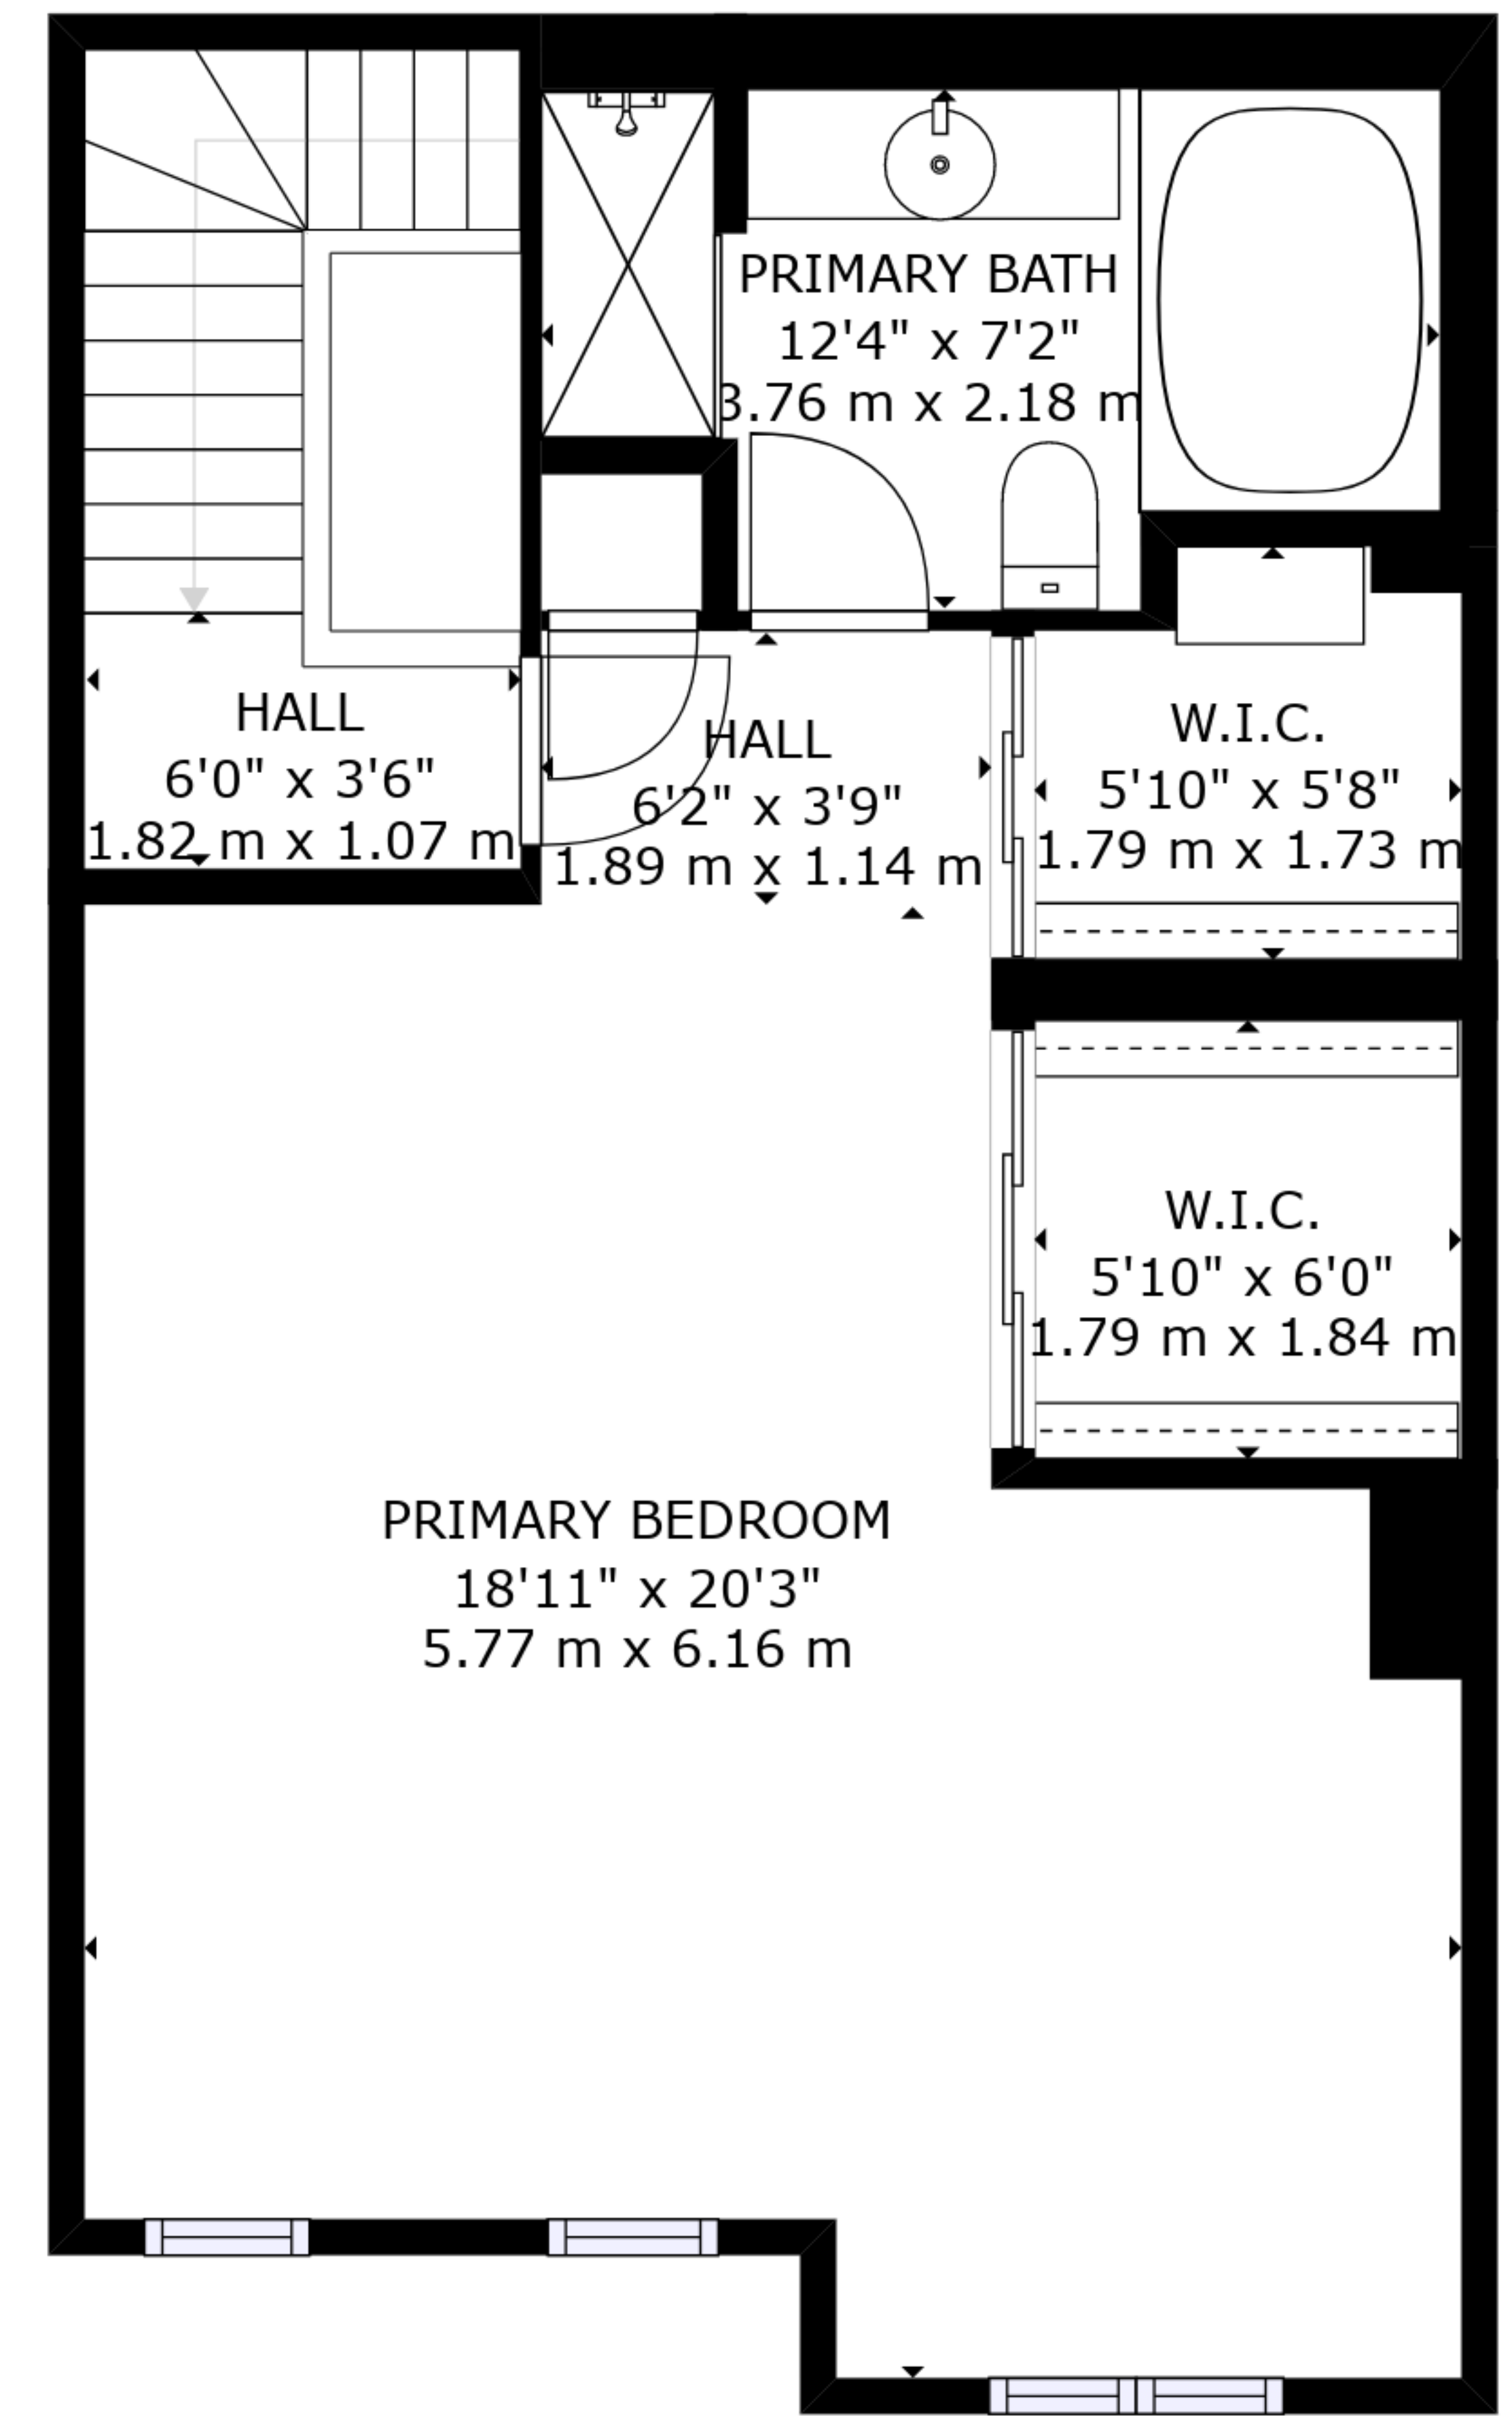

FLOOR 1

FLOOR 2

FLOOR 3

GROSS INTERNAL AREA
 FLOOR 1: 559 sq. ft, 52 m², FLOOR 2: 579 sq. ft, 54 m²
 FLOOR 3: 561 sq. ft, 52 m²
 TOTAL: 1700 sq. ft, 158 m²
 SIZES AND DIMENSIONS ARE APPROXIMATE, ACTUAL MAY VARY.