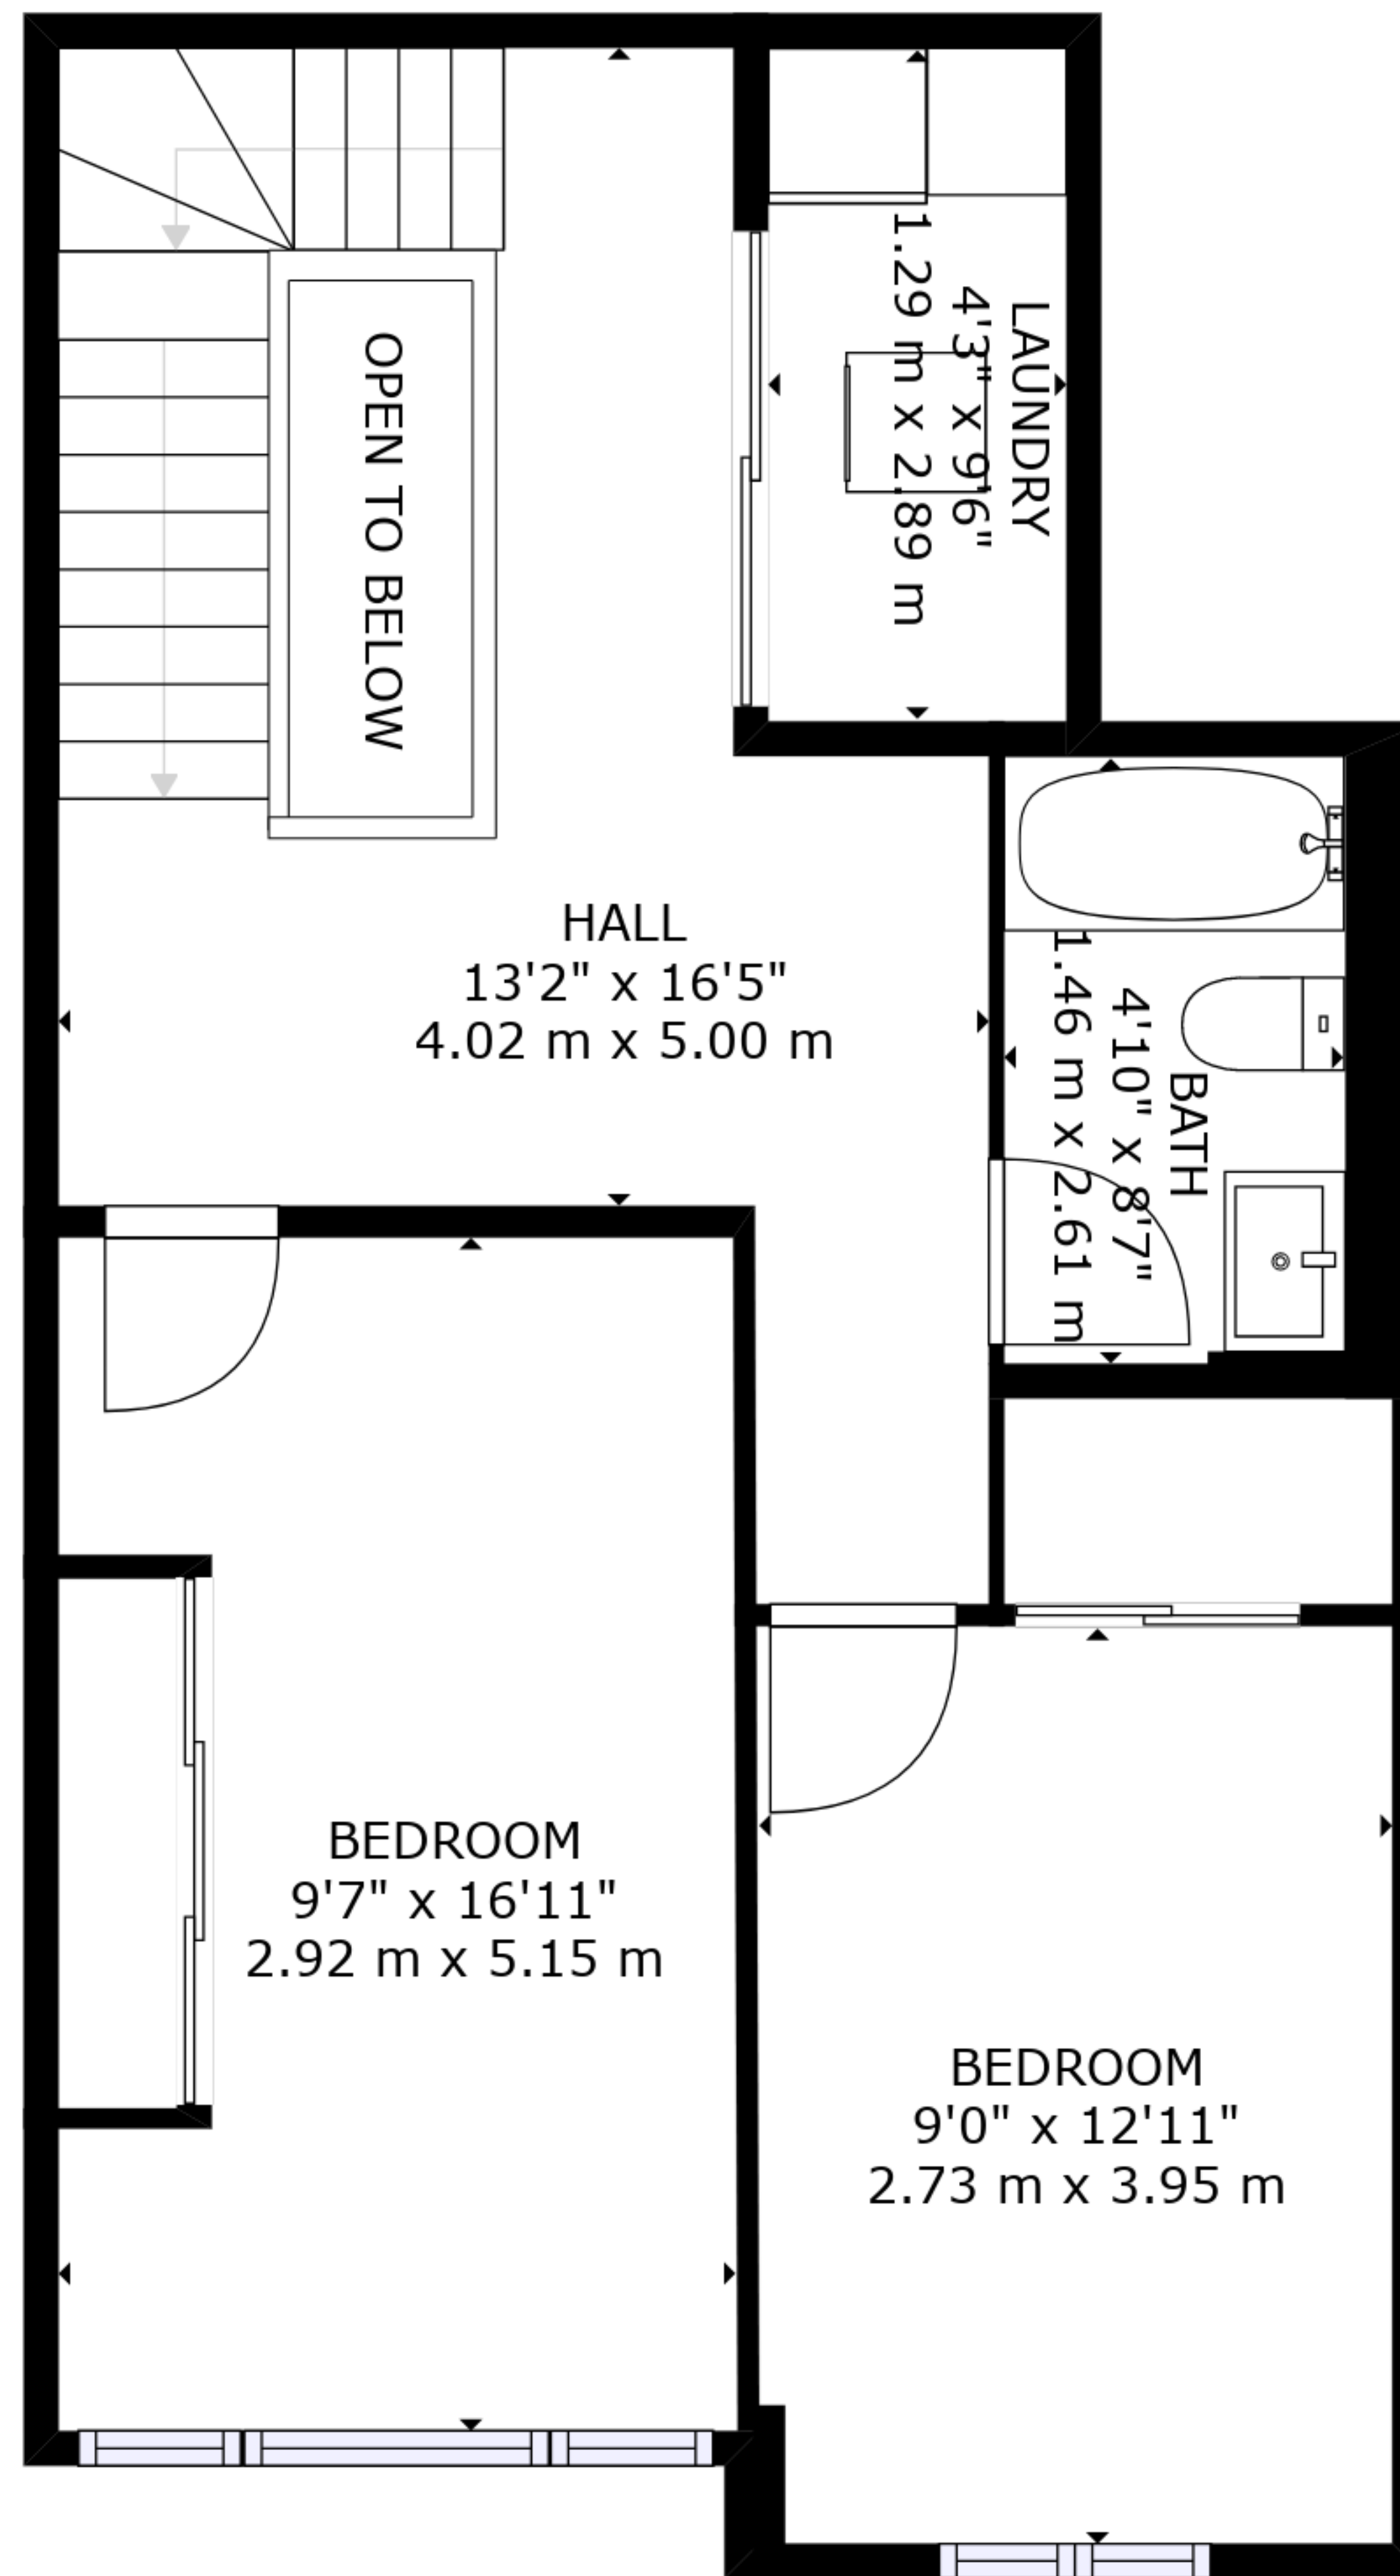

FLOOR 1

FLOOR 2

FLOOR 3

GROSS INTERNAL AREA
 FLOOR 1: 559 sq. ft, 52 m², FLOOR 2: 579 sq. ft, 54 m²
 FLOOR 3: 561 sq. ft, 52 m²
 TOTAL: 1700 sq. ft, 158 m²
 SIZES AND DIMENSIONS ARE APPROXIMATE, ACTUAL MAY VARY.