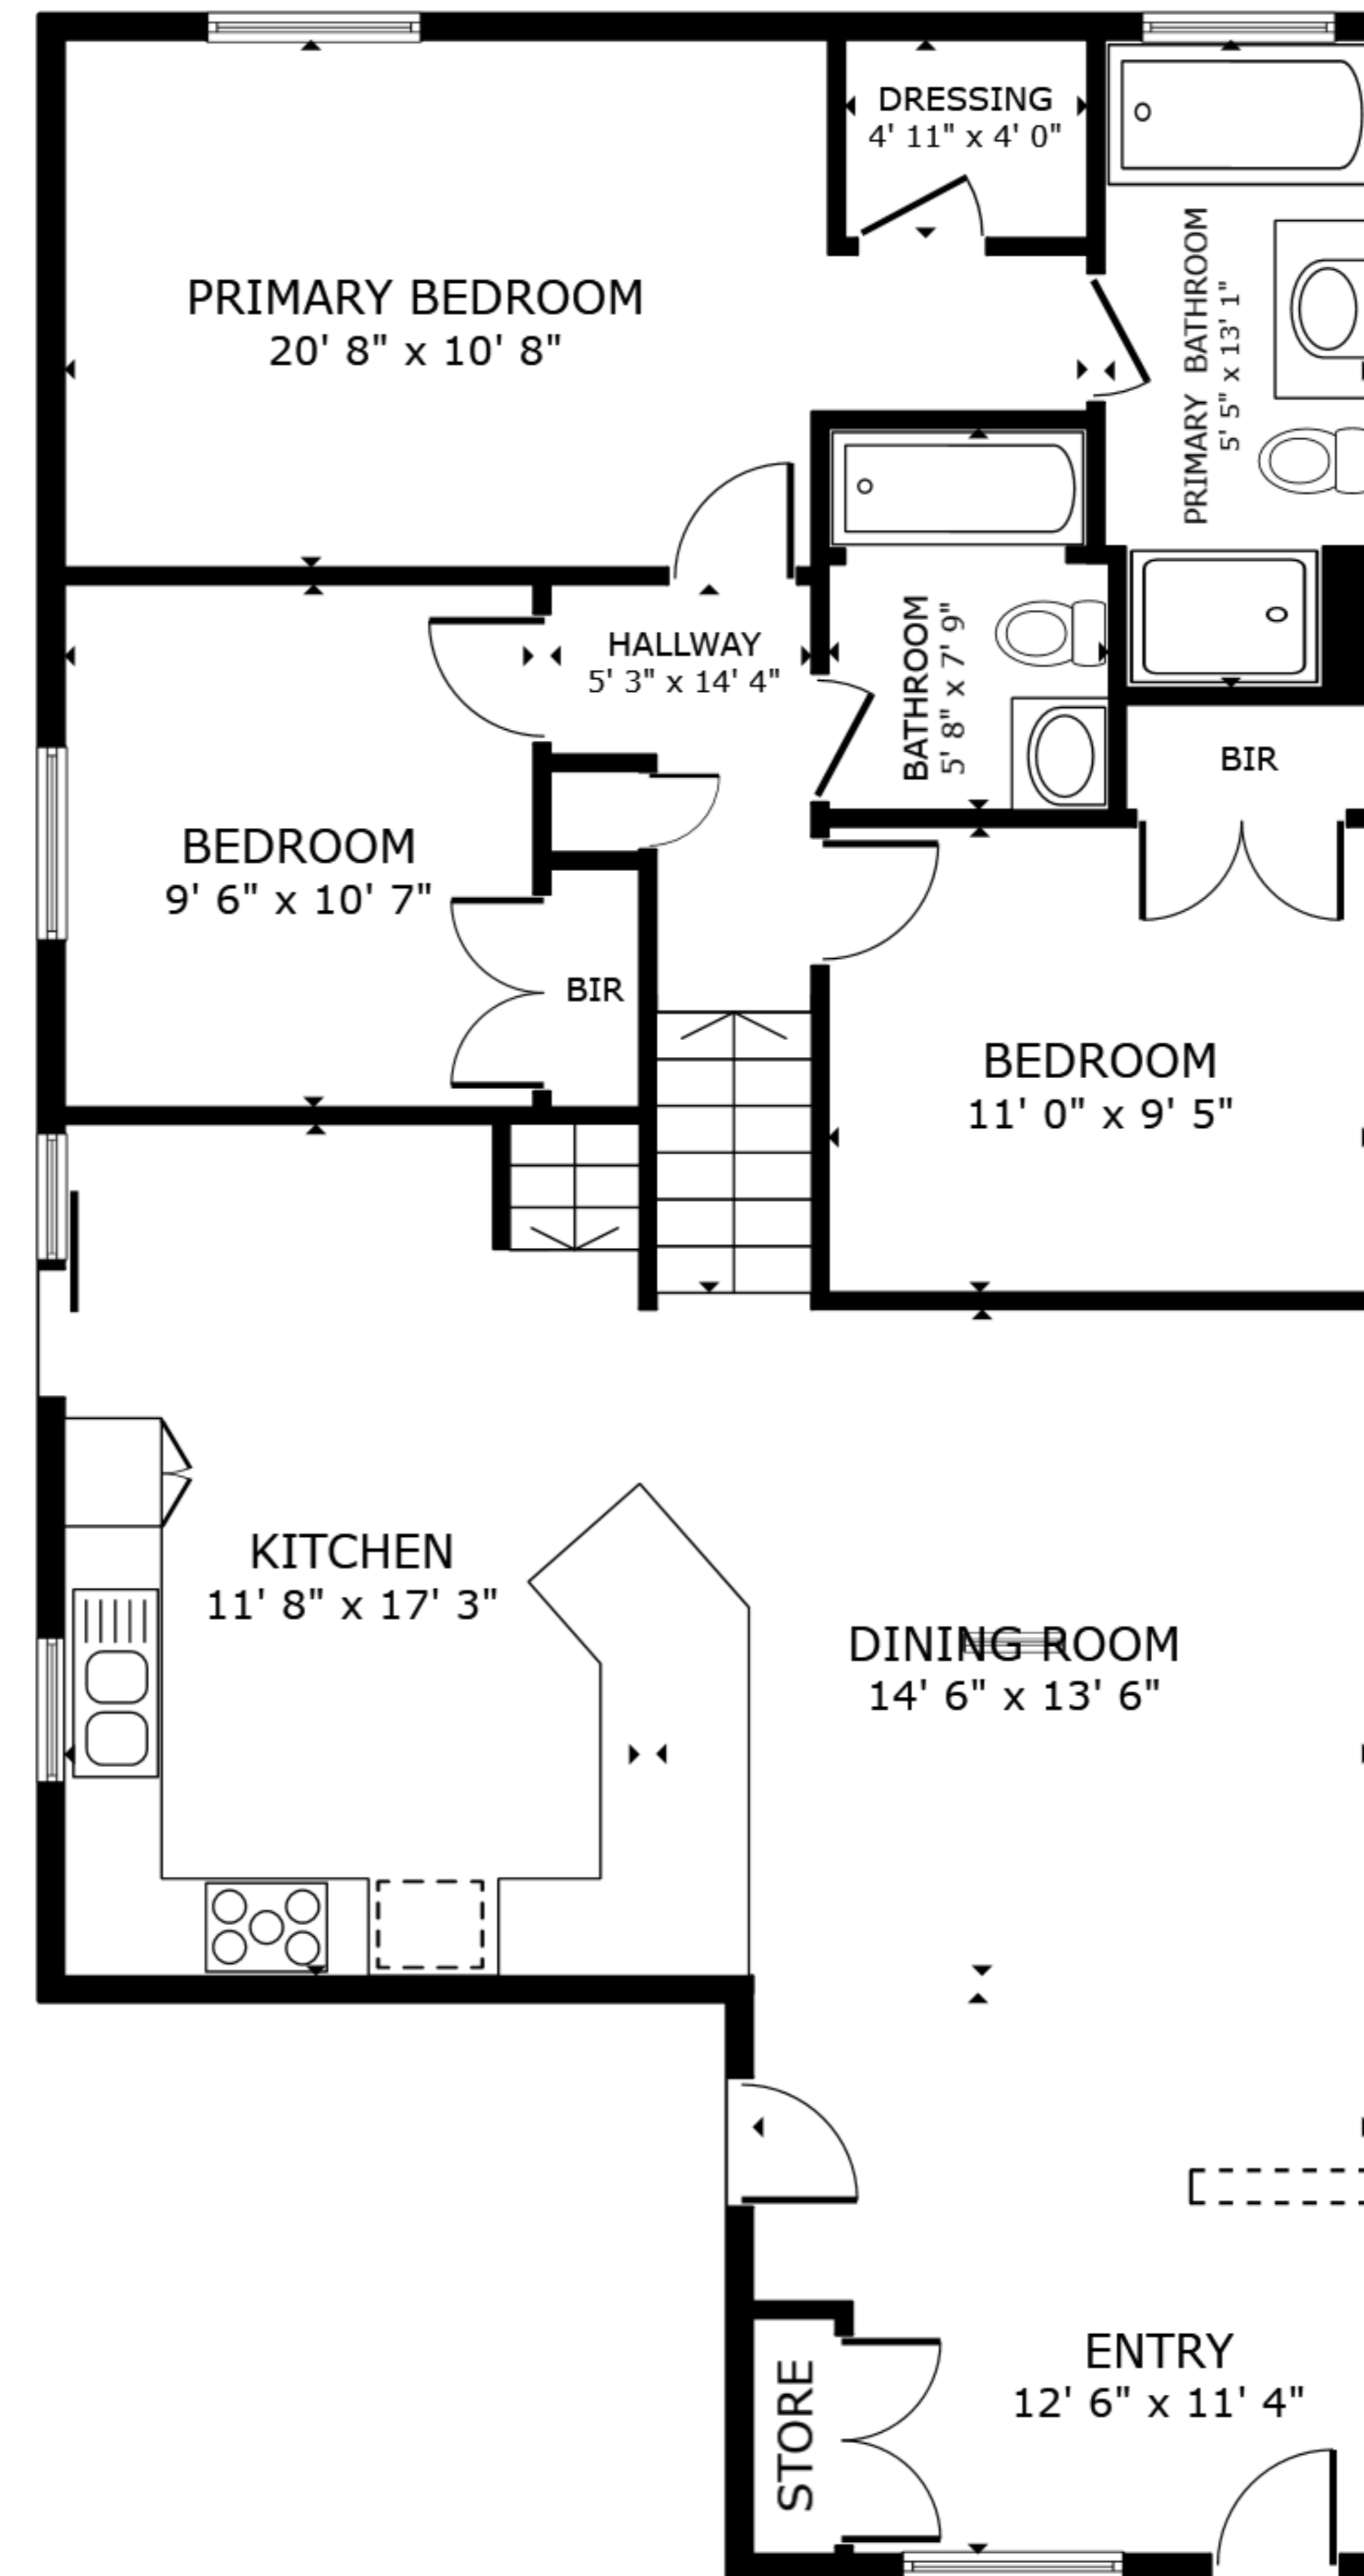

FLOOR 1

FLOOR 2

GROSS INTERNAL AREA
 FLOOR 1 1,271 sq.ft. FLOOR 2 1,177 sq.ft.
 TOTAL : 2,449 sq.ft.

SIZES AND DIMENSIONS ARE APPROXIMATE, ACTUAL MAY VARY.