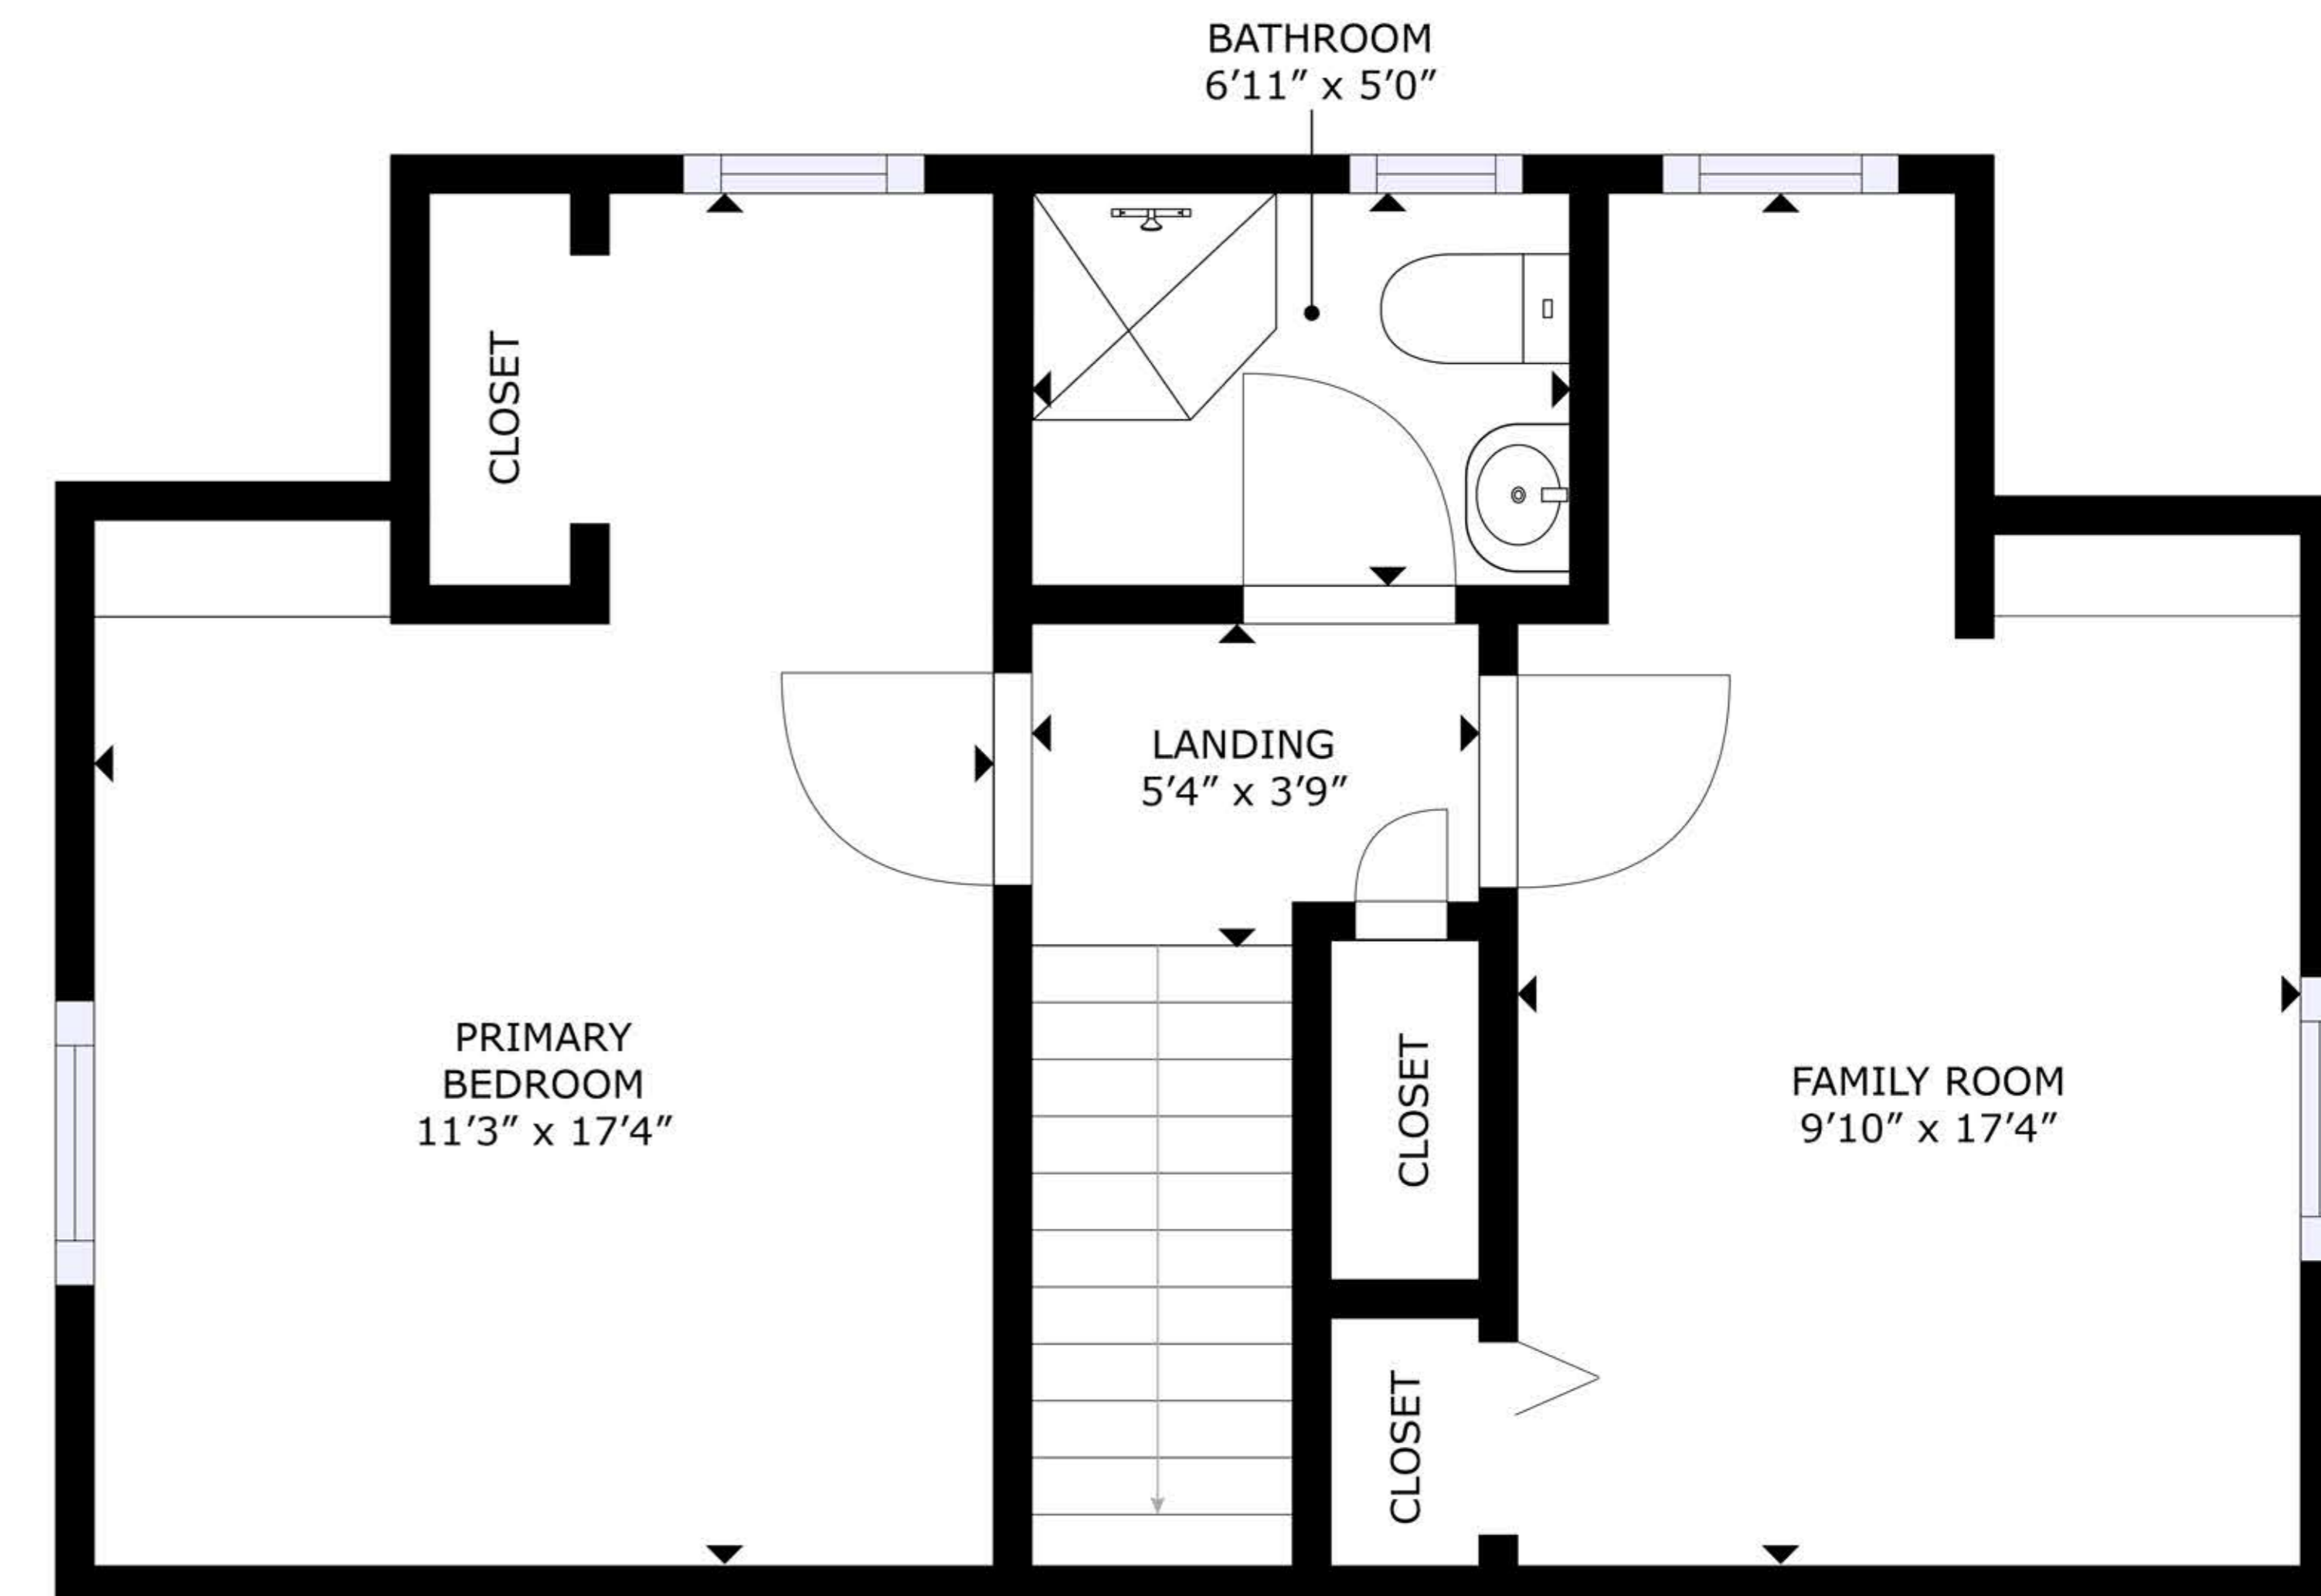

FLOOR 1

FLOOR 2

GROSS INTERNAL AREA
 FLOOR 1: 987 sq. ft, FLOOR 2: 440 sq. ft
 TOTAL: 1,427 sq. ft
 SIZES AND DIMENSIONS ARE APPROXIMATE, ACTUAL MAY VARY.