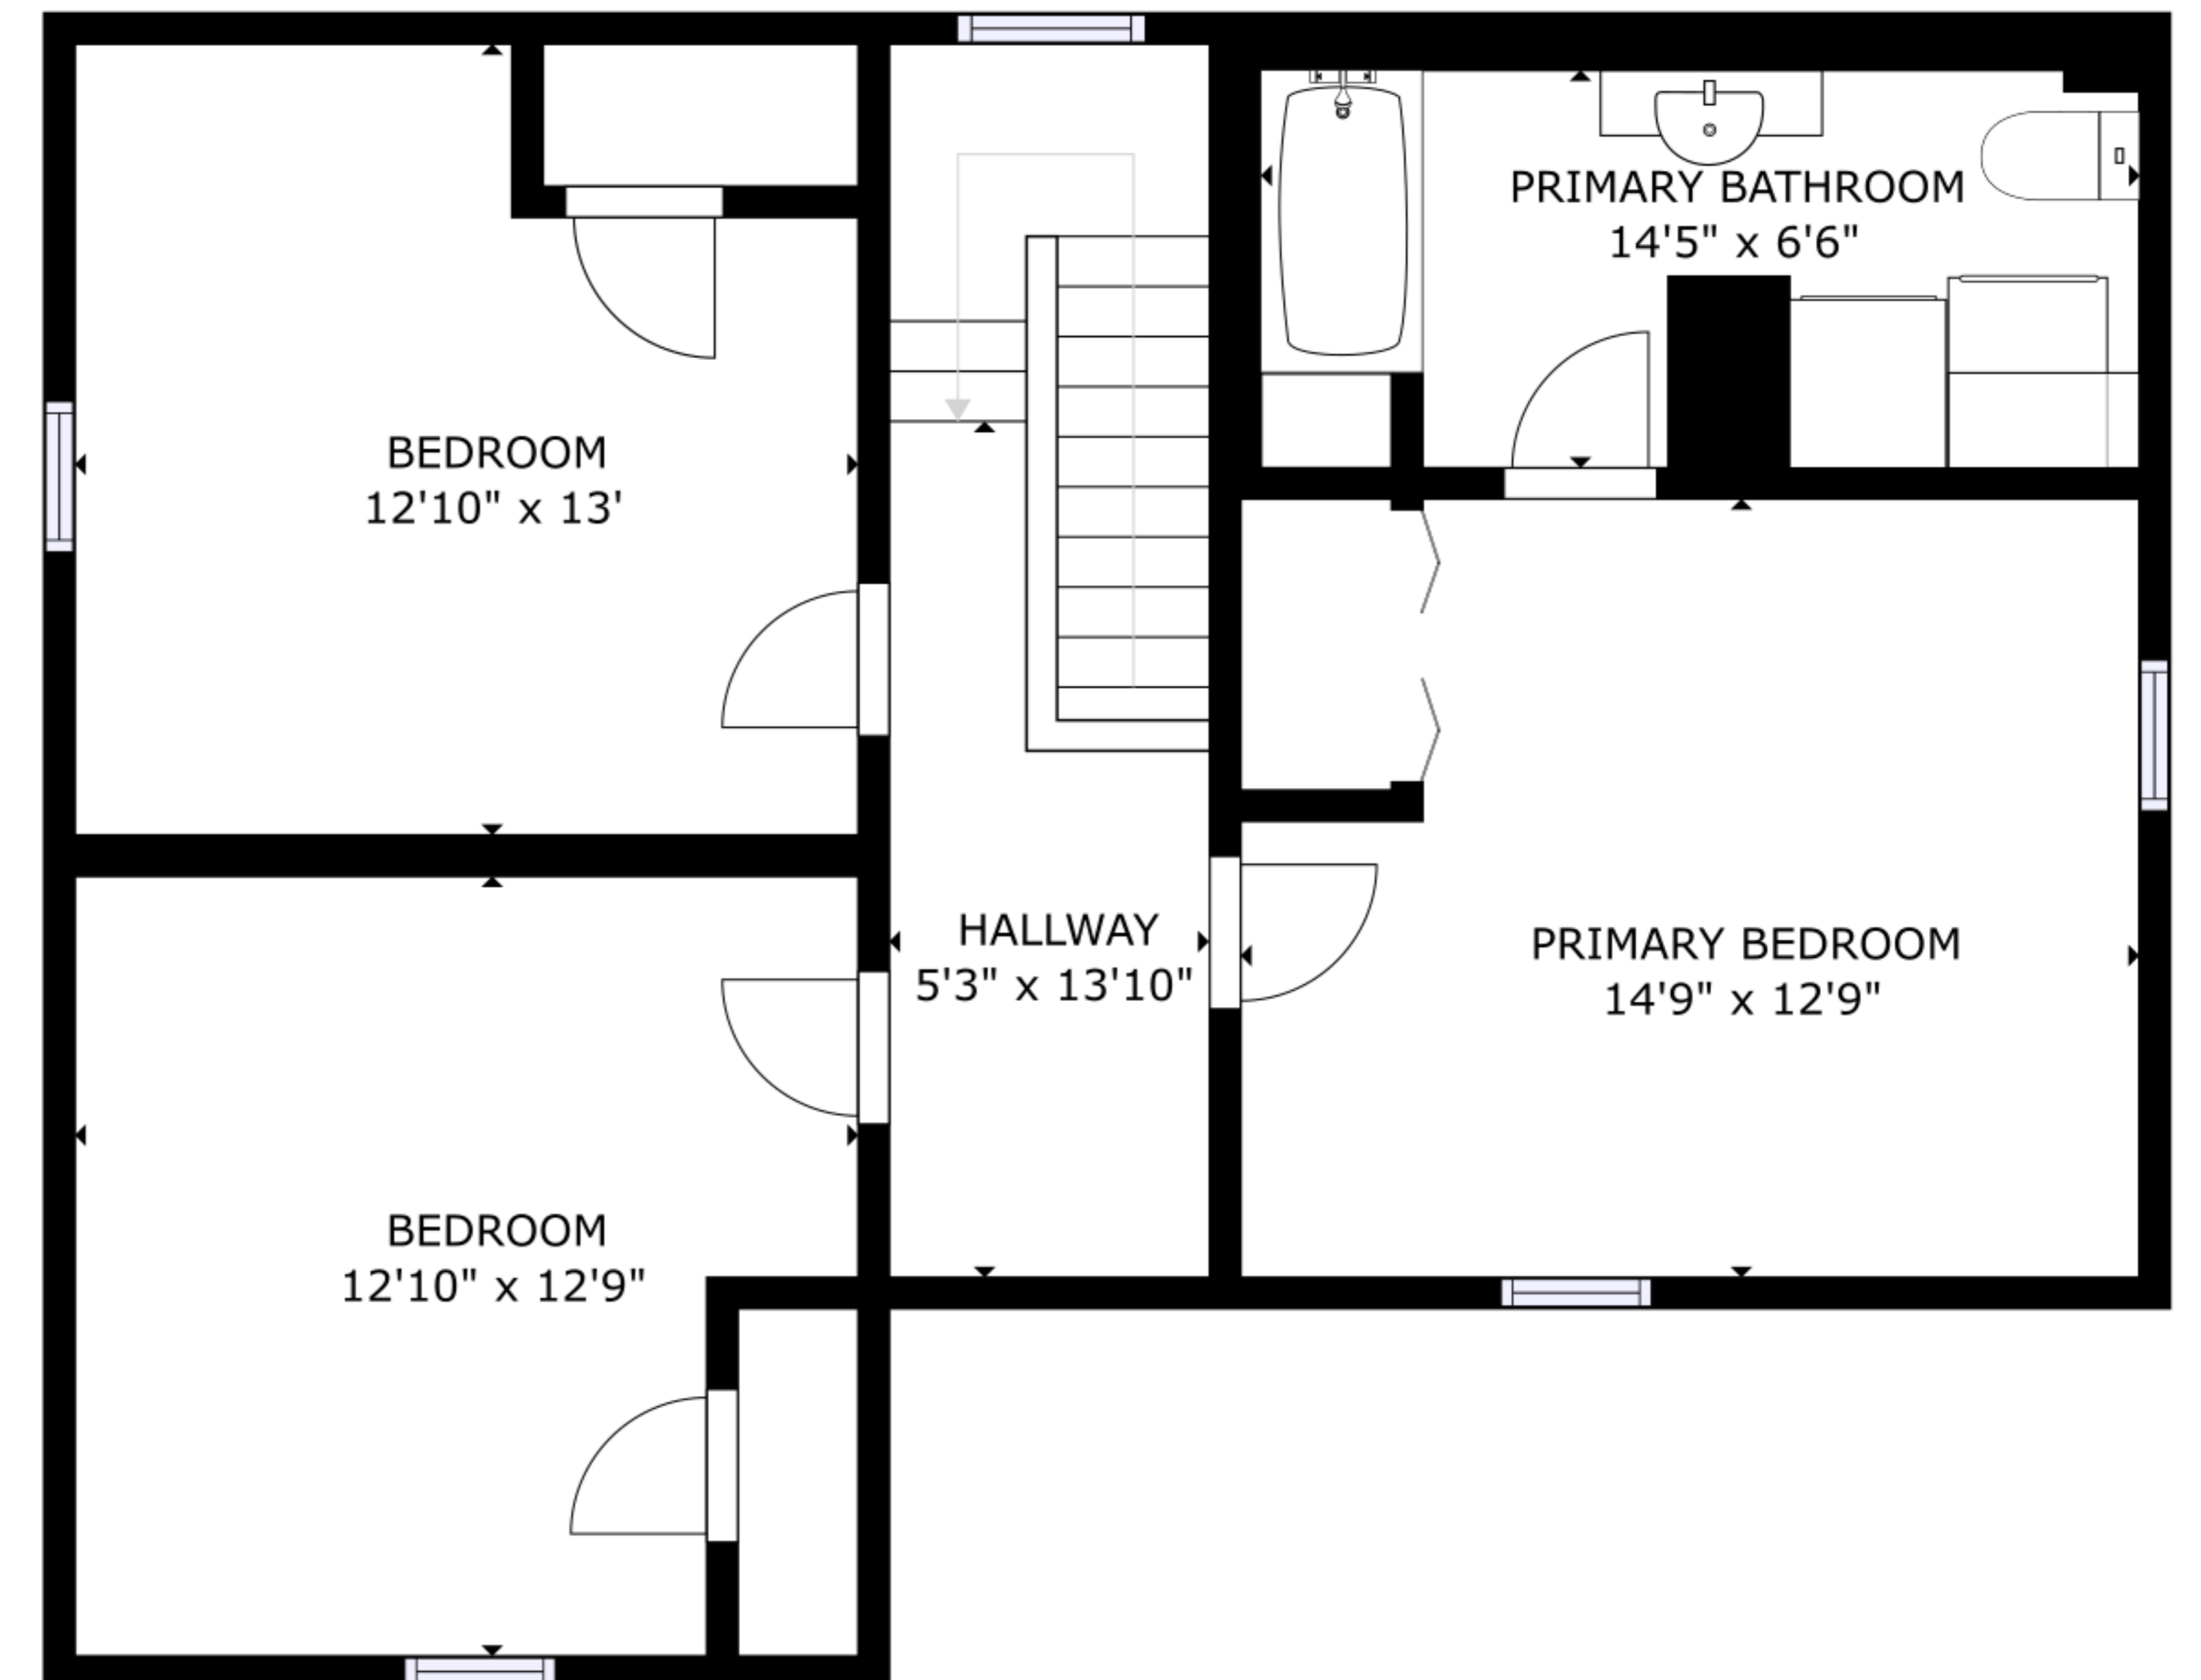

FLOOR 1

FLOOR 2

GROSS INTERNAL AREA
 FLOOR 1: 761 sq ft, FLOOR 2: 761 sq ft
 TOTAL: 1522 sq ft
 SIZES AND DIMENSIONS ARE APPROXIMATE, ACTUAL MAY VARY.