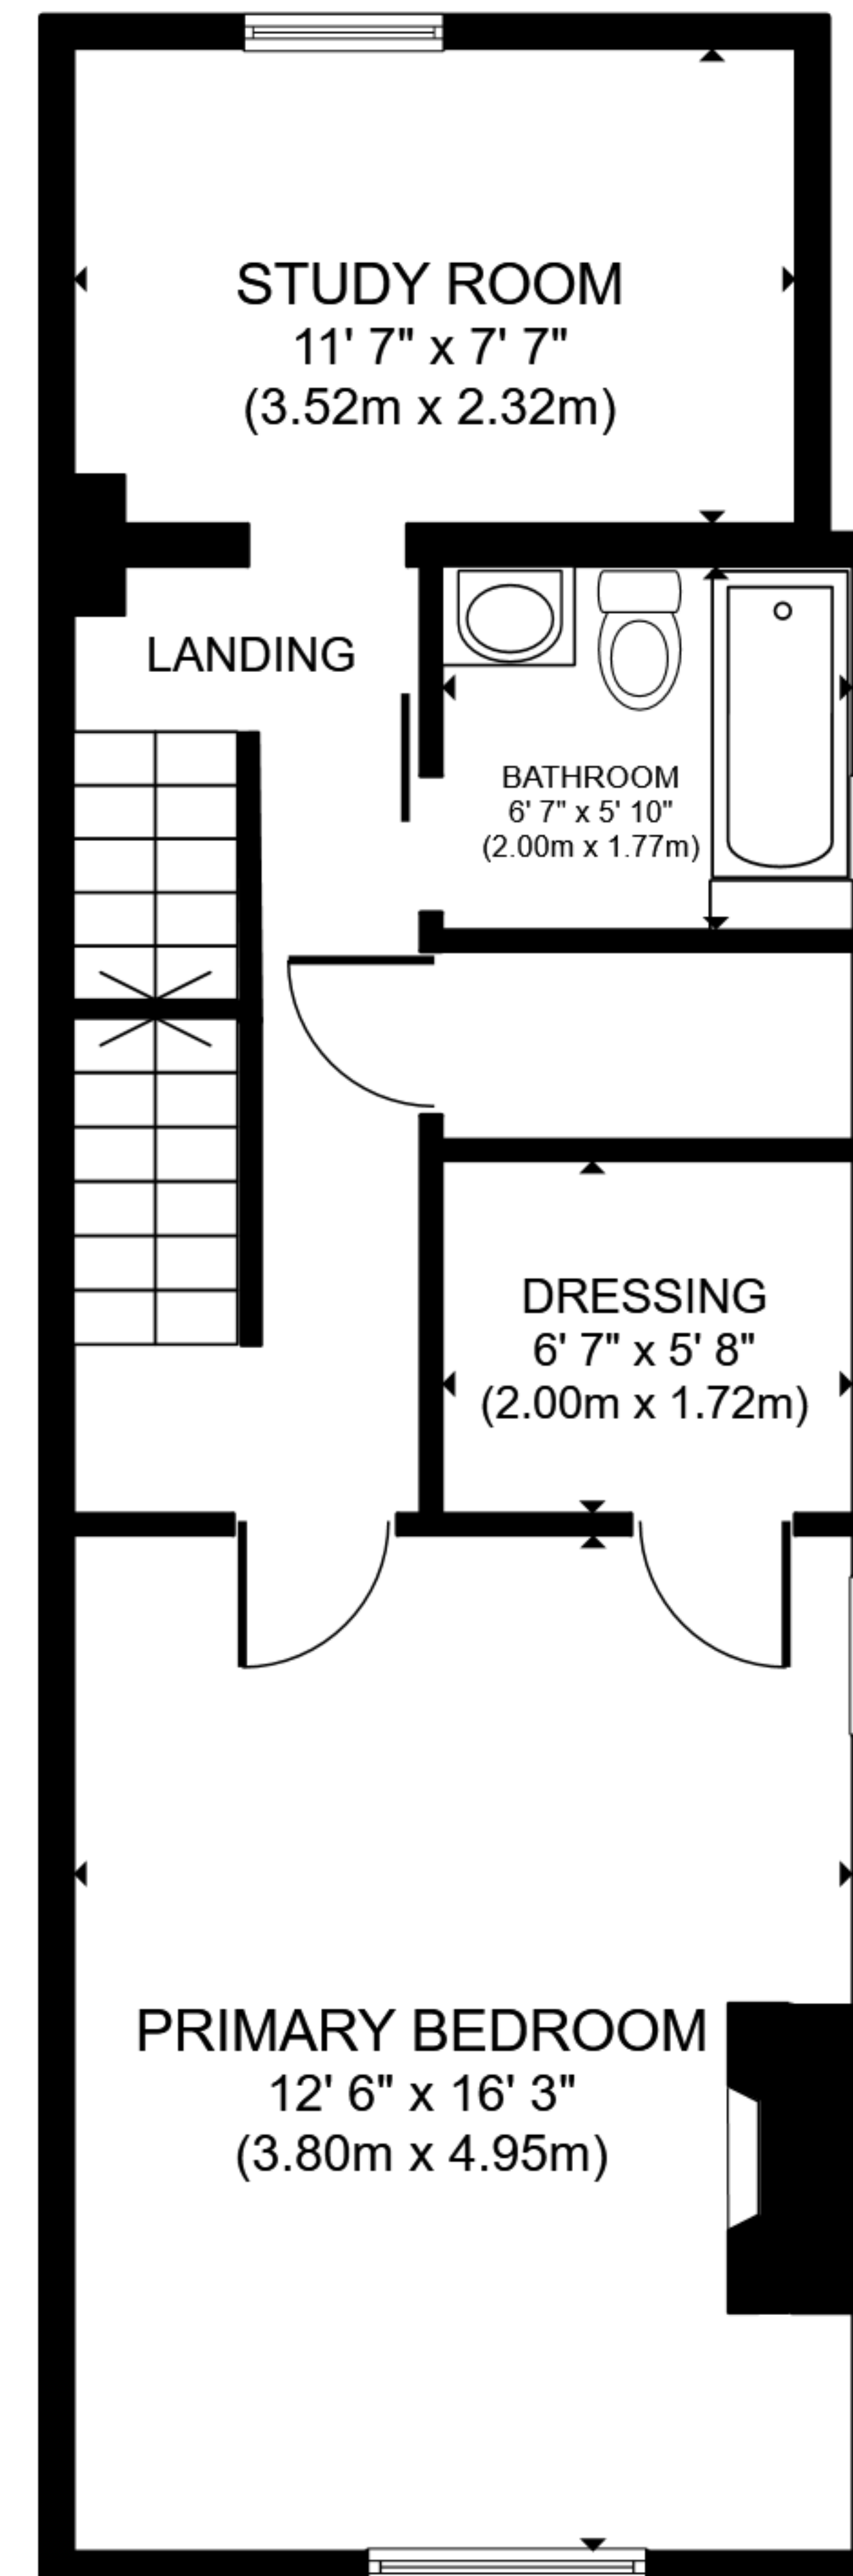

FLOOR 1

FLOOR 2

FLOOR 3

FLOOR 4

GROSS INTERNAL AREA
 FLOOR 1 366 sq.ft. (34.0 m²) FLOOR 2 571 sq.ft. (53.0 m²) FLOOR 3 491 sq.ft. (45.6 m²) FLOOR 4 267 sq.ft. (24.8 m²)
 TOTAL : 1,694 sq.ft. (157.4 m²)
 SIZES AND DIMENSIONS ARE APPROXIMATE, ACTUAL MAY VARY.