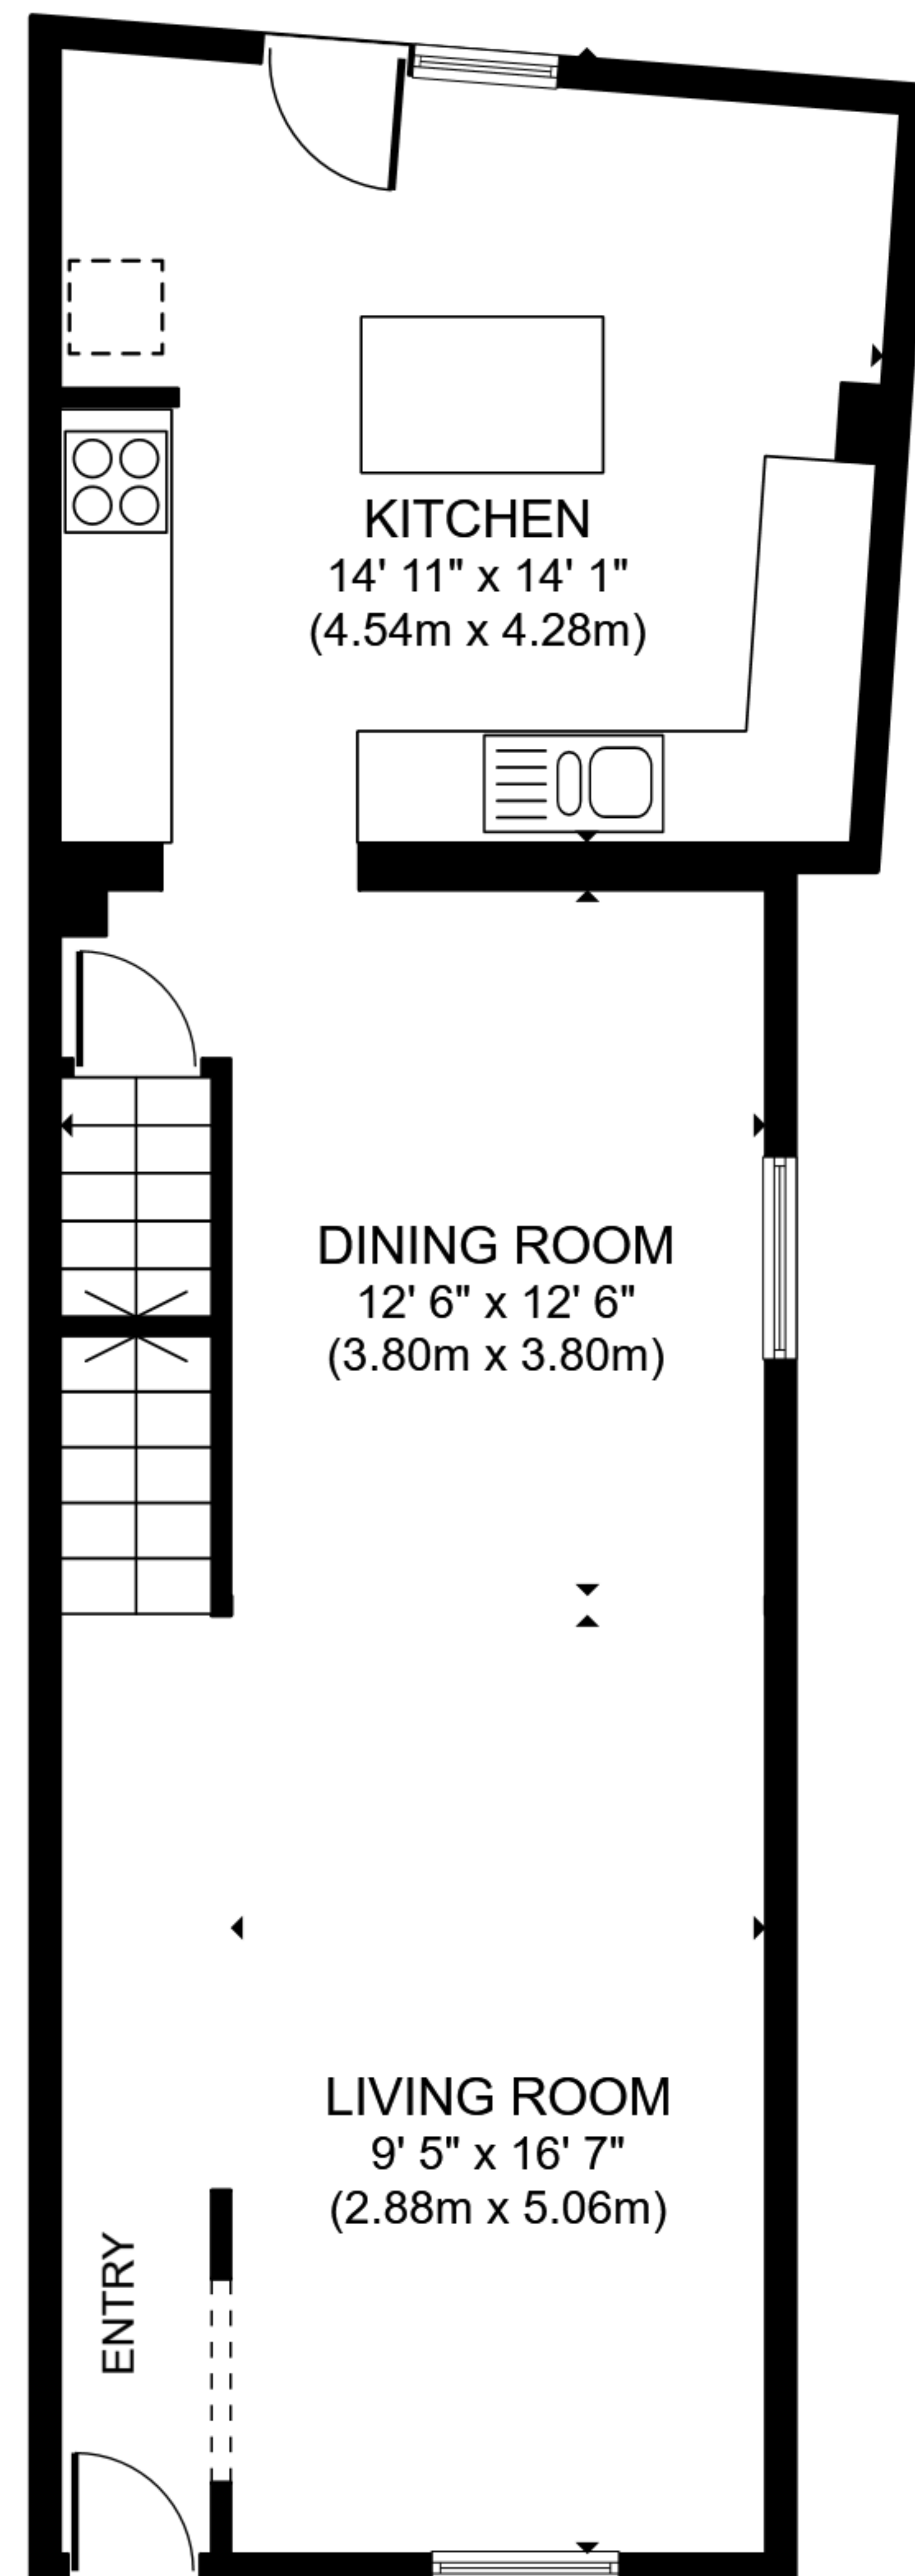

FLOOR 1

FLOOR 2

FLOOR 3

FLOOR 4

GROSS INTERNAL AREA
 FLOOR 1 366 sq.ft. (34.0 m²) FLOOR 2 571 sq.ft. (53.0 m²) FLOOR 3 491 sq.ft. (45.6 m²) FLOOR 4 267 sq.ft. (24.8 m²)
 TOTAL : 1,694 sq.ft. (157.4 m²)
 SIZES AND DIMENSIONS ARE APPROXIMATE, ACTUAL MAY VARY.