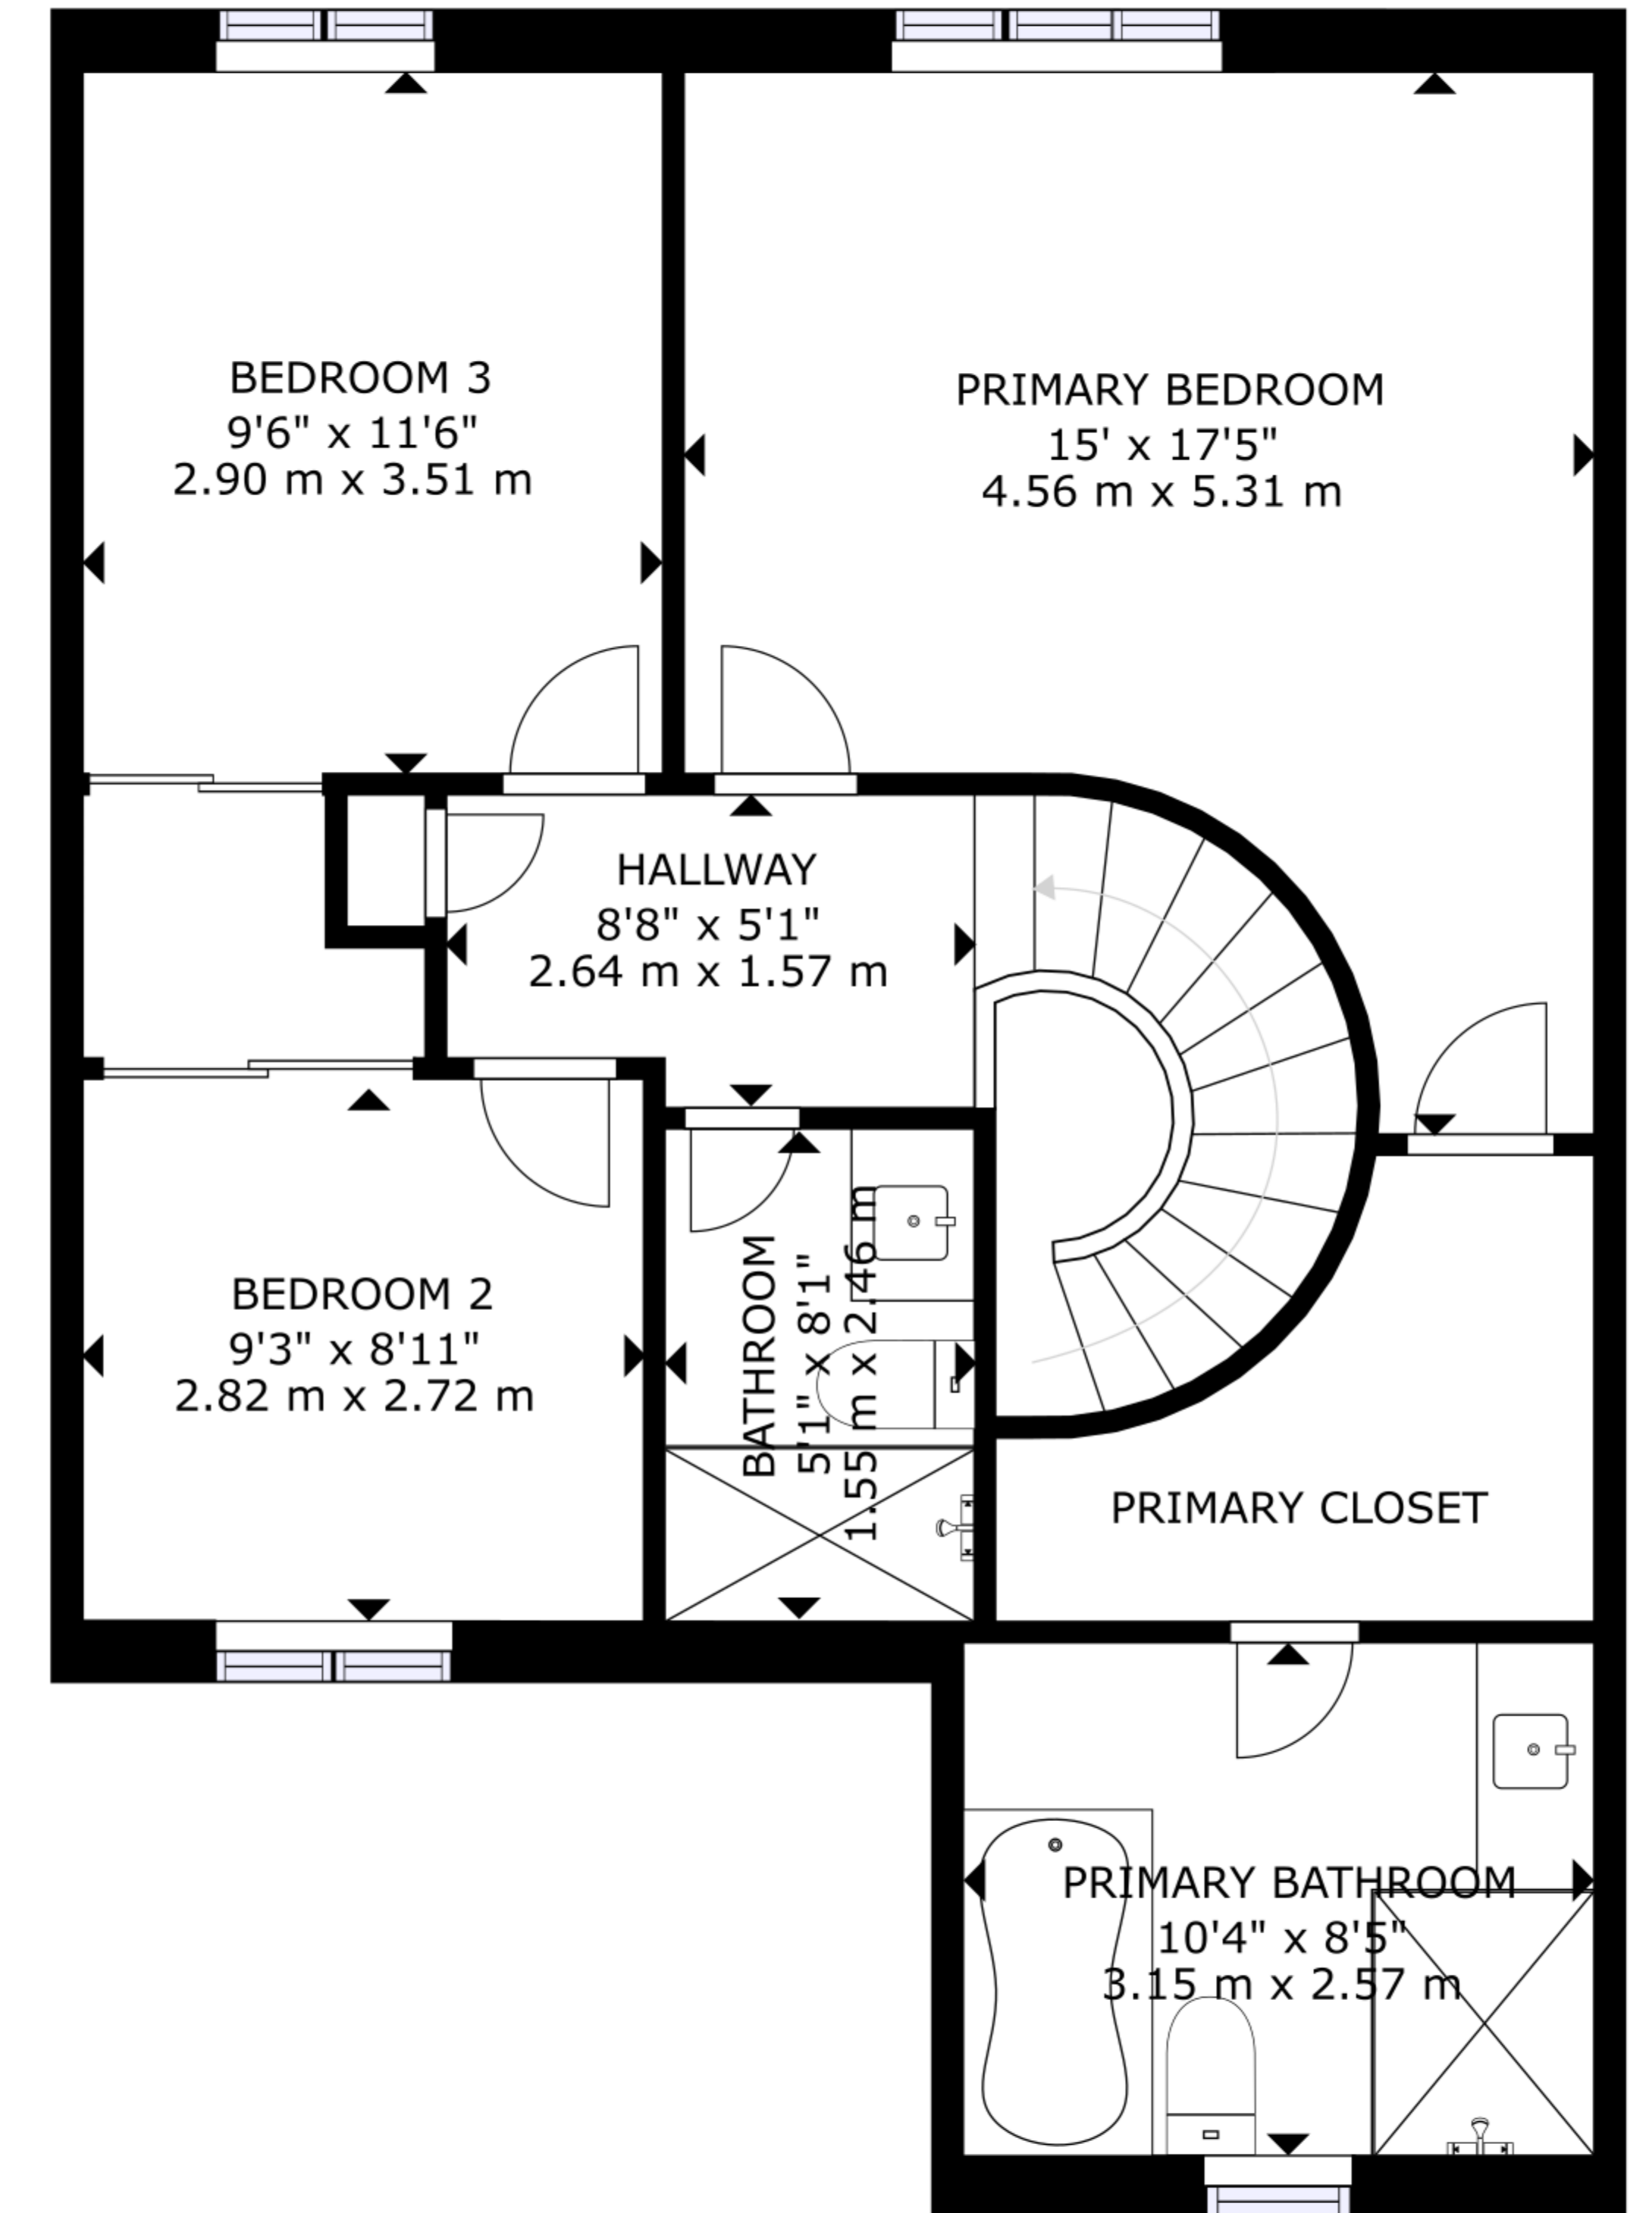

FLOOR 1

FLOOR 2

FLOOR 3

GROSS INTERNAL AREA
 FLOOR 1: 669 sq ft, 62.18 m², FLOOR 2: 729 sq ft, 67.72 m², FLOOR 3: 746 sq ft, 69.35 m²
 TOTAL: 2144 sq ft, 199.25 m²

SIZES AND DIMENSIONS ARE APPROXIMATE, ACTUAL MAY VARY.