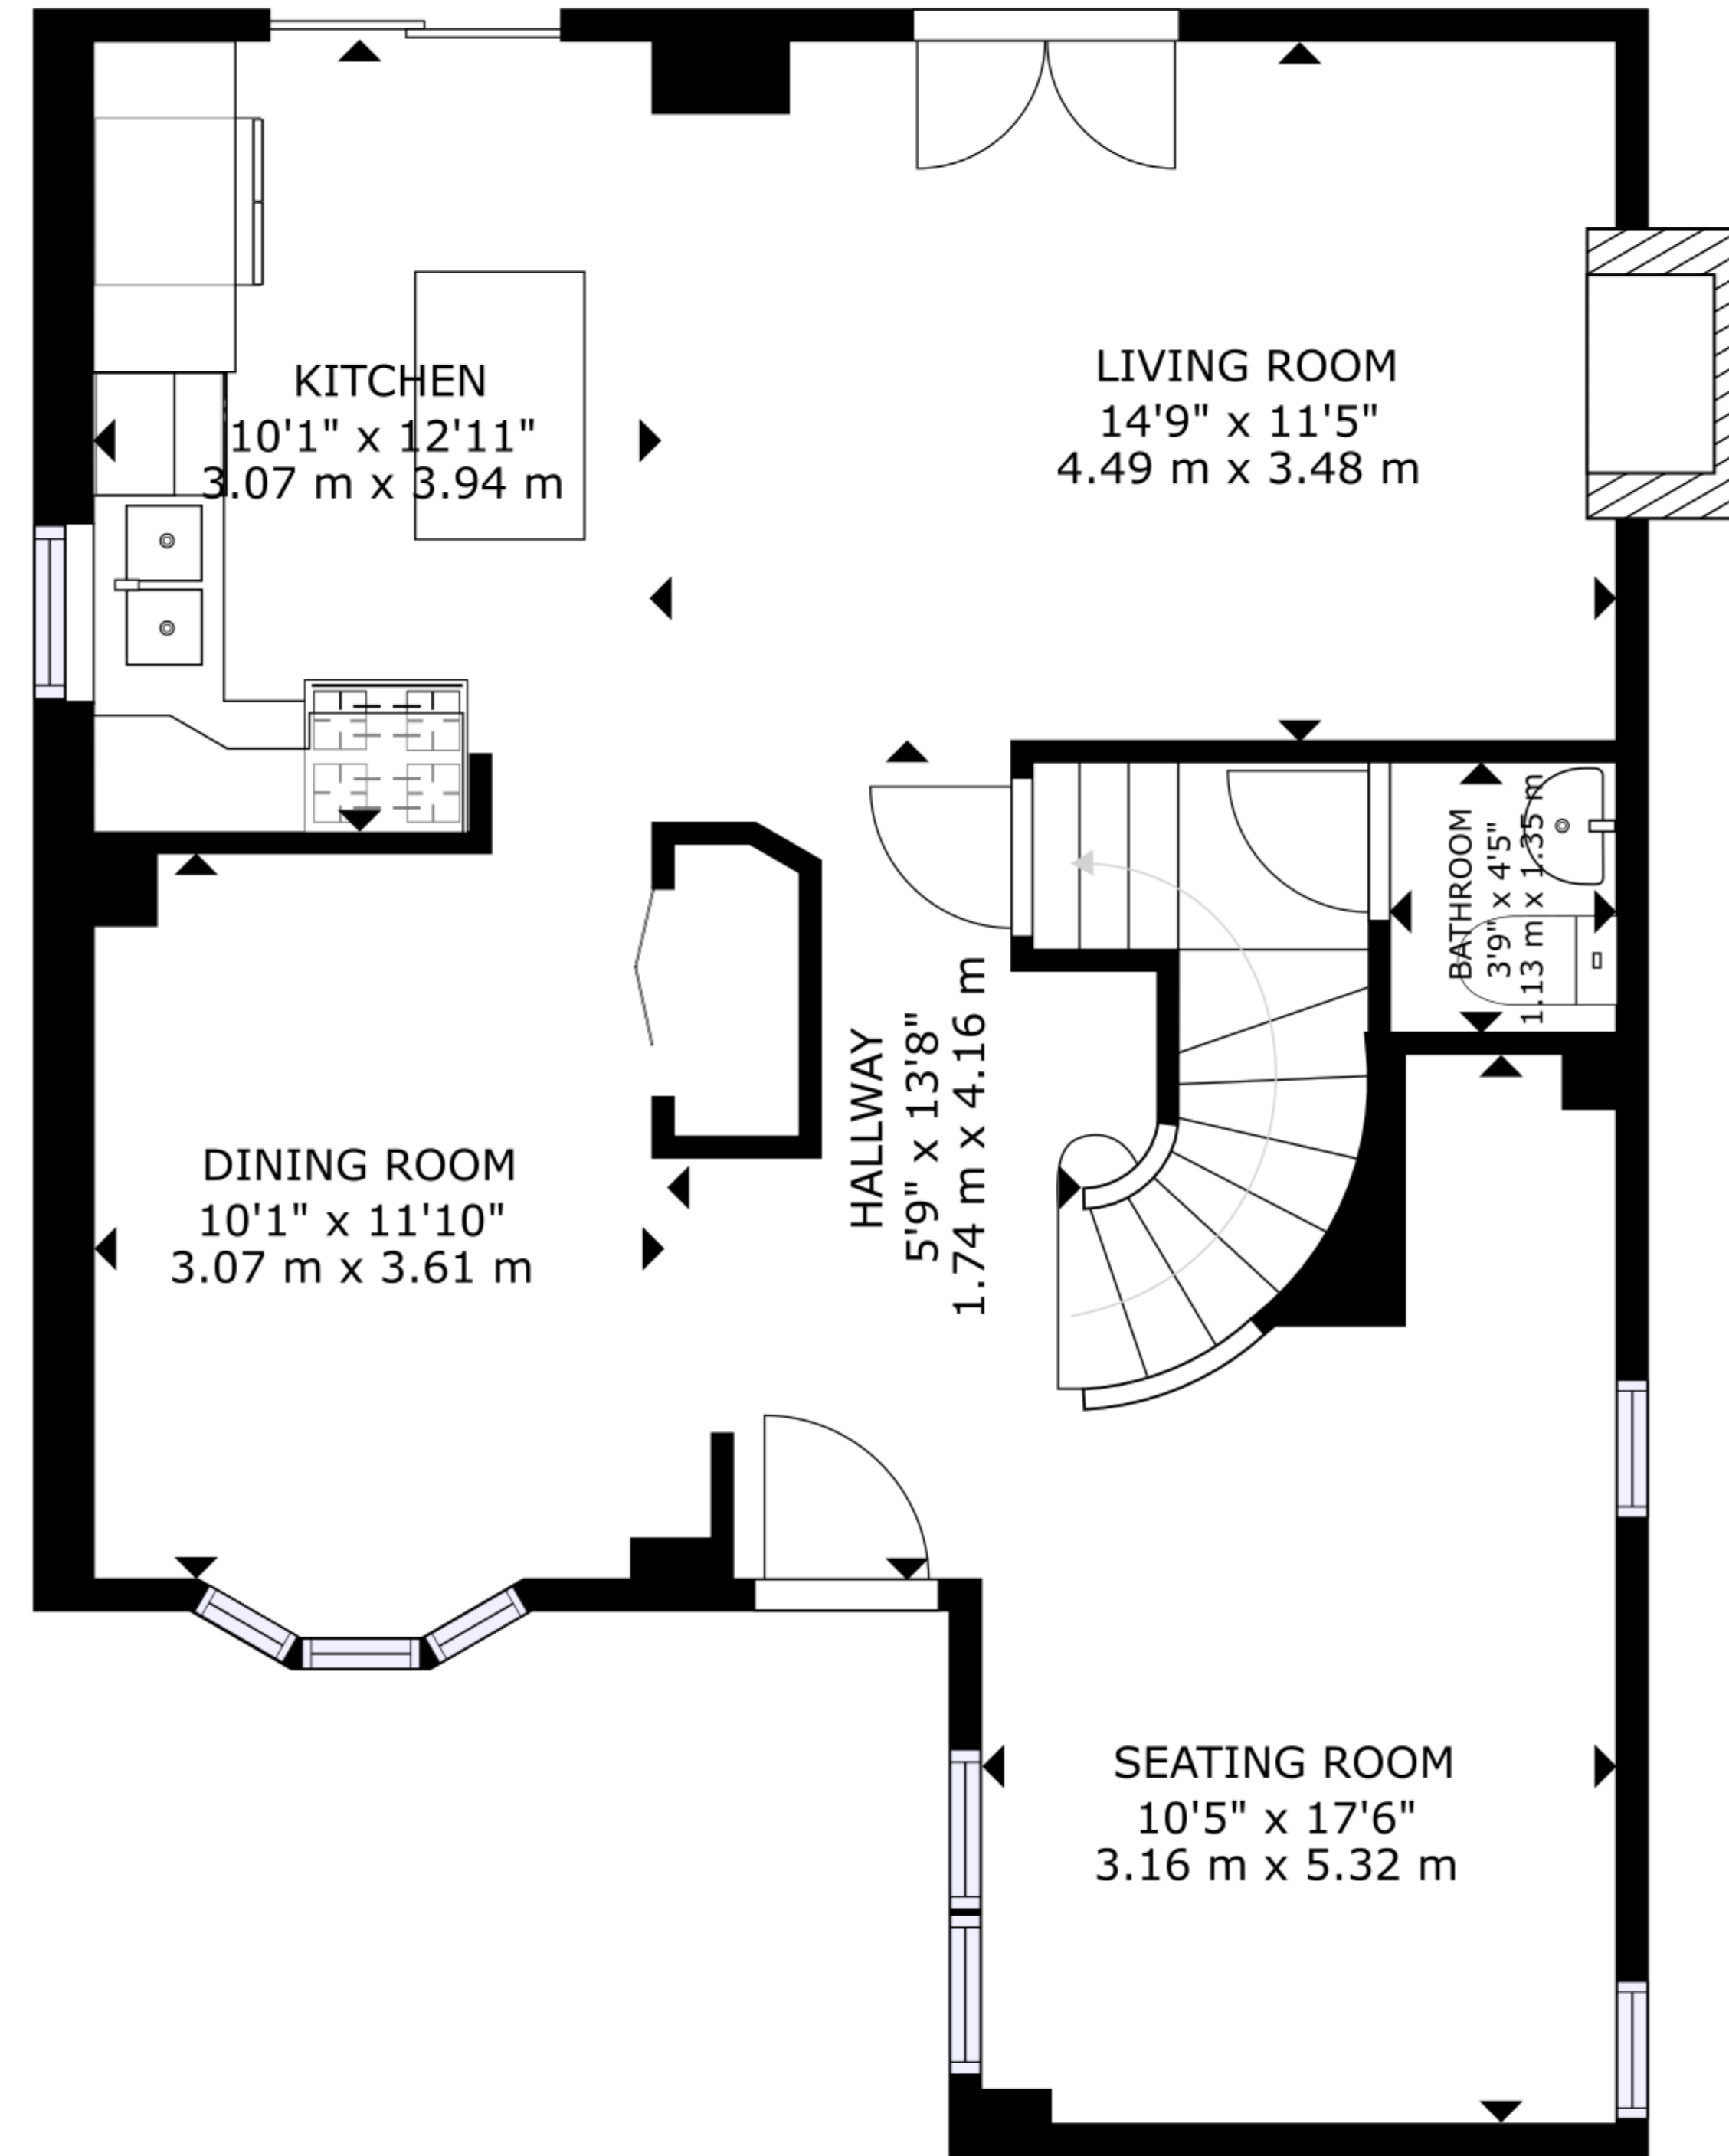

FLOOR 1

FLOOR 2

FLOOR 3

GROSS INTERNAL AREA
 FLOOR 1: 669 sq ft, 62.18 m², FLOOR 2: 729 sq ft, 67.72 m², FLOOR 3: 746 sq ft, 69.35 m²
 TOTAL: 2144 sq ft, 199.25 m²

SIZES AND DIMENSIONS ARE APPROXIMATE, ACTUAL MAY VARY.